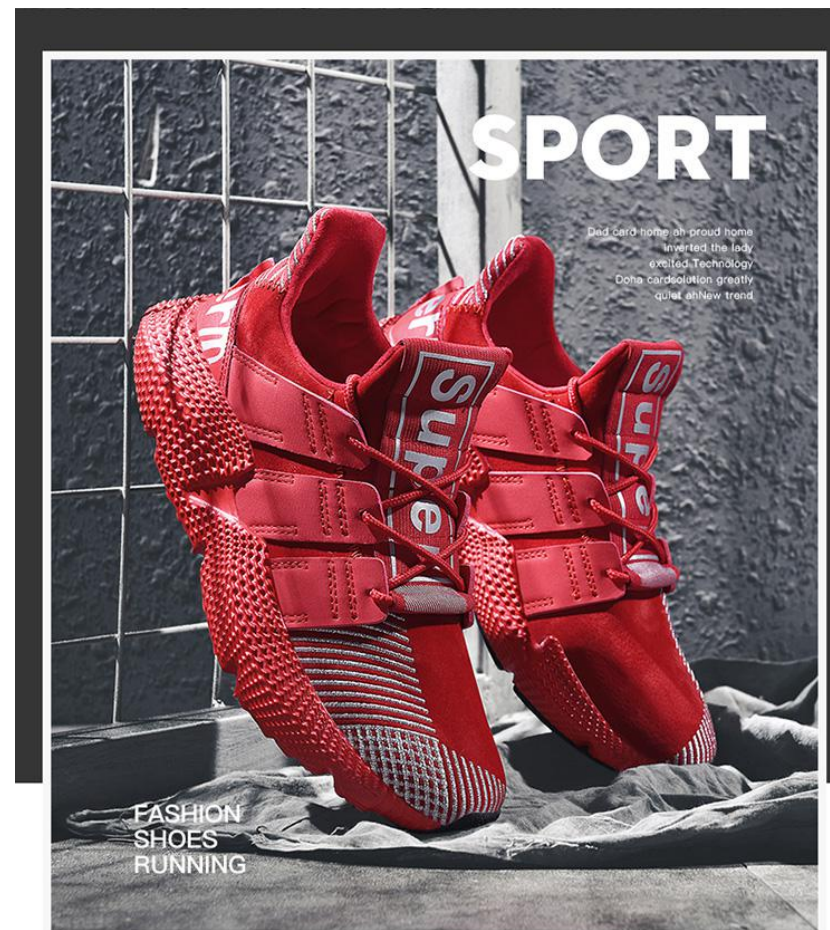

Size Range (US)	#6~#12
Size Range (CN)	#39~#46
Upper Material	PU
Outsole Material	MD

2-49 pairs: $13.7 (EXW)
≥50 pairs: $12.9 (EXW)