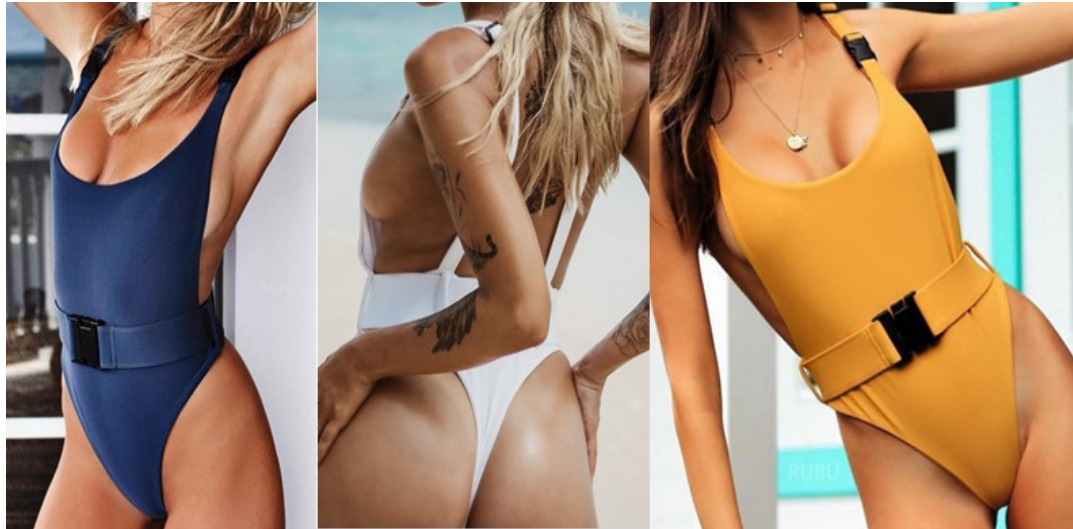

\$6.80

JK099

S M L  
white,red,black \$6.80

JK100

S M L  
black,wine red  
orange,yellow \$6.70

JK101

S M L  
left to  
right,1,2,3  
one piece  
strapless

\$6.80

JK102

S M L  
left to  
right,1,2,3

\$6.70

JK103

S M L  
navy,white,yello  
w \$6.90

JK104

S M L XL  
left to right,  
1,2,3,4 \$6.80

JK105