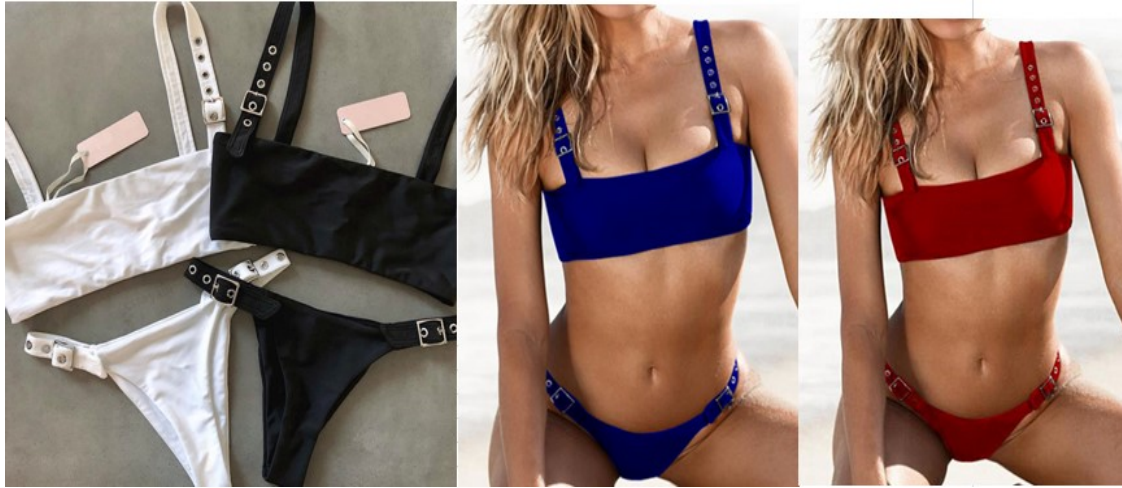

JK169

adults: S M L XL  
Kids: S M L XL  
6usd

\$6.80

JK170

S M L  
left to right  
1,2,3,4

\$6.70

JK171

S M L  
left, right one

\$6.30

JK172

S M L  
white,black  
blue,red

\$6.90

JK173

S M L XL 2XL  
3XL  
left to right  
1,2,3,4,5 \$6.90

JK174

S M L XL  
left,right one \$6.90