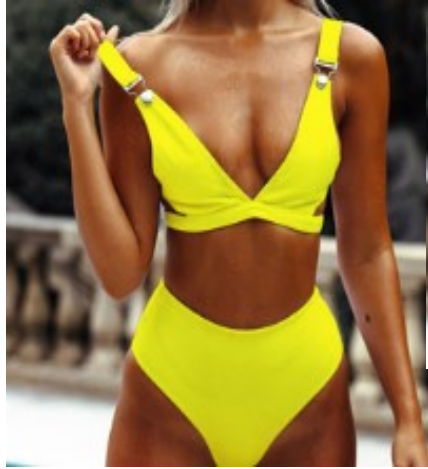

S M L  
white,black \$9.50

JK224

S M L  
left,right one \$7.80

JK225

S M L  
white,black \$13.50

JK226

S M L \$7.50

JK227

S M L  
red,yellow,blue  
white,black \$6.90

JK228

S M L  
black,navy,white  
e \$6.80

JK229

S M L  
left to right  
1,2,3,4,5,6     \$6.80

JK230

S M L  
left to right  
1,2,3,4, \$6.80

JK231