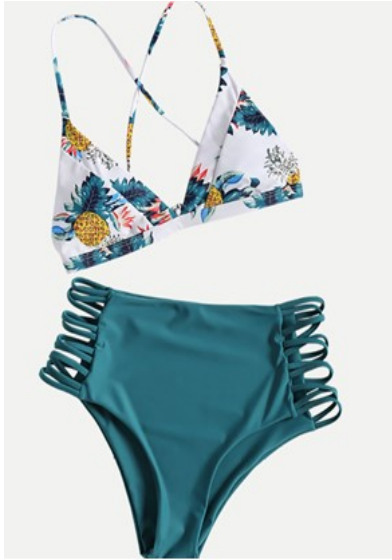

JK138

S M L XL 2XL  
left to right  
1,2,3,4,5,6 with  
kafan \$9.80

JK139

S M L XL  
left,right one \$10.50

JK140

S M L XL  
left,right one \$9.80

JK141

S M L  
white,black,blue  
yellow \$6.70

JK142

S M L  
green,yellow,  
white

\$6.80

JK143

S M L XL  
left to right,  
1,2,3,4

\$7.00

JK144

S M L XL  
left to right  
1,2,3

\$6.90

JK145

S M L XL  
left to right  
1,2,3,4,5 \$6.90

JK146

S M L  
left to right,  
1,2,3,4 \$6.70

JK147

S M L  
yellow,peach \$6.70

JK148