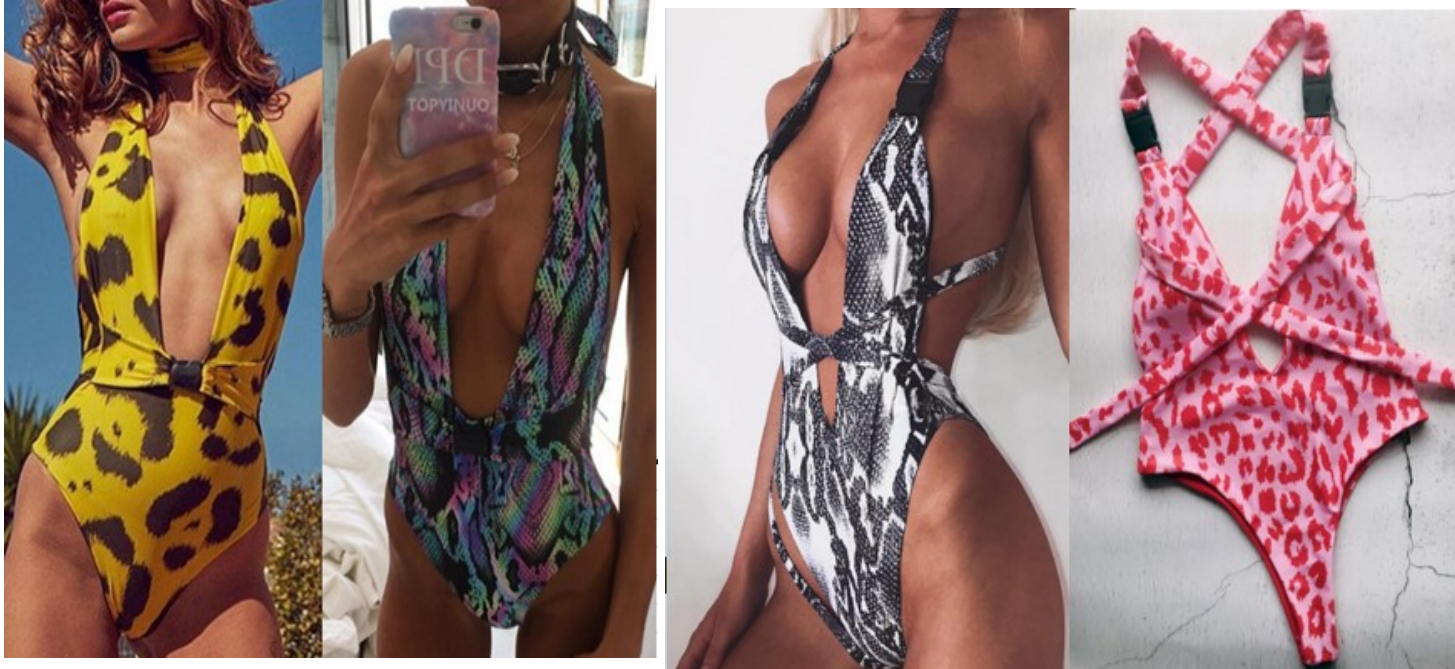

\$6.80

JK099

S M L  
white,red,black \$6.80

JK100

S M L  
black,wine red  
orange,yellow \$6.70

JK101

S M L  
left to  
right,1,2,3  
one piece  
strapless

\$6.80

JK102

S M L  
left to  
right,1,2,3

\$6.70

JK103

S M L  
navy,white,yello  
w \$6.90

JK104

S M L XL  
left to right,  
1,2,3,4 \$6.80

JK105

S M L XL  
left to right,  
1,2,3,4,5 \$7.30

JK106

S M L  
left to right  
1,2,3,4

\$6.80

JK107

S M L  
left to right,  
1,2,3,4,5 \$6.80

JK108

S M L  
 wine red,blue  
 navy,white,yello  
 w  
 black                 \$6.70