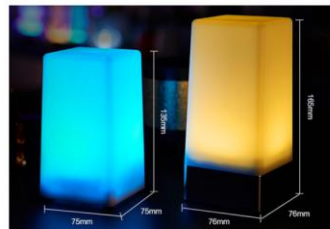

XPA392 With Mobile Power Bank
XPA393 Without Mobile Power Bank