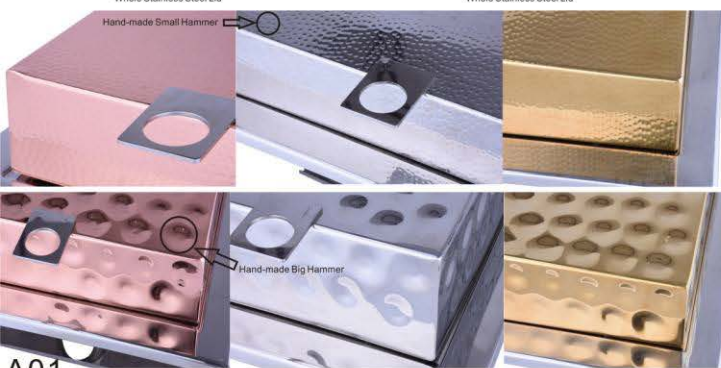

XPD235-8 GN2/3 Chafing Dish 6L
Power/Fuel/Heating Board
Whole Stainless Steel Lid

A01