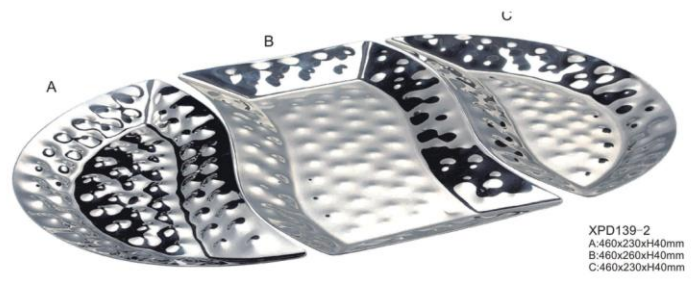

XPA363 Cereal Dispenser

XPA215 Cereal Dispenser 185x195x605mm 4L

XPA216 Cereal Dispenser 265x195x605mm 4Lx2

XPA217 Cereal Dispenser 540x195x605mm 4Lx3

XPA218 Cup Dispenser 5pcs Cups/Roll

XPA220 Chocolate Dispenser 6 Layers High:797mm

XPA221 Chocolate Dispenser 5 Layers High:680mm

XPA222 Chocolate Dispenser 4 Layers High:565mm

B05

B06

C01

C02

C03

C04