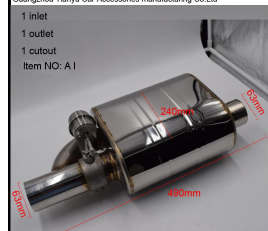

DEX muffler with valve / cutout flap