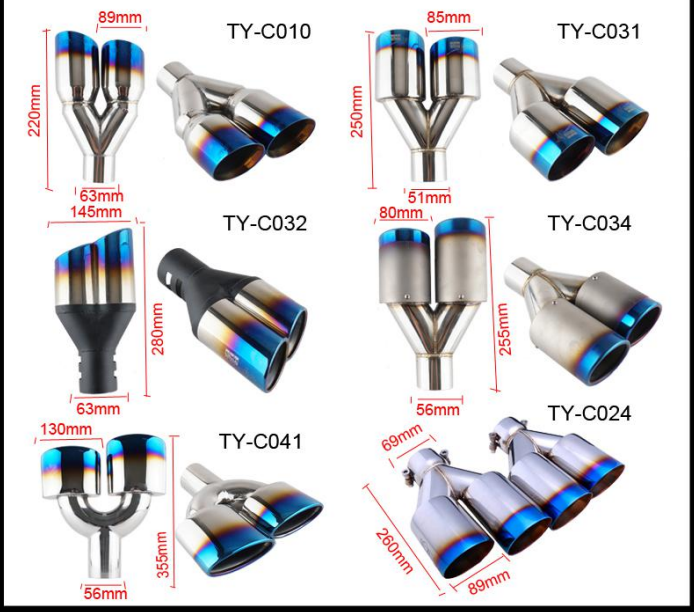

DEX HKS Universal exhaust dual tip

Guangzhou Tianyu Car Accessories manufacturing Co.Ltd

AKRAPOVIC 天蝎