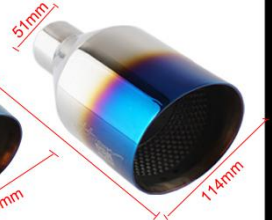

TY-C026big