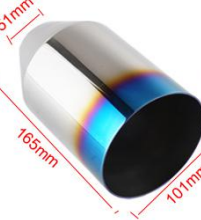

DEX *power* **HKS UNIVERSAL EXHAUST TIP**

Guangzhou Tianyu Car Accessories manufacturing Co.Ltd

DEX *power*

Guangzhou Tianyu Car Accessories manufacturing Co.Ltd

TY-C013

DEX *power* **REMUS exhaust tip**

Guangzhou Tianyu Car Accessories manufacturing Co.Ltd

DEX *power* **REMUS exhaust tip**

Guangzhou Tianyu Car Accessories manufacturing Co.Ltd