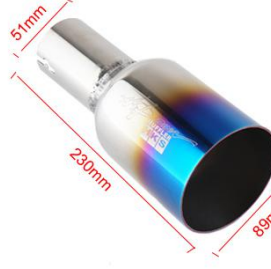

DEX *power* **HKS UNIVERSAL EXHAUST TIP**

Guangzhou Tianyu Car Accessories manufacturing Co.Ltd

DEX *power*

Guangzhou Tianyu Car Accessories manufacturing Co.Ltd

TY-C011

DEX *power* **REMUS exhaust tip**

Guangzhou Tianyu Car Accessories manufacturing Co.Ltd

DEX *power* **REMUS exhaust tip**

Guangzhou Tianyu Car Accessories manufacturing Co.Ltd