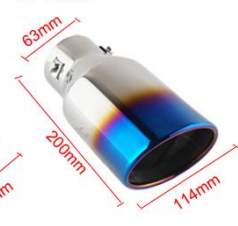

DEX *power* **HKS UNIVERSAL EXHAUST TIP**

Guangzhou Tianyu Car Accessories manufacturing Co.Ltd

TY-C016

DEX *power*

Guangzhou Tianyu Car Accessories manufacturing Co.Ltd

DEX *power* **REMUS exhaust tip**

Guangzhou Tianyu Car Accessories manufacturing Co.Ltd

DEX *power* **REMUS exhaust tip**

Guangzhou Tianyu Car Accessories manufacturing Co.Ltd