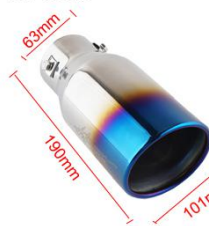

DEX *power* **HKS UNIVERSAL EXHAUST TIP**

Guangzhou Tianyu Car Accessories manufacturing Co.Ltd

TY-C015

DEX *power*

Guangzhou Tianyu Car Accessories manufacturing Co.Ltd

DEX *power* **REMUS exhaust tip**

Guangzhou Tianyu Car Accessories manufacturing Co.Ltd

DEX *power* **REMUS exhaust tip**

Guangzhou Tianyu Car Accessories manufacturing Co.Ltd