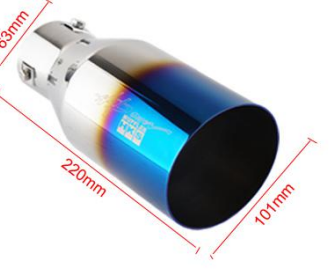

DEX *power* **HKS UNIVERSAL EXHAUST TIP**

Guangzhou Tianyu Car Accessories manufacturing Co.Ltd

DEX *power*

Guangzhou Tianyu Car Accessories manufacturing Co.Ltd

TY-C012

DEX *power* **REMUS exhaust tip**

Guangzhou Tianyu Car Accessories manufacturing Co.Ltd

DEX *power* **REMUS exhaust tip**

Guangzhou Tianyu Car Accessories manufacturing Co.Ltd