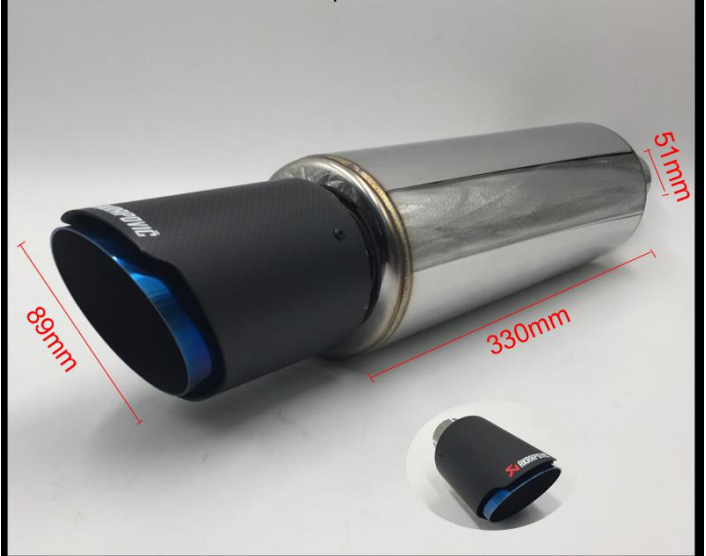

DEX universal exhaust muffler

Guangzhou Tianyu Car Accessories manufacturing Co.Ltd

item:TY-B002+HC-E216tip