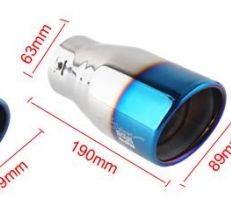

DEX *power* **HKS UNIVERSAL EXHAUST TIP**

Guangzhou Tianyu Car Accessories manufacturing Co.Ltd

TY-C019

DEX *power*

Guangzhou Tianyu Car Accessories manufacturing Co.Ltd

DEX *power* **REMUS exhaust tip**

Guangzhou Tianyu Car Accessories manufacturing Co.Ltd

DEX *power* **REMUS exhaust tip**

Guangzhou Tianyu Car Accessories manufacturing Co.Ltd