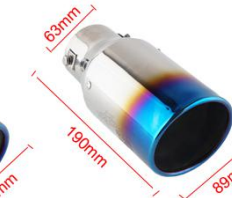

TY-C019

TY-C018