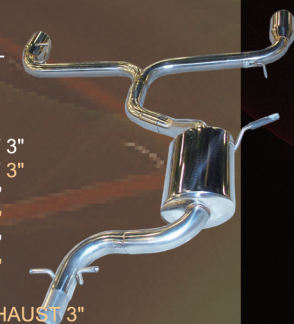

Part(MITSUBISHI)

CBET MT 013 95-99 MITSUBISHI ECLIPSE GST 3" TURBOCATBACK EXHAUST
CBET MT 017 03-06 MITSUBISHI LANCER EVO IIIV 3" CATBACK EXHAUST

Part(NISSAN)

CBET NS 001 95-98 NISSAN 240SX S14 3" CATBACK EXHAUST
CBET NS 001A 95-98 NISSAN 240SX S14 3" CATBACK EXHAUST DUAL
CBET NS 001CF 95-98 NISSAN 240SX S14 3" CATBACK EXHAUST CARBON FIBER
CBET NS 011 89-94 NISSAN 240SX S13 3" CATBACK EXHAUST
CBET NS 011A 89-94 NISSAN 240SX S13 3" CATBACK EXHAUST DUAL
CBET NS 011CF 89-94 NISSAN 240SX S13 3" CATBACK EXHAUST CARBON MUFFLER
CBET NS 019 02-06 NISSAN 350Z Z33 VQ35DE 3" CATBACK EXHAUST
CBET NS 029 93-98 R33 SKYLINE
CBET NS 036-350Z/G35 02-06 NISSAN 350Z/G35 DUAL CATBACK EXHAUST

Part(SUBARU)

CBET SB 002 02-06 SUBARU IMPREZA WRX/STI 3" CATBACK EXHAUST
CBET SB 002CF 02-07 SUBARU IIMPREZA WRX/STI 3" CATBACK EXHAUST CARBON FIBER MUFFLER
CBET SB 014 95-01 SUBARU IMPREZA 25RS EJ25 3" CATBACK EXHAUST
CBET SB 030 02-06 SUBARU IMPREZA WRX/STI 3" TURBO BACK EXHAUST+Downpipe+Up Pipe
CBET SB 034 08-UP SUBARU WRX IMPREZA CATBACK EXHAUST..
CBET SB 053 08- 11 Subaru Impreza WRX Wagon 4D 2.5L 2458CC DOHC

Description

Description

Description

Description

Description

Description

Description

Description

Description