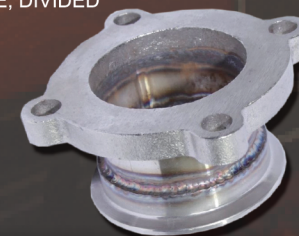

FG AD 38MM2B-HK4B	FLANGE ADAPTER TWO BOLTS 38MM WASTEGATE TO HKS 4 BOLTS
FG AD GB-HB	Adapter Greddy to HKS
FG AD GB-SWB	Adapter for hks greddy bov Flange to Top Mount Intercooler Flange for Subaru WRX
FG AD HB-SWB	Adapter for hks SSQV bov Flange to Top Mount Intercooler Flange for Subaru WRX
FG AD T2T3	ADAPTER T25-T3 FLANGE
FG AD T3T4	ADAPTER T3-T4 FLANGE
FG AD VB250-GT35-4	2.5" V band to T3T4 5 Bolt Turbo Downpipe Flange adapter
FG AD VB250-T3	T3 4Bolt Flange TO 2.5" V-Band Flange Adapter
FG AD VB250-T3T4-5	2.5" V band to T3T4 5 Bolt Turbo Downpipe Flange adapter
FG AD VB250-VB200	2.5" V band flange to 2" V band Flange adapter
FG AD VB300-GT35-4	3" V band to GT35 4 Bolt Turbo Downpipe Flange adapter
FG AD VB300-T3	T3 4Bolt Flange TO 3" V-Band Flange Adapter
FG AD VB300-T3T4-5	3" V band to T3T4 5 Bolt Turbo Downpipe Flange adapter
FG AD VB300-VB200	3" V band flange to 2" V band Flange adapter
FG AD VB300-VB250	3" V band flange to 2.5" V band Flange adapter
FG AD VB400-VB250	4" V band flange to 2.5" V band Flange adapter
FG AD VB400-VB300	4" V band flange to 3" V band Flange adapter
FG AD VB400-VB350	4" V band flange to 3.5" V band Flange adapter
FG AD38mm 2B-V	Flange Adapter two bolts 38mm wastegate to v band 38mm
FG CBE 2.5"	CATBACK 2.5" FLANGE
FG CBE 3"	CATBACK 3" FLANGE
FG CLVK350	3.5" V BAND CLAMP FLANGE ONLY
FG CLVK400	4" V BAND CLAMP FLANGE ONLY
FG Gauge	Fuel regulator Gauge
FG GB-M3B	
FG GT35-4 E	Flange of GT35 exhaust side
FG HB-M3B	
FG OFK Flange	Oil Feed Line Kit Flange
FG OLR34	T3/T4 OIL RETURN FLANGE
FG OLR35	TURBO OIL RETURN FLANGE GT35
FG OR310	TURBO OIL RETURN FLANGE T3 - -AN
FG ORK Flange	Flange for oil return kits
FG OX2 AD	OX2 Adaptor
FG S A R18	R18 Sensor Adapter
FG T25-4	TURBO T25 EXHAUST INLET 4 BOLT FLANGE
FG T25/T28 AI	air intake hot pipe for turbo t25/t28 gt28/2860
FG T2528-5	TURBO T25/28 EXHAUST DISCHARGE 5 BOLT FLANGE
FG T3-4	TURBO T3 EXHAUST INLET 4 BOLT FLANGE
FG T3-4-ED	4 Bolts Flange for the T3 Exhaust Side (downpipe side)
FG T3T3 WG	T3 to T3 adapter with Wastegate Flange
FG T3T4-250 V	T3 T3T4 5 Bolt Turbo Flange to 2.5" V band
FG T3T4-5	TURBO FLANGE T3/T4 5 BOLT DISCHARGE
FG T4-4	TURBO T4 EXHAUST INLET 4 BOLT FLANGE, DIVIDED
FG TB25/TB28-5	TB25 TB28 5BOLTS FLANGE
FG V Band 2.5"	V band flange 2.5"
FG WG38mm	flange for wastegate 38mm