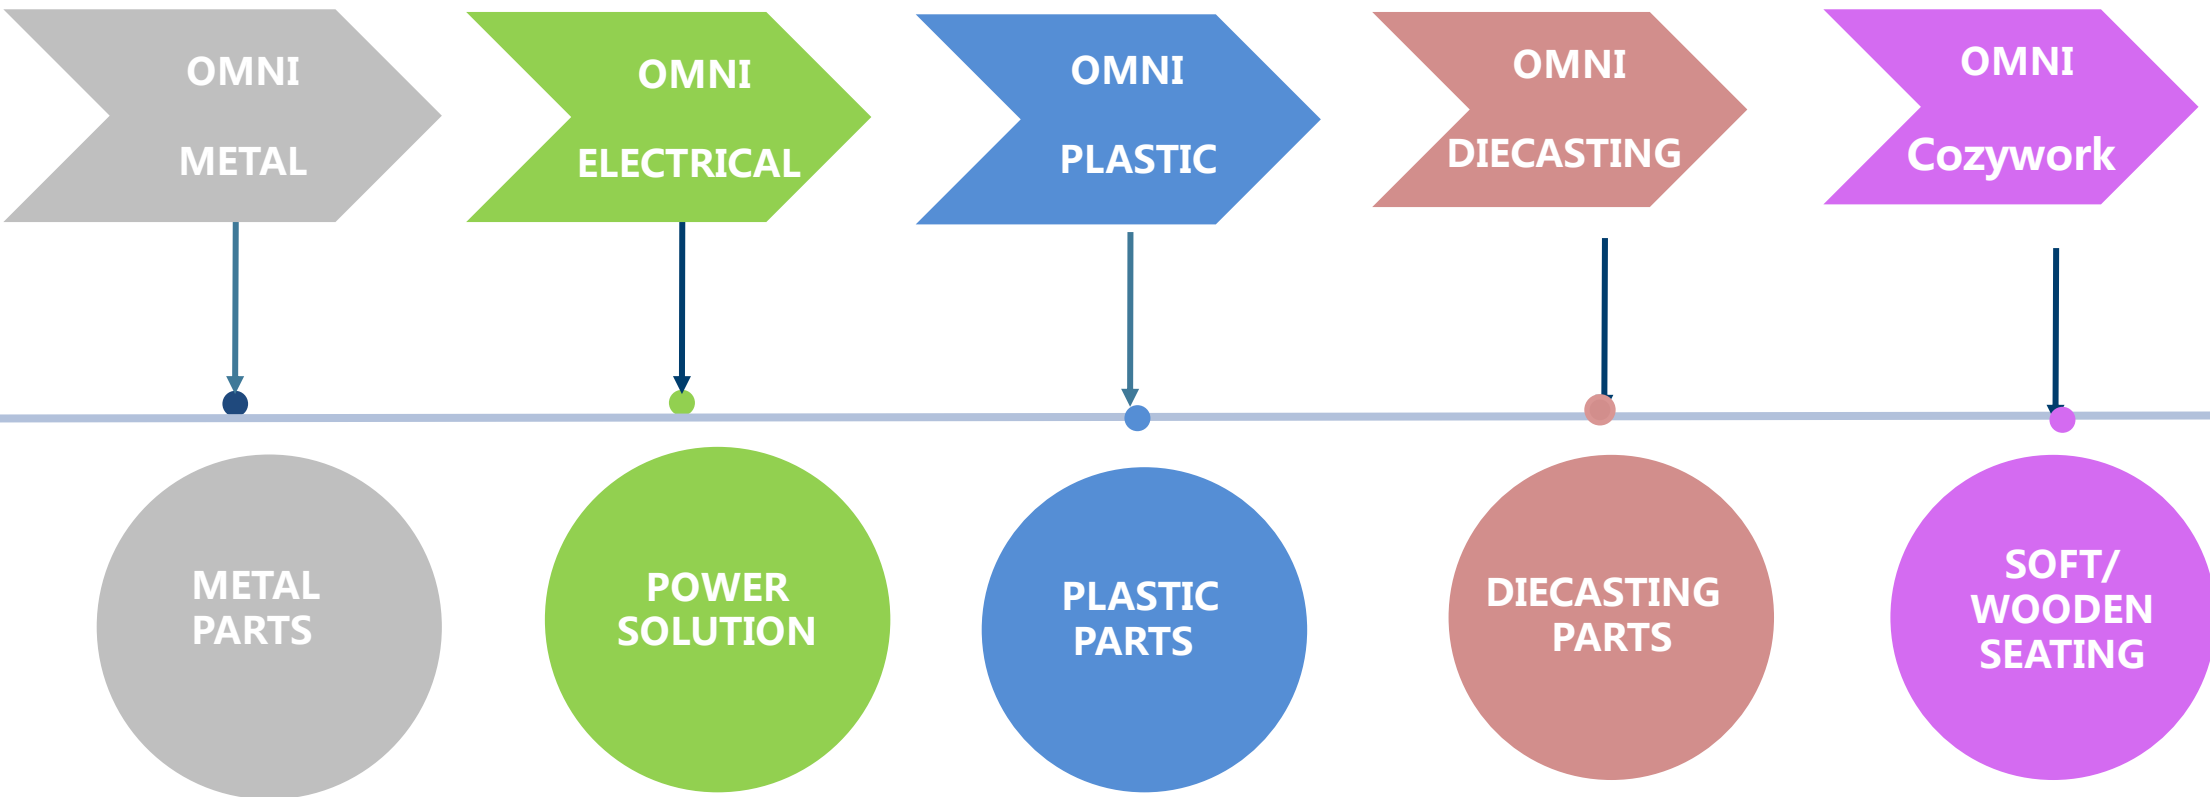

Elements Brands