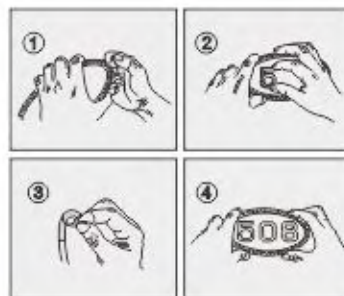

DNC-03

Finish: MS/MG Material: Plastic

DNC-03-4 MG

DNC-03-3 MS

DNC-03-3 MG

It can be used with NP4032

Item	Size(mm)	Installation	Packing	Inner	Master
DNC-03-3	174×92×4	Adhesive	Polybag	25PCS	500PCS
DNC-03-4	212×98×4	Adhesive	Polybag	25PCS	500PCS