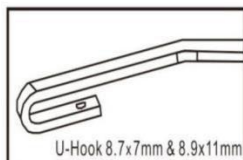

www.kction.com

Model:K-101 Soft Wiper Blade

The wiper arm functions:

Befitting wiper arms:

- 1.U-Hook 7.8x7mm
- 2.U-Hook 8.7x7
- 3.U-Hook 9x11mm

Optional sizes:

Inch	12"	13"	14"	15"	16"	17"	18"	19"	20"	21"	22"	23"	24"	25"	26"	27"	28"	30"	32"
mm	300	325	350	375	400	425	450	475	500	525	550	575	600	625	650	675	700	750	800

Model: K-102 Frame Wiper Blade

The wiper arm functions:

Befitting wiper arms:

1. U-Hook 7.8x7mm
2. U-Hook 8.7x7
3. U-Hook 9x11mm

Optional sizes:

Inch	14"	16"	17"	18"	19"	20"	21"	22"	24"	26"	28"
mm	350	400	425	450	475	500	525	550	600	650	700

Model:K-103 Hybrid Wiper Blade

The wiper arm functions:

Befitting wiper arms:

1.U-Hook 8.7x7

2.U-Hook 9x11mm

Optional sizes:

Inch	14"	16"	17"	18"	19"	20"	21"	22"	24"	26"
mm	350	400	425	450	475	500	525	550	600	650

Primary Size:

Inch	10"	11"	12"	13"	14"	15"	16"
mm	250	275	300	325	350	375	400

Model: Rear Wiper Blade and Arm

Optional sizes:

Inch	10"	11"	12"	13"	14"	15"	16"
mm	250	275	300	325	350	375	400

Exclusive Model Wiper Blade