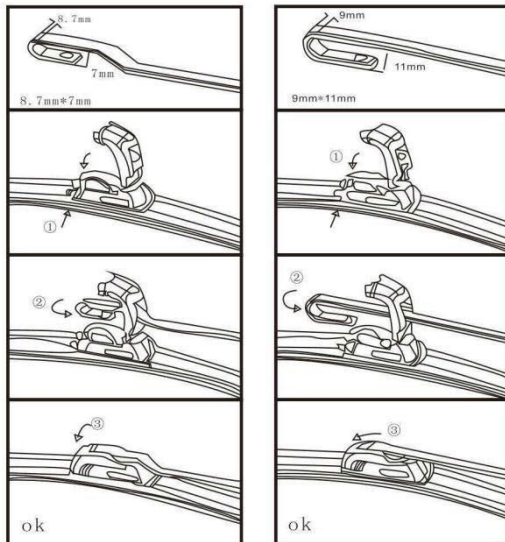

www.kction.com

Model:K-101 Soft Wiper Blade

The wiper arm functions:

Befitting wiper arms:

- 1.U-Hook 7.8x7mm
- 2.U-Hook 8.7x7
- 3.U-Hook 9x11mm

Optional sizes:

Inch	12"	13"	14"	15"	16"	17"	18"	19"	20"	21"	22"	23"	24"	25"	26"	27"	28"	30"	32"
mm	300	325	350	375	400	425	450	475	500	525	550	575	600	625	650	675	700	750	800

Model: K-102 Frame Wiper Blade

The wiper arm functions:

Befitting wiper arms:

1. U-Hook 7.8x7mm
2. U-Hook 8.7x7
3. U-Hook 9x11mm

Optional sizes:

Inch	14"	16"	17"	18"	19"	20"	21"	22"	24"	26"	28"
mm	350	400	425	450	475	500	525	550	600	650	700

Model:K-103 Hybrid Wiper Blade

The wiper arm functions:

Befitting wiper arms:

1.U-Hook 8.7x7

2.U-Hook 9x11mm

Optional sizes:

Inch	14"	16"	17"	18"	19"	20"	21"	22"	24"	26"
mm	350	400	425	450	475	500	525	550	600	650

Model: K-630 Soft Wiper Blade

The wiper arm functions:

Befitting wiper arms:

1. U-Hook 7.8x7mm
2. U-Hook 8.7x7
3. U-Hook 9x11mm

Optional sizes:

英寸	14"	16"	17"	18"	19"	20"	21"	22"	24"	26"	28"
mm	350	400	425	450	475	500	525	550	600	650	700