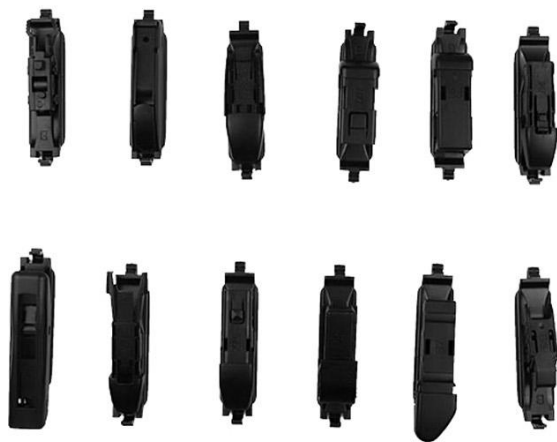

Suit to most brands of car&truck made by Japan Korea and China

Optional sizes:

Inch	14"	16"	17"	18"	19"	20"	21"	22"	23"	24"	25"	26"	27"	28"
mm	350	400	425	450	475	500	525	550	575	600	625	650	675	700