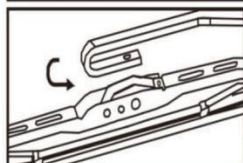

www.kction.com

Model:K-101 Soft Wiper Blade

The wiper arm functions:

Befitting wiper arms:

- 1.U-Hook 7.8x7mm
- 2.U-Hook 8.7x7
- 3.U-Hook 9x11mm

Optional sizes:

Inch	12"	13"	14"	15"	16"	17"	18"	19"	20"	21"	22"	23"	24"	25"	26"	27"	28"	30"	32"
mm	300	325	350	375	400	425	450	475	500	525	550	575	600	625	650	675	700	750	800

Model: K-102 Frame Wiper Blade

The wiper arm functions:

Befitting wiper arms:

1. U-Hook 7.8x7mm
2. U-Hook 8.7x7
3. U-Hook 9x11mm

Optional sizes:

Inch	14"	16"	17"	18"	19"	20"	21"	22"	24"	26"	28"
mm	350	400	425	450	475	500	525	550	600	650	700