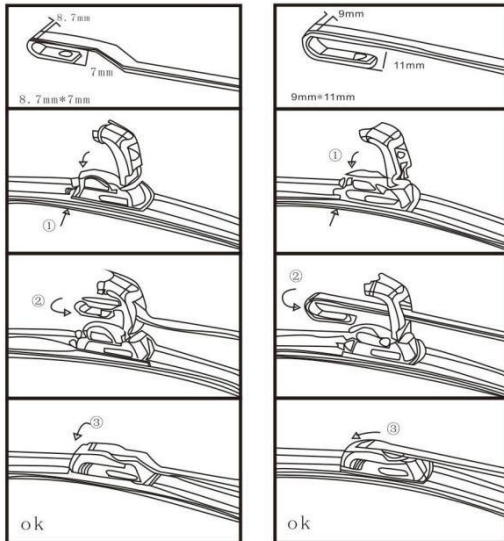

Model:K-133 Hybrid Wiper Blade

The wiper arm functions:

Befitting wiper arms:

1.U-Hook 8.7x7

2.U-Hook 9x11mm

Optional sizes:

Inch	14"	16"	17"	18"	19"	20"	21"	22"	24"	26"
mm	350	400	425	450	475	500	525	550	600	650

Model:K- 308 Multifunctional Wiper Blade

Adapt to arm type and installing demonstration:

Optional sizes:

Inch	14"	16"	17"	18"	19"	20"	21"	22"	23"	24"	25"	26"	27"	28"
mm	350	400	425	450	475	500	525	550	575	600	625	650	675	700

Model: K-630 Soft Wiper Blade

The wiper arm functions:

Befitting wiper arms:

1. U-Hook 7.8x7mm
2. U-Hook 8.7x7
3. U-Hook 9x11mm

Optional sizes:

英寸	14"	16"	17"	18"	19"	20"	21"	22"	24"	26"	28"
mm	350	400	425	450	475	500	525	550	600	650	700