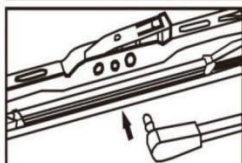

www.kction.com

Model:K-101 Soft Wiper Blade

The wiper arm functions:

Befitting wiper arms:

- 1.U-Hook 7.8x7mm
- 2.U-Hook 8.7x7
- 3.U-Hook 9x11mm

Optional sizes:

Inch	12"	13"	14"	15"	16"	17"	18"	19"	20"	21"	22"	23"	24"	25"	26"	27"	28"	30"	32"
mm	300	325	350	375	400	425	450	475	500	525	550	575	600	625	650	675	700	750	800

Model: K-102 Frame Wiper Blade

The wiper arm functions:

Befitting wiper arms:

1. U-Hook 7.8x7mm
2. U-Hook 8.7x7
3. U-Hook 9x11mm

Optional sizes:

Inch	14"	16"	17"	18"	19"	20"	21"	22"	24"	26"	28"
mm	350	400	425	450	475	500	525	550	600	650	700