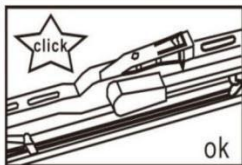

The wiper arm functions: