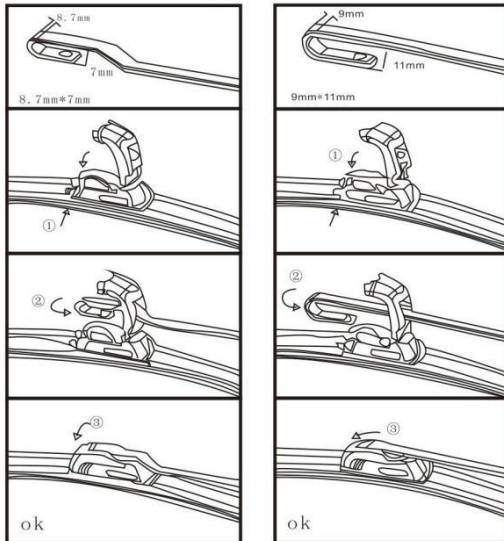

Model: K-102 Frame Wiper Blade

The wiper arm functions:

Befitting wiper arms:

1. U-Hook 7.8x7mm
2. U-Hook 8.7x7
3. U-Hook 9x11mm

Optional sizes:

Inch	14"	16"	17"	18"	19"	20"	21"	22"	24"	26"	28"
mm	350	400	425	450	475	500	525	550	600	650	700

Model:K-103 Hybrid Wiper Blade

The wiper arm functions:

Befitting wiper arms:

1.U-Hook 8.7x7

2.U-Hook 9x11mm

Optional sizes:

Inch	14"	16"	17"	18"	19"	20"	21"	22"	24"	26"
mm	350	400	425	450	475	500	525	550	600	650

Model: K-112 Soft Wiper Blade

The wiper arm functions:

Befitting wiper arms:

1. U-Hook 7.8x7mm
2. U-Hook 8.7x7
3. U-Hook 9x11mm

Optional sizes:

英寸	14"	16"	17"	18"	19"	20"	21"	22"	24"	26"	28"
mm	350	400	425	450	475	500	525	550	600	650	700