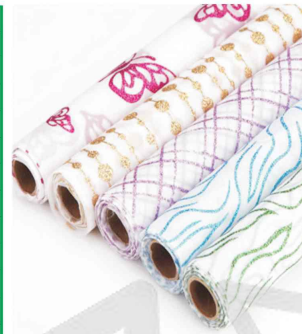

Plain Organza

Material:	100% Nylon or polyester&Nylon interwoven	
Edge:	Hot Cut or Sewn edge	
Size:	10 cm x 10 Yard	10 cm x 9 Yard
	12 cm x 10 Yard	12 cm x 9 Yard
	16 cm x 10 Yard	16 cm x 9 Yard
	25 cm x 10 Yard	25 cm x 9 Yard
	29 cm x 10 Meter	29 cm x 25 Meter
	36 cm x 10 Yard	36 cm x 9 Yard
	39 cm x 10 Yard	39 cm x 9 Yard
	48 cm x 10 Yard	48 cm x 9 Yard
	50 cm x 10 Yard	50 cm x 9 Yard
70 cm x 10 Yard	70 cm x 9 Yard	
Usage:	Floral Package, Wedding Party Decoration, etc.	
Organza Roll Packing:	Rolled with the tube(2.8cm, 3.8cm), then pp film (or pp bag).	
Price:	FOB Shanghai or Ningbo port	

Snow(Crystal) Organza Roll

Material:	100% Nylon or polyester&Nylon interwoven	
Edge:	Hot Cut or Sewn edge	
Size:	10 cm x 10 Yard	10 cm x 5 Yard
	12 cm x 10 Yard	12 cm x 5 Yard
	16 cm x 10 Yard	16 cm x 5 Yard
	25 cm x 10 Yard	25 cm x 5 Yard
	29 cm x 10 Meter	29 cm x 25 Meter
	36 cm x 10 Yard	36 cm x 5 Yard
	39 cm x 10 Yard	39 cm x 5 Yard
	48 cm x 10 Yard	48 cm x 5 Yard
	50 cm x 10 Yard	50 cm x 5 Yard
	70 cm x 10 Yard	70 cm x 5 Yard
	150 cm x 50 Meter	150 cm x 100 Meter
	150 cm x 50 Yard	150 cm x 25 Yard
150 cm x 150 cm	150 cm x 300 cm or others	
Usage:	Floral Package, Wedding Party Decoration, etc.	
Snow(Crystal) Organza Roll Packing:	Rolled with the tube(2.8cm, 3.8cm), then pp film (or pp bag).	
Snow(Crystal) Organza Fabric Packing:	Fold on a strong paperboard, then opp bag. Or folded, then put into opp bag	
Price:	FOB Shanghai or Ningbo port	

Bronzing Organza Roll(Gold Printing Organza)

Material:	Bronzing Powder or Bronzing Paper	
Edge:	Hot Cut or Sewn edge	
Size:	12 cm x 10 Yard	12 cm x 5 Yard
	16 cm x 10 Yard	16 cm x 5 Yard
	25 cm x 10 Yard	25 cm x 5 Yard
	29 cm x 10 Meter	29 cm x 5 Meter
	36 cm x 10 Yard	36 cm x 5 Yard
	39 cm x 10 Yard	39 cm x 5 Yard
	50 cm x 10 Yard	50 cm x 5 Yard
	70 cm x 10 Yard	70 cm x 5 Yard or others
Usage:	Floral Package, Wedding Party Decoration, etc.	
Packing:	Rolled with the tube(2.8cm,3.8cm), then pp film.	
Price:	FOB Shanghai or Ningbo port	