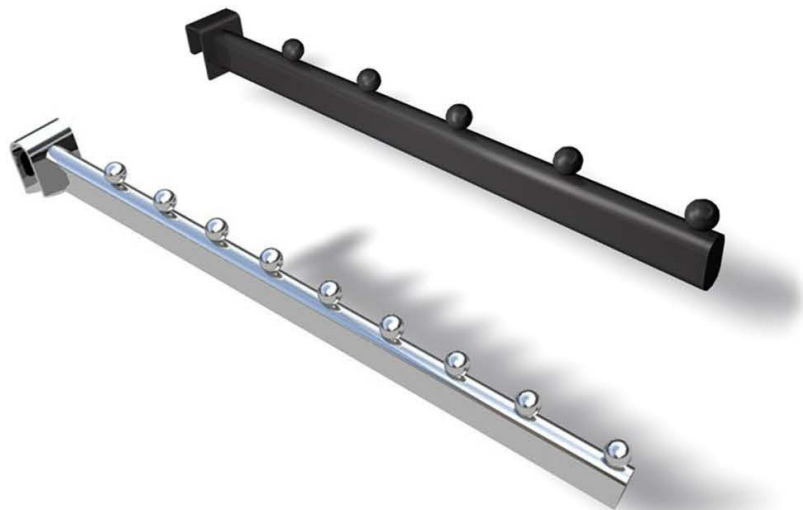

METAL ART>>

Hook For Tube