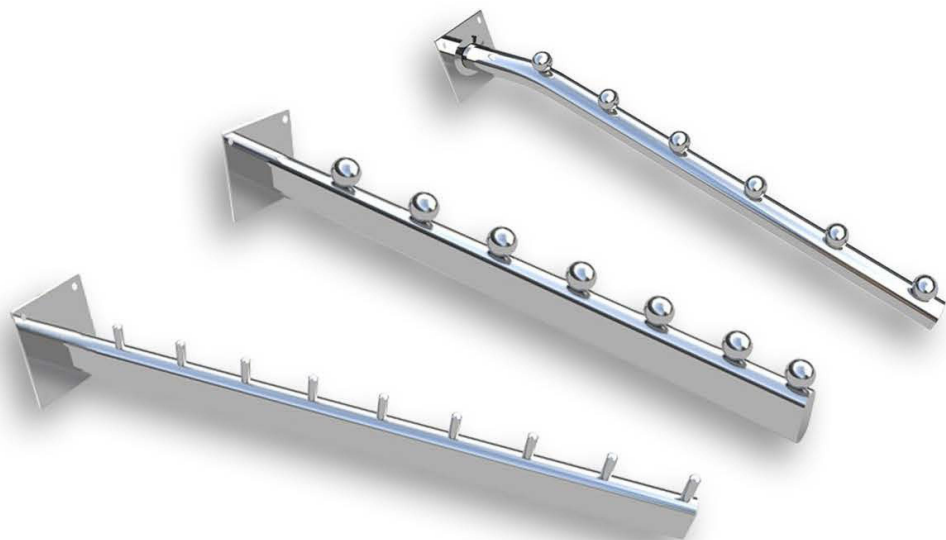

**BTX00035I7**

Fit to slatwall
Chrome Oblique
Oval tube With 7-10 pins
Thickness:15*30mm
Size:300,350,400,450mm

**BTZ00040L5**

Fit to slatwall
Chrome Straight
Oval tube With 5 hooks
Thickness:15*30mm
Size:300,350,400mm

**ATW00040L5**

Fit to slatwall
Chrome Bent-oblique
Oval tube With 5 hooks
Thickness:15*30mm
Size:300,350,400mm

METAL ART>>

Wall mounted display hook

WNWAY

Perfect solution for clothing displays

Simple and modern Wall mounted display hook style.
Quality material and superb technology.