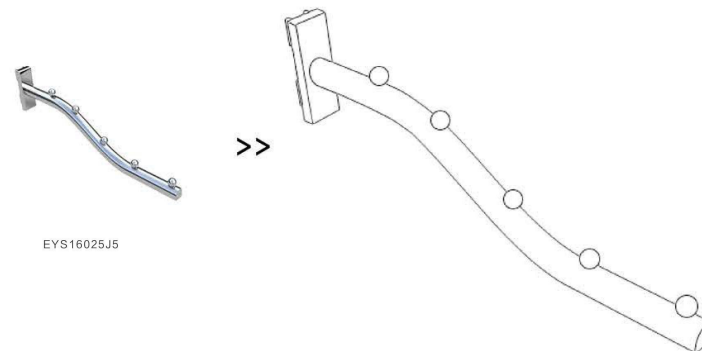

design sketch>>