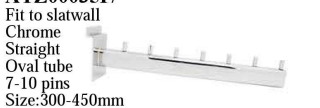

ATZ00035I7

Fit to slatwall
Chrome
Straight
Oval tube
With 7-10 pins
Size:300-450mm
Thickness:15*30mm