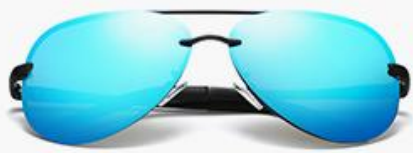

POLARIZED SUNGLASSES READY GOODS

MODE:XY007

SIZE: 63-13-138

MATERIAL:ALLOY

6 COLORS

6 COLORS FOR CHOOSING

01
BLACK/BLACK

02
GUN/GRAY

03
GOLD/GRAY

04
BLACK/BLUE

05
GOLD/GOLD

06
SILVER/SILVER

MODE:XY045

SIZE: 56-10-133

MATERIAL:ALLOY

6 COLORS

6 COLORS FOR CHOOSING

01
BLACK/BLACK

02
GUN/BLACK

03
TEA/TEA

04
SILVER/BLACK

05
BLACK/BLUE

06
BLACK/SILVER

MODE:XY8177