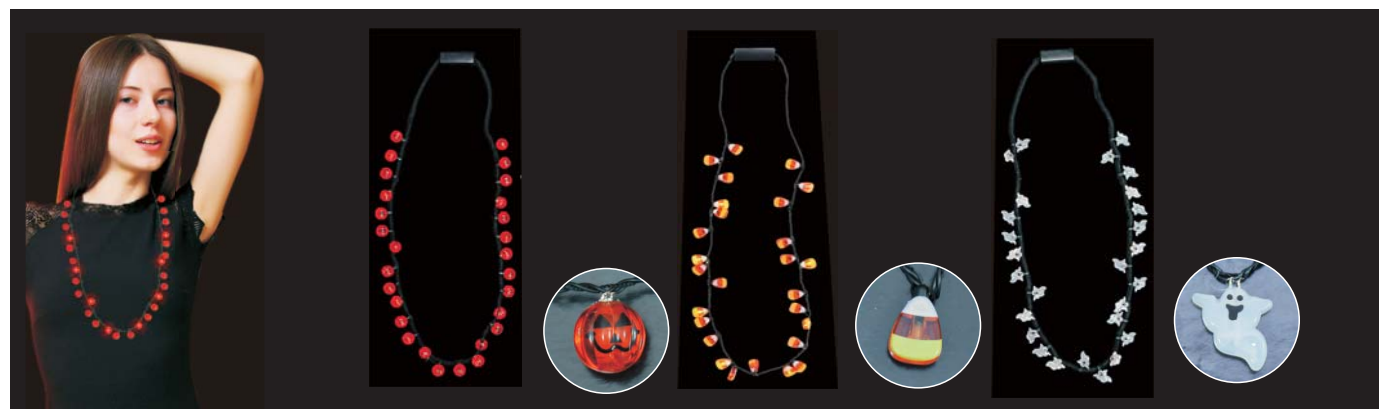

Halloween Light up Necklace

Item No.: J50951
Packing: 1pc/backer card, 24pcs/inner box, 192pcs/ctn.