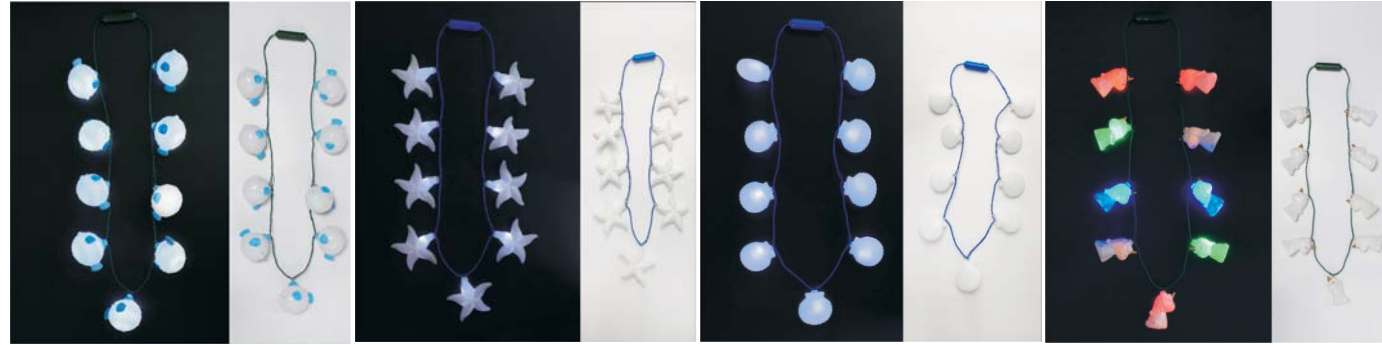

Light Up Jumbo Puffer Necklace Item No.: J32025-A
Packing: 1Pc/Header Card, 24Pcs/Inner Box, 48Pcs/Ctn.

Light Up Jumbo Starfish Necklace Item No.: J32025-B
Packing: 1Pc/Header Card, 24Pcs/Inner Box, 48Pcs/Ctn.

Light Up Jumbo shell Necklace Item No.: J32025-C
Packing: 1Pc/Header Card, 24Pcs/Inner Box, 48Pcs/Ctn.

Light Up Jumbo Unicorn Necklace Item No.: J31098
Packing: 1Pc/Header Card, 24Pcs/Inner Box, 48Pcs/Ctn.