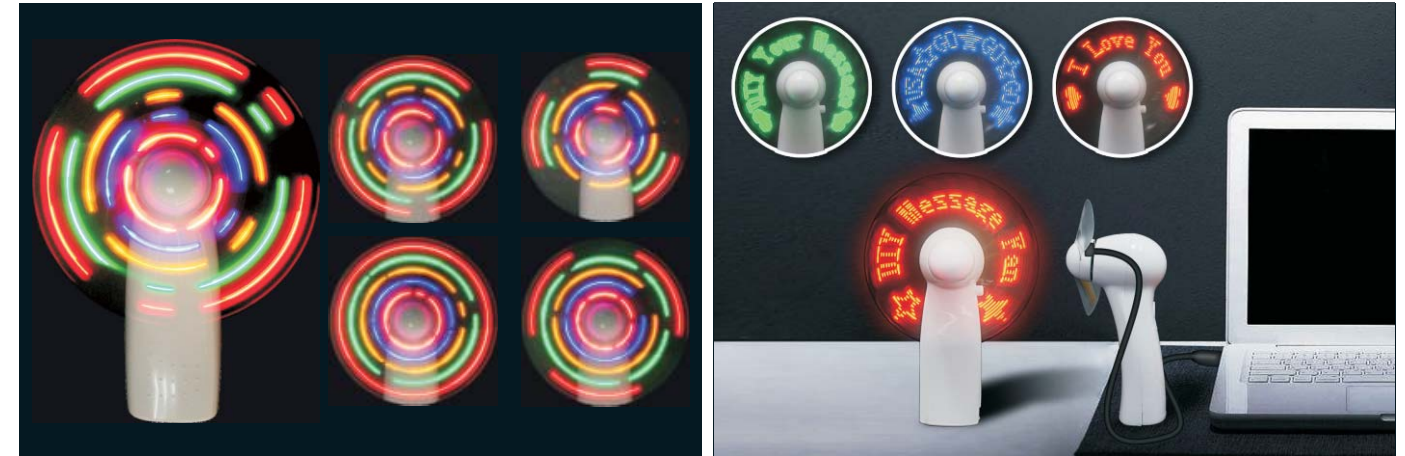

32 Pattern Light-up Fan
Item No.:K39954
Packing: 1pc/color box,
24pcs/inner box, 192pcs/ctn.

11-LED DIY Message Fan
Item No.:K31029
Packing: 1pc/color box,
24pcs/inner box 192pcs/ctn.