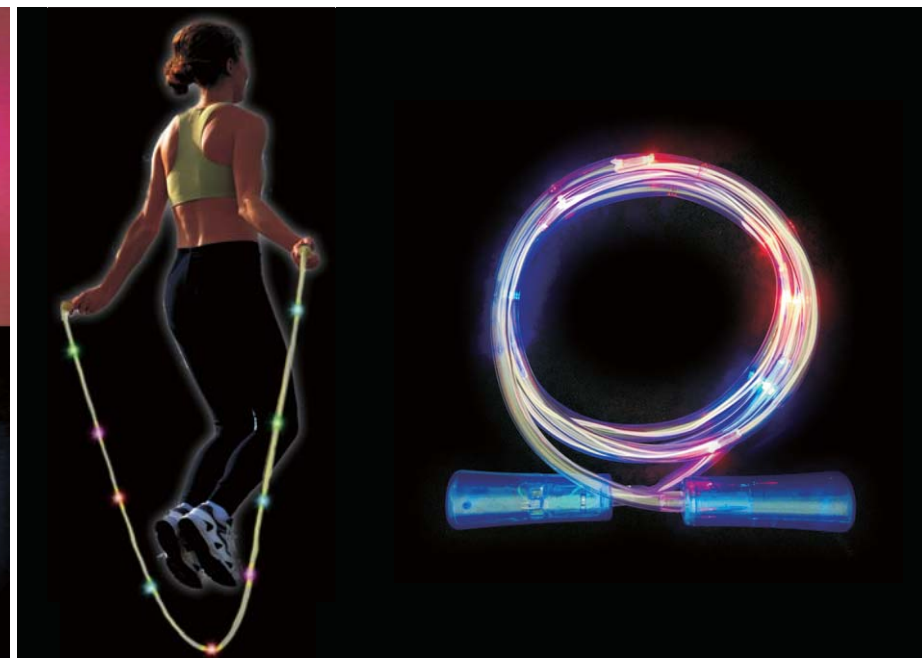

LED Jump Rope
Item No.: K30986
Packing: 1pc/PE bag, 40pcs/ctn.