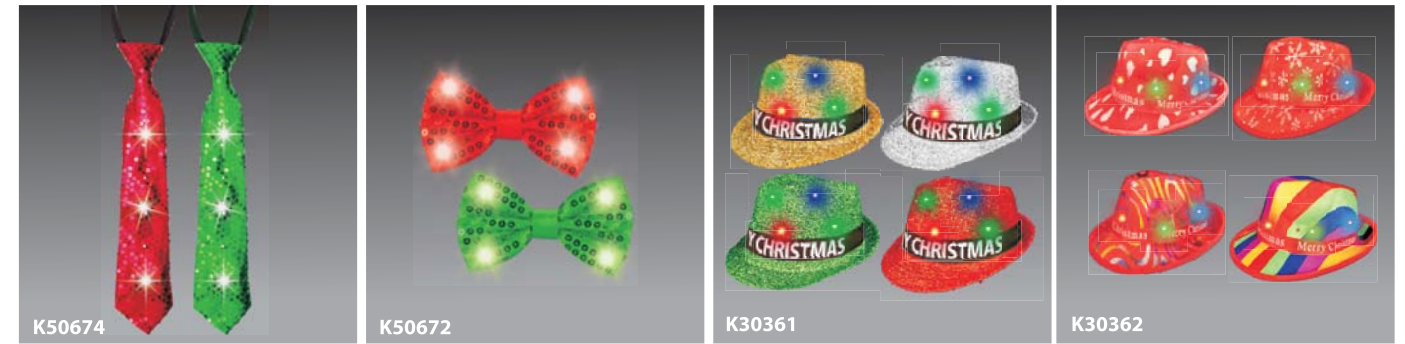

14" Light Up Sequin Necktie
Packing: 1pc/backer card, 36pcs/inner box, 144pcs/ctn.

7.5" Light Up Sequin Bow Tie
Packing: 1pc/polybag w/header card, 36pcs/inner box, 144pcs/ctn.

LED Merry Christmas Fedora
Packing: 1pc/hang tag, 12pcs/inner box, 48pcs/ctn.

LED Christmas Fedora
Packing: 1pc/hang tag, 12pcs/inner box, 48pcs/ctn.