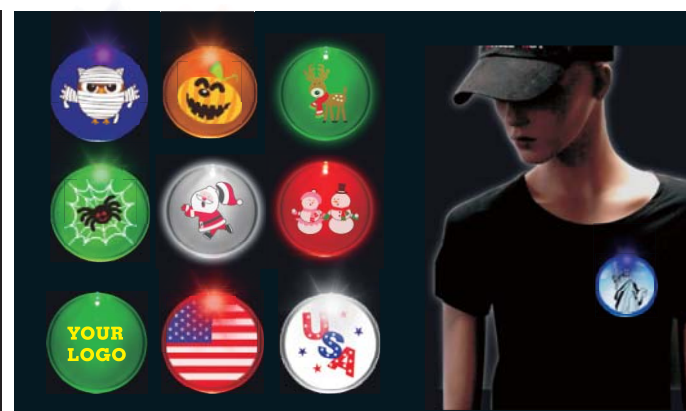

LED Badge
Item No.: K50397-B
Packing: 1pc/polybag, 24pcs/display box, 672pcs/ctn.