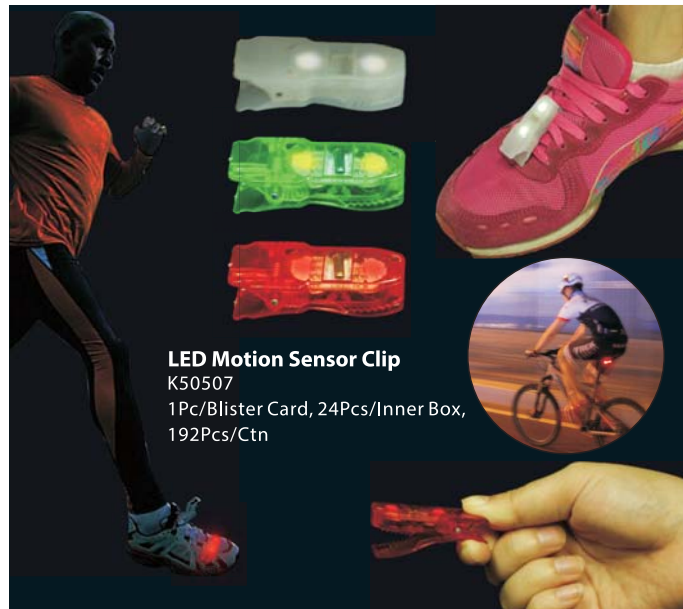

**Flash Fiber Optic Hair Clip**  
Item No.: S38981  
Packing: 1pc/OPP bag, 600pcs/ctn.

**LED Motion Sensor Clip**  
K50507  
1Pc/Blister Card, 24Pcs/Inner Box,  
192Pcs/Ctn

**Shoe Illuminator**  
Item No.:K30197  
1pc/polybag, 200Pcs/Ctn