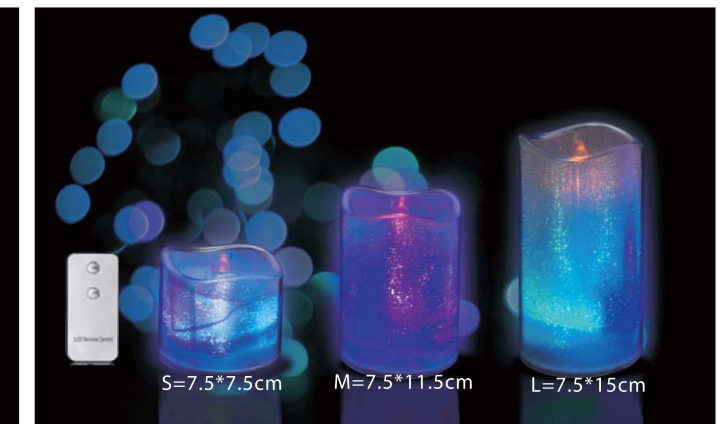

3pcs Pack Transparent LED Candle Set with Remote
Item No. K30402
Packing: 3pcs candles+1pc Remote Control /color box/set, 24sets/ctn