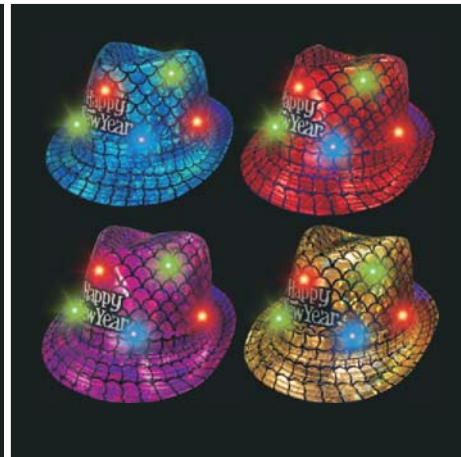

LED Happy New Year Fedora
Item No.: K30361-6
Packing: 1pc/Opp Bags, 12pcs/Inner
48pcs/ctn.