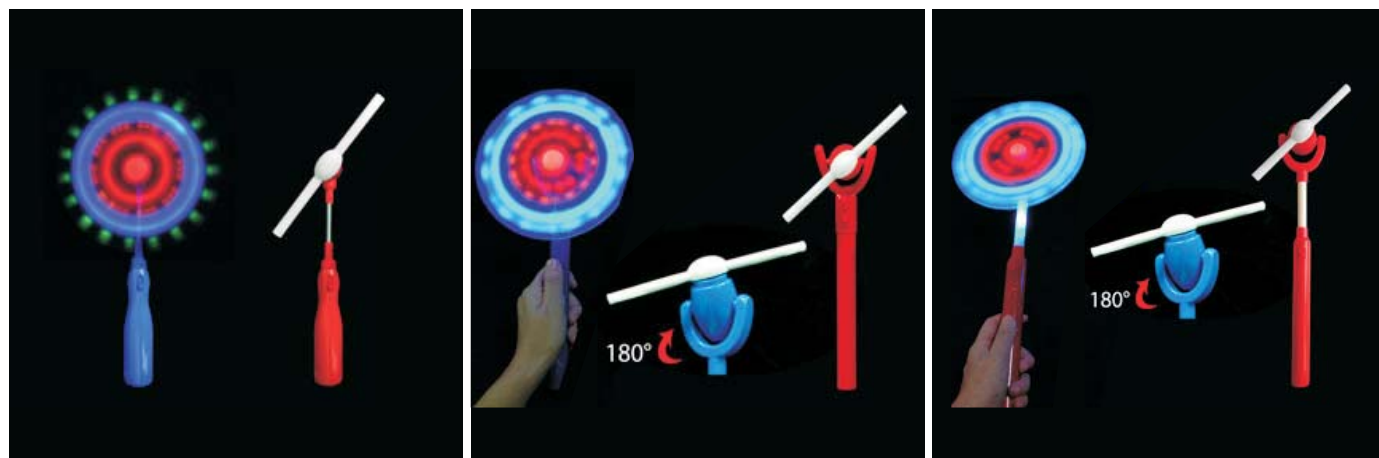

Flashing Windmill
Item No.: K30334 Packing: 1pc/polybag,
36pcs/inner box, 144pcs/ctn.

14.5" Light Show Stick
Item No.: K30328 Packing: 1pc/polybag,
36pcs/inner box, 96pcs/ctn.

17" Light Show Stick
Item No.: K30330 Packing: 1pc/polybag,
36pcs/inner box, 96pcs/ctn.