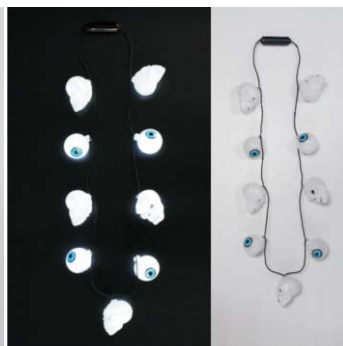

**LED Jumbo Eyeball & Skull Necklace**  
Item No.: J32019-D  
Packing: 1Pc/Header Card,  
24Pcs/Inner Box, 48Pcs/Ctn.

**Light Up Jumbo Disco Balls Necklace**  
Item No.: J30430-HL  
Packing: 1pc/polybag w/header  
card, 24pcs/inner box, 48pcs/ctn.