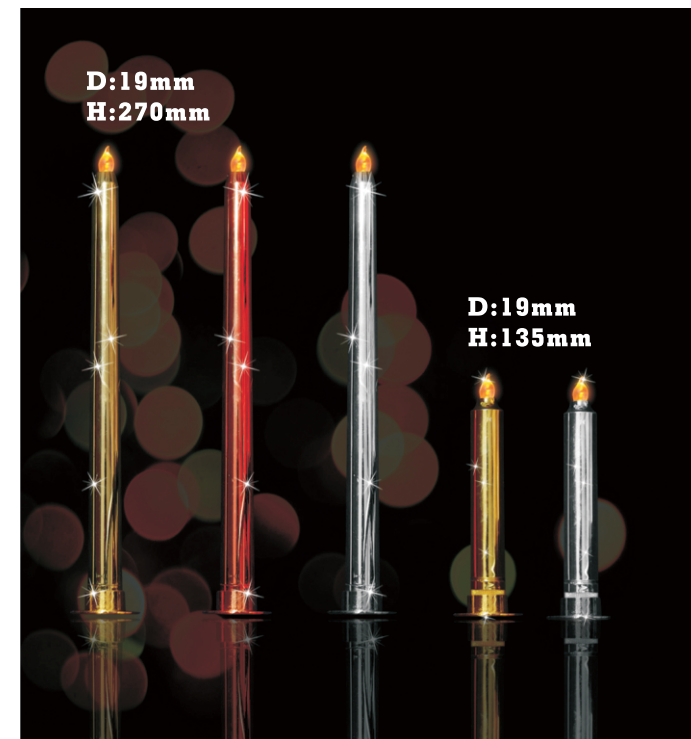

5\"/>

11\"/>

D: 19mm
H: 270mm

11\"/>

Item No. K50386
Packing: 1pc/blister card, 48 cards/ctn