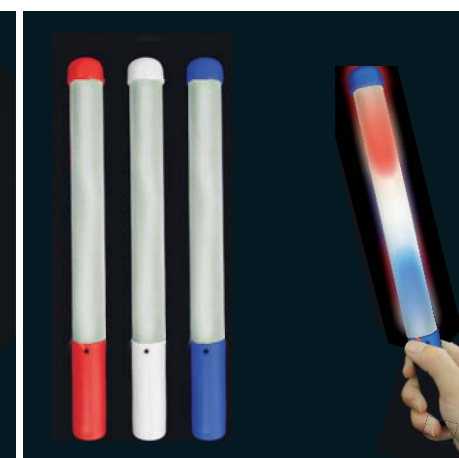

USA 12.5" Multi-color Light Stick
Item No.: K50146
Packing: 12pcs/PDQ, 96pcs/ctn.