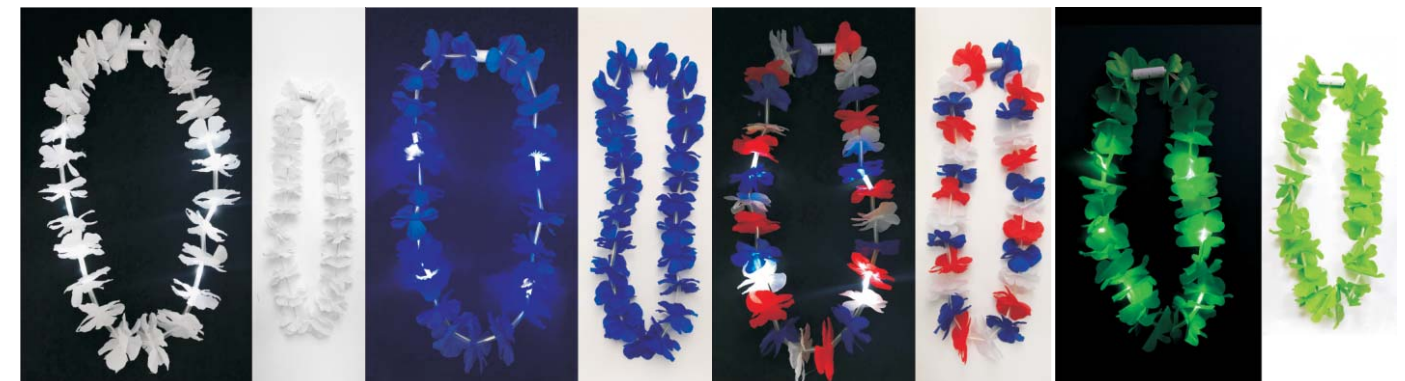

37"LED Flower Leis

Item No.: J31049
Packing: 1Pc/polybag w/ Header card, 48Pcs/Inner Box, 144Pcs/Ctn.

LED Shamrock Lei
Item No.: J31071