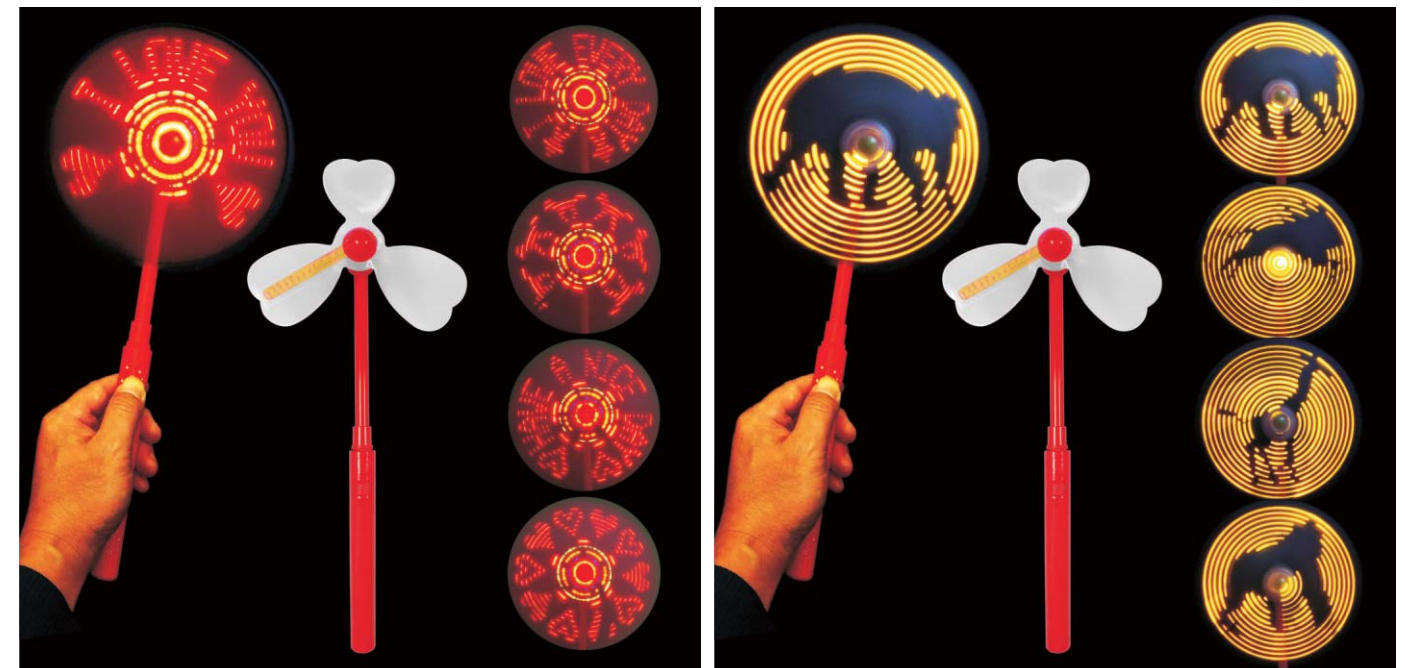

ED Message Show Stick
Item No.:K30925 Packing: 1Pc/Tie Card, 12Pcs/Inner Box, 24Pcs/ctn

LED Animal Show Stick
Item No.:30924 Packing: 1pc/polybag,288pcs/ctn.