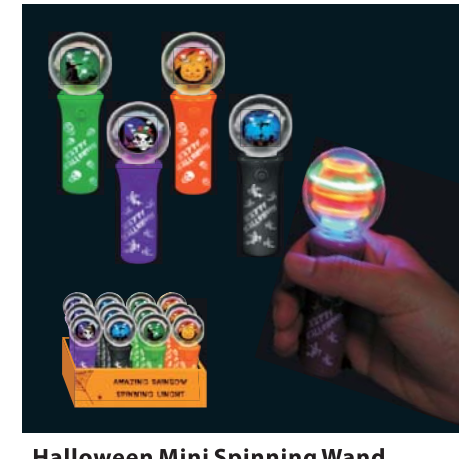

Light Up Knitted Scarf w/Halloween pattern
Item No.:K32047-XS
Packing:1pc/hangtag, 48pcs/inner box, 96pcs/ctn.