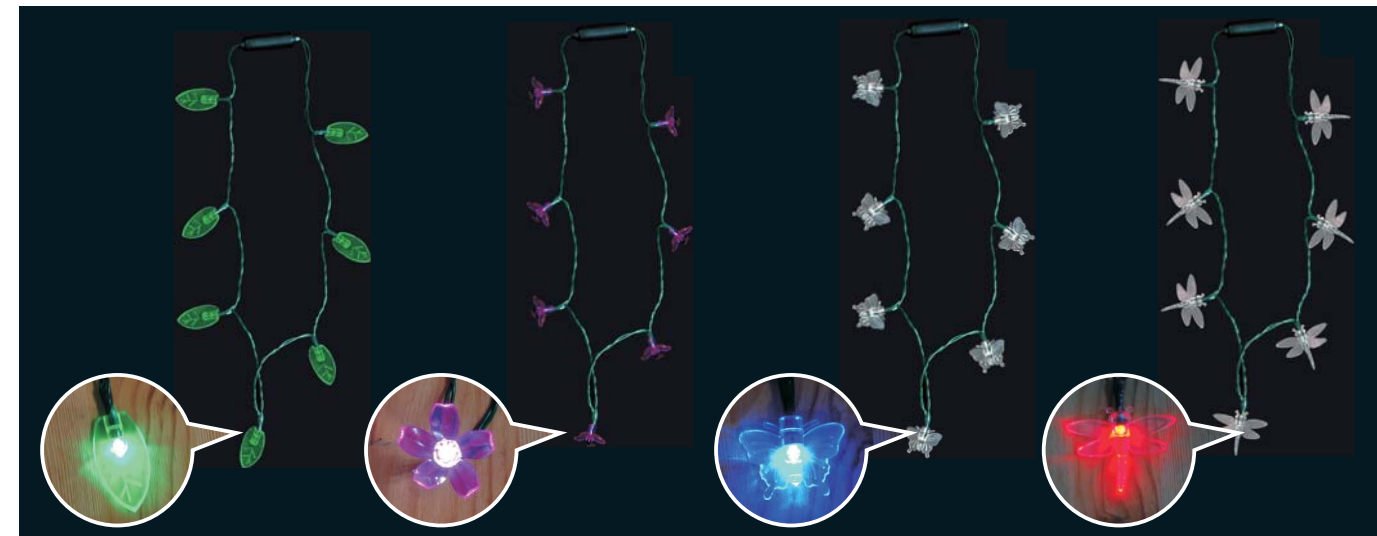

**LED Garden Necklace**

Item No.: J50920  
Packing: 1pc/polybag w/header card, 24pcs/inner box, 96pcs/ctn.

**Light Up Bead Necklace**  
Item No.: J30438  
Packing: 1pc/polybag,  
24pcs/inner box,144pcs/ctn.