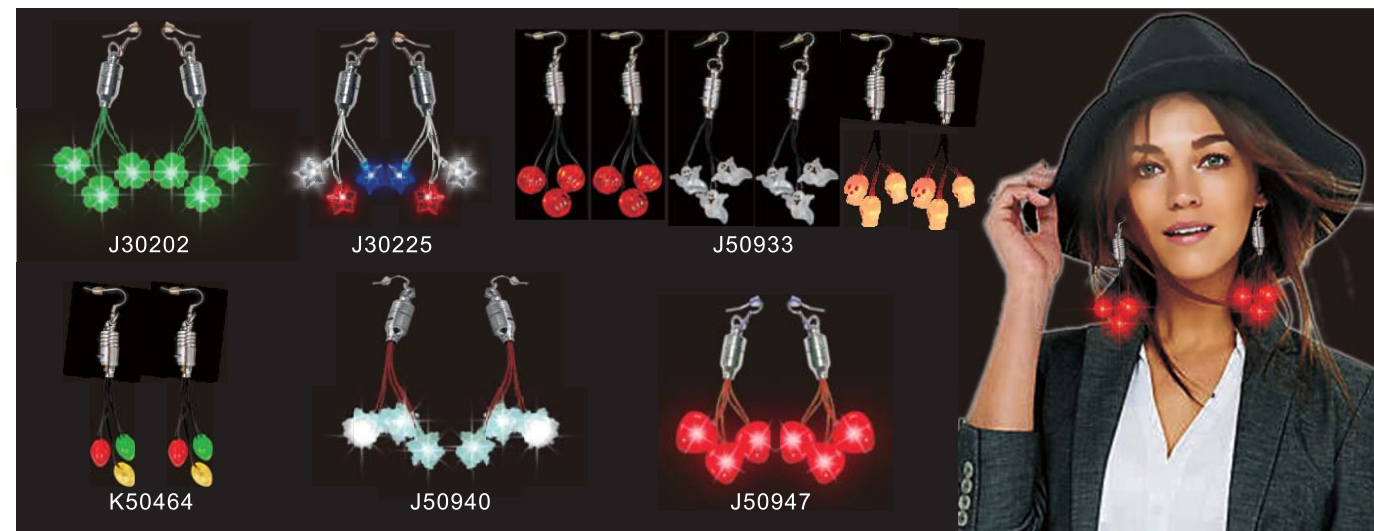

Light up Earrings
Packing: 1pair/backer card/polybag, 24pairs/inner box, 288pairs/ctn.