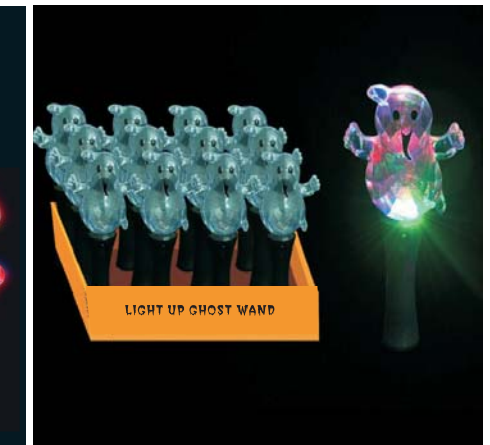

Halloween Spinning Wand
Item No.: K50883
Packing: 12pcs/PDQ,144pcs/ctn