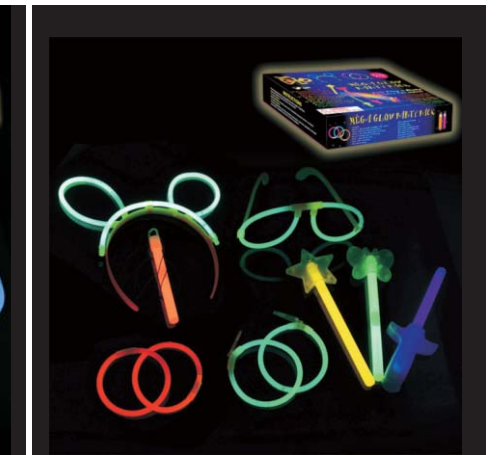

200pcs Mega Glow Party Pack
Item No.: 30017
Packing: 1set/color Box, 12sets/ctn.