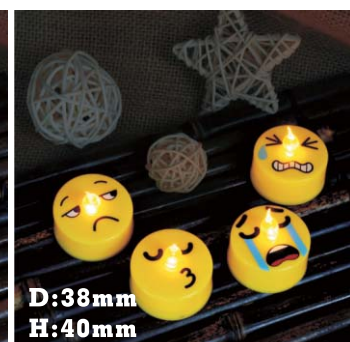

LED Emoji Tea Light
Item No. K50283-EMOJI
Packing: 2pcs/blister card, 48cards/ctn