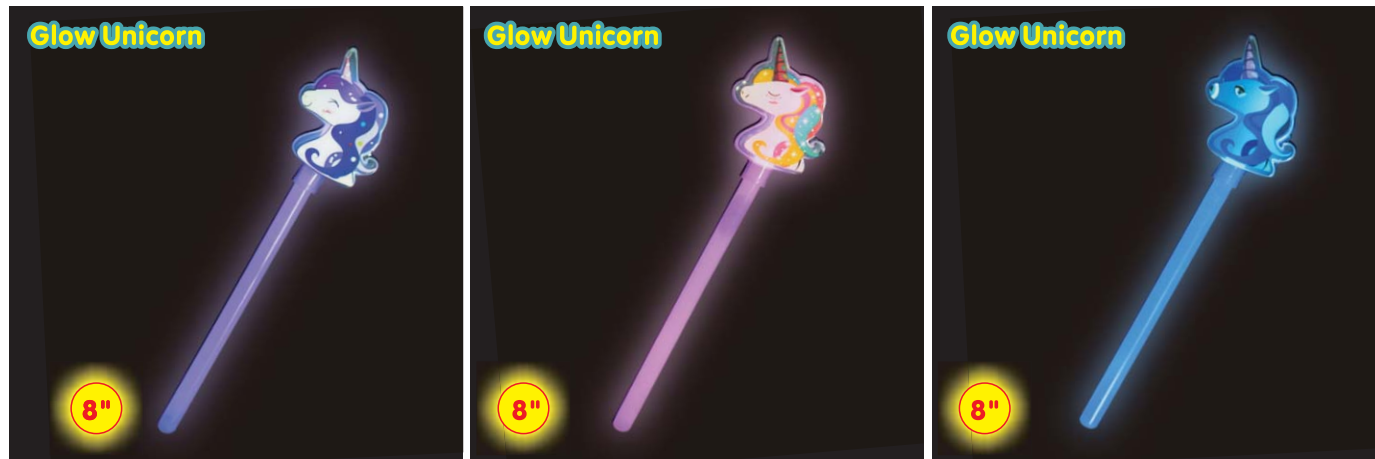

Glow Wand

Glow Unicorn
Item No.: 30952
Packing: 1Pcs/Set/Foil Bag, 24Sets/Inner, 72Sets/Ctn.

Glow Unicorn
Item No.: 30952
Packing: 1Pcs/Set/Foil Bag, 24Sets/Inner, 72Sets/Ctn.

Glow Unicorn
Item No.: 30952
Packing: 1Pcs/Set/Foil Bag, 24Sets/Inner, 72Sets/Ctn.