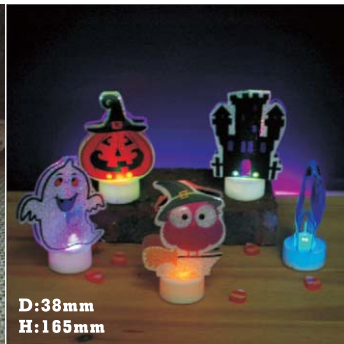

LED Halloween Tea Light
Item No.: K30279-HL
Packing: 24pcs/display box,
192 cards/ctn.