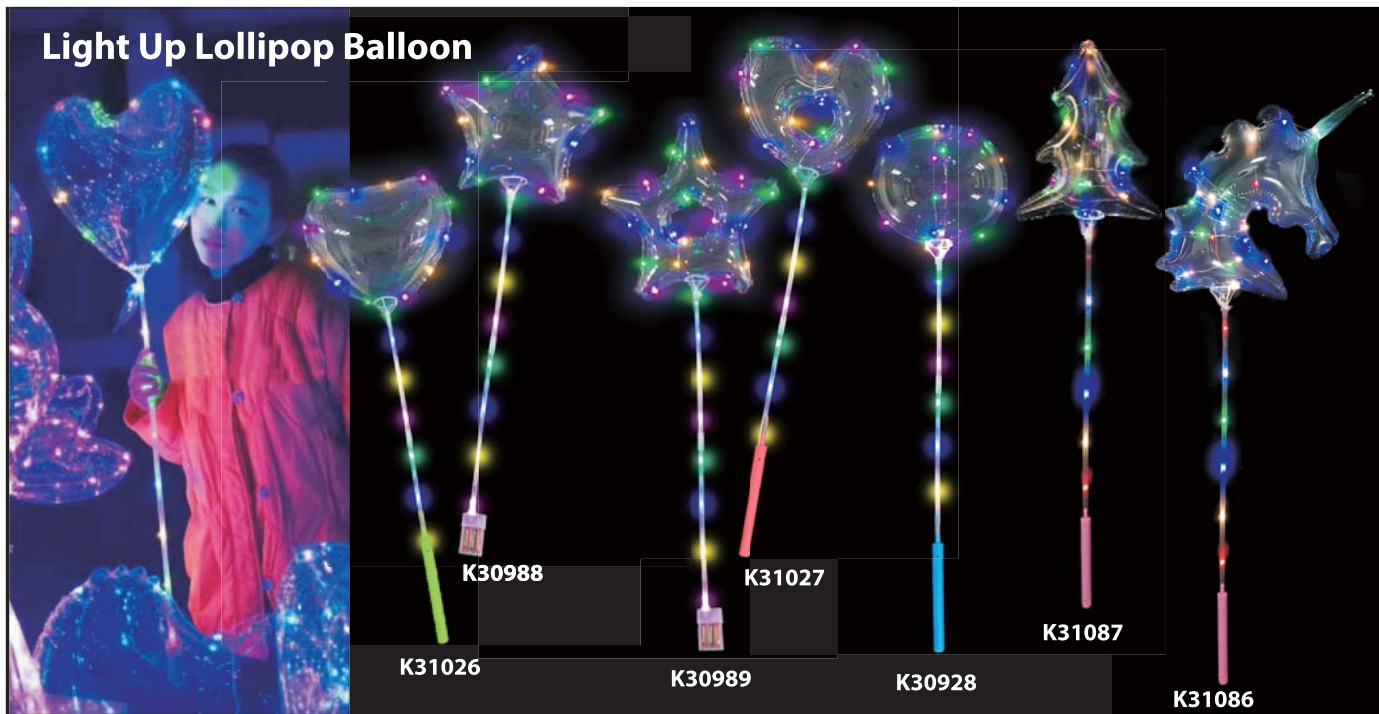

LED String Lights

Light Up Windmill K31099