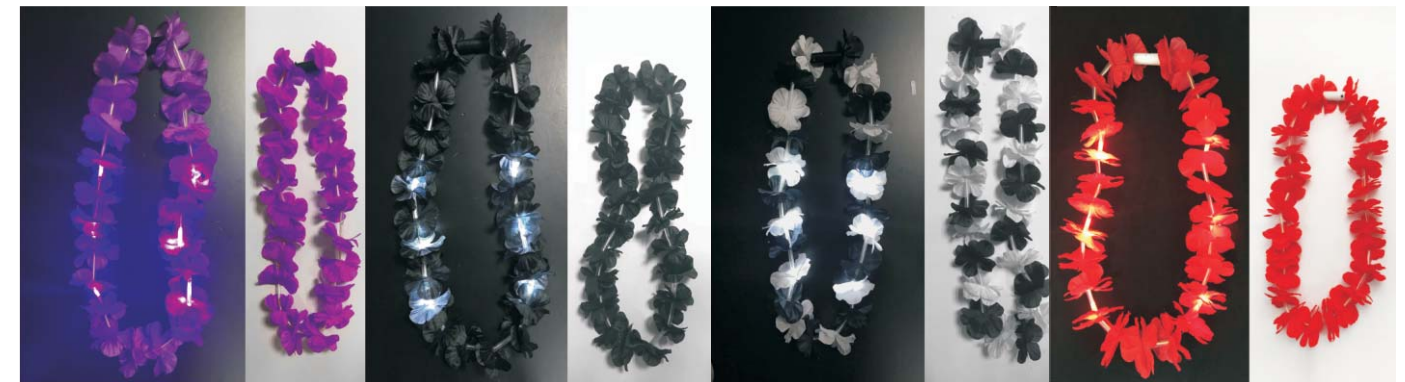

37"LED Flower Leis

Item No.: J31049
Packing: 1Pc/polybag w/ Header card, 48Pcs/Inner Box, 144Pcs/Ctn.

LED Shamrock Lei
Item No.: J31071