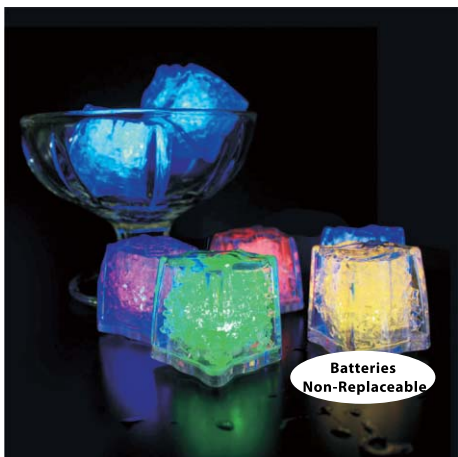

Flashing Cube
Item No. B30844
Packing:12pcs/color box,288pcs/ctn.

Liquid Activated Flashing Cube
Item No. B30561
Packing:12pcs/color box,288pcs/ctn.