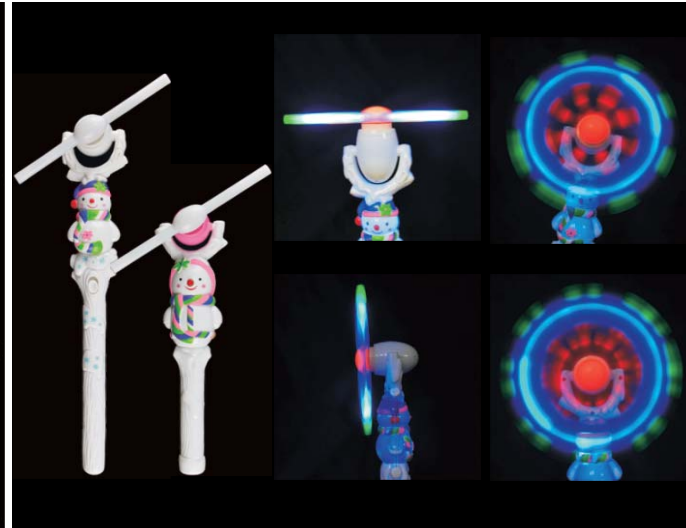

# Merry Christmas

**Light Up Spinner Wand w/strings**  
Item No.:K39006  
Packing:1pc/Polybag, 24pcs/inner box, 48pcs/ctn

**Light Up Windmill**  
Item No.:K39001  
Packing:1pc/Polybag, 24pcs/inner box, 48pcs/ctn