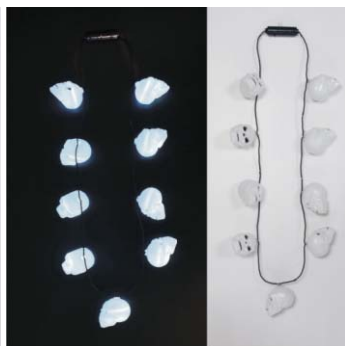

**LED Jumbo Eyeball & Skull Necklace**  
Item No.: J32019-D  
Packing: 1Pc/Header Card,  
24Pcs/Inner Box, 48Pcs/Ctn.

**Light Up Jumbo Disco Balls Necklace**  
Item No.: J30430-HL  
Packing: 1pc/polybag w/header  
card, 24pcs/inner box, 48pcs/ctn.