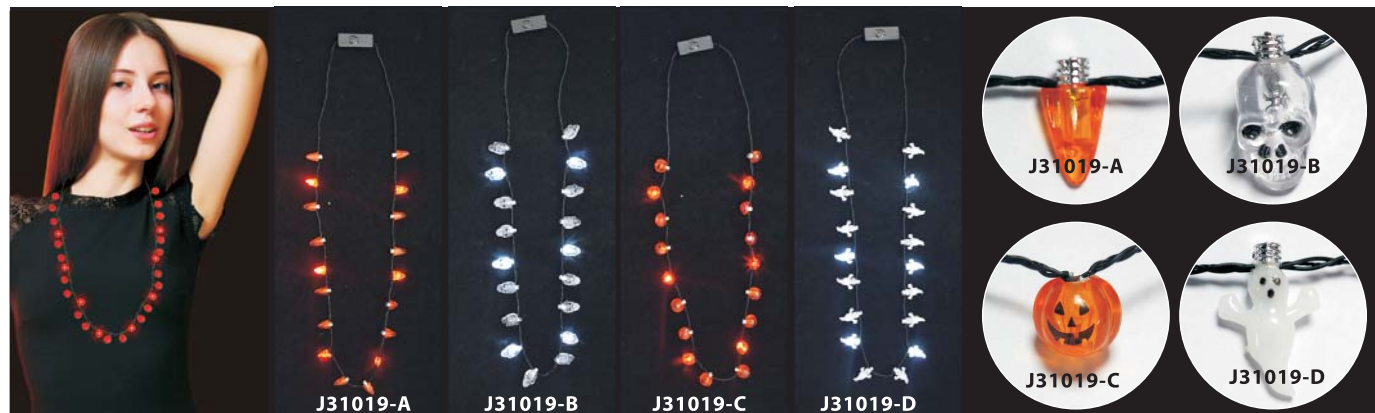

Halloween Light up Bracelets
Item No.: J50932
Packing: 1pc/backer card, 24sets/inner box, 288sets/ctn.

Halloween Light up Earrings
Item No.: J50933
Packing: 2pcs/backer card, 24sets/inner box, 144sets/ctn.