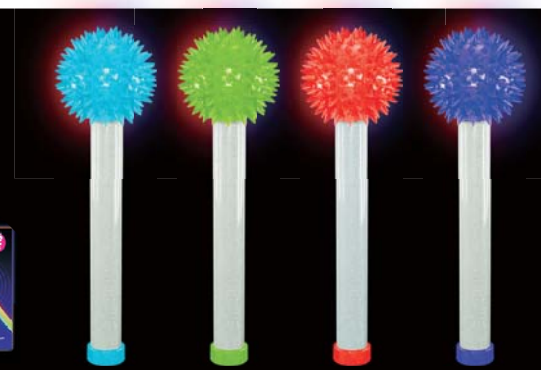

Item No.: S50189