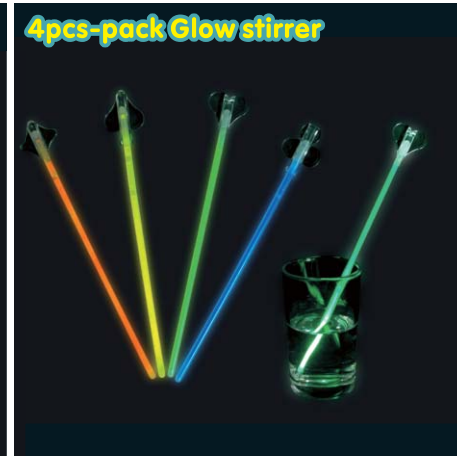

4pcs-pack Glow stirrer

Item No.: 30114
Spec: 5mm(Dia.)x200mm(L)
Packing: 4set/color box, 24Pcs/Inner Box
144Pcs/Ctn