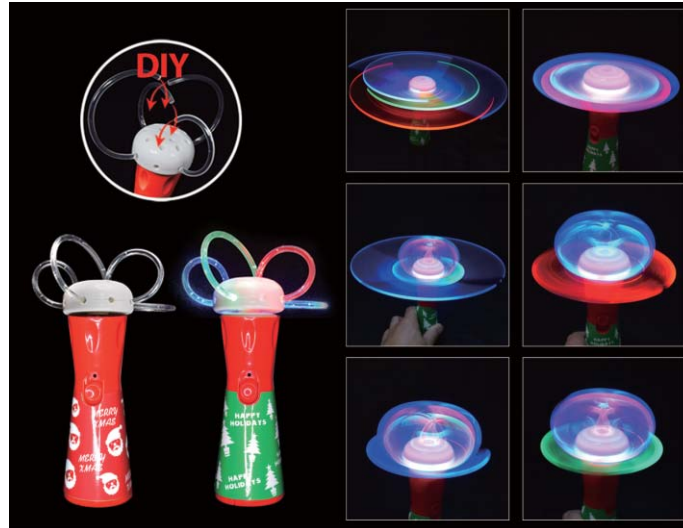

# Merry Christmas

**Light Up Spinner Wand w/strings**  
Item No.:K39006  
Packing:1pc/Polybag, 24pcs/inner box, 48pcs/ctn

**Light Up Windmill**  
Item No.:K39001  
Packing:1pc/Polybag, 24pcs/inner box, 48pcs/ctn