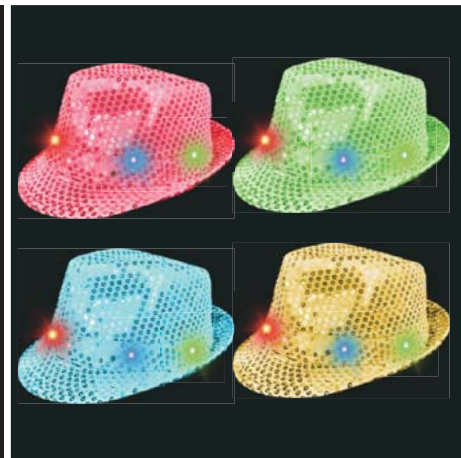

22" LED Flower Headband

22" LED Flower Headband

**37"LED Flower Leis**

Item No.: J31049  
Packing: 1Pc/polybag w/ Header card, 48Pcs/Inner Box, 144Pcs/Ctn.

**LED Shamrock Lei**  
Item No.: J31071

**LED Sequin Fedora**  
Item No.: K50468  
Packing: 12pcs/Opp Bag, 36pcs/Inner Box  
144pcs/ctn.