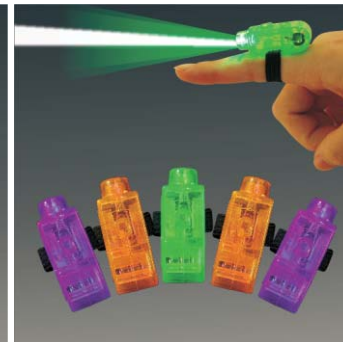

Light up Halloween Ring
Item No.: J32004
Packing: 24pcs/display box,
288pcs/ctn.