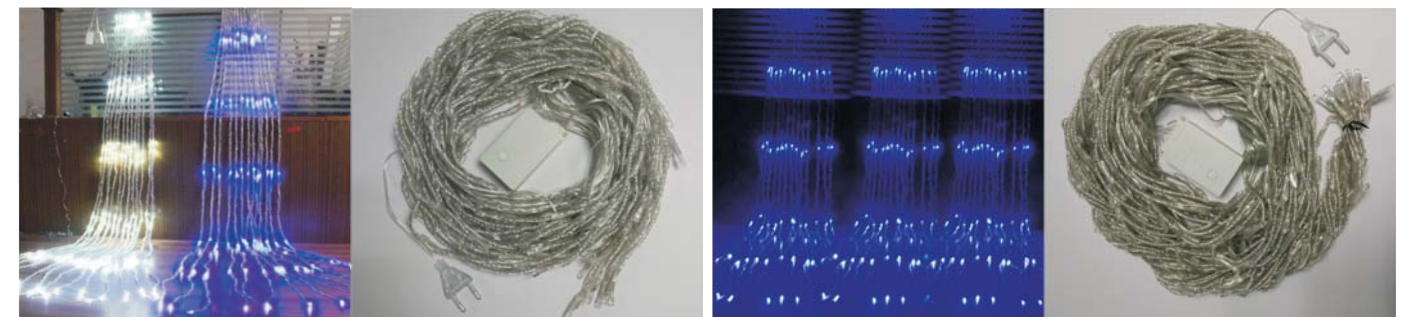

10L/20L LED Copper Wire Lights
Item No.:K31007-10L/K31007-20L

30L/60L/90L LED Copper Wire Lights
Item No.:K31007-30L/K31007-60L/K31007-90L