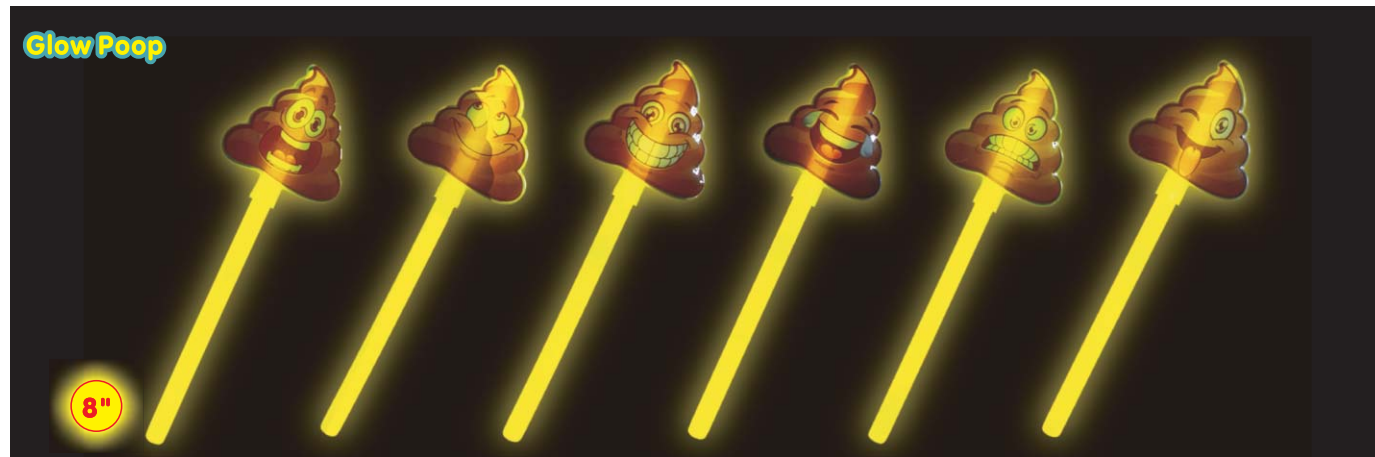

Glow Poop
Item No.: 30951
Packing: 1Pcs/Set/Foil Bag, 24Sets/Inner, 72Sets/Ctn.