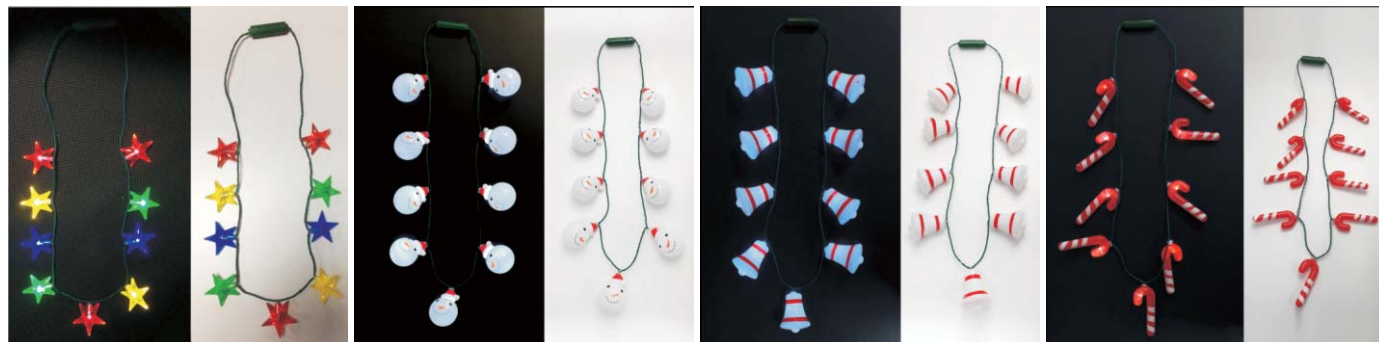

LED Star Necklace
Item No.: 32006
Packing: 1Pc/Header Card, 24Pcs/Inner Box, 48Pcs/Ctn.

LED Jumbo Snowman Necklace
Item No.: J32020-A
Packing: 1Pc/Header Card, 24Pcs/Inner Box, 48Pcs/Ctn.

LED Jumbo Jingle Bell Necklace
Item No.: J32020-B
Packing: 1Pc/Header Card, 24Pcs/Inner Box, 48Pcs/Ctn.

LED Jumbo Candy Cane Necklace
Item No.: J32020-C
Packing: 1Pc/Header Card, 24Pcs/Inner Box, 48Pcs/Ctn.