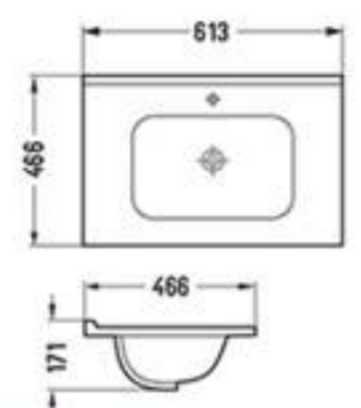

2955-	613x466x171mm	2956-	613x466x171mm
9060EMB	613x466x171mm	9060EMW	613x466x171mm
9070EMB	713x466x171mm	9070EMW	713x466x171mm
9075EMB	763x466x171mm	9075EMW	763x466x171mm
9080EMB	813x466x171mm	9080EMW	813x466x171mm
9090EMB	913x466x171mm	9090EMW	913x466x171mm
9100EMB	1013x466x171mm	9100EMW	1013x466x171mm
9120EMB	1213x466x171mm	9120EMW	1213x466x171mm
9150EMB	1513x466x171mm	9150EMW	1513x466x171mm