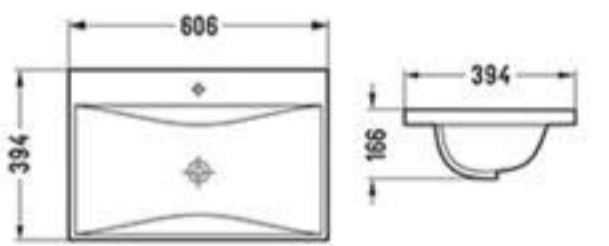

SIZE CAN BE CUSTOMIZED:

Two options :

- 1.The sizes of sintered stone can be customized.
- 2.Opening size can be customized.

- 610x400(465/500)x80/150mm
- 710x400(465/500)x80/150mm
- 760x400(465/500)x80/150mm
- 810x400(465/500)x80/150mm
- 910x400(465/500)x80/150mm
- 1010x400(465/500)x80/150mm
- 1210x400(465/500)x80/150mm
- 1510x400(465/500)x80/150mm

2917-KB013 765x455x255mm

2918-KB014 850x460x260mm

- 9595(40)** 405x355x135mm
- 9595(50)** 505x355x135mm
- 9595(60)** 605x355x135mm
- 9595(70)** 705x355x135mm
- 9595(80)** 810x392x140mm

| | | | |
|----------|---------------|-----------|----------------|
| 9696(46) | 460x310x130mm | 9696(70) | 706x395x166mm |
| 9696(50) | 510x394x164mm | 9696(80) | 809x395x163mm |
| 9696(60) | 606x394x166mm | 9696(100) | 1006x395x163mm |