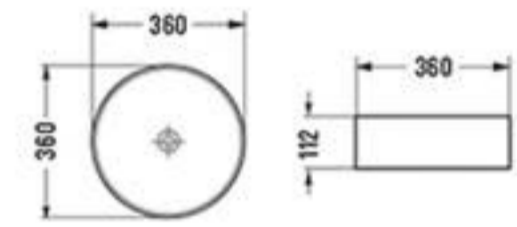

ART BASIN SERIES

GLASS BASIN

CL03 360x360x112mm

LOVE COLOUR

It is a series of simple sanitary ware, with high quality, practical but modest design, and reasonable price, which have a substantial impact among a variety of comfortable furniture.