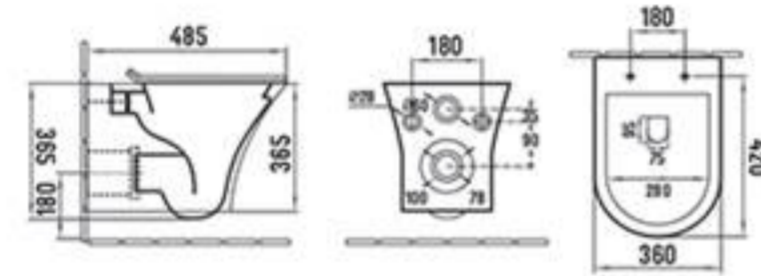

3094-2970
Washdown two-piece toilet
Size: 650x340x770mm
S-trap: 250mm Rouging-in
P-trap: 180mm Rouging-in

3095-LB2970B
Back to wall toilet
Size: 520x340x400mm
P-trap: 180mm Rouging-in

3096-B2970
Wall-hung toilet
Size: 485x360x365mm
P-trap: 180mm Rouging-in