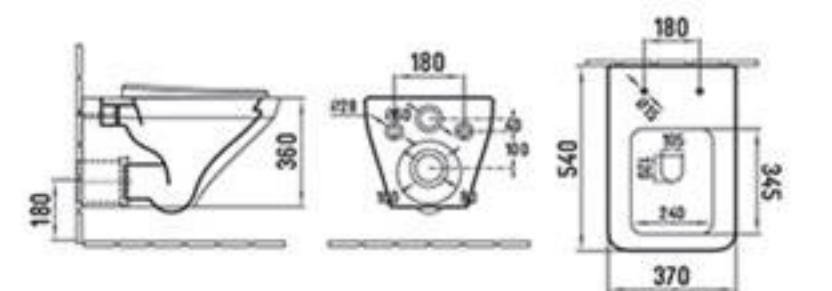

3093-**B2353**
540x370x360mm

B2352
Wall-hung toilet
Size: 520x370x360mm
P-trap: 180mm Rouging-in

3090-**B2352MH** 520x370x360mm

3091-**B2352MDH** 520x370x360mm

3092-**B2352MB** 520x370x360mm

B2353
Wall-hung toilet
Size: 540x370x360mm
P-trap: 180mm Rouging-in