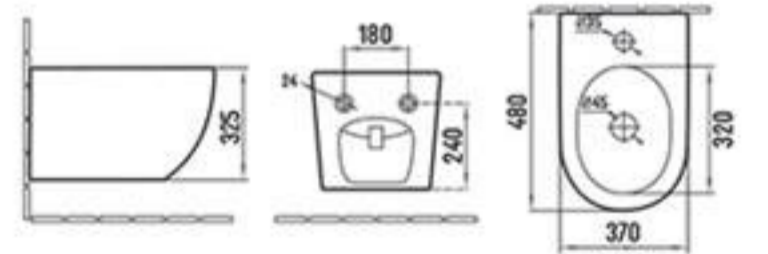

3077-B2342MW 490x370x370mm

3082-B2342BDMC 480x370x325mm

B2342MB
Wall-hung toilet
Size:490x370x370mm
P-trap:180mm Rouling-in

B2342BD
Wall-hung bidet
Size:480x370x325mm
Fixing to wall with back

3078-B2342MC 490x370x370mm