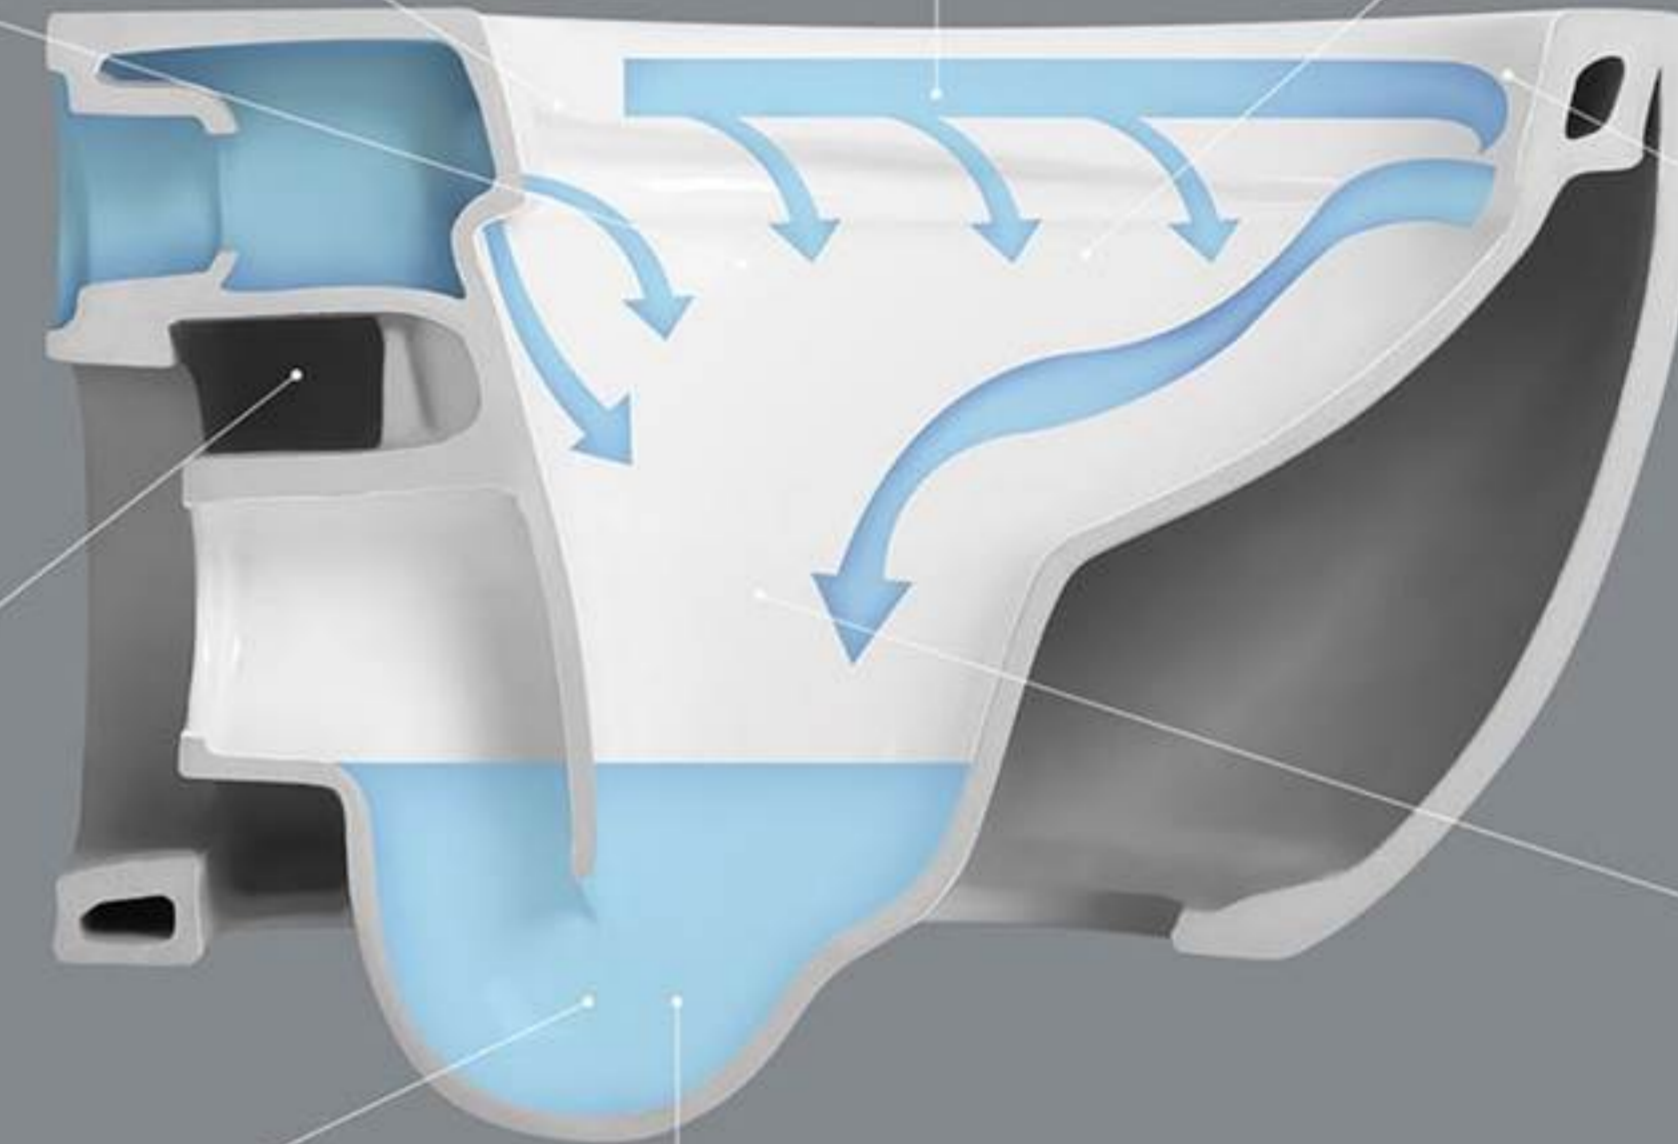

Ceramic distributor

Quick and easy to clean

Hygienic flushing without splashing, no matter what cistern.

Perfect flushing of the inner surface, outstanding flushing results even with small water volumes

Compatible with different cisterns

Less residue accumulation thanks to the large area flushed with water

Optimized design of the flushing rim and bowl geometry for dynamic water flow and optimum surface flushing

Hygienic: fully-glazed, extremely smooth ceramics prevent the formation of germs and the build-up of residue

Thanks to the intelligent inner geometry, the water level is 16mm above the specially formed ceramic

Glittering self-cleaning glaze

PATE glittering glaze has the crystal cleaning advantages, the first-class quality material, as well as the industry-leading formula fully ensures the high compactness of the glaze and the cleaning crystallization. As dirt and water will not stain, the glaze is superior in the cleaning property, thus cleaning becomes easier.

Large pipeline 3S Flushing

The completely new 50mm large draining pipeline of Stratoz toilet enables dirt to easily pass through. Meanwhile, the pipeline glazing technology is used, which greatly improves the draining and flushing effects of the toilet, effectively solves many problems such as blocking, cracking, leakage.