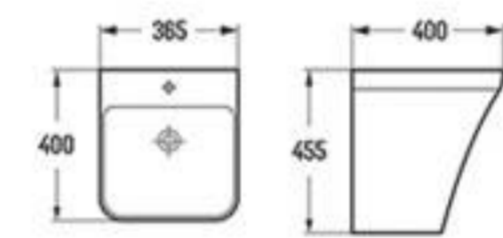

| | |
|----------------------|---------------|
| C9393(60)M-B2 | 610x395x185mm |
| C9393(80)M-W4 | 810x395x185mm |

| | |
|-------------------|---------------|
| C9080MM-W1 | 813x466x171mm |
|-------------------|---------------|

WALL-HUNG
BASIN

2981-500PMC
 365x400x455mm

2982-500P
 365x400x455mm

2983-500PMW
 365x400x455mm

500P
 Wall-hung basin
 Size: 365x400x455mm
 Fixing to wall with back

2984-500PMH
 365x400x455mm

2985-500PMDH
 365x400x455mm