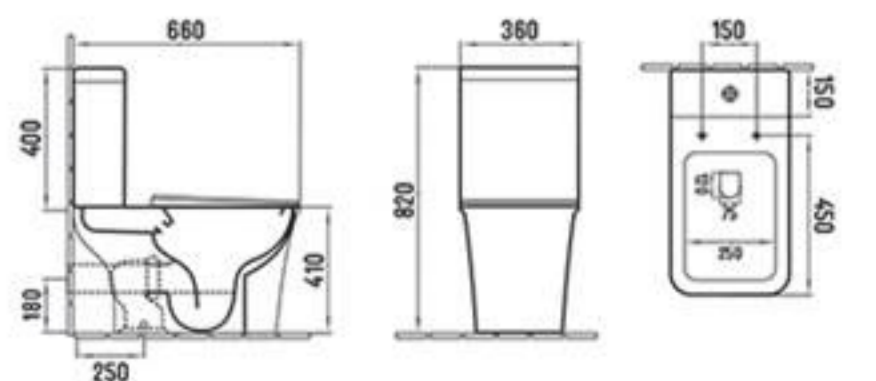

3099-LB2971B
Back to wall toilet
Size: 520x340x400mm
P-trap: 180mm Rouging-in

3100-B2971
Wall-hung toilet
Size: 490x340x360mm
P-trap: 180mm Rouging-in

3101-B2971BD
Bidet
Size: 525x340x400mm

3103-2973
Washdown two-piece toilet
Size: 660x360x820mm
S-trap: 250mm Rouging-in
P-trap: 180mm Rouging-in