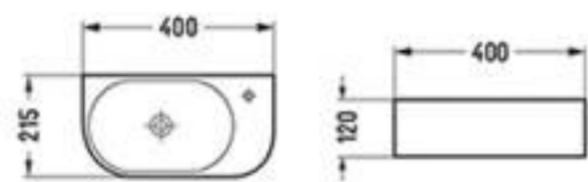

2135-78325MB 800x400x135mm

Two options : basin with the hole for faucet can be on the left side or right side

2136-9048EY 410x220x100mm

2187-78204LMDG 400x215x120mm

2202-78204RMDH 400x215x120mm

2209-78404L 405x280x140mm