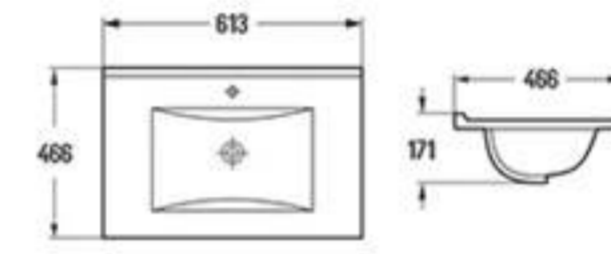

C9393(60)M-B2	610x395x185mm
C9393(80)M-W4	810x395x185mm