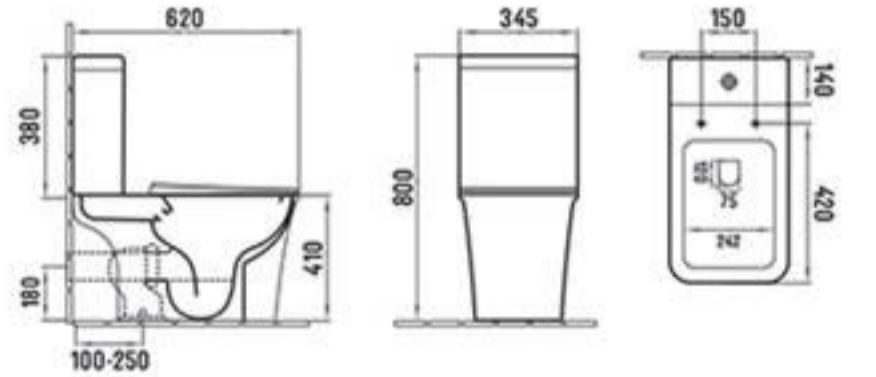

3102-2972
Washdown two-piece toilet
Full back to wall
Size: 620x345x800mm
S-trap: 250mm Rouging-in
P-trap: 180mm Rouging-in