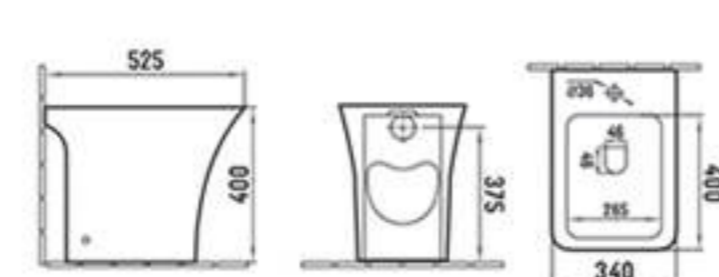

3101-B2971BD
Bidet
Size: 525x340x400mm