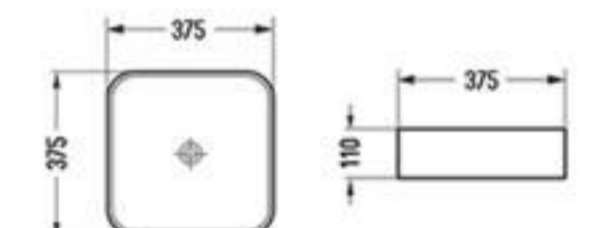

2414-7050MDB
415x415x135mm

2415-7050DMLG
415x415x135mm

2416-7050MDG
415x415x135mm

2417-7050DMB
415x415x135mm

2418-7050DB
415x415x135mm

1 2 3 the colors can be customized

2449-78537C(50)MQH 505x370x110mm

2481-78330DMB 600x380x122mm