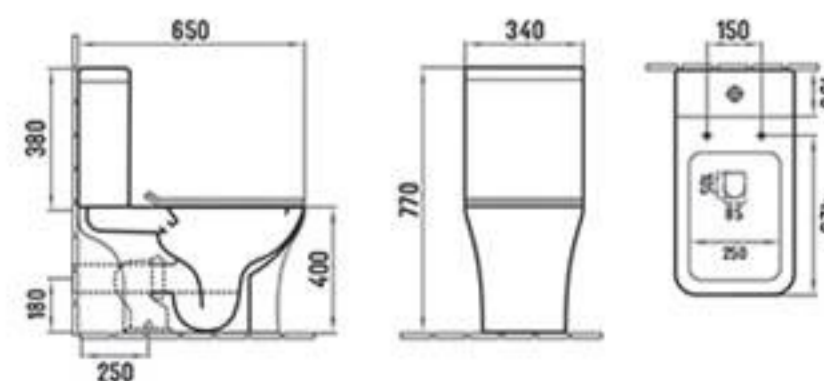

3098-2971
Washdown two-piece toilet
Size: 650x340x770mm
S-trap: 250mm Rouging-in
P-trap: 180mm Rouging-in