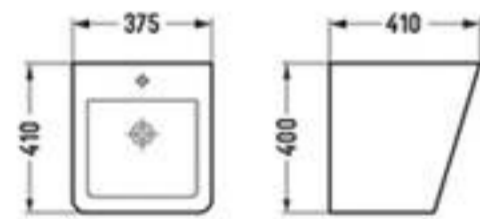

3001-500VMW
375x410x400mm

3005-193
430x430x860mm

3006-194
400x400x840mm

3008-195
445x360x850mm

3007-192
535x480x800mm

500V
Wall-hung basin
Size:375x410x400mm
Fixing to wall with back

3002-500VMC
375x410x400mm