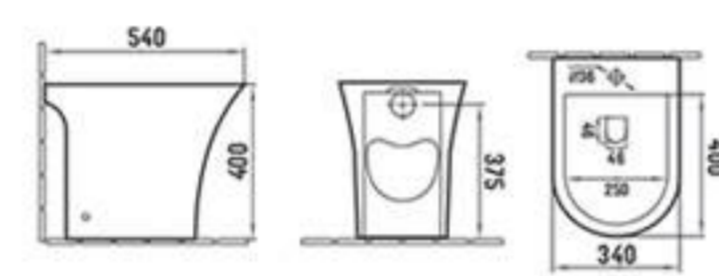

3097-B2970BD
Bidet
Size: 540x340x400mm