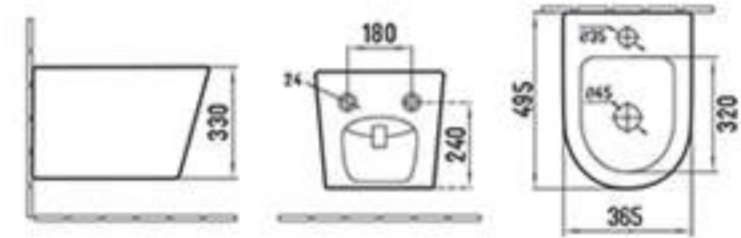

3052-B2330MW
490x365x360mm

3053-B2330MB
490x365x360mm

B2330
Wall-hung toilet
Size:490x365x360mm
P-trap:180mm Rousing-in

3054-B2330MC
490x365x360mm

3055-B2330MH
490x365x360mm

3056-B2330MDH
490x365x360mm

B2330BD
Wall-hung bidet
Size:495x365x330mm
Fixing to wall with back