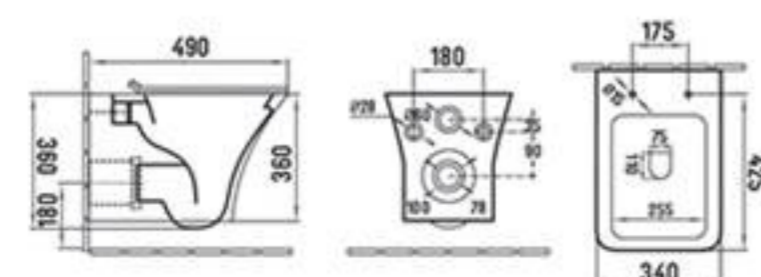

3100-B2971
Wall-hung toilet
Size: 490x340x360mm
P-trap: 180mm Rouging-in