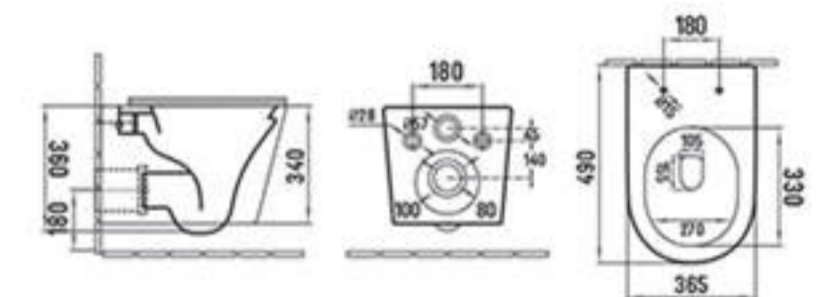

3052-B2330MW
490x365x360mm

3053-B2330MB
490x365x360mm

B2330
Wall-hung toilet
Size:490x365x360mm
P-trap:180mm Rousing-in

3054-B2330MC
490x365x360mm

3055-B2330MH
490x365x360mm

3056-B2330MDH
490x365x360mm

B2330BD
Wall-hung bidet
Size:495x365x330mm
Fixing to wall with back