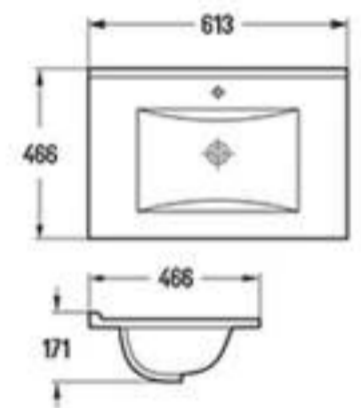

2955-	613x466x171mm	2956-	613x466x171mm
9060EMB	613x466x171mm	9060EMW	613x466x171mm
9070EMB	713x466x171mm	9070EMW	713x466x171mm
9075EMB	763x466x171mm	9075EMW	763x466x171mm
9080EMB	813x466x171mm	9080EMW	813x466x171mm
9090EMB	913x466x171mm	9090EMW	913x466x171mm
9100EMB	1013x466x171mm	9100EMW	1013x466x171mm
9120EMB	1213x466x171mm	9120EMW	1213x466x171mm
9150EMB	1513x466x171mm	9150EMW	1513x466x171mm