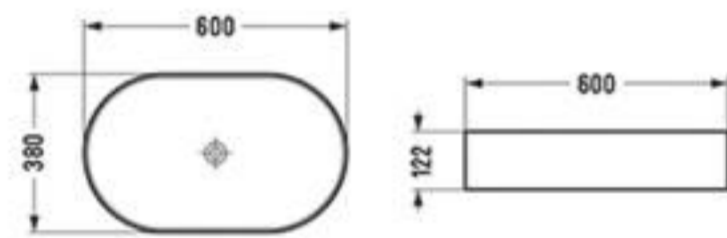

2414-7050MDB
415x415x135mm

2415-7050DMLG
415x415x135mm

2416-7050MDG
415x415x135mm

2417-7050DMB
415x415x135mm

2418-7050DB
415x415x135mm

1 2 3 the colors can be customized

2449-78537C(50)MQH 505x370x110mm

2481-78330DMB 600x380x122mm