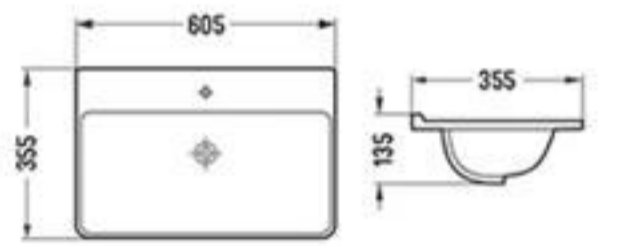

- **9595(40)** 405x355x135mm
- **9595(50)** 505x355x135mm
- **9595(60)** 605x355x135mm
- **9595(70)** 705x355x135mm
- **9595(80)** 810x392x140mm