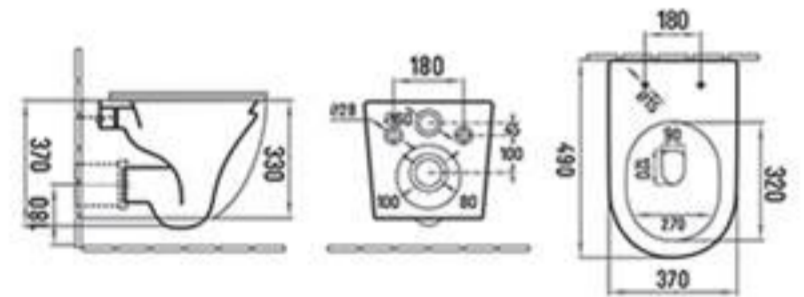

3078-B2342MC 490x370x370mm

3079-B2342MH 490x370x370mm