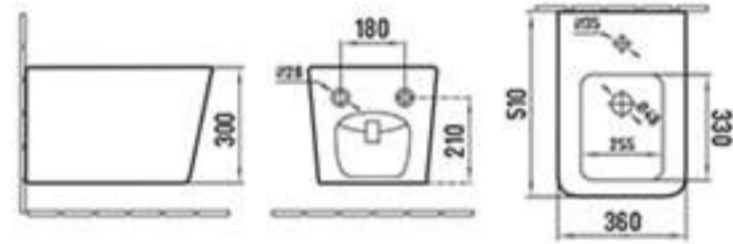

3031-**B2351BDMH**
510x360x300mm