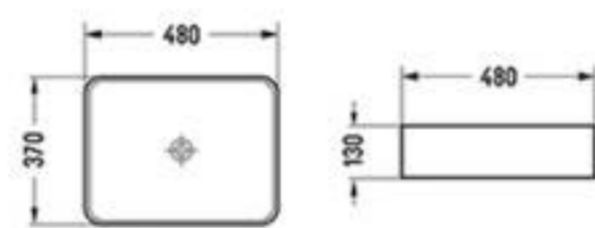

2414-7050MDB
415x415x135mm

2415-7050DMLG
415x415x135mm

2416-7050MDG
415x415x135mm

2417-7050DMB
415x415x135mm

2418-7050DB
415x415x135mm

1 2 3 the colors can be customized

2449-78537C(50)MQH 505x370x110mm

2481-78330DMB 600x380x122mm