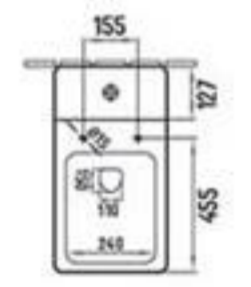

2920A
Washdown two-piece toilet
Size: 640x380x830mm
S-trap: 250mm Routhing-in
P-trap: 180mm Routhing-in

B2351MC
Wall-hung toilet
Size: 520x350x345mm
P-trap: 180mm Routhing-in

3027-**B2351BDMDH**
510x360x300mm