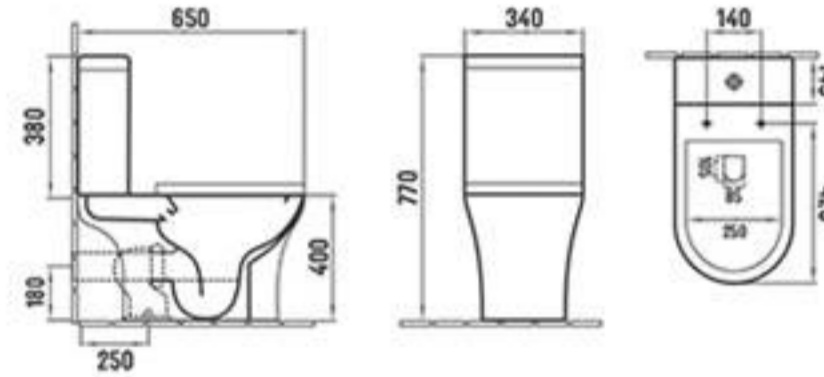

3094-2970
Washdown two-piece toilet
Size: 650x340x770mm
S-trap: 250mm Rouging-in
P-trap: 180mm Rouging-in

3095-LB2970B
Back to wall toilet
Size: 520x340x400mm
P-trap: 180mm Rouging-in

3096-B2970
Wall-hung toilet
Size: 485x360x365mm
P-trap: 180mm Rouging-in