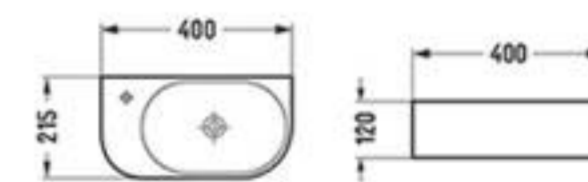

2135-78325MB 800x400x135mm

Two options : basin with the hole for faucet can be on the left side or right side

2136-9048EY 410x220x100mm

2187-78204LMDG 400x215x120mm

2202-78204RMDH 400x215x120mm

2209-78404L 405x280x140mm