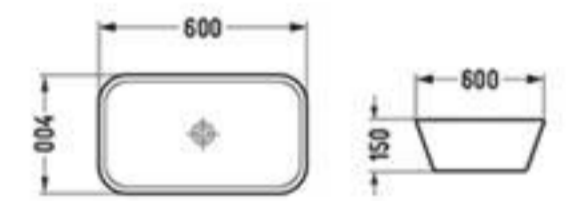

78573 600x400x150mm