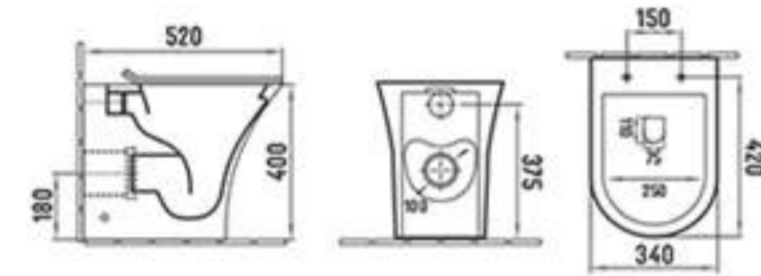

3094-2970
Washdown two-piece toilet
Size: 650x340x770mm
S-trap: 250mm Rouging-in
P-trap: 180mm Rouging-in

3095-LB2970B
Back to wall toilet
Size: 520x340x400mm
P-trap: 180mm Rouging-in

3096-B2970
Wall-hung toilet
Size: 485x360x365mm
P-trap: 180mm Rouging-in