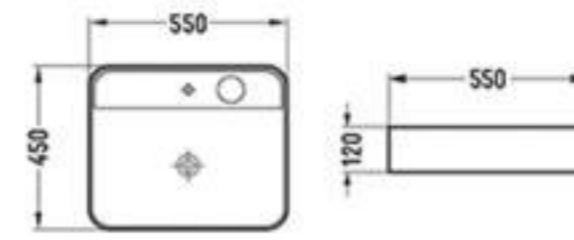

It is a series of simple sanitary ware, with high quality, practical but modest design, and reasonable price, which have a substantial impact among a variety of comfortable furniture.

78574(55) 550x450x120mm