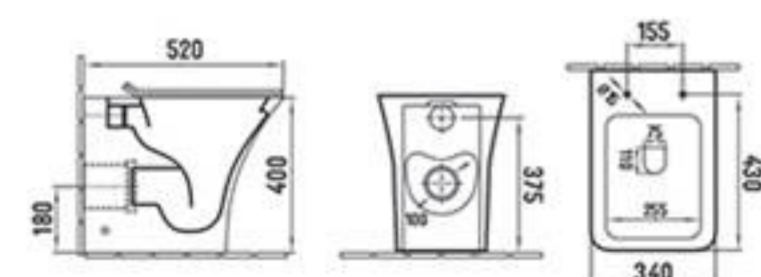

3099-LB2971B
Back to wall toilet
Size: 520x340x400mm
P-trap: 180mm Rouging-in