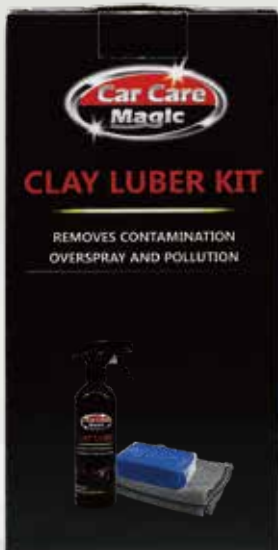

## CLAY LUBER KIT

**FAST ACTING  
HIGHLY EFFECTIVE  
CLEAN AND PROTECTS**

THE CLAYBLOCK IS A FAST AND EASY WAY TO MAKE YOUR VEHICLE FEEL SMOOTH AS GLASS! THE CLAYBLOCK REMOVES EMBEDDED CONTAMINANTS LIKE OVERSPRAY, INDUSTRIAL FALLOUT, BRAKE DUST, AND POLLUTION FROM AUTOMOTIVE SURFACES. THE UNIQUE DESIGN USES POLYELASTIC RUBBERIZED CLAY AND MAKES PAINTWORK, HEADLIGHTS, GLASS, WHEELS, AND PAINTED PLASTIC SURFACES FEEL SMOOTH AS GLASS.