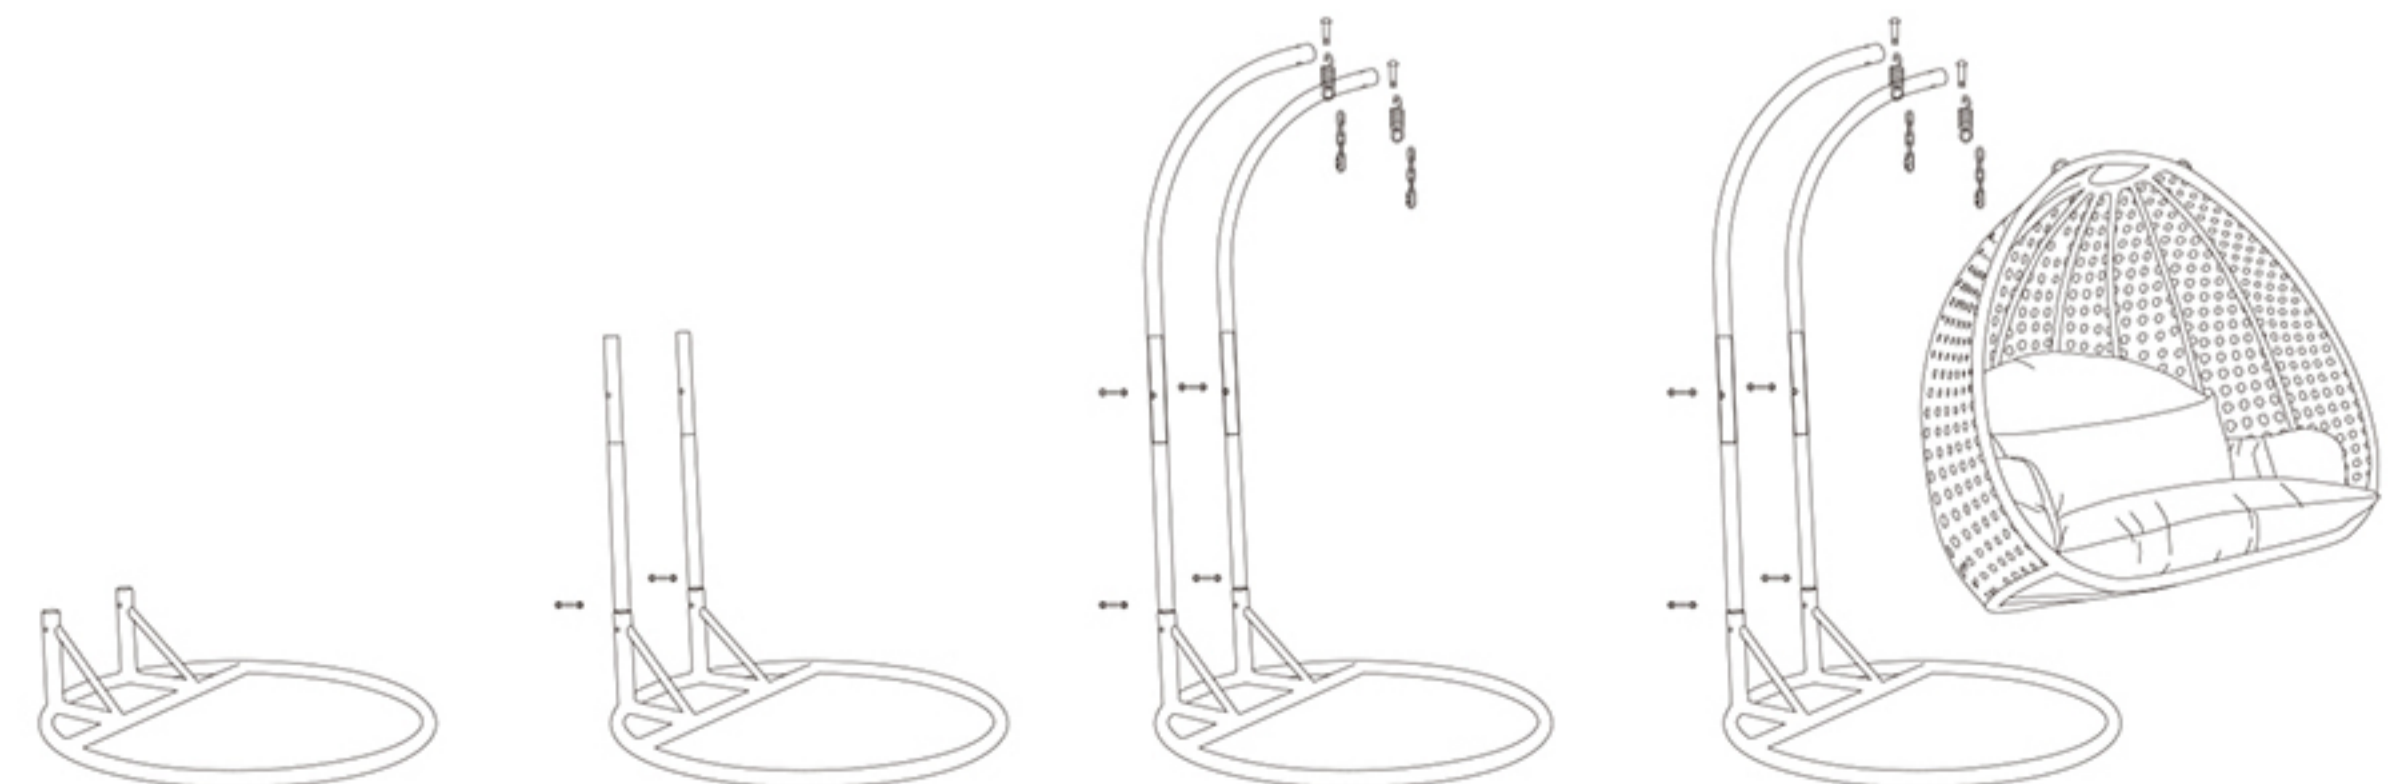

C

D

details

Cushion color

steeve & pedestal

Installation details

Rattan color

Foshan Tanfly Furniture Co.,Ltd