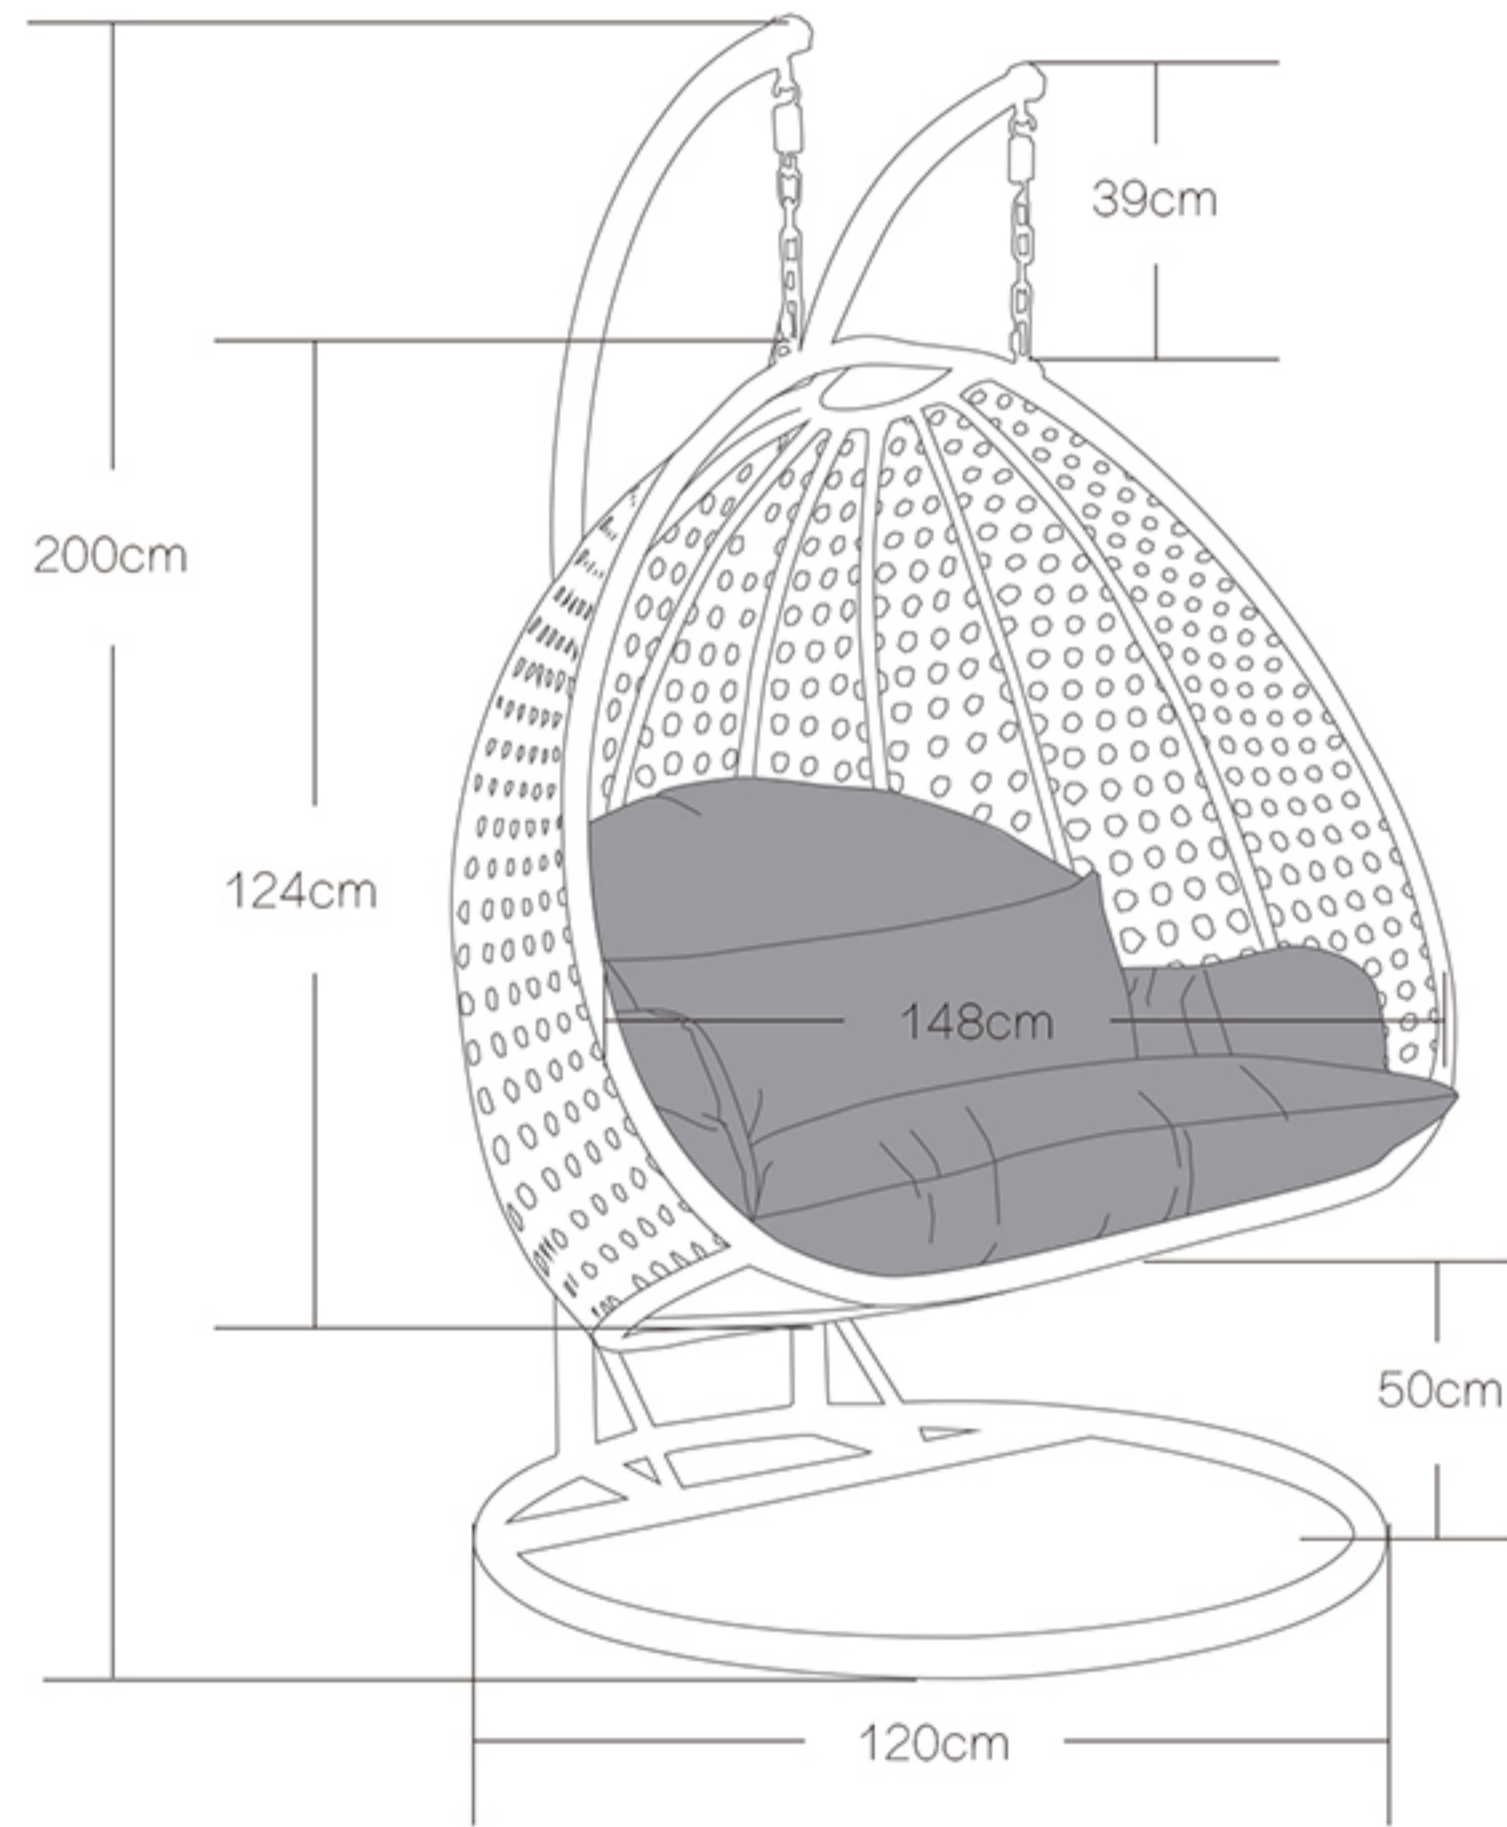

details

Cushion color

steeve & pedestal

Installation details

Rattan color