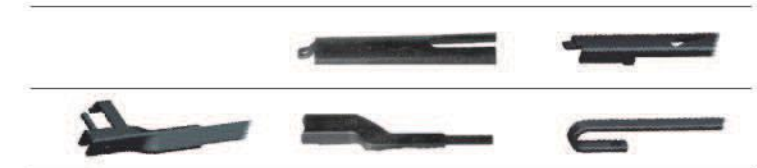

### > BT-705

- Universal + O.E. available
- Aerodynamic design with high quality natural rubber and steel spring
- Available for 98% vehicles in worldwide

for any **weather**

• 11"~28"