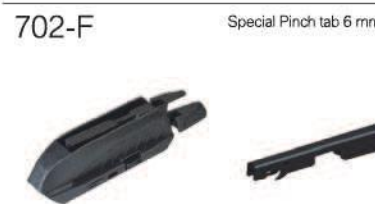

MULTI-FIT

wiper blade

Aero type flat wiper blade providing exclusive wiping performance

> BT-702

for any **weather**