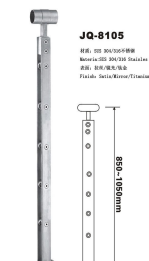

JQ-8103

JQ-8105