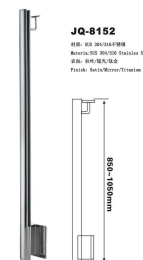

Banister Series

Material:
Stainless steel
Aluminum
wood

Material of ordering: Titanium mirror Satin

017-018 SANHE