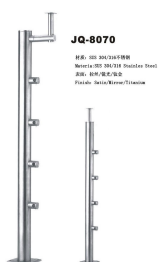

JQ-8069

JQ-8070