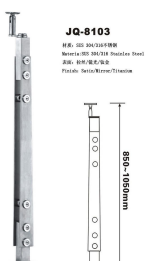

Banister Series

Material:
Stainless steel
Aluminum
wood

Material of ordering: Titanium mirror Satin

011-012

SANHE

Banister Series

Material:
Stainless steel
Aluminum
wood

Material of ordering: Titanium mirror Satin

013-014

SANHE

JQ-8103