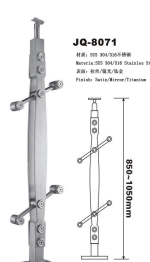

Banister Series

Material:
Stainless steel
Aluminum
wood

Material of ordering: Titanium mirror Satin

011-012

SANHE

JQ-8071

Banister Series

Material:
Stainless steel
Aluminum
wood

Material of ordering: Titanium mirror Satin

013-014

SANHE