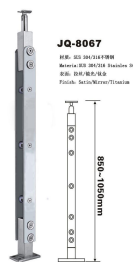

Banister Series

Material:
Stainless steel
Aluminum
wood

Material of ordering: Titanium mirror Satin

011-012

SANHE

JQ-8067

Banister Series

Material:
Stainless steel
Aluminum
wood

Material of ordering: Titanium mirror Satin

013-014

SANHE