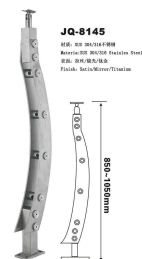

Banister Series

Material:
Stainless steel
Aluminum
wood

Material of ordering: Titanium mirror Satin

017-018 SANHE