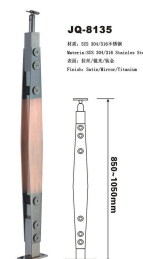

Banister Series

Material:
Stainless steel
Aluminum
wood

Material of ordering: Titanium mirror Satin

015-016 SANHE