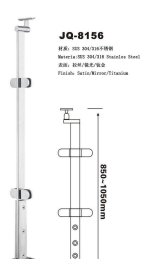

Banister Series

Material:
Stainless steel
Aluminum
wood

Material of ordering: Titanium mirror Satin

017-018 SANHE