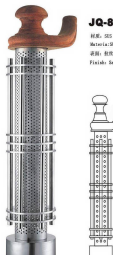

Banister Series

Material of ordering: Titanium mirror Satin

009-010 SANHE