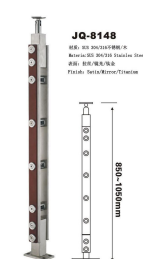

Banister Series

Material:
Stainless steel
Aluminum
wood

Material of ordering: Titanium mirror Satin

017-018 SANHE