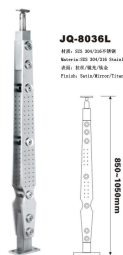

Banister Series

Material of ordering: Titanium mirror Satin

007-008 SANHE