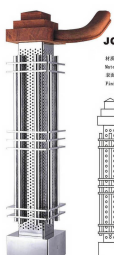

Banister Series

Material of ordering: Titanium mirror Satin

009-010 SANHE