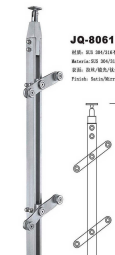

Banister Series

Material of ordering: Titanium mirror Satin

009-010 SANHE