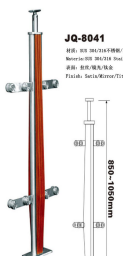

Banister Series

Material of ordering: Titanium mirror Satin

007-008 SANHE