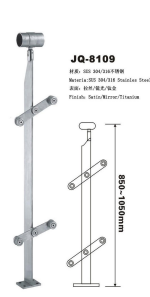

Banister Series

Material:
Stainless steel
Aluminum
wood

Material of ordering: Titanium mirror Satin

011-012

SANHE

Banister Series

Material:
Stainless steel
Aluminum
wood

Material of ordering: Titanium mirror Satin

013-014

SANHE

JQ-8109