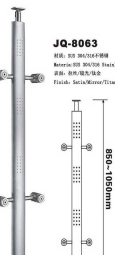

Banister Series

Material of ordering: Titanium mirror Satin

009-010 SANHE