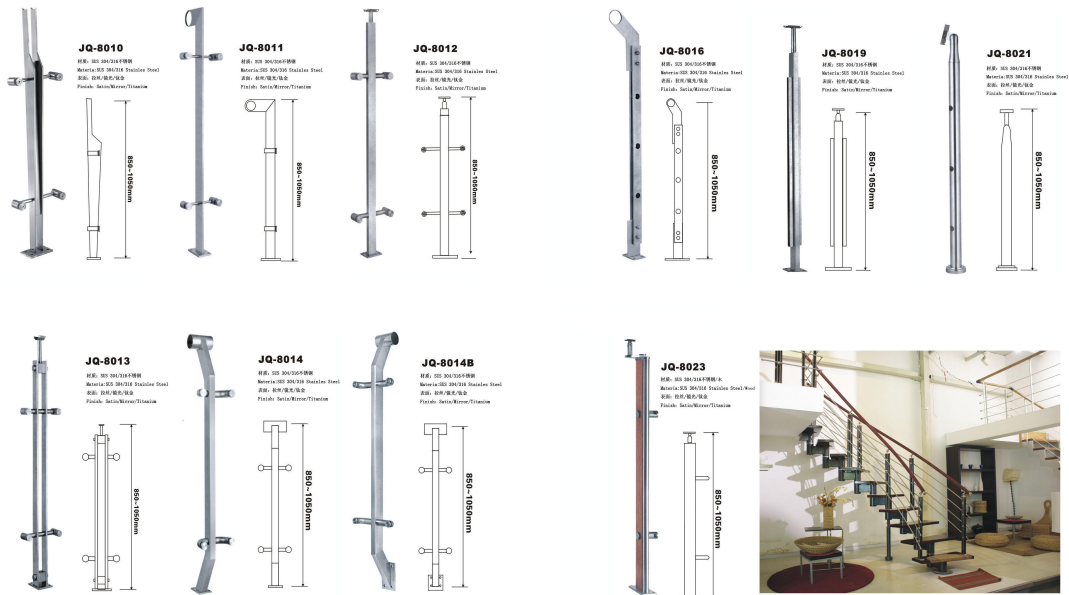

Banister Series

Material:
Stainless steel
Aluminum
wood

Material of ordering: Titanium mirror Satin

003-004 SANHE