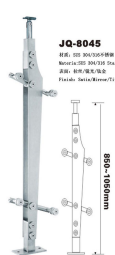

Banister Series

Material of ordering: Titanium mirror Satin

007-008 SANHE