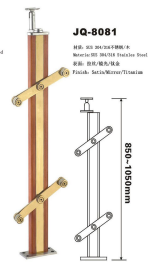

JQ-8079

JQ-8081

Banister Series

Material:
Stainless steel
Aluminum
wood

Material of ordering: Titanium mirror Satin

013-014

SANHE