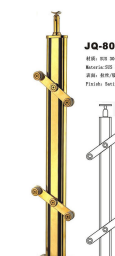

Banister Series

Material of ordering: Titanium mirror Satin

007-008 SANHE