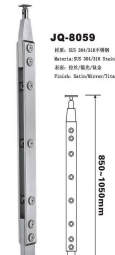

Banister Series

Material of ordering: Titanium mirror Satin

009-010 SANHE