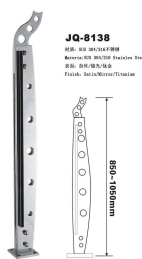

Banister Series

Material:
Stainless steel
Aluminum
wood

Material of ordering: Titanium mirror Satin

015-016 SANHE