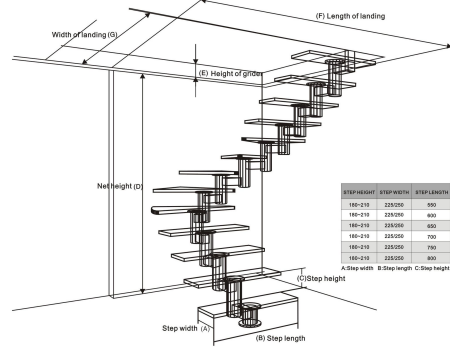

High quality production

INFORMATION REQUIRED FOR PRICES OF STAIR

Banister Series

Material of ordering: Titanium mirror Satin

029-030 SANHE