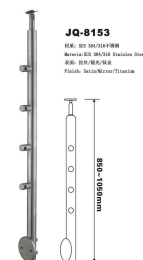

Banister Series

Material:
Stainless steel
Aluminum
wood

Material of ordering: Titanium mirror Satin

017-018 SANHE