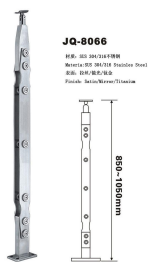

Banister Series

Material:
Stainless steel
Aluminum
wood

Material of ordering: Titanium mirror Satin

011-012

SANHE

JQ-8066