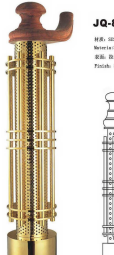

Banister Series

Material of ordering: Titanium mirror Satin

009-010 SANHE