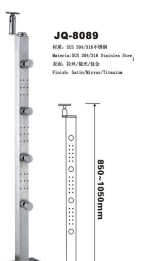

JQ-8086

JQ-8089