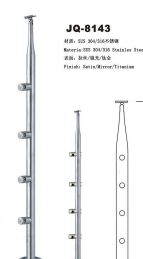

Banister Series

Material:
Stainless steel
Aluminum
wood

Material of ordering: Titanium mirror Satin

015-016 SANHE