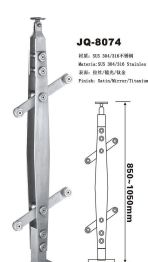

JQ-8072

JQ-8074