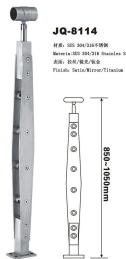

Banister Series

Material:
Stainless steel
Aluminum
wood

Material of ordering: Titanium mirror Satin

015-016 SANHE