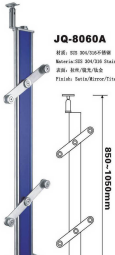

Banister Series

Material of ordering: Titanium mirror Satin

009-010 SANHE