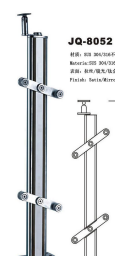

Banister Series

Material of ordering: Titanium mirror Satin

007-008 SANHE