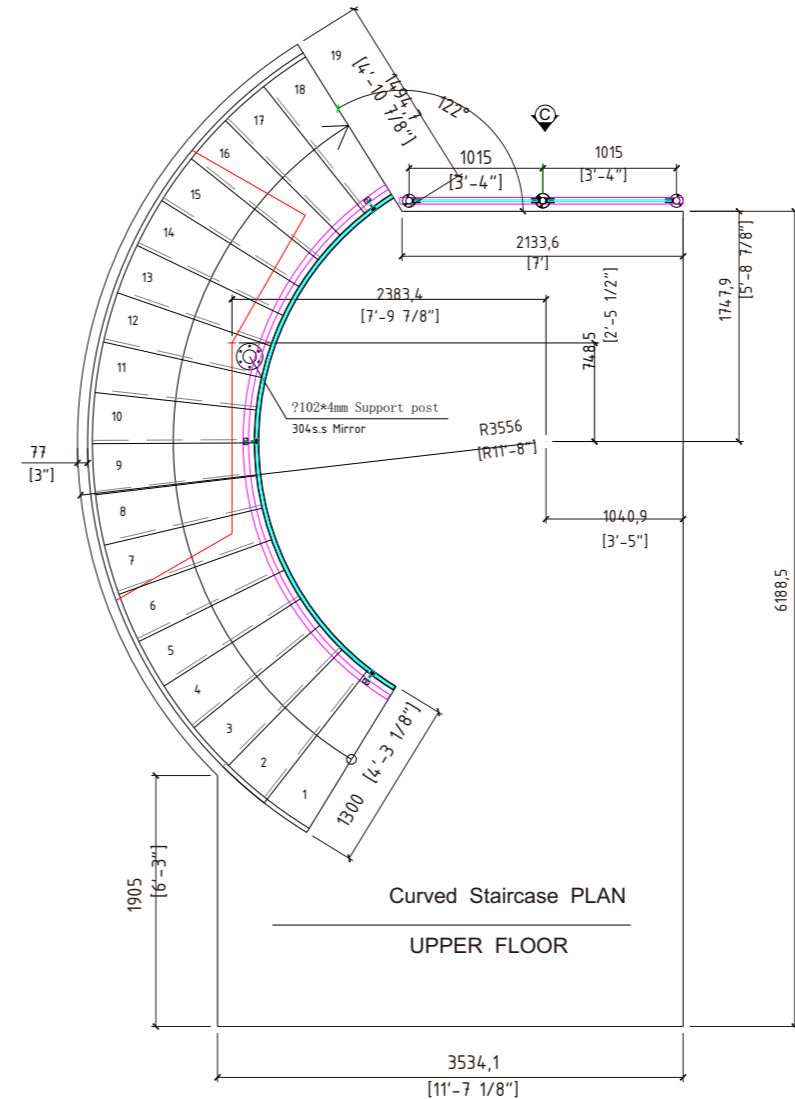

Floor height(H):deciding step height and step quantity

Step height(R)

Step depth(D)

Step width(B)

Straight Staircase

Reference Specification:
 Floor height:2625mm
 Step width:1010mm
 Center beam thickness:6mm
 Riser:187.5mm

Reference Specification
 Floor height:3000mm
 Step width:1200mm
 Center beam thickness:10mm
 Riser:187.5mm

Component
 Stair beam:250*100*10mm carbon steel .sus304,sus316 satin/mirror finish
 Tread support:40*40*5mm /50*50*5mm tube carbon steel .sus304,sus316 satin/mirror finish
 Tread:Carbon steel;stainless steel,solid wood;Glass.
 Handrail:Diameter 50.8mm carbon steel;stainless steel;PVC;wood
 Railing:Glass;carbon steel;stainless steel

A_ELEVATION

■ Glass Floating Staircase

■ Wood Floating Staircase

Curved Staircase

Technical Data:

Floor height:3467mm
 Step width:1000mm
 Center beam thickness:6mm
 Riser:188.8mm

Component

Stair beam:300*6+300*6mm carbon steel
 .sus304,sus316 satin/mirror finish
 Tread support:40*40*5mm;50*50*5mm; 6mm/5mm
 bend plate carbon steel .sus304,sus316 satin/mirror
 finish
 Tread:Carbon steel;stainless steel,solid wood;Glass.
 Baluster:Diameter 50.8mm baluster carbon steel
 .sus304,sus316 satin/mirror finish
 Handrail:Diameter 50.8mm carbon steel;stainless
 steel;PVC;wood
 Rod:8mm solid rod,12.7mm rod,carbon steel
 .sus304,sus316 satin/mirror finish

For Glass 12mm to 6+1.52+6mm tempered laminated glass

For 12mm to 6+1.52+6mm tempered laminated glass

For 12mm to 6+1.52+6mm tempered laminated glass

For 12mm to 6+1.52+6mm tempered laminated glass

Color Options