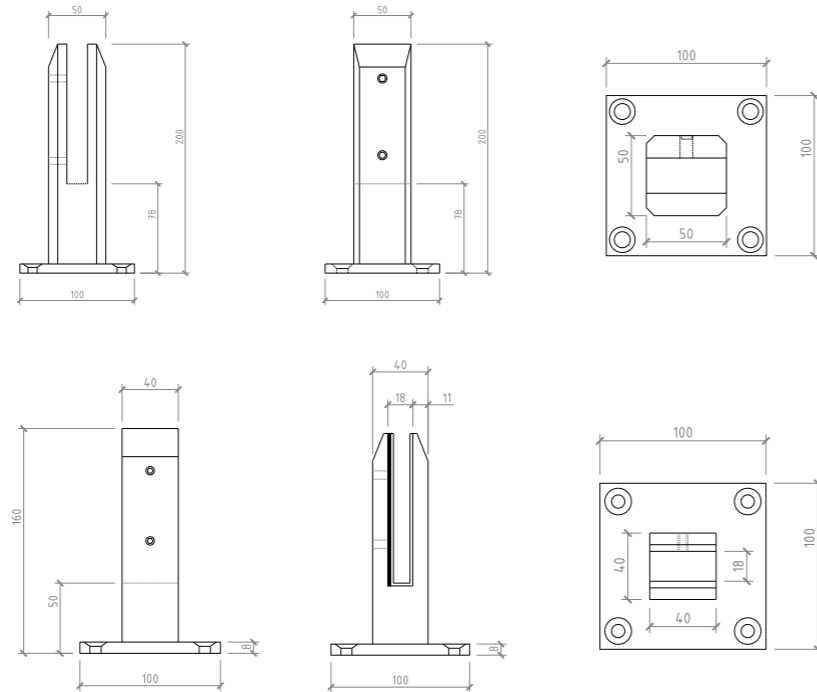

PRR-S002

PRR-S001

PRR-S003

Square Spigot
 Size 40 x 40 x 160mm
 Size 50 x 50 x 200mm

PRS 002

PRR-S005

PRR-S004

PRR-S006