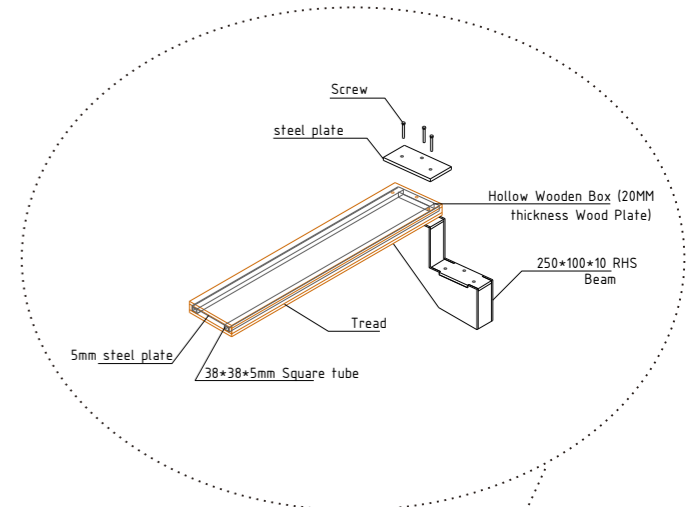

Component
 Stair beam:200*100*6mm 150*150*6mm carbon steel
 .sus304,sus316 satin/mirror finish
 Tread support:38*38mm tube;6mm tread plate carbon steel
 .sus304,sus316 satin/mirror finish
 Tread:Carbon steel;stainless steel,solid wood;Glass.
 Baluster:Diameter 50.8mm baluster carbon steel
 .sus304,sus316 satin/mirror finish
 Handrail:Diameter 50.8mm carbon steel;stainless
 steel;PVC;wood
 Railing:Glass;carbon steel;stainless steel

PR-L016

Double Stringer Straight Staircase

Straight Glass Staircase

Outdoor Staircase

Floating Staircase

PR-F001

PR-F002

PR-F003

Reference Specification
 Floor height:3000mm
 Step width:1200mm
 Center beam thickness:10mm
 Riser:187.5mm

Component
 Stair beam:250*100*10mm carbon steel .sus304,sus316 satin/mirror finish
 Tread support:40*40*5mm /50*50*5mm tube carbon steel .sus304,sus316 satin/mirror finish
 Tread:Carbon steel;stainless steel,solid wood;Glass.
 Handrail:Diameter 50.8mm carbon steel;stainless steel;PVC;wood
 Railing:Glass;carbon steel;stainless steel

A_ELEVATION

■ Glass Floating Staircase

■ Wood Floating Staircase

Curved Staircase

Technical Data:

Floor height:3467mm
 Step width:1000mm
 Center beam thickness:6mm
 Riser:188.8mm

Component

Stair beam:300*6+300*6mm carbon steel
 .sus304,sus316 satin/mirror finish
 Tread support:40*40*5mm;50*50*5mm; 6mm/5mm
 bend plate carbon steel .sus304,sus316 satin/mirror
 finish
 Tread:Carbon steel;stainless steel,solid wood;Glass.
 Baluster:Diameter 50.8mm baluster carbon steel
 .sus304,sus316 satin/mirror finish
 Handrail:Diameter 50.8mm carbon steel;stainless
 steel;PVC;wood
 Rod:8mm solid rod,12.7mm rod,carbon steel
 .sus304,sus316 satin/mirror finish