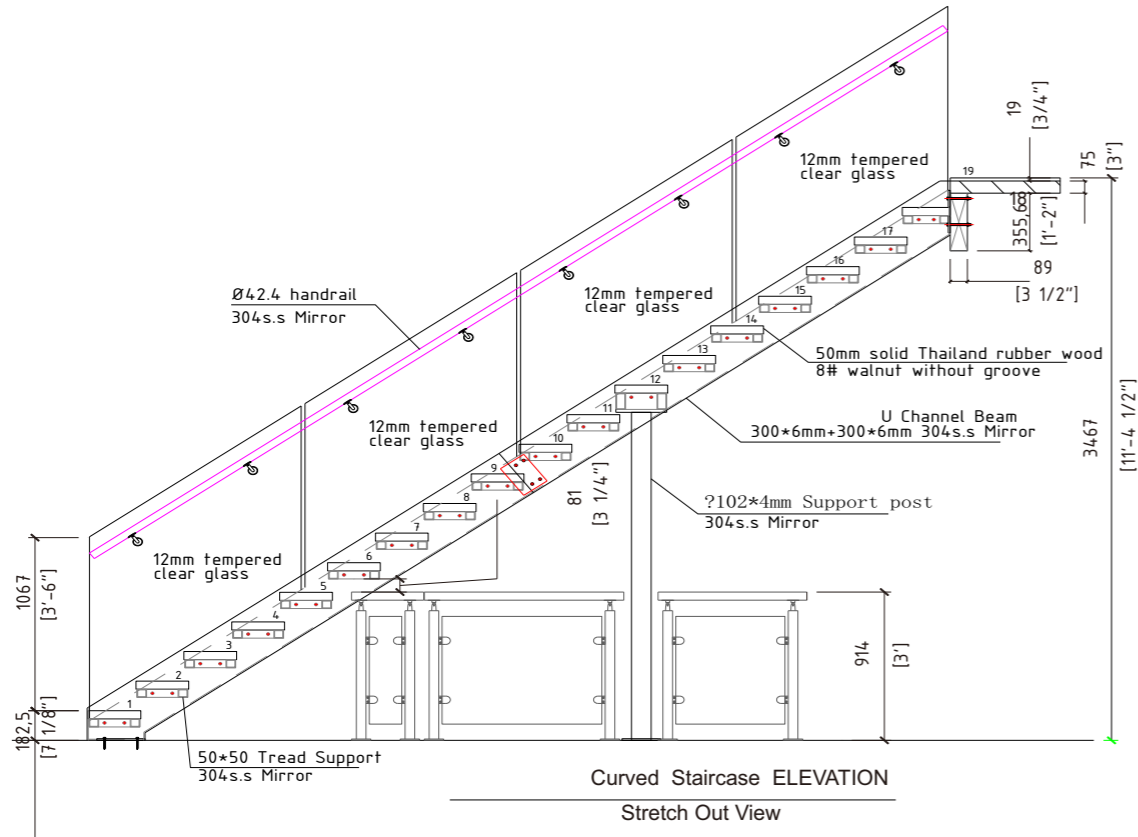

Floor height(H):deciding step height and step quantity

Step height(R)

Step depth(D)

Step width(B)

Straight Staircase

Reference Specification:
 Floor height:2625mm
 Step width:1010mm
 Center beam thickness:6mm
 Riser:187.5mm

Reference Specification
 Floor height:3000mm
 Step width:1200mm
 Center beam thickness:10mm
 Riser:187.5mm

Component
 Stair beam:250*100*10mm carbon steel .sus304,sus316 satin/mirror finish
 Tread support:40*40*5mm /50*50*5mm tube carbon steel .sus304,sus316 satin/mirror finish
 Tread:Carbon steel;stainless steel,solid wood;Glass.
 Handrail:Diameter 50.8mm carbon steel;stainless steel;PVC;wood
 Railing:Glass;carbon steel;stainless steel

A_ELEVATION

■ Glass Floating Staircase

■ Wood Floating Staircase

Curved Staircase

Technical Data:

Floor height:3467mm
 Step width:1000mm
 Center beam thickness:6mm
 Riser:188.8mm

Component

Stair beam:300*6+300*6mm carbon steel
 .sus304,sus316 satin/mirror finish
 Tread support:40*40*5mm;50*50*5mm; 6mm/5mm
 bend plate carbon steel .sus304,sus316 satin/mirror
 finish
 Tread:Carbon steel;stainless steel,solid wood;Glass.
 Baluster:Diameter 50.8mm baluster carbon steel
 .sus304,sus316 satin/mirror finish
 Handrail:Diameter 50.8mm carbon steel;stainless
 steel;PVC;wood
 Rod:8mm solid rod,12.7mm rod,carbon steel
 .sus304,sus316 satin/mirror finish