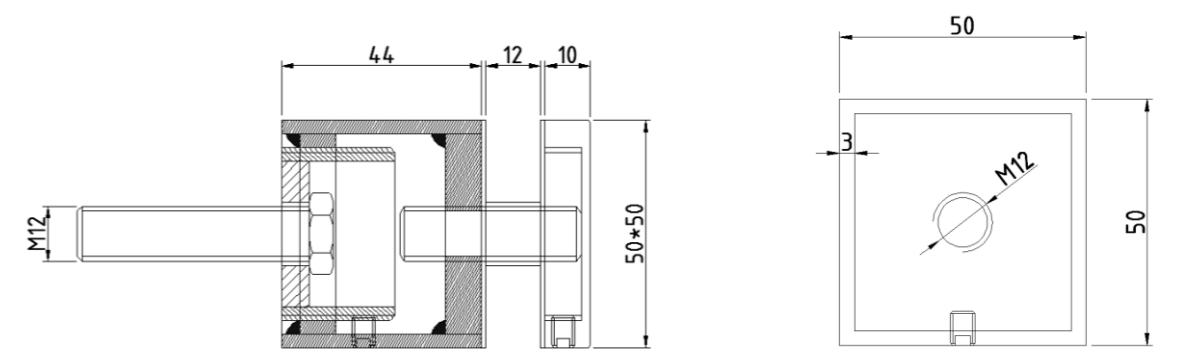

PRR-P005

Standoff Glass Railing