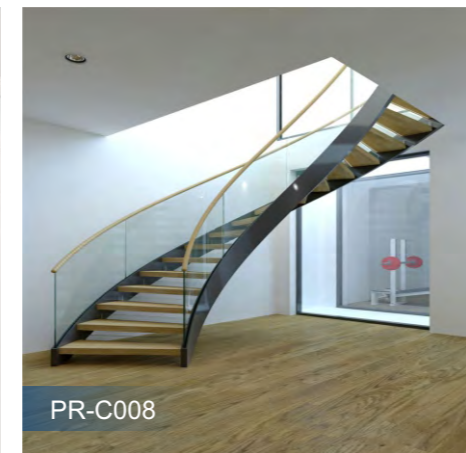

Prima Housing