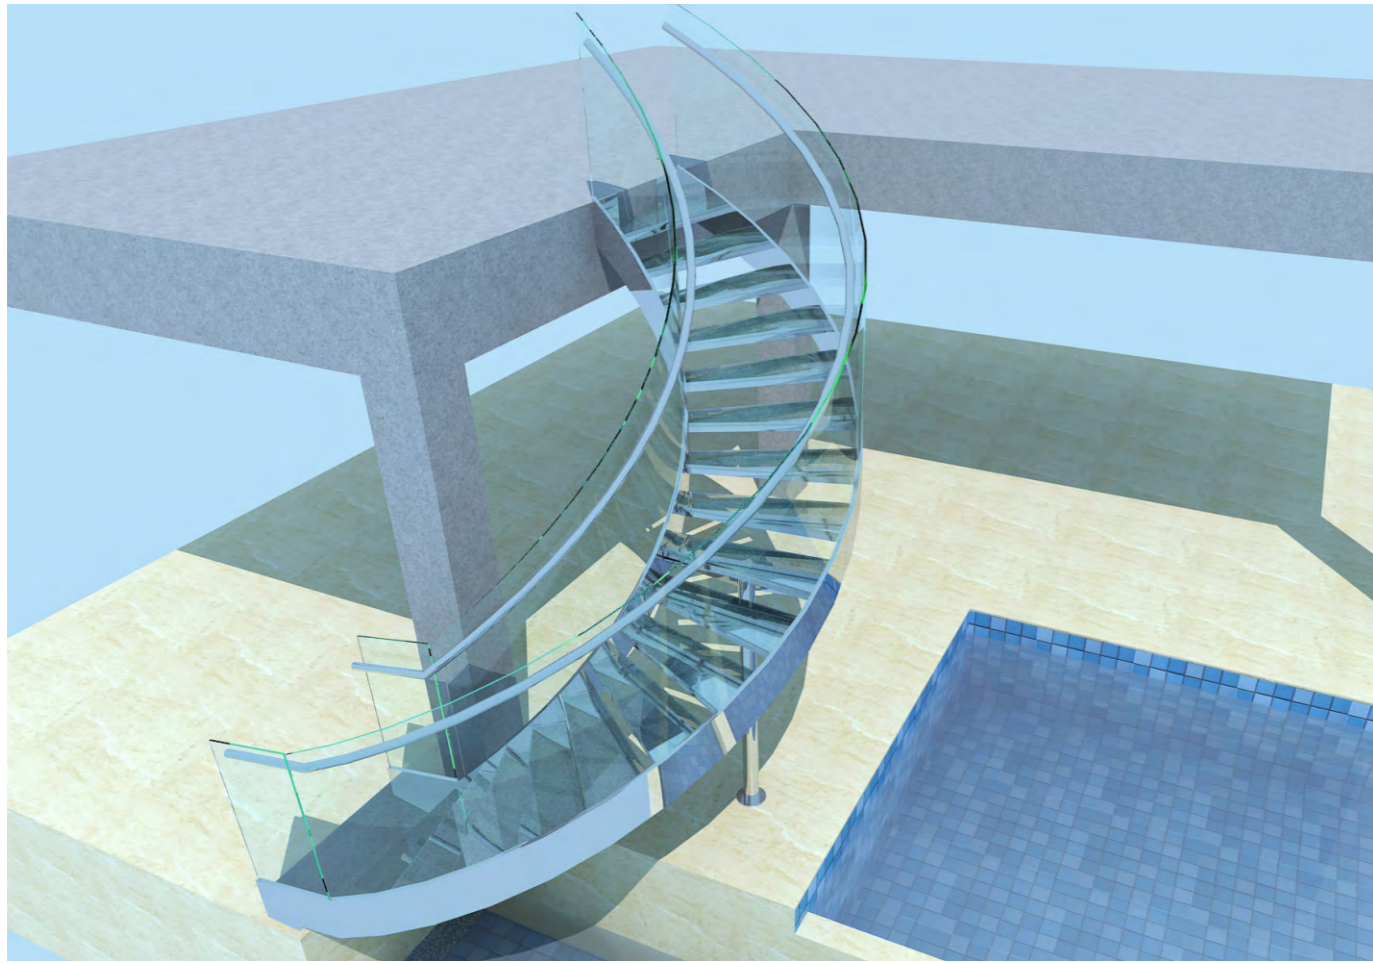

A_ELEVATION

■ Glass Floating Staircase

■ Wood Floating Staircase

Curved Staircase

Technical Data:

Floor height:3467mm
 Step width:1000mm
 Center beam thickness:6mm
 Riser:188.8mm

Component

Stair beam:300*6+300*6mm carbon steel
 .sus304,sus316 satin/mirror finish
 Tread support:40*40*5mm;50*50*5mm; 6mm/5mm
 bend plate carbon steel .sus304,sus316 satin/mirror
 finish
 Tread:Carbon steel;stainless steel,solid wood;Glass.
 Baluster:Diameter 50.8mm baluster carbon steel
 .sus304,sus316 satin/mirror finish
 Handrail:Diameter 50.8mm carbon steel;stainless
 steel;PVC;wood
 Rod:8mm solid rod,12.7mm rod,carbon steel
 .sus304,sus316 satin/mirror finish