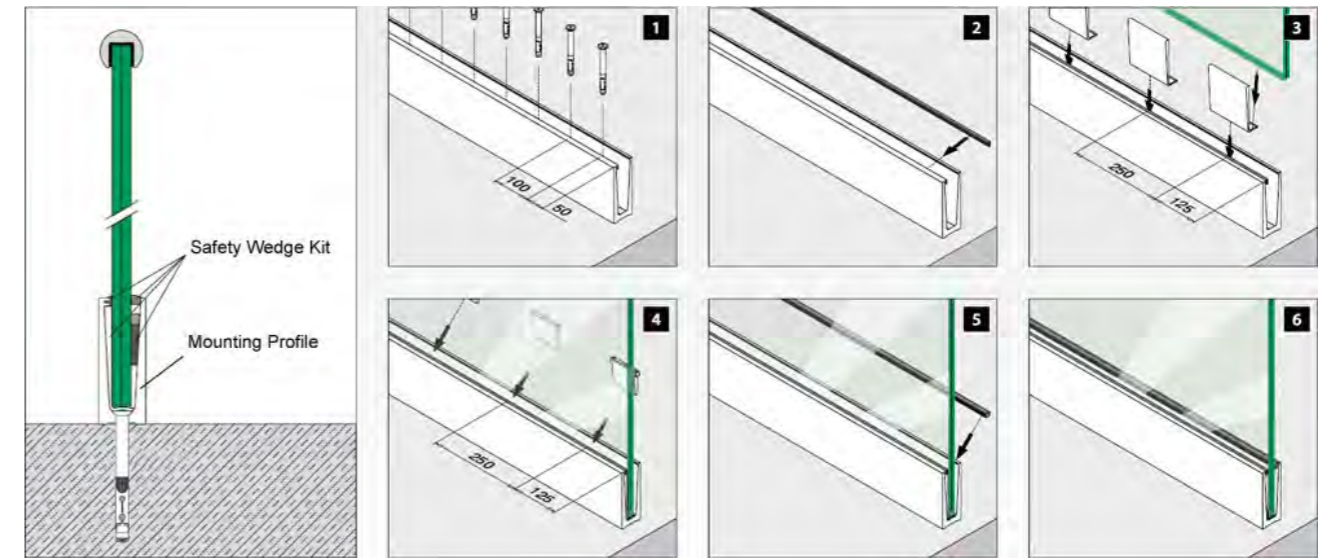

Installation Method