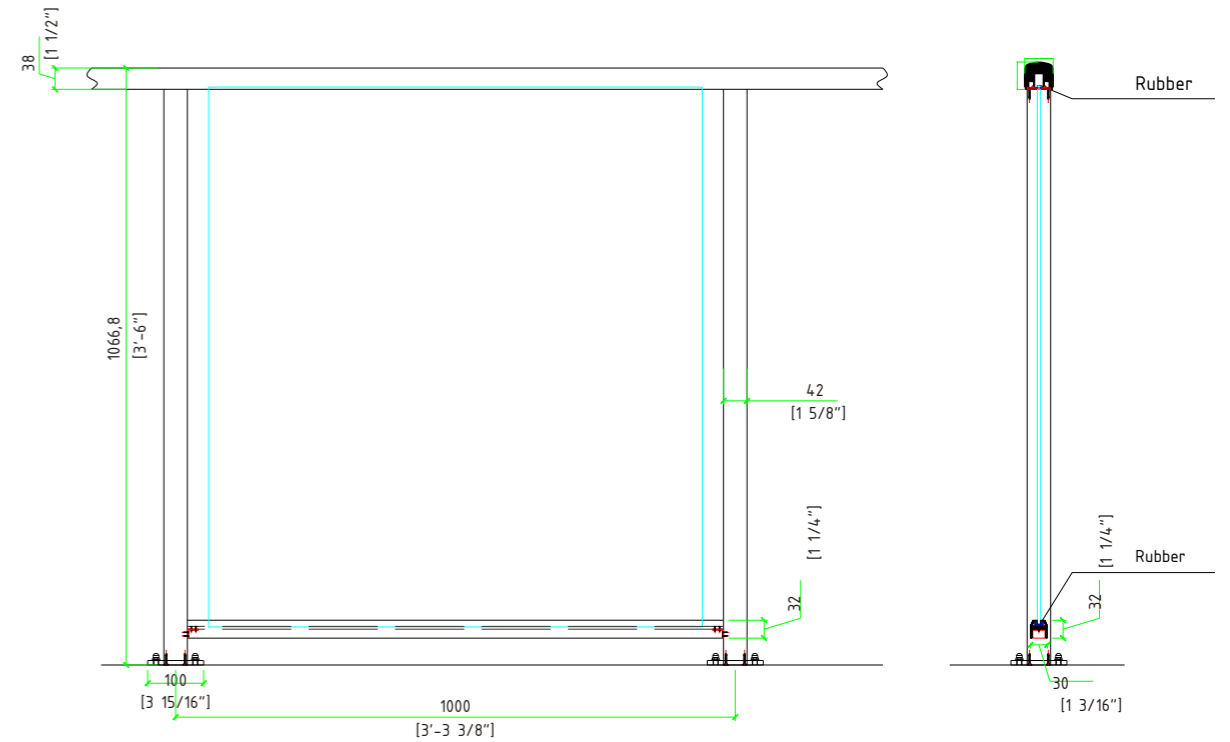

Aluminum Glass Railing