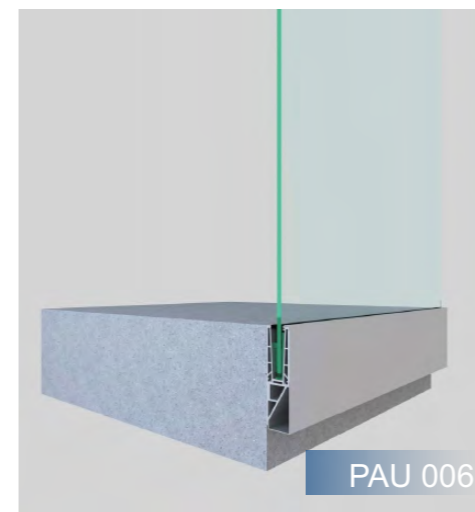

For 12mm to 6+1.52+6mm tempered laminated glass