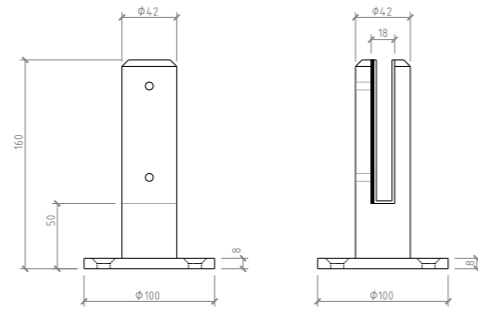

A_ELEVATION

■ Glass Floating Staircase

■ Wood Floating Staircase

Curved Staircase

Technical Data:

Floor height:3467mm
 Step width:1000mm
 Center beam thickness:6mm
 Riser:188.8mm

Component

Stair beam:300*6+300*6mm carbon steel
 .sus304,sus316 satin/mirror finish
 Tread support:40*40*5mm;50*50*5mm; 6mm/5mm
 bend plate carbon steel .sus304,sus316 satin/mirror
 finish
 Tread:Carbon steel;stainless steel,solid wood;Glass.
 Baluster:Diameter 50.8mm baluster carbon steel
 .sus304,sus316 satin/mirror finish
 Handrail:Diameter 50.8mm carbon steel;stainless
 steel;PVC;wood
 Rod:8mm solid rod,12.7mm rod,carbon steel
 .sus304,sus316 satin/mirror finish

PRR-U004

PRR-U006

PRR-U005

PRR-U007

■ Spigot Glass Railing

Spigot Glass Railing

Round Spigot
Dia42 x H160mm

PRS 001

PRR-S002

PRR-S001

PRR-S003

Square Spigot
 Size 40 x 40 x 160mm
 Size 50 x 50 x 200mm

PRS 002

PRR-S005

PRR-S004

PRR-S006