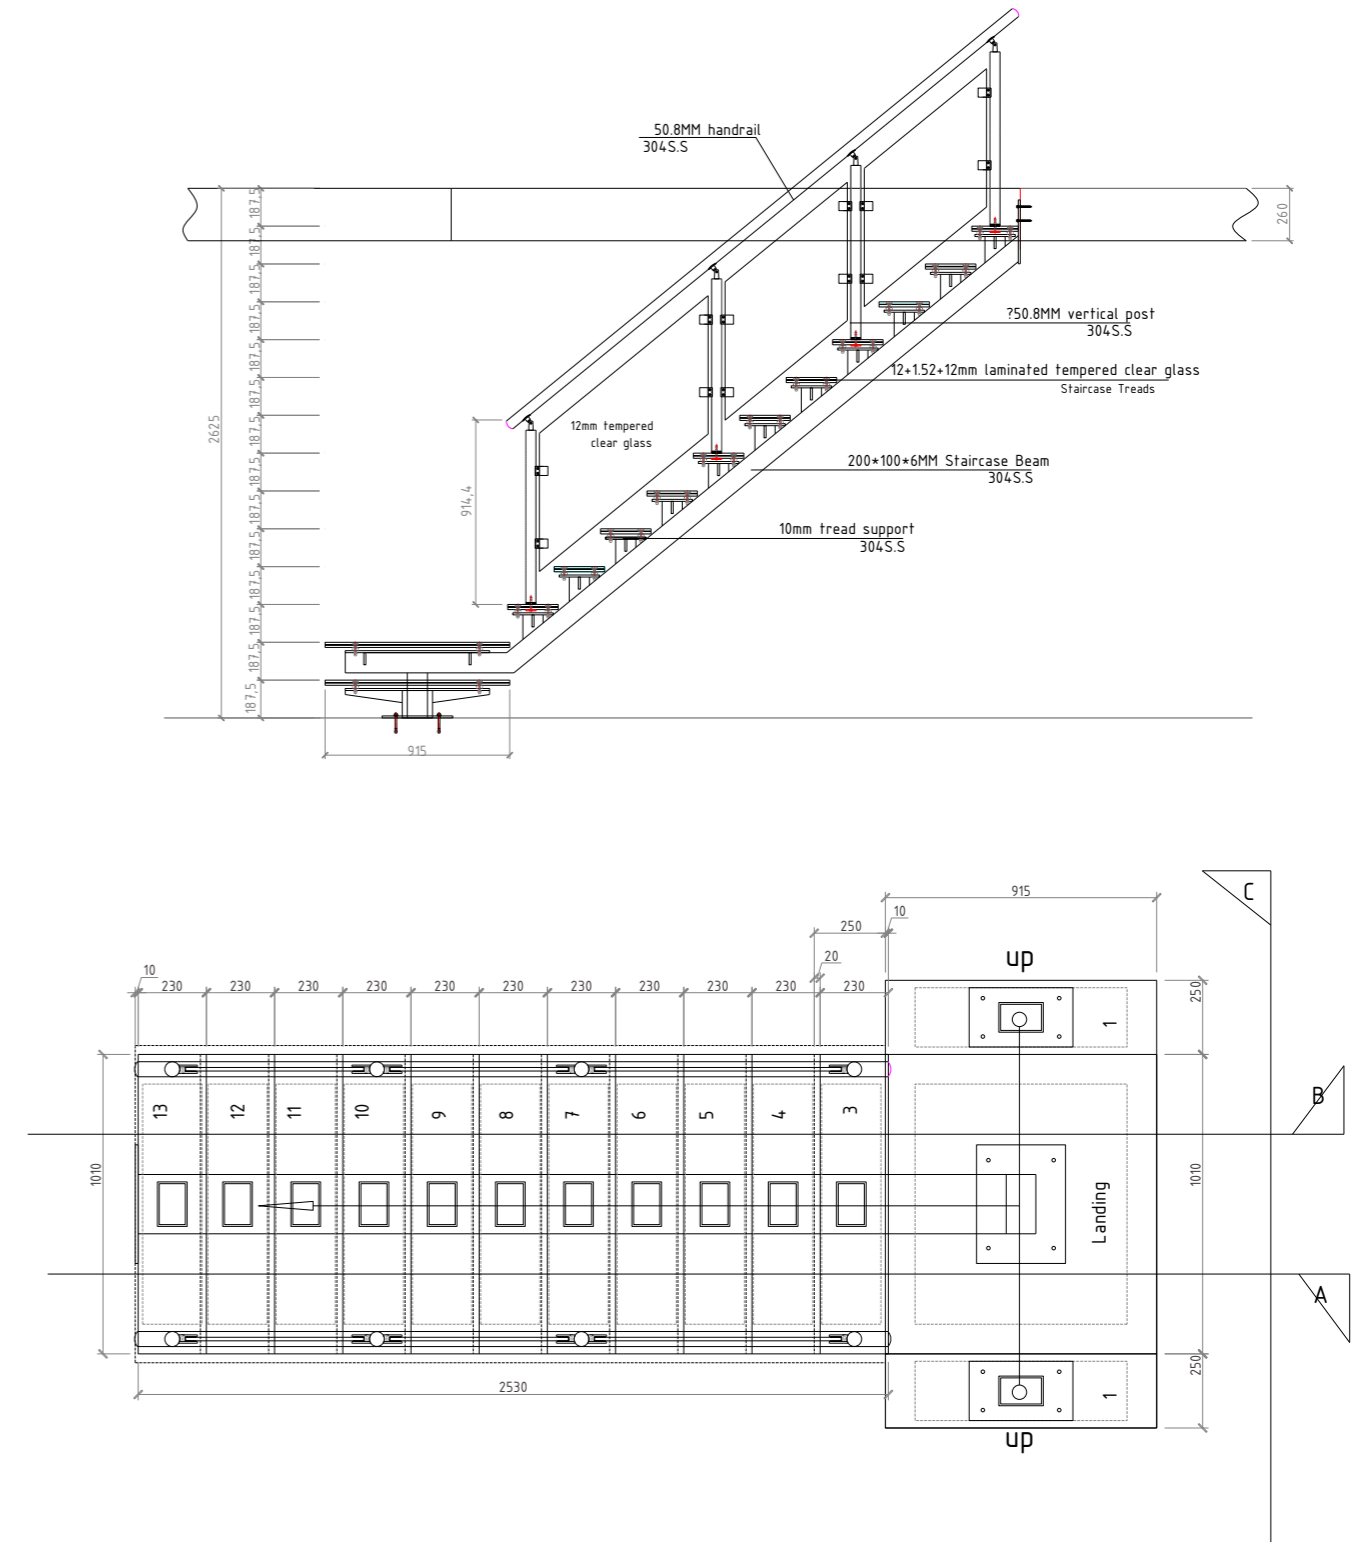

Prima Staircase

Customized Tread's Color

How to measure the staircase dimension?

Well width(W):deciding step length

Well length(L):deciding the shape of staircase

Beam thickness(A):deciding the fixing position

Floor height(H):deciding step height and step quantity

Step height(R)

Step depth(D)

Step width(B)

Straight Staircase

Reference Specification:
 Floor height:2625mm
 Step width:1010mm
 Center beam thickness:6mm
 Riser:187.5mm

Component
 Stair beam:200*100*6mm 150*150*6mm carbon steel
 .sus304,sus316 satin/mirror finish
 Tread support:38*38mm tube;6mm tread plate carbon steel
 .sus304,sus316 satin/mirror finish
 Tread:Carbon steel;stainless steel,solid wood;Glass.
 Baluster:Diameter 50.8mm baluster carbon steel
 .sus304,sus316 satin/mirror finish
 Handrail:Diameter 50.8mm carbon steel;stainless
 steel;PVC;wood
 Railing:Glass;carbon steel;stainless steel

Reference Specification
 Floor height:3000mm
 Step width:1200mm
 Center beam thickness:10mm
 Riser:187.5mm

Component
 Stair beam:250*100*10mm carbon steel .sus304,sus316 satin/mirror finish
 Tread support:40*40*5mm /50*50*5mm tube carbon steel .sus304,sus316 satin/mirror finish
 Tread:Carbon steel;stainless steel,solid wood;Glass.
 Handrail:Diameter 50.8mm carbon steel;stainless steel;PVC;wood
 Railing:Glass;carbon steel;stainless steel