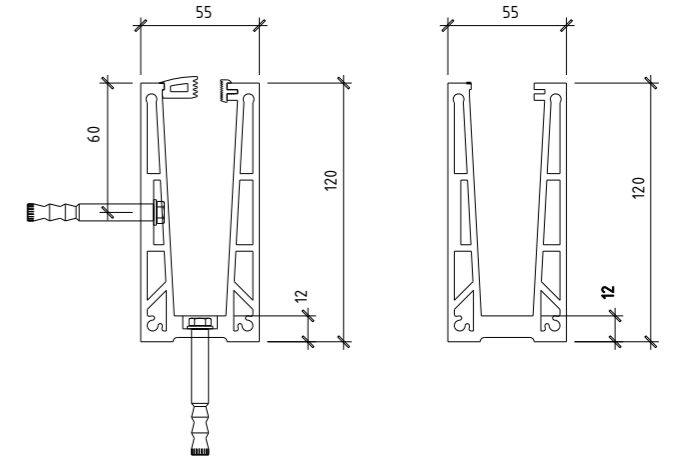

For 12mm to 6+1.52+6mm tempered laminated glass