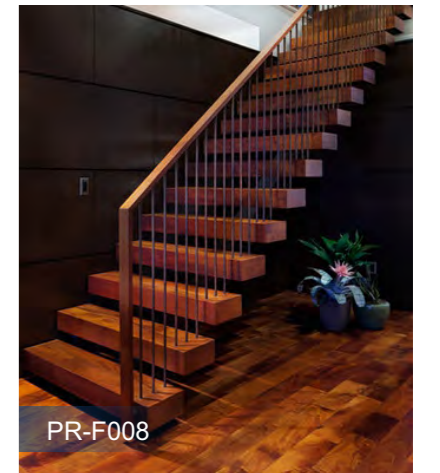

■ Wood Floating Staircase