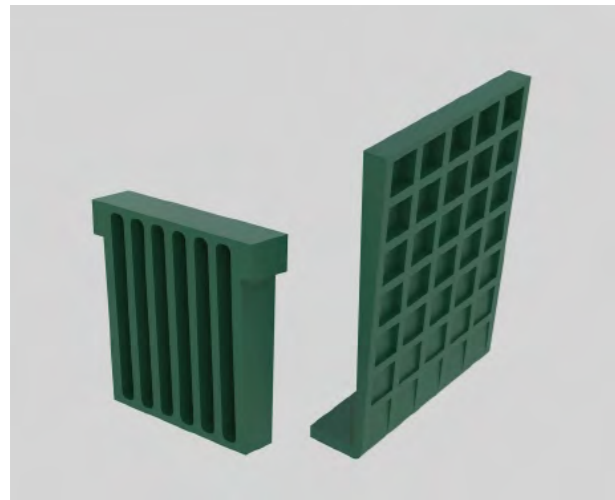

Prima Railing

Glass Railing with Aluminum U Channel Base

62 & 70.5 U channel

Structure of product

45 U channel

For 12mm to 6+1.52+6mm tempered laminated glass
PAU 002

Installation Method

Other Designs