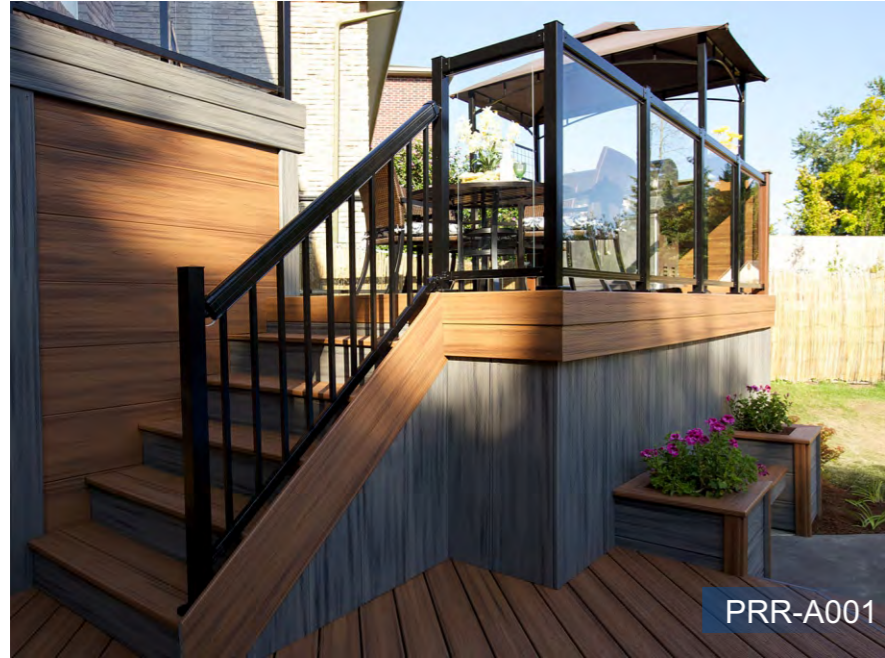

Aluminum Railing