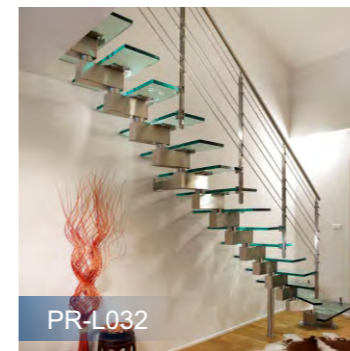

Component
 Stair beam:200*100*6mm 150*150*6mm carbon steel
 .sus304,sus316 satin/mirror finish
 Tread support:38*38mm tube;6mm tread plate carbon steel
 .sus304,sus316 satin/mirror finish
 Tread:Carbon steel;stainless steel,solid wood;Glass.
 Baluster:Diameter 50.8mm baluster carbon steel
 .sus304,sus316 satin/mirror finish
 Handrail:Diameter 50.8mm carbon steel;stainless
 steel;PVC;wood
 Railing:Glass;carbon steel;stainless steel

Central Beam Straight Staircase

PR-L009

PR-L010

PR-L013

PR-L014

PR-L011

PR-L012

PR-L015

PR-L016

Double Stringer Straight Staircase

Straight Glass Staircase

Outdoor Staircase

Floating Staircase

PR-F001

PR-F002

PR-F003