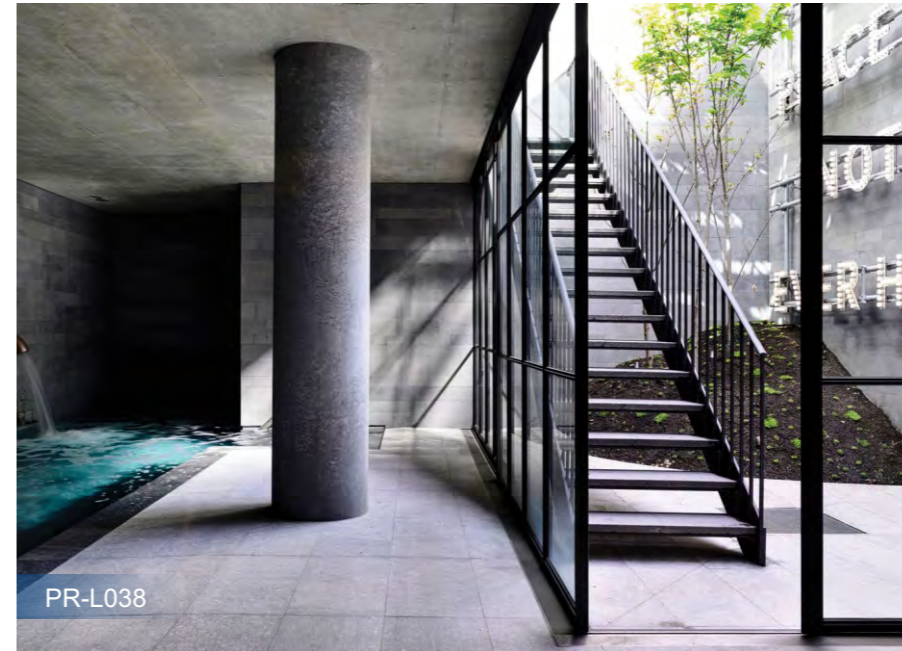

PR-L016

Double Stringer Straight Staircase

Straight Glass Staircase

Outdoor Staircase

Floating Staircase

PR-F001

PR-F002

PR-F003

Reference Specification
 Floor height:3000mm
 Step width:1200mm
 Center beam thickness:10mm
 Riser:187.5mm

Component
 Stair beam:250*100*10mm carbon steel .sus304,sus316 satin/mirror finish
 Tread support:40*40*5mm /50*50*5mm tube carbon steel .sus304,sus316 satin/mirror finish
 Tread:Carbon steel;stainless steel,solid wood;Glass.
 Handrail:Diameter 50.8mm carbon steel;stainless steel;PVC;wood
 Railing:Glass;carbon steel;stainless steel