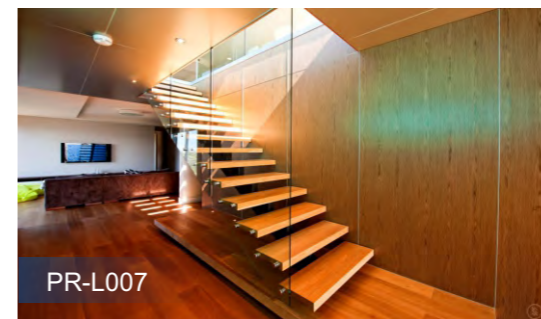

PR-L013

Central Beam Straight Staircase