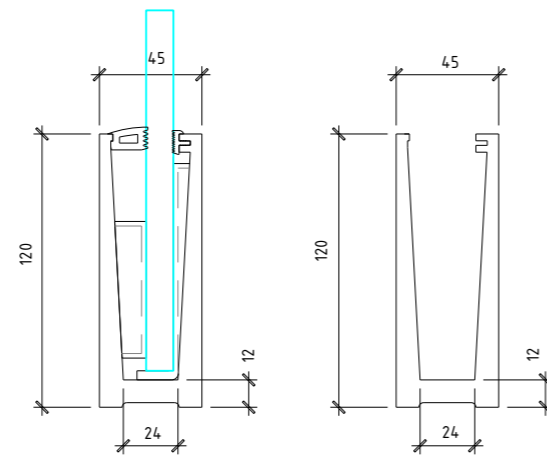

Floor height(H):deciding step height and step quantity

Step height(R)

Step depth(D)

Step width(B)

Straight Staircase

Reference Specification:
 Floor height:2625mm
 Step width:1010mm
 Center beam thickness:6mm
 Riser:187.5mm

Reference Specification
 Floor height:3000mm
 Step width:1200mm
 Center beam thickness:10mm
 Riser:187.5mm

Component
 Stair beam:250*100*10mm carbon steel .sus304,sus316 satin/mirror finish
 Tread support:40*40*5mm /50*50*5mm tube carbon steel .sus304,sus316 satin/mirror finish
 Tread:Carbon steel;stainless steel,solid wood;Glass.
 Handrail:Diameter 50.8mm carbon steel;stainless steel;PVC;wood
 Railing:Glass;carbon steel;stainless steel

A_ELEVATION

■ Glass Floating Staircase

■ Wood Floating Staircase

Curved Staircase

Technical Data:

Floor height:3467mm
 Step width:1000mm
 Center beam thickness:6mm
 Riser:188.8mm

Component

Stair beam:300*6+300*6mm carbon steel
 .sus304,sus316 satin/mirror finish
 Tread support:40*40*5mm;50*50*5mm; 6mm/5mm
 bend plate carbon steel .sus304,sus316 satin/mirror
 finish
 Tread:Carbon steel;stainless steel,solid wood;Glass.
 Baluster:Diameter 50.8mm baluster carbon steel
 .sus304,sus316 satin/mirror finish
 Handrail:Diameter 50.8mm carbon steel;stainless
 steel;PVC;wood
 Rod:8mm solid rod,12.7mm rod,carbon steel
 .sus304,sus316 satin/mirror finish

Prima Railing

Glass Railing with Aluminum U Channel Base

62 & 70.5 U channel

Structure of product

45 U channel

For 12mm to 6+1.52+6mm tempered laminated glass
PAU 002

Installation Method

Other Designs