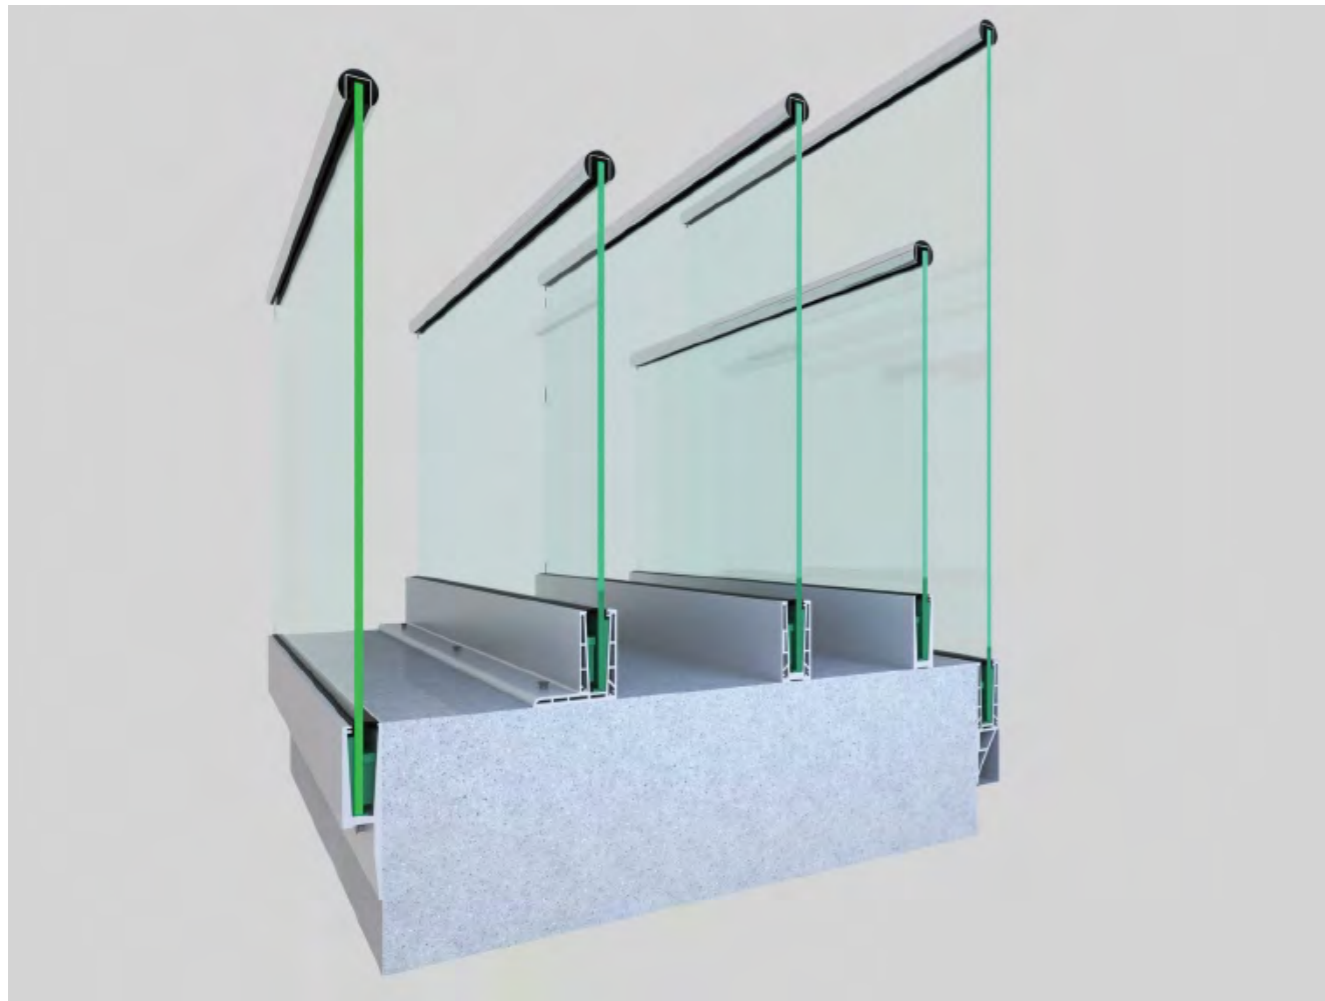

Other Designs

For Glass 12mm to 6+1.52+6mm tempered laminated glass