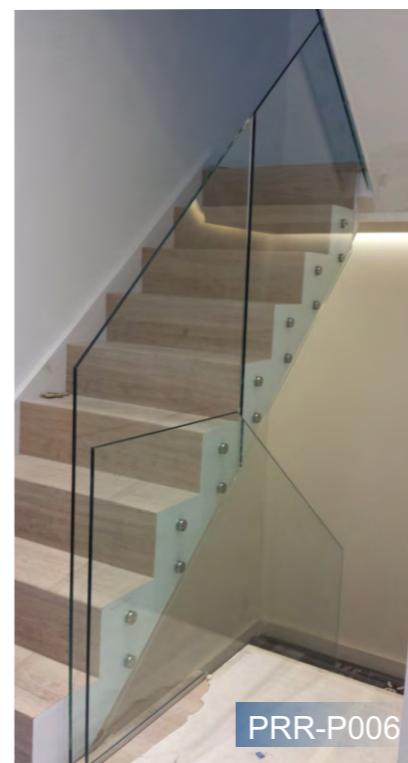

PRR-S002

PRR-S001

PRR-S003

Square Spigot
 Size 40 x 40 x 160mm
 Size 50 x 50 x 200mm

PRS 002

PRR-S005

PRR-S004

PRR-S006

■ For Swimming Pool

■ Self-closing door lock

Other designs

Standoff Glass Railing

PRR-P003

PRR-P005

PRR-P004

PRR-P006

PRR-P007

Class Railing Baluster

Round Baluster

Square Baluster

PRR-B010

PRR-B013

PRR-B011

PRR-B012