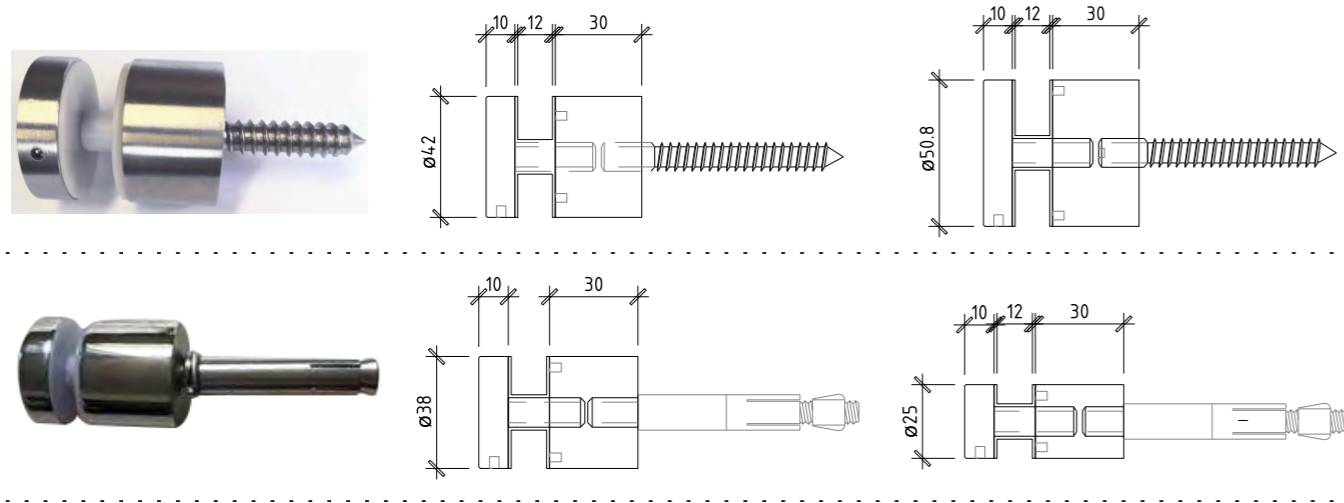

■ For Swimming Pool

■ Self-closing door lock

Other designs

Standoff Glass Railing

PRR-P003

PRR-P005

PRR-P004

PRR-P006