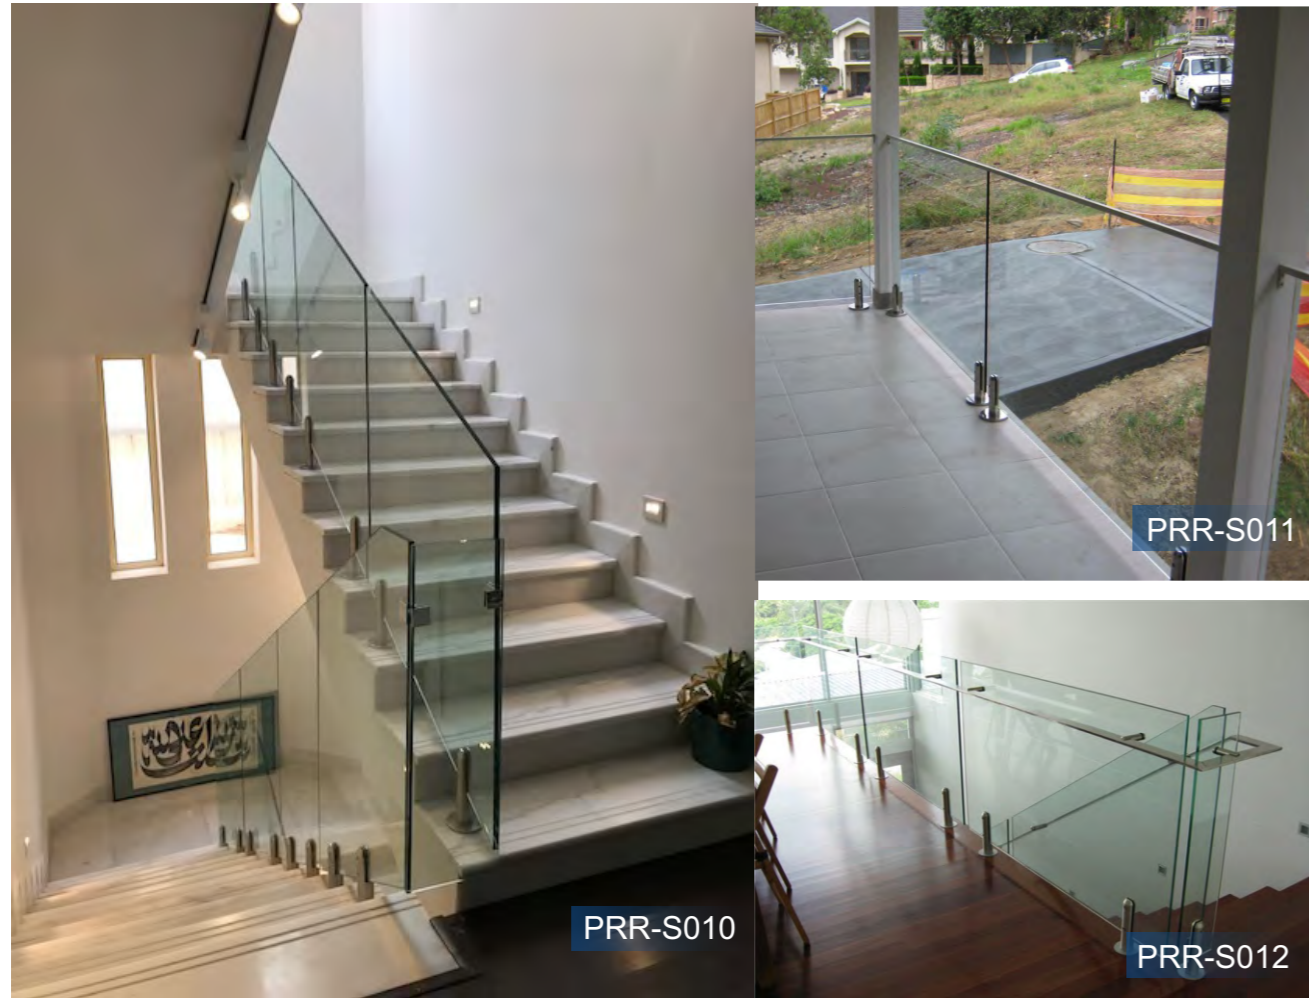

PRR-S002

PRR-S001

PRR-S003

Square Spigot
 Size 40 x 40 x 160mm
 Size 50 x 50 x 200mm

PRS 002

PRR-S005

PRR-S004

PRR-S006

■ For Swimming Pool

■ Self-closing door lock

Other designs

Standoff Glass Railing

PRR-P003

PRR-P005

PRR-P004

PRR-P006