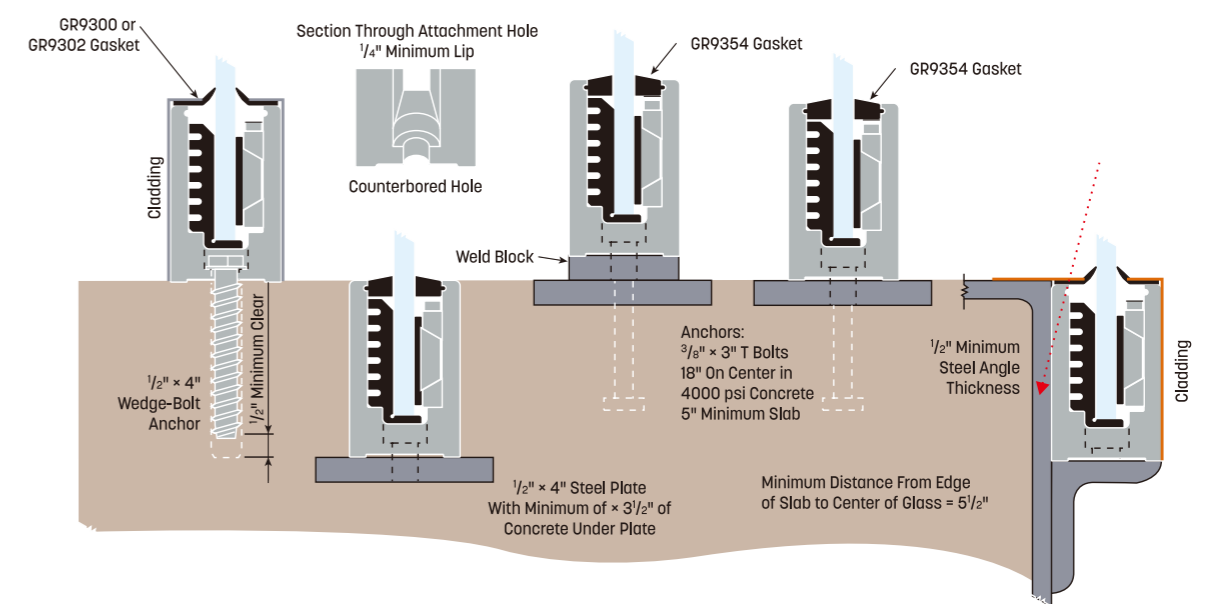

A_ELEVATION

■ Glass Floating Staircase

■ Wood Floating Staircase

Curved Staircase

Technical Data:

Floor height:3467mm
 Step width:1000mm
 Center beam thickness:6mm
 Riser:188.8mm

Component

Stair beam:300*6+300*6mm carbon steel
 .sus304,sus316 satin/mirror finish
 Tread support:40*40*5mm;50*50*5mm; 6mm/5mm
 bend plate carbon steel .sus304,sus316 satin/mirror
 finish
 Tread:Carbon steel;stainless steel,solid wood;Glass.
 Baluster:Diameter 50.8mm baluster carbon steel
 .sus304,sus316 satin/mirror finish
 Handrail:Diameter 50.8mm carbon steel;stainless
 steel;PVC;wood
 Rod:8mm solid rod,12.7mm rod,carbon steel
 .sus304,sus316 satin/mirror finish

Prima Railing

Glass Railing with Aluminum U Channel Base

62 & 70.5 U channel

Structure of product

45 U channel

For 12mm to 6+1.52+6mm tempered laminated glass
PAU 002

Installation Method

Other Designs