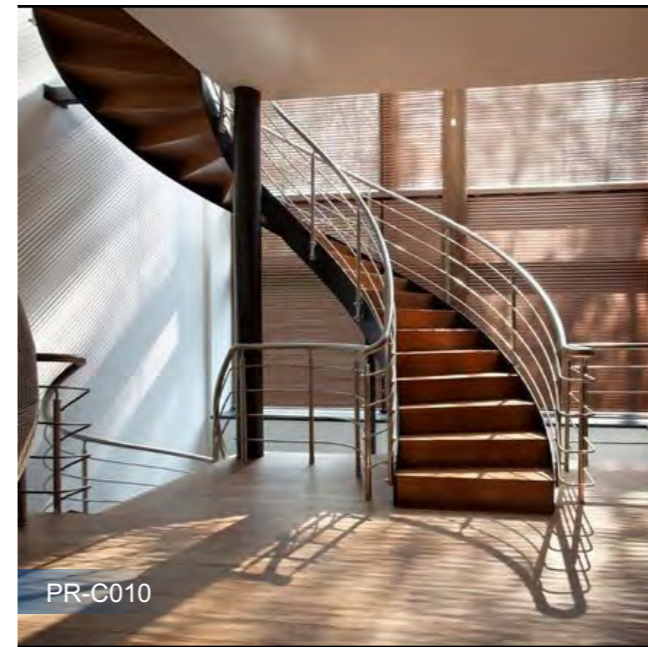

Prima Housing