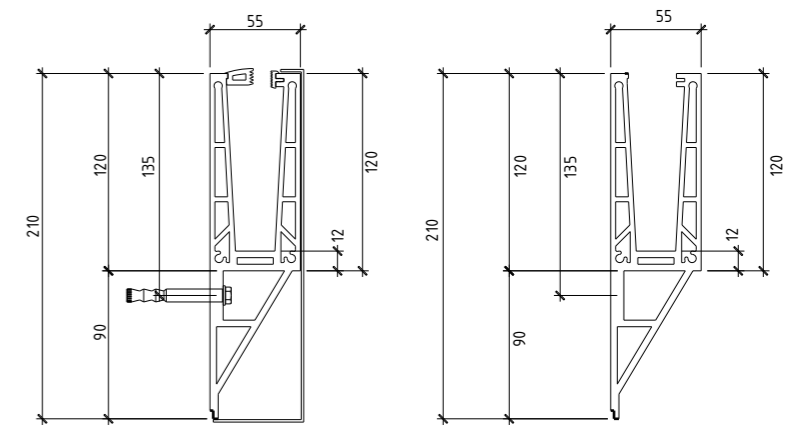

For 12mm to 6+1.52+6mm tempered laminated glass