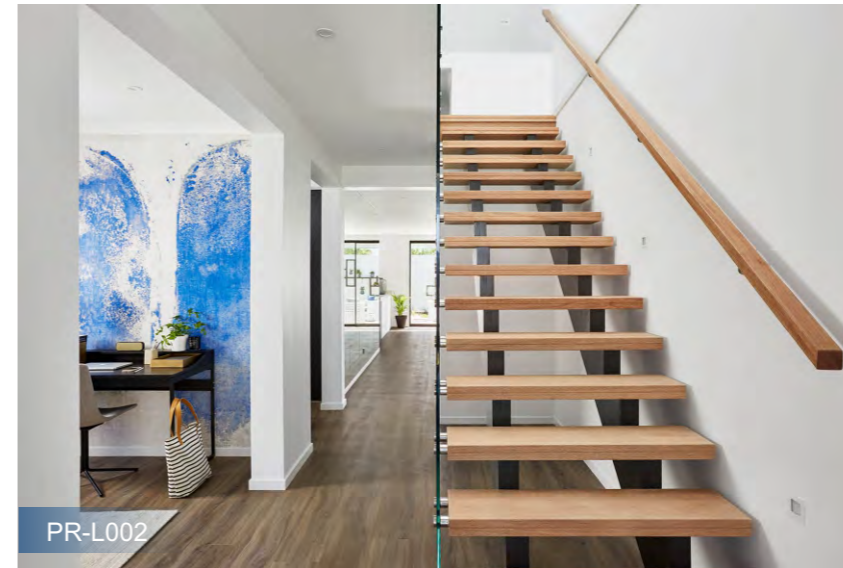

Central Beam Straight Staircase