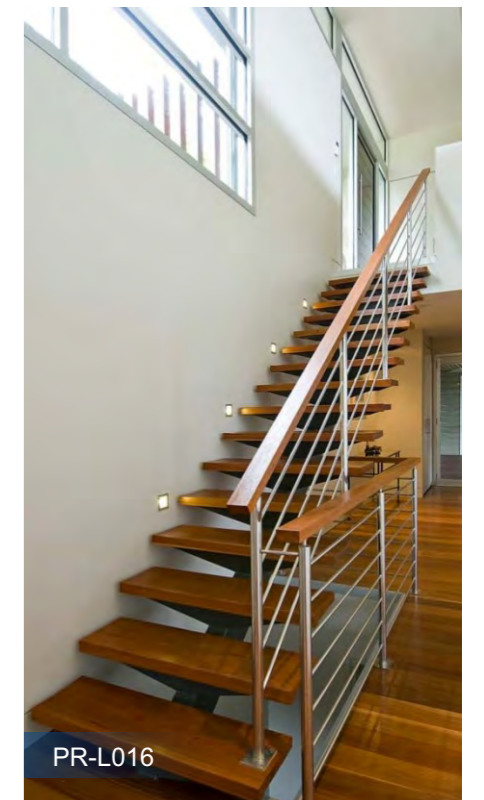

Component
 Stair beam:200*100*6mm 150*150*6mm carbon steel
 .sus304,sus316 satin/mirror finish
 Tread support:38*38mm tube;6mm tread plate carbon steel
 .sus304,sus316 satin/mirror finish
 Tread:Carbon steel;stainless steel,solid wood;Glass.
 Baluster:Diameter 50.8mm baluster carbon steel
 .sus304,sus316 satin/mirror finish
 Handrail:Diameter 50.8mm carbon steel;stainless
 steel;PVC;wood
 Railing:Glass;carbon steel;stainless steel

Central Beam Straight Staircase

PR-L009

PR-L010

PR-L013

PR-L014

PR-L011

PR-L012

PR-L015

PR-L016

Double Stringer Straight Staircase

Straight Glass Staircase

Outdoor Staircase

Floating Staircase

PR-F001

PR-F002

PR-F003