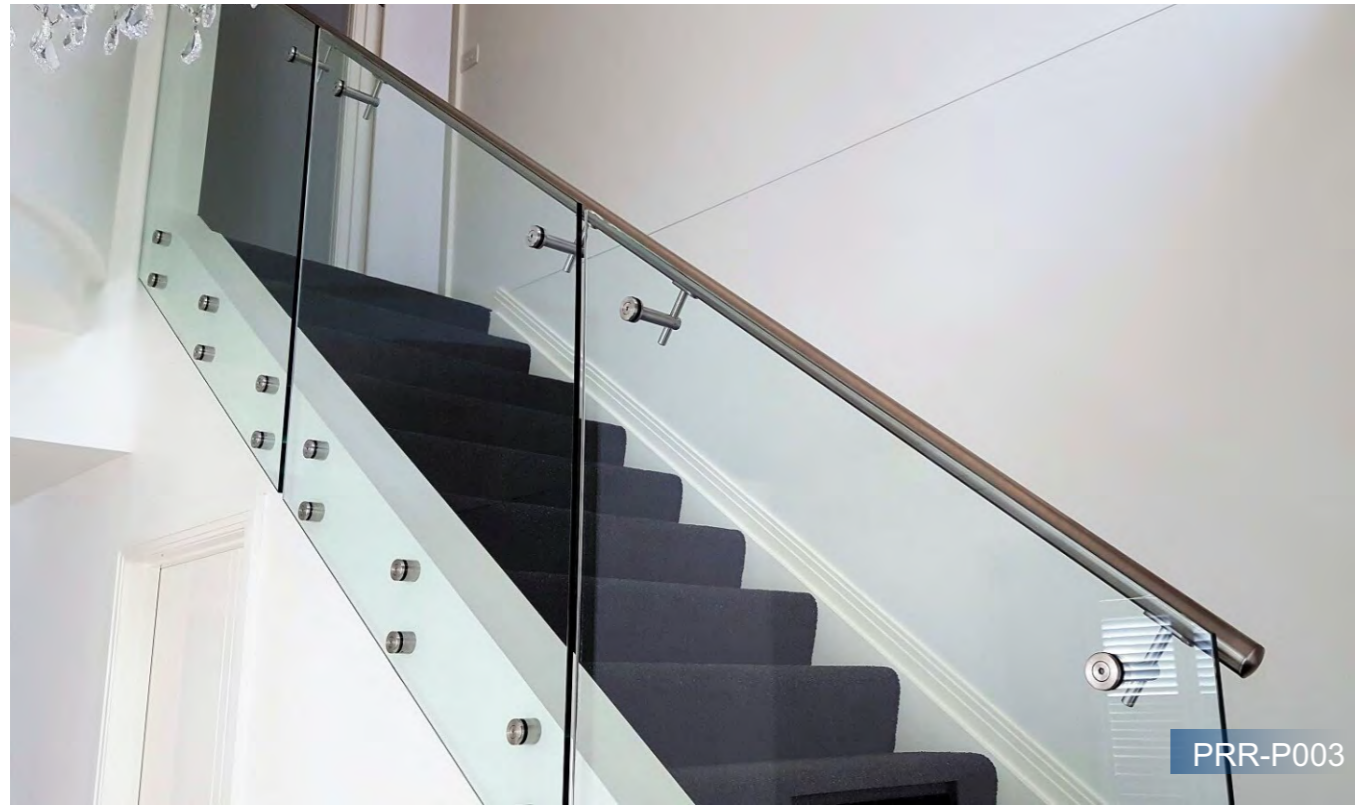

■ For Swimming Pool

■ Self-closing door lock

Other designs

Standoff Glass Railing

PRR-P003

PRR-P005

PRR-P004

PRR-P006