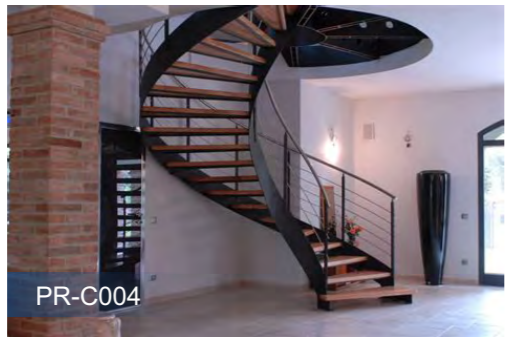

Prima Housing