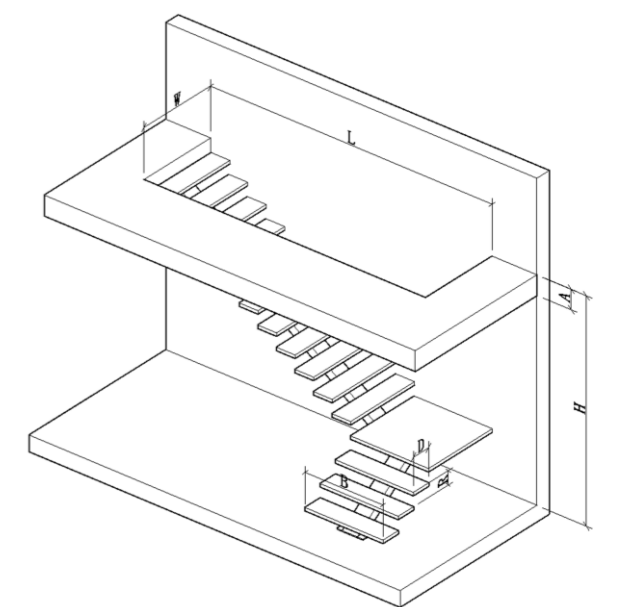

CATALOG Staircase & Railing

A Staircase

B Railing

- Straight staircase 03/14
- Floating staircase 15/20
- Spiral staircase 21/24
- Curved staircase 25/30

- Aluminum u channel railing 31/40
- Standoff glass railing 51/56
- Cable railing 63/66
- Aluminum railing 71/79
- Spigot glass railing 41/50
- Baluster railing 57/62
- Rod railing 67/69
- Wrought iron fence 80

Prima Staircase

Customized Tread's Color

How to measure the staircase dimension?

Well width(W):deciding step length

Well length(L):deciding the shape of staircase

Beam thickness(A):deciding the fixing position

Floor height(H):deciding step height and step quantity

Step height(R)

Step depth(D)

Step width(B)

Straight Staircase

Reference Specification:
 Floor height:2625mm
 Step width:1010mm
 Center beam thickness:6mm
 Riser:187.5mm

Component
 Stair beam:200*100*6mm 150*150*6mm carbon steel
 .sus304,sus316 satin/mirror finish
 Tread support:38*38mm tube;6mm tread plate carbon steel
 .sus304,sus316 satin/mirror finish
 Tread:Carbon steel;stainless steel,solid wood;Glass.
 Baluster:Diameter 50.8mm baluster carbon steel
 .sus304,sus316 satin/mirror finish
 Handrail:Diameter 50.8mm carbon steel;stainless
 steel;PVC;wood
 Railing:Glass;carbon steel;stainless steel