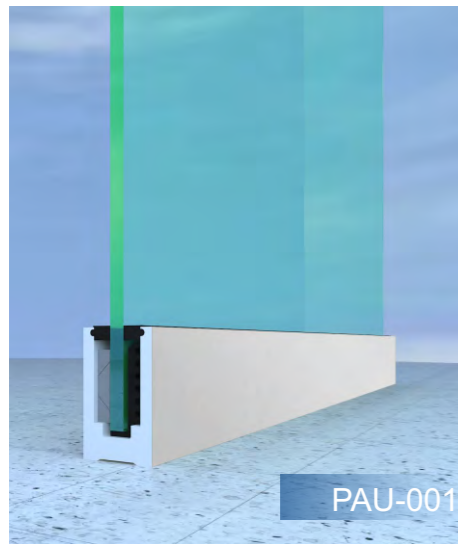

62 & 70.5 U channel