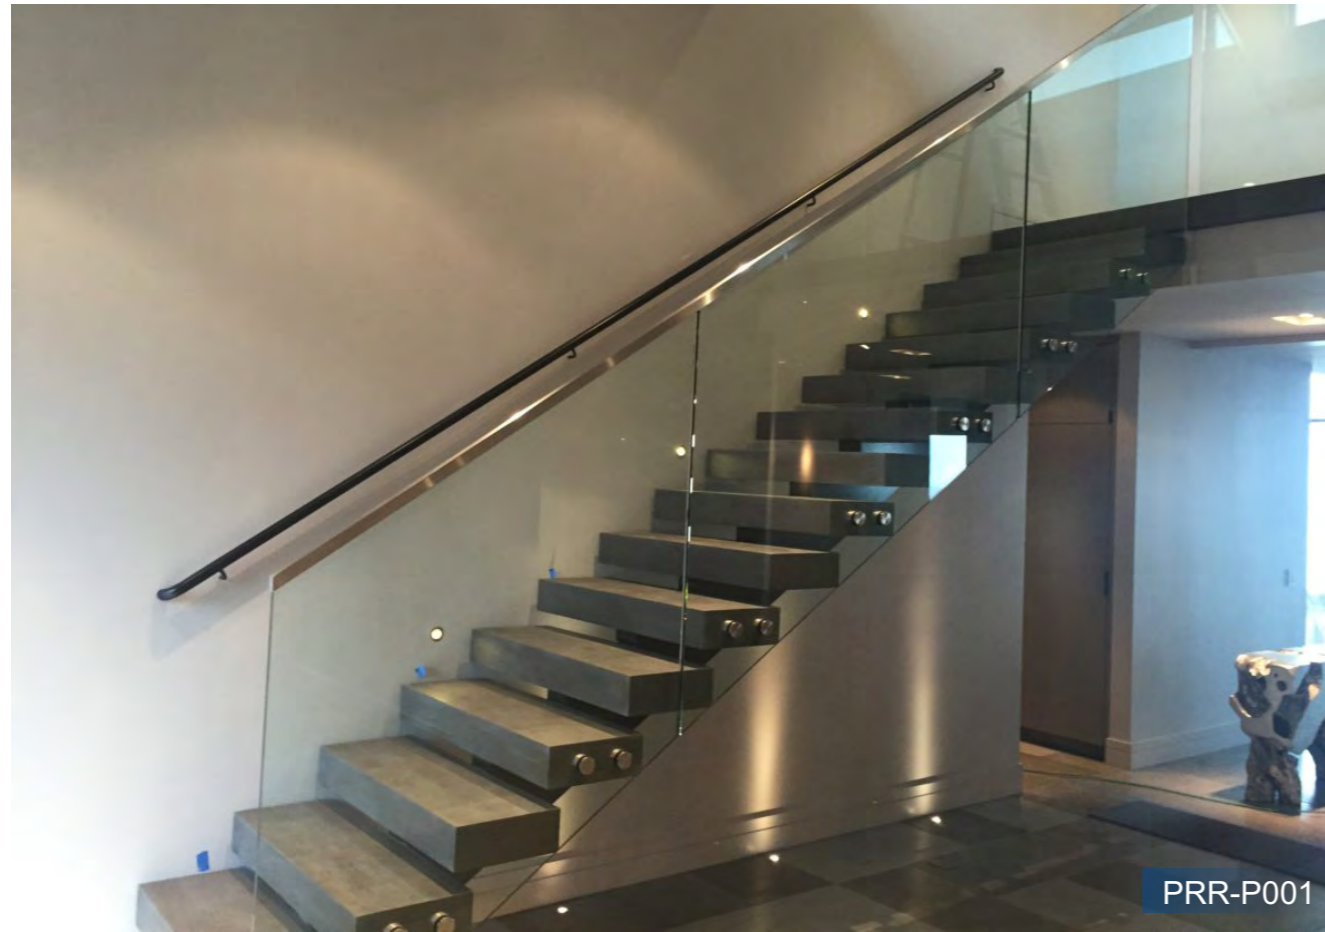

■ For Swimming Pool

■ Self-closing door lock

Other designs

Standoff Glass Railing

PRR-P003

PRR-P005

PRR-P004

PRR-P006