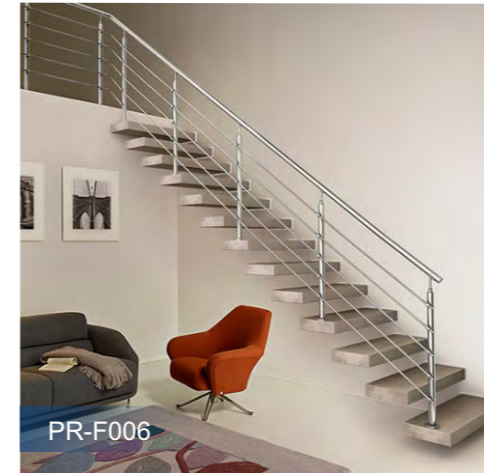

■ Wood Floating Staircase