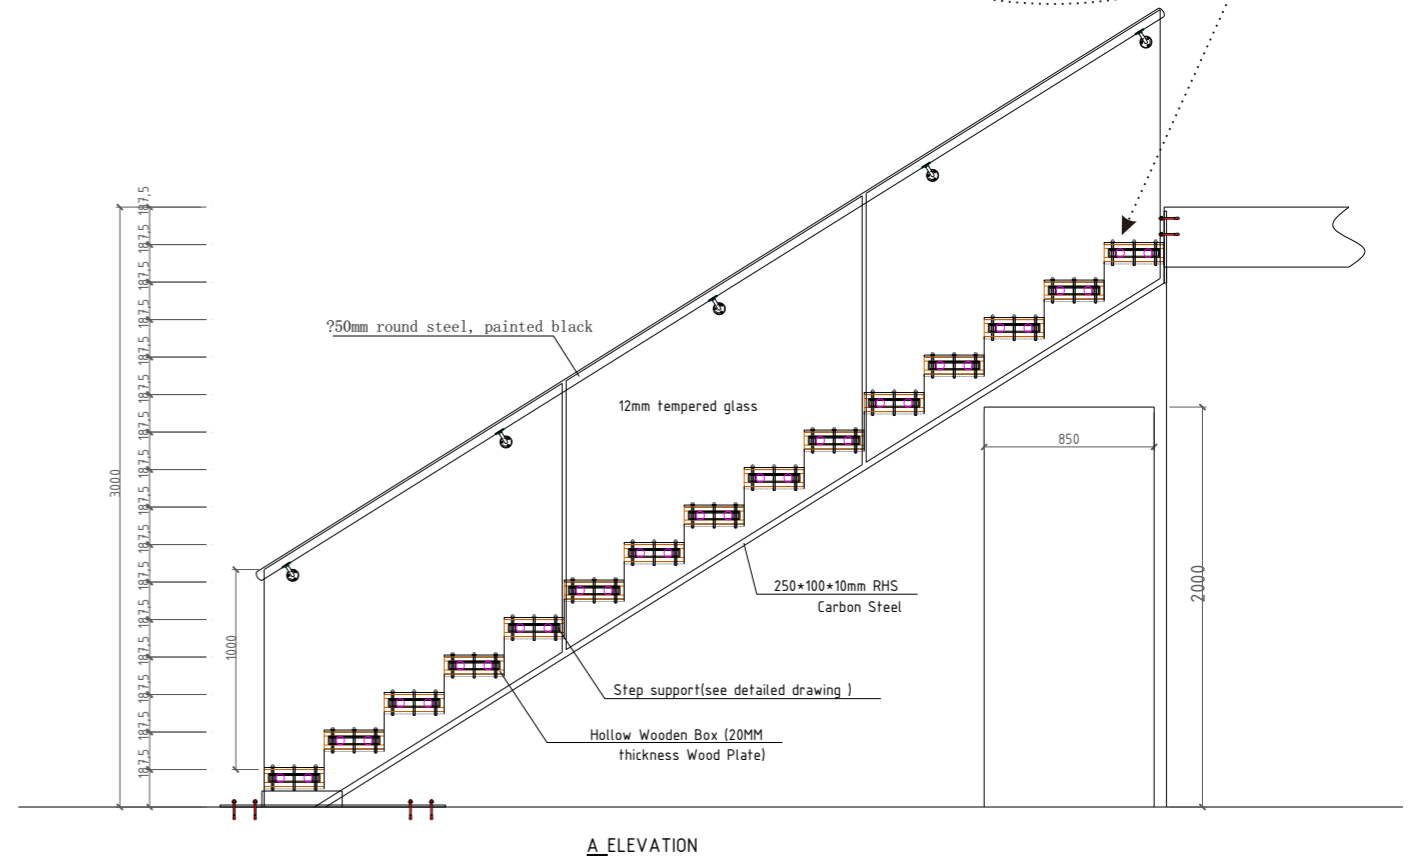

Floor height(H):deciding step height and step quantity

Step height(R)

Step depth(D)

Step width(B)

Straight Staircase

Reference Specification:
 Floor height:2625mm
 Step width:1010mm
 Center beam thickness:6mm
 Riser:187.5mm

PR-L016

Double Stringer Straight Staircase

Straight Glass Staircase

Outdoor Staircase

Floating Staircase

PR-F001

PR-F002

PR-F003

Reference Specification
 Floor height:3000mm
 Step width:1200mm
 Center beam thickness:10mm
 Riser:187.5mm

Component
 Stair beam:250*100*10mm carbon steel .sus304,sus316 satin/mirror finish
 Tread support:40*40*5mm /50*50*5mm tube carbon steel .sus304,sus316 satin/mirror finish
 Tread:Carbon steel;stainless steel,solid wood;Glass.
 Handrail:Diameter 50.8mm carbon steel;stainless steel;PVC;wood
 Railing:Glass;carbon steel;stainless steel

A_ELEVATION

■ Glass Floating Staircase

■ Wood Floating Staircase

Curved Staircase

Technical Data:

Floor height:3467mm
 Step width:1000mm
 Center beam thickness:6mm
 Riser:188.8mm

Component

Stair beam:300*6+300*6mm carbon steel
 .sus304,sus316 satin/mirror finish
 Tread support:40*40*5mm;50*50*5mm; 6mm/5mm
 bend plate carbon steel .sus304,sus316 satin/mirror
 finish
 Tread:Carbon steel;stainless steel,solid wood;Glass.
 Baluster:Diameter 50.8mm baluster carbon steel
 .sus304,sus316 satin/mirror finish
 Handrail:Diameter 50.8mm carbon steel;stainless
 steel;PVC;wood
 Rod:8mm solid rod,12.7mm rod,carbon steel
 .sus304,sus316 satin/mirror finish