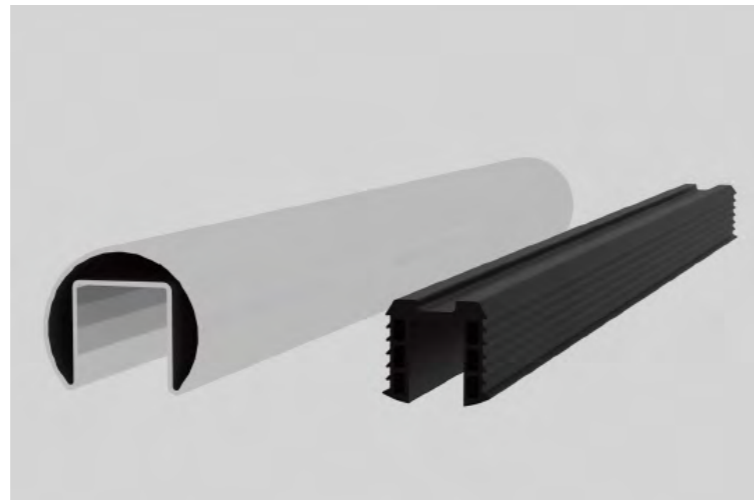

A_ELEVATION

■ Glass Floating Staircase

■ Wood Floating Staircase

Curved Staircase

Technical Data:

Floor height:3467mm
 Step width:1000mm
 Center beam thickness:6mm
 Riser:188.8mm

Component

Stair beam:300*6+300*6mm carbon steel
 .sus304,sus316 satin/mirror finish
 Tread support:40*40*5mm;50*50*5mm; 6mm/5mm
 bend plate carbon steel .sus304,sus316 satin/mirror
 finish
 Tread:Carbon steel;stainless steel,solid wood;Glass.
 Baluster:Diameter 50.8mm baluster carbon steel
 .sus304,sus316 satin/mirror finish
 Handrail:Diameter 50.8mm carbon steel;stainless
 steel;PVC;wood
 Rod:8mm solid rod,12.7mm rod,carbon steel
 .sus304,sus316 satin/mirror finish

Prima Railing

Glass Railing with Aluminum U Channel Base

62 & 70.5 U channel

Structure of product

45 U channel

For 12mm to 6+1.52+6mm tempered laminated glass
PAU 002

Installation Method

Other Designs