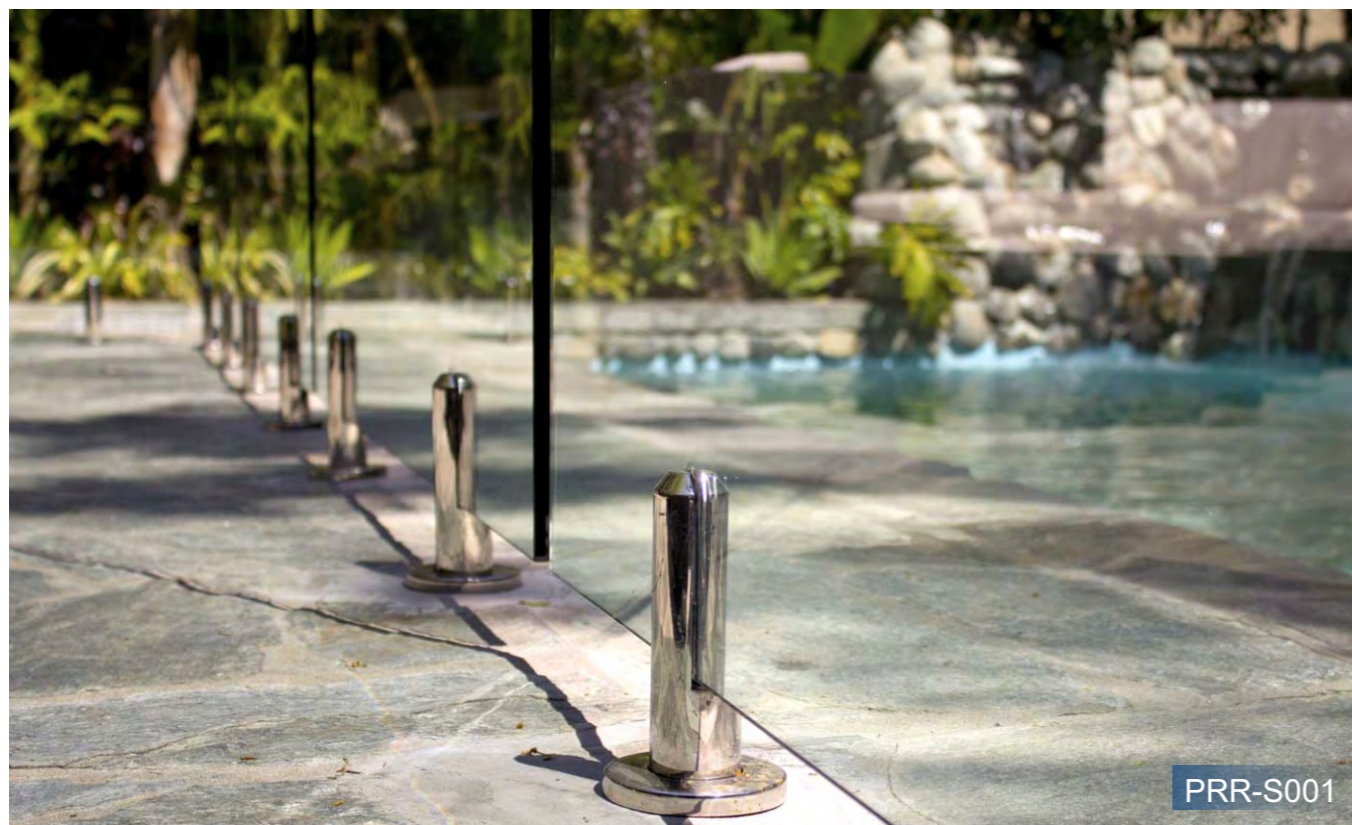

PRR-S002

PRR-S001

PRR-S003

Square Spigot
 Size 40 x 40 x 160mm
 Size 50 x 50 x 200mm

PRS 002

PRR-S005

PRR-S004

PRR-S006