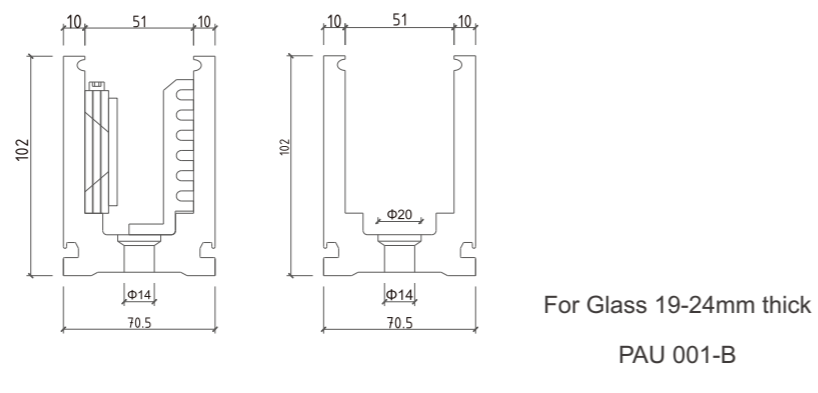

62 & 70.5 U channel