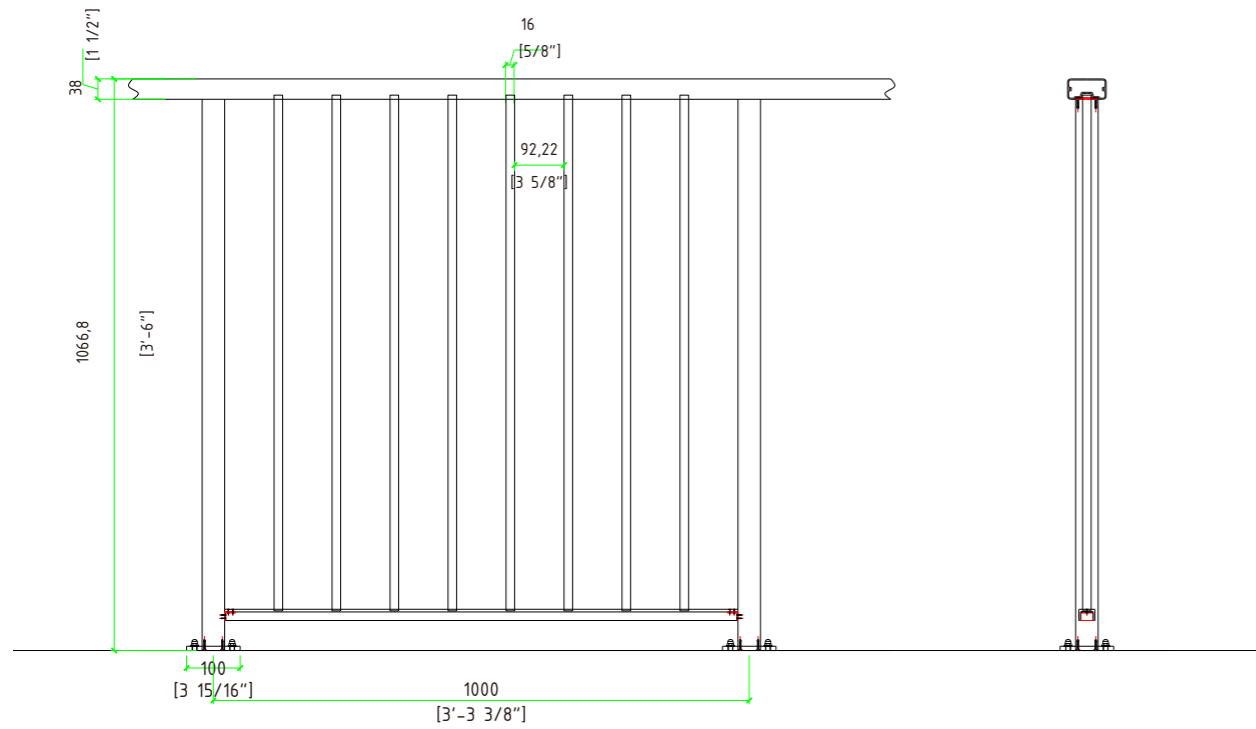

Aluminum Railing