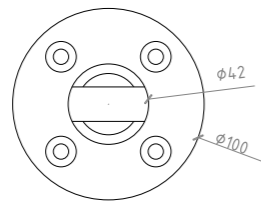

PRR-U004

PRR-U006

PRR-U005

PRR-U007

■ Spigot Glass Railing

Spigot Glass Railing

Round Spigot
Dia42 x H160mm

PRS 001

PRR-S002

PRR-S001

PRR-S003

Square Spigot
 Size 40 x 40 x 160mm
 Size 50 x 50 x 200mm

PRS 002

PRR-S005

PRR-S004

PRR-S006