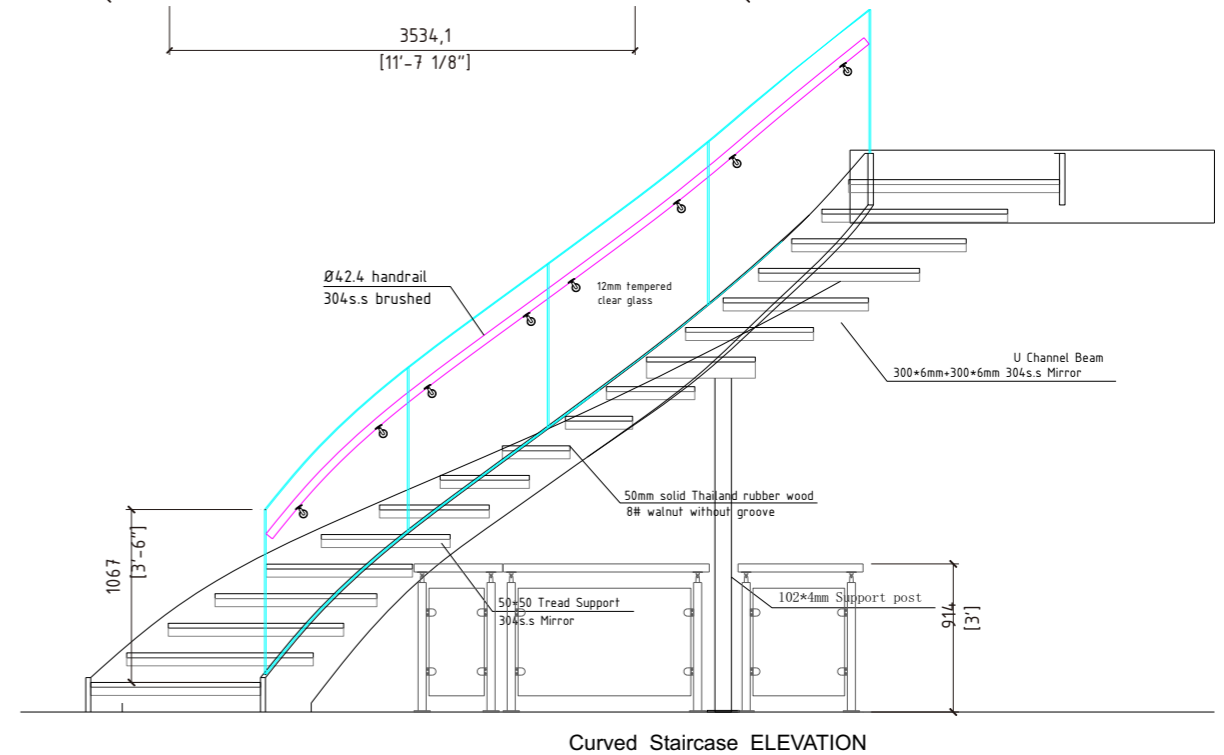

Floor height(H):deciding step height and step quantity

Step height(R)

Step depth(D)

Step width(B)

Straight Staircase

Reference Specification:
 Floor height:2625mm
 Step width:1010mm
 Center beam thickness:6mm
 Riser:187.5mm

Reference Specification
 Floor height:3000mm
 Step width:1200mm
 Center beam thickness:10mm
 Riser:187.5mm

Component
 Stair beam:250*100*10mm carbon steel .sus304,sus316 satin/mirror finish
 Tread support:40*40*5mm /50*50*5mm tube carbon steel .sus304,sus316 satin/mirror finish
 Tread:Carbon steel;stainless steel,solid wood;Glass.
 Handrail:Diameter 50.8mm carbon steel;stainless steel;PVC;wood
 Railing:Glass;carbon steel;stainless steel

A_ELEVATION

■ Glass Floating Staircase

■ Wood Floating Staircase

Curved Staircase

Technical Data:

Floor height:3467mm
 Step width:1000mm
 Center beam thickness:6mm
 Riser:188.8mm

Component

Stair beam:300*6+300*6mm carbon steel
 .sus304,sus316 satin/mirror finish
 Tread support:40*40*5mm;50*50*5mm; 6mm/5mm
 bend plate carbon steel .sus304,sus316 satin/mirror
 finish
 Tread:Carbon steel;stainless steel,solid wood;Glass.
 Baluster:Diameter 50.8mm baluster carbon steel
 .sus304,sus316 satin/mirror finish
 Handrail:Diameter 50.8mm carbon steel;stainless
 steel;PVC;wood
 Rod:8mm solid rod,12.7mm rod,carbon steel
 .sus304,sus316 satin/mirror finish