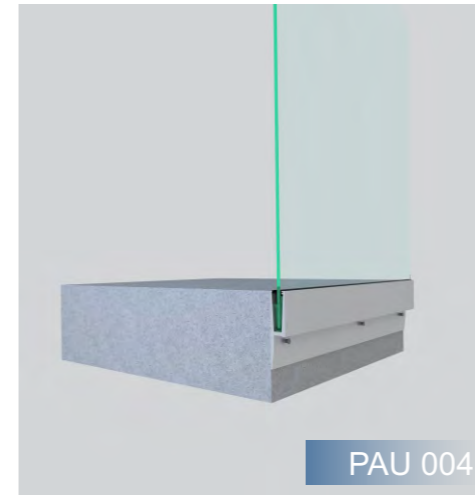

For 12mm to 6+1.52+6mm tempered laminated glass