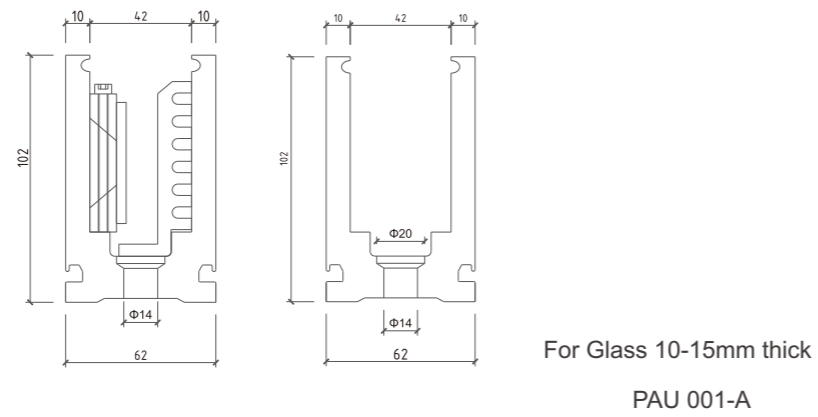

62 & 70.5 U channel