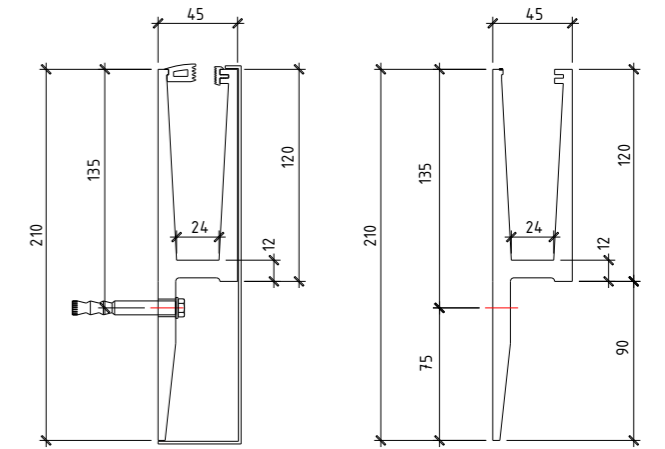

For 12mm to 6+1.52+6mm tempered laminated glass