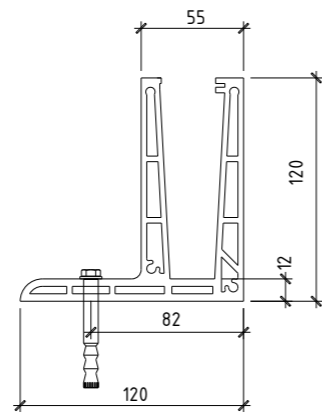

Floor height(H):deciding step height and step quantity

Step height(R)

Step depth(D)

Step width(B)

Straight Staircase

Reference Specification:
 Floor height:2625mm
 Step width:1010mm
 Center beam thickness:6mm
 Riser:187.5mm

Reference Specification
 Floor height:3000mm
 Step width:1200mm
 Center beam thickness:10mm
 Riser:187.5mm

Component
 Stair beam:250*100*10mm carbon steel .sus304,sus316 satin/mirror finish
 Tread support:40*40*5mm /50*50*5mm tube carbon steel .sus304,sus316 satin/mirror finish
 Tread:Carbon steel;stainless steel,solid wood;Glass.
 Handrail:Diameter 50.8mm carbon steel;stainless steel;PVC;wood
 Railing:Glass;carbon steel;stainless steel

A_ELEVATION

■ Glass Floating Staircase

■ Wood Floating Staircase

Curved Staircase

Technical Data:

Floor height:3467mm
 Step width:1000mm
 Center beam thickness:6mm
 Riser:188.8mm

Component

Stair beam:300*6+300*6mm carbon steel
 .sus304,sus316 satin/mirror finish
 Tread support:40*40*5mm;50*50*5mm; 6mm/5mm
 bend plate carbon steel .sus304,sus316 satin/mirror
 finish
 Tread:Carbon steel;stainless steel,solid wood;Glass.
 Baluster:Diameter 50.8mm baluster carbon steel
 .sus304,sus316 satin/mirror finish
 Handrail:Diameter 50.8mm carbon steel;stainless
 steel;PVC;wood
 Rod:8mm solid rod,12.7mm rod,carbon steel
 .sus304,sus316 satin/mirror finish

Prima Railing

Glass Railing with Aluminum U Channel Base

62 & 70.5 U channel

Structure of product

45 U channel

For 12mm to 6+1.52+6mm tempered laminated glass
PAU 002

Installation Method

Other Designs