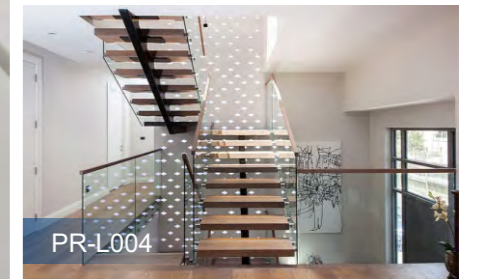

Central Beam Straight Staircase