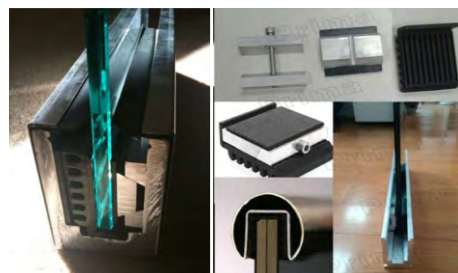

62 & 70.5 U channel