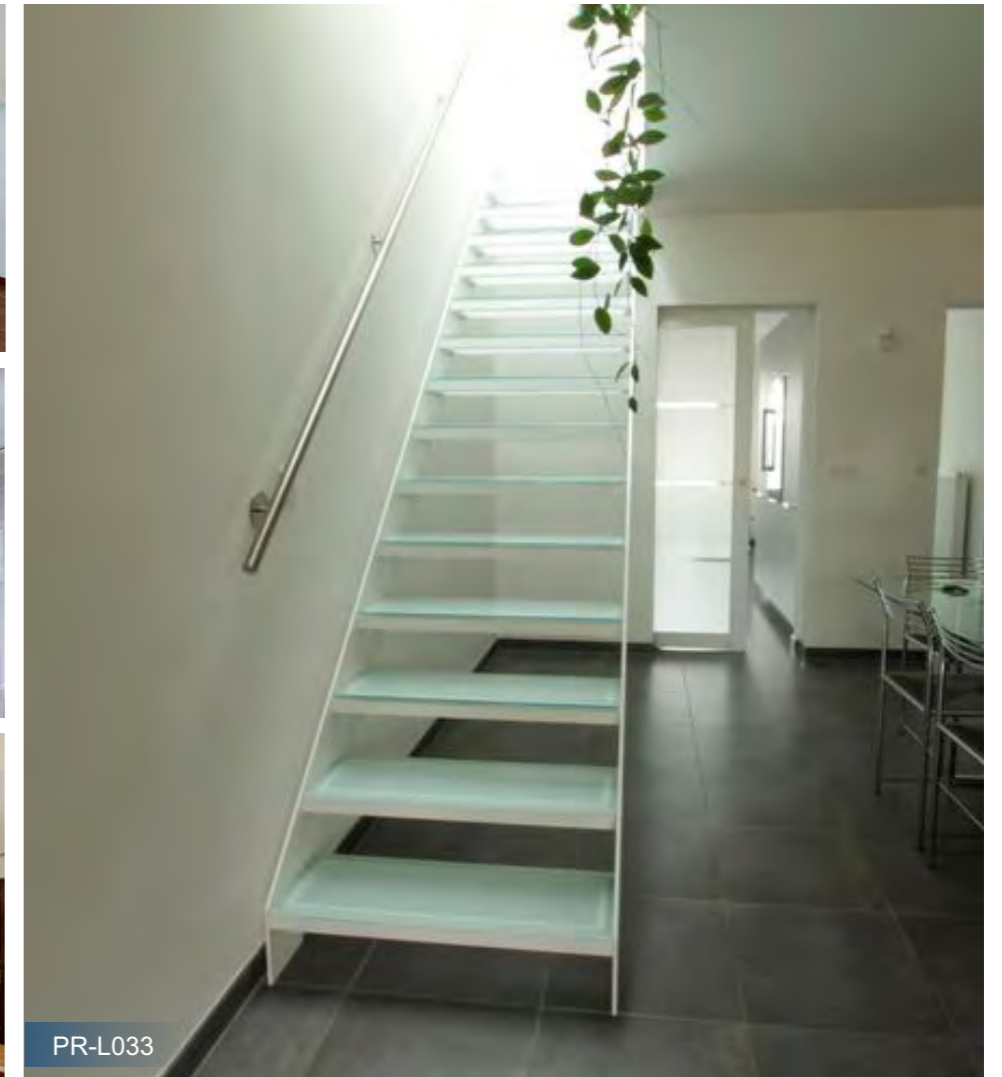

Component
 Stair beam:200*100*6mm 150*150*6mm carbon steel
 .sus304,sus316 satin/mirror finish
 Tread support:38*38mm tube;6mm tread plate carbon steel
 .sus304,sus316 satin/mirror finish
 Tread:Carbon steel;stainless steel,solid wood;Glass.
 Baluster:Diameter 50.8mm baluster carbon steel
 .sus304,sus316 satin/mirror finish
 Handrail:Diameter 50.8mm carbon steel;stainless
 steel;PVC;wood
 Railing:Glass;carbon steel;stainless steel

Central Beam Straight Staircase

PR-L009

PR-L010

PR-L013

PR-L014

PR-L011

PR-L012

PR-L015

PR-L016

Double Stringer Straight Staircase

Straight Glass Staircase

Outdoor Staircase

Floating Staircase

PR-F001

PR-F002

PR-F003