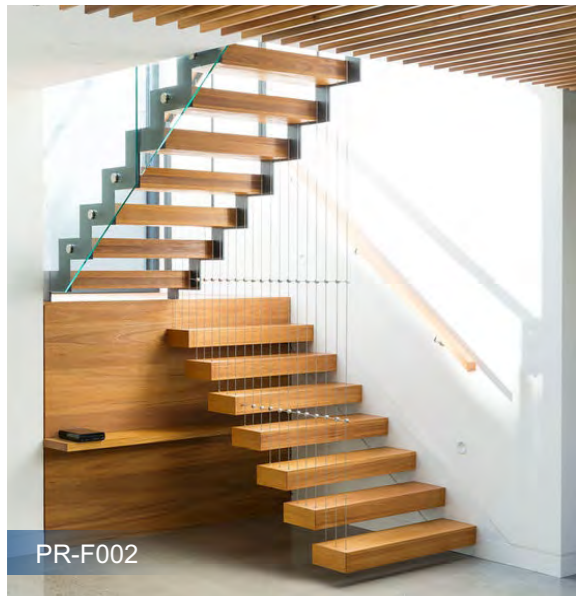

PR-L016

Double Stringer Straight Staircase

Straight Glass Staircase

Outdoor Staircase

Floating Staircase

PR-F001

PR-F002

PR-F003

Reference Specification
 Floor height:3000mm
 Step width:1200mm
 Center beam thickness:10mm
 Riser:187.5mm

Component
 Stair beam:250*100*10mm carbon steel .sus304,sus316 satin/mirror finish
 Tread support:40*40*5mm /50*50*5mm tube carbon steel .sus304,sus316 satin/mirror finish
 Tread:Carbon steel;stainless steel,solid wood;Glass.
 Handrail:Diameter 50.8mm carbon steel;stainless steel;PVC;wood
 Railing:Glass;carbon steel;stainless steel