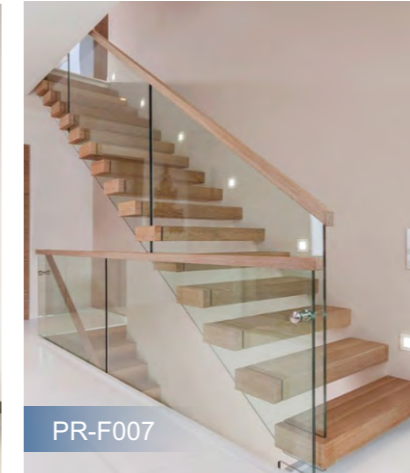

■ Wood Floating Staircase