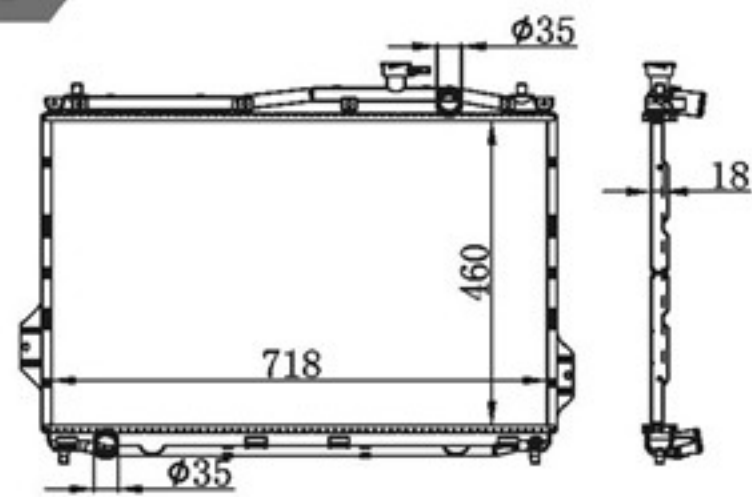

BY-40145

MODELS : VERACRUZ V6 3.8L 10-11 MT P A : 18
CORE SIZE : 460×718 DPI :
TANK SIZE : 46/46×734.5 OEM :
CARTON: NISSENS: