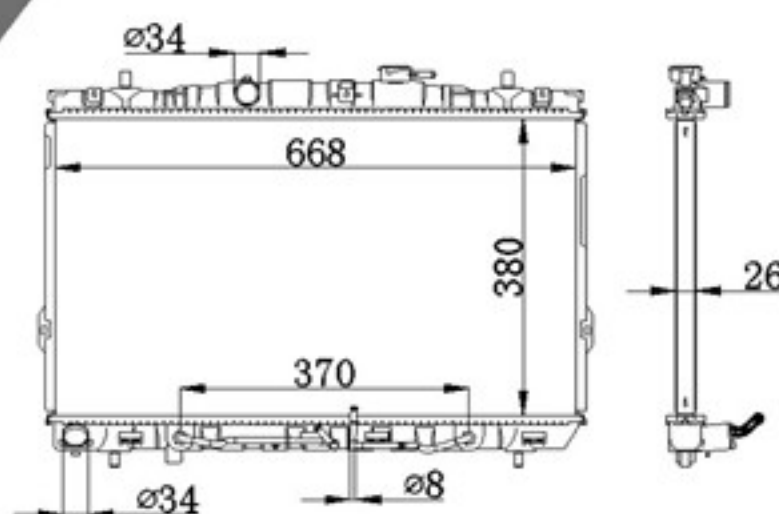

BY-40207

MODELS : ELANTRA 15- AT
CORE SIZE : 380×668
TANK SIZE : 46.5/46.5×682
CARTON:
P A : 26
DPI :
OEM :
NISSENS: