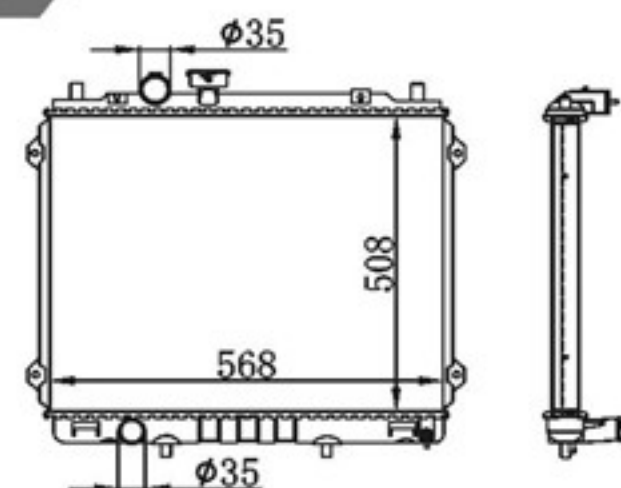

BY-40111

MODELS : TERRACAN 3.5 CDR' 01- MT
CORE SIZE : 508×568
TANK SIZE : 62/62×570
CARTON: 680*140*690

P A : 26/32
DPI :
OEM : 25310-H1810
NISSENS: