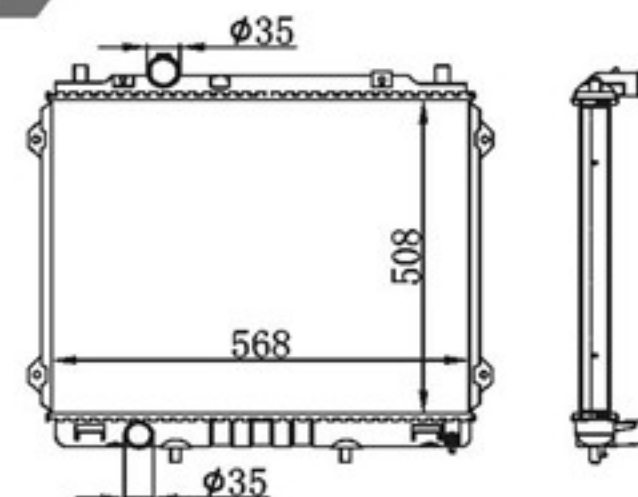

BY-40112

MODELS : TERRACAN 2.9 CDR' 01- MT
CORE SIZE : 508×568
TANK SIZE : 62/62×570
CARTON: 680*140*690

P A : 26/32
DPI :
OEM : 25310-H1940
NISSENS: 67483