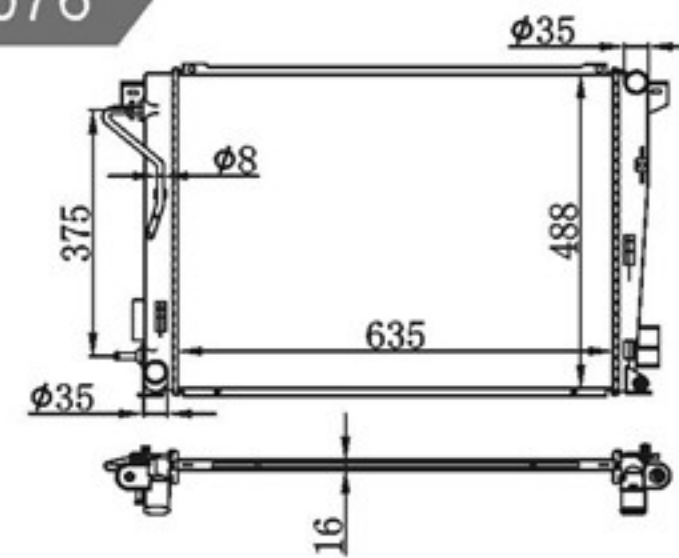

BY-40076

MODELS : SONATA 107 (D) 04- AT
CORE SIZE : 635×488
TANK SIZE : 47/47×490
CARTON: 860*130*600

P A : 16
DPI :
OEM : 25310-3K850
NISSENS: 67069