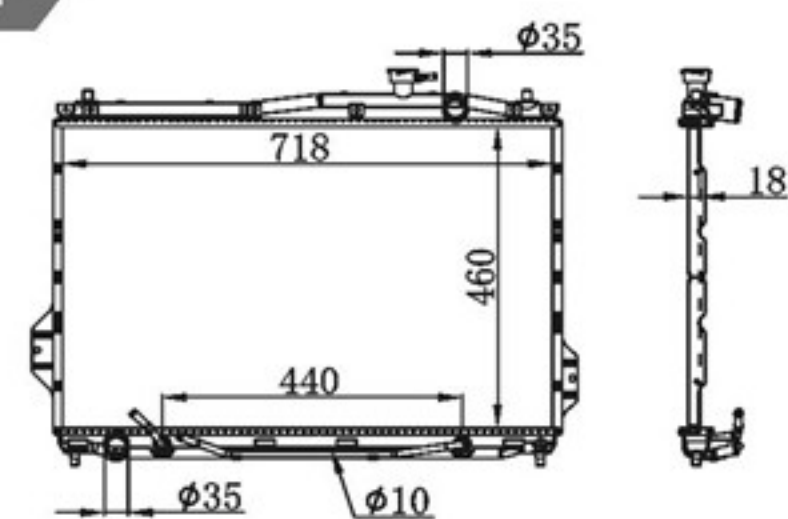

P A : 40
DPI :
OEM : HR171502
NISSENS: 67047

BY-40143

MODELS : ATOS 12V 97- AT
CORE SIZE : 355×378
TANK SIZE : 44/44×407
CARTON:

P A : 16/18/22/26
DPI :
OEM : 25310-02150
NISSENS:

BY-40144

MODELS : VERACRUZ V6 3.8L 10-11 AT
CORE SIZE : 460×718
TANK SIZE : 46/46×734.5
CARTON: