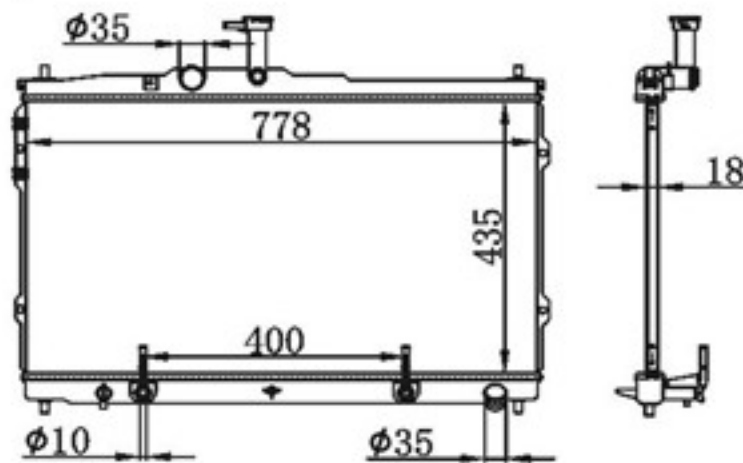

BY-40115

MODELS : Grand Starex Royale' 08 AT
CORE SIZE : 435×778
TANK SIZE : 46. 5/46. 5×783. 5
CARTON:
P A : 18
DPI :
OEM : 25310-4H050
NISSENS: