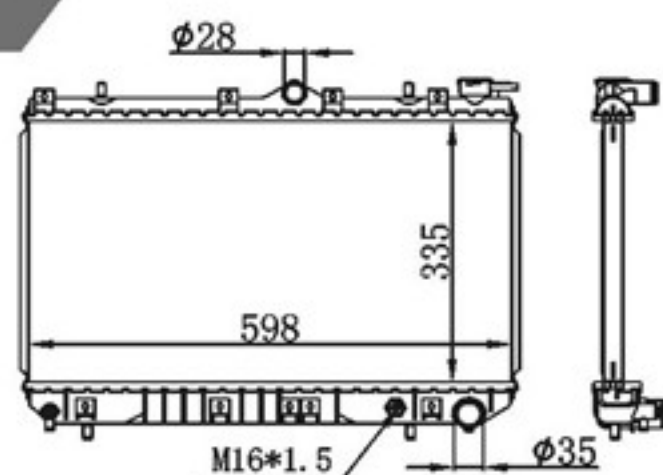

BY-40087

MODELS : SCOUPE 90- 1.5i/LS MT
CORE SIZE : 335×598
TANK SIZE : 47/56×603
CARTON: 670*120*530

P A : 16/26
DPI :
OEM : 25310-24001/24000
NISSENS: 62294