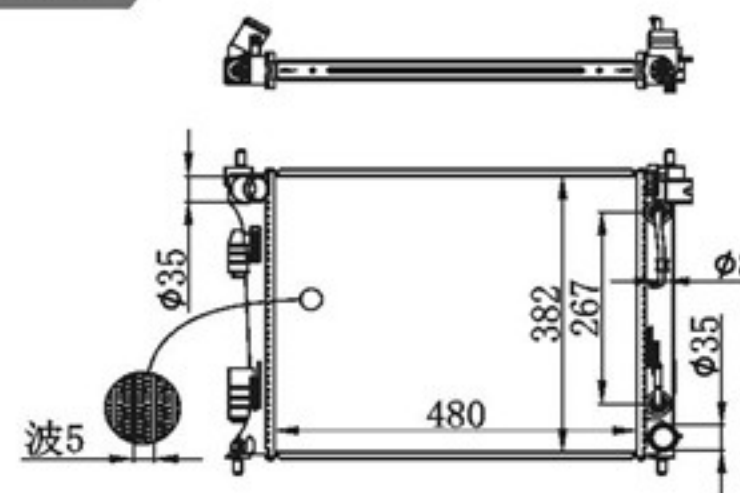

BY-40176

MODELS : I20 1.1 CRDI 09- AT
CORE SIZE : 480×382
TANK SIZE : 46.5/46.5×392.5
CARTON:

P A : 16/26-波5
DPI :
OEM : 253101R350
NISSENS: