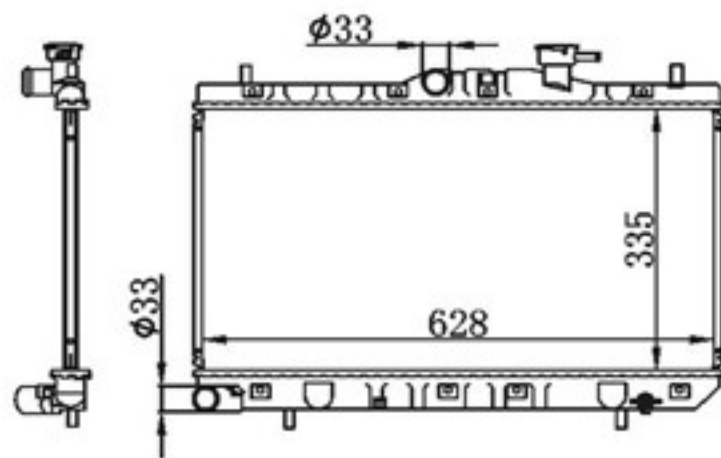

P A : 16/26
DPI :
OEM :
NISSENS:

BY-40074

MODELS : ACCENT' 95-99 AT
CORE SIZE : 335×628
TANK SIZE : 46/46×649
CARTON: 710*125*555

P A : 16/26
DPI :
OEM : 25310-25100/25150
NISSENS: 67023

BY-40075

MODELS : ACCENT' 95-99 MT
CORE SIZE : 335×628
TANK SIZE : 46/46×649
CARTON: 710*125*555