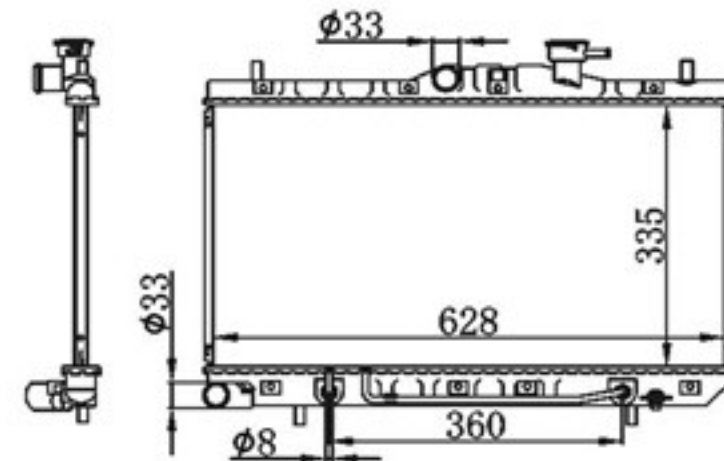

BY-40074

MODELS : ACCENT' 95-99 AT
CORE SIZE : 335×628
TANK SIZE : 46/46×649
CARTON: 710*125*555

P A : 16/26
DPI :
OEM : 25310-25100/25150
NISSENS: 67023