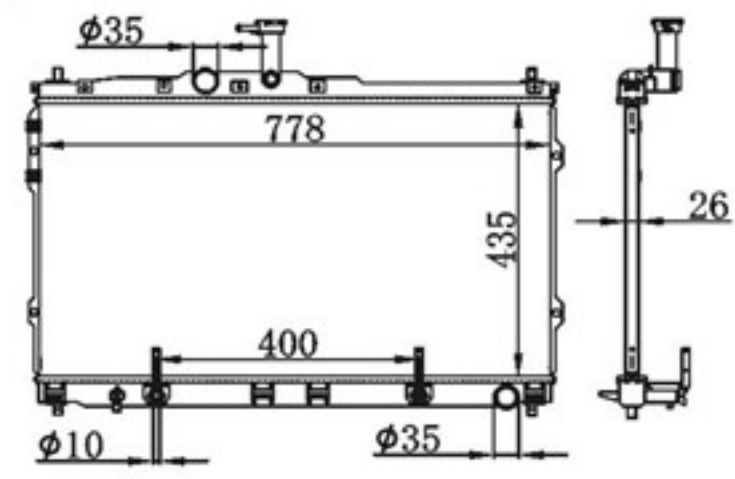

BY-40122

MODELS : STAREX 2.5 08- AT
CORE SIZE : 435×778
TANK SIZE : 46.5/46.5×783.5
CARTON:
P A : 26
DPI :
OEM :
NISSENS: