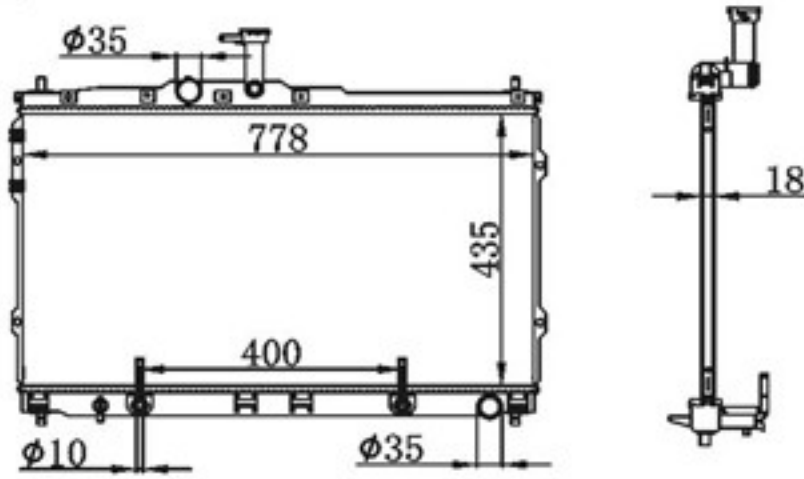

BY-40121

MODELS : STAREX 2.5 08- AT
CORE SIZE : 435×778
TANK SIZE : 46.5/46.5×783.5
CARTON:
P A : 18
DPI :
OEM :
NISSENS: