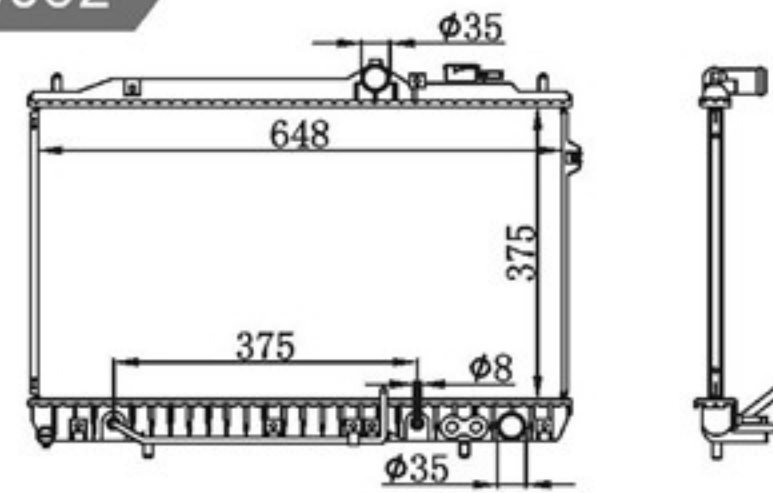

BY-40082

MODELS : ELANIRA 1.5i 90-93 AT
CORE SIZE : 375×648
TANK SIZE : 46/50×671
CARTON: 745*140*565

P A : 16/26
DPI :
OEM :
NISSENS: