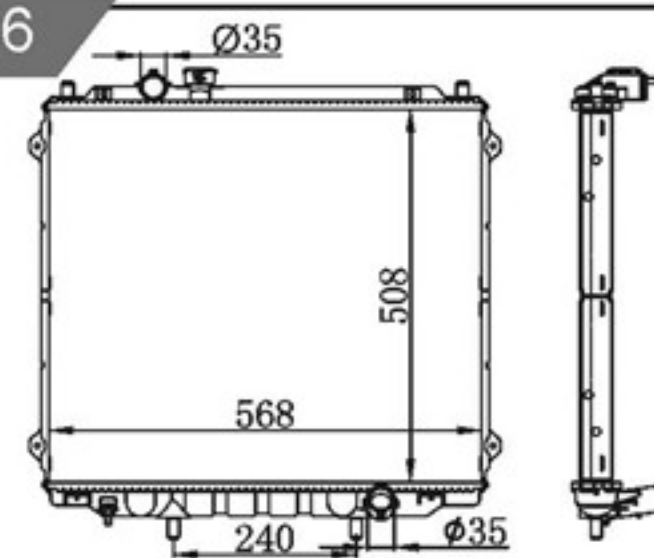

BY-40086

MODELS : TERRACAN 2.5TD 01-03 MT
CORE SIZE : 508×568
TANK SIZE : 62/62×570
CARTON: 650*155*710

P A : 26/32
DPI :
OEM : 25310-H1310
NISSENS: