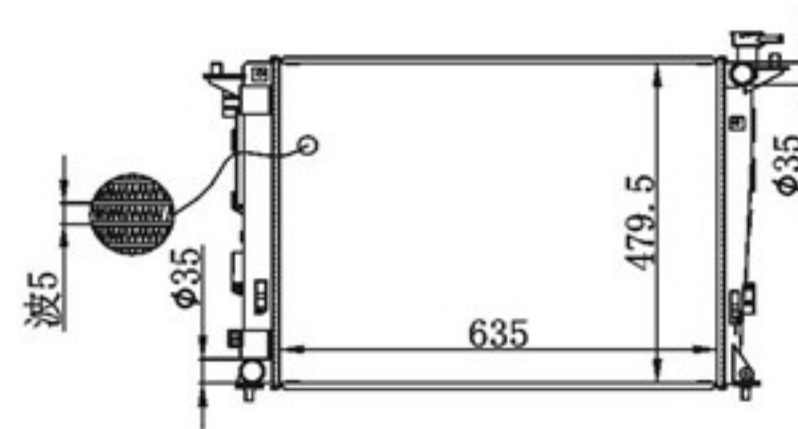

BY-40146

MODELS : IX35 10- MT P A : 16-波5
CORE SIZE : 635×479.5 DPI :
TANK SIZE : 47/47×490 OEM : 25310-2Z000
CARTON: NISSENS: