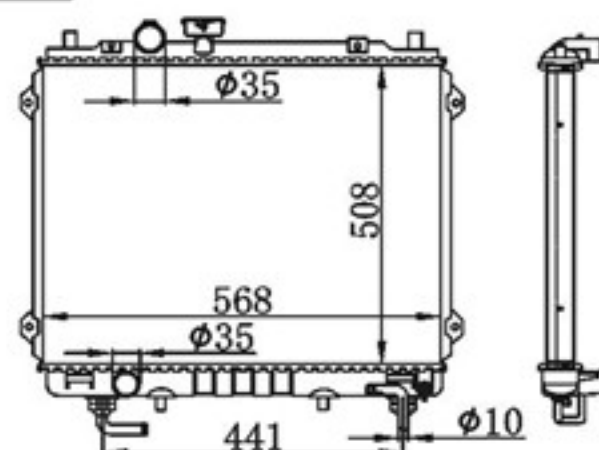

BY-40110

MODELS : TERRACAN 3.5 CDR' 01- AT
CORE SIZE : 508×568
TANK SIZE : 62/62×570
CARTON: 680*140*690

P A : 26/32
DPI :
OEM : 25310-H1810
NISSENS: