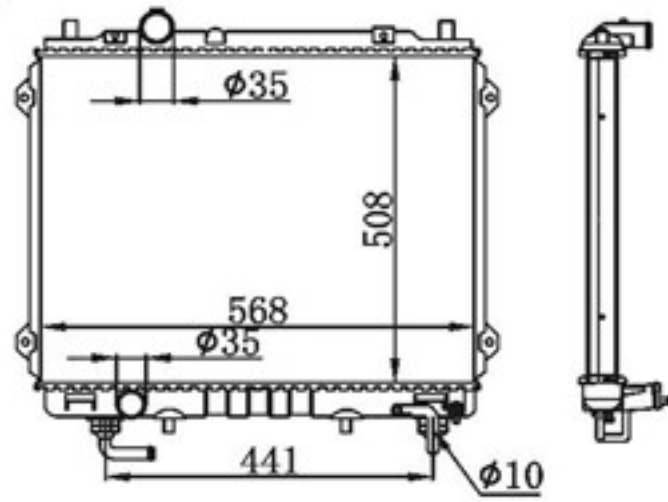

BY-40113

MODELS : TERRACAN 2.9 CDR' 01- AT
CORE SIZE : 508×568
TANK SIZE : 62/62×570
CARTON: 680*140*690
P A : 26/32
DPI :
OEM : 25310-H1930
NISSENS: 67482