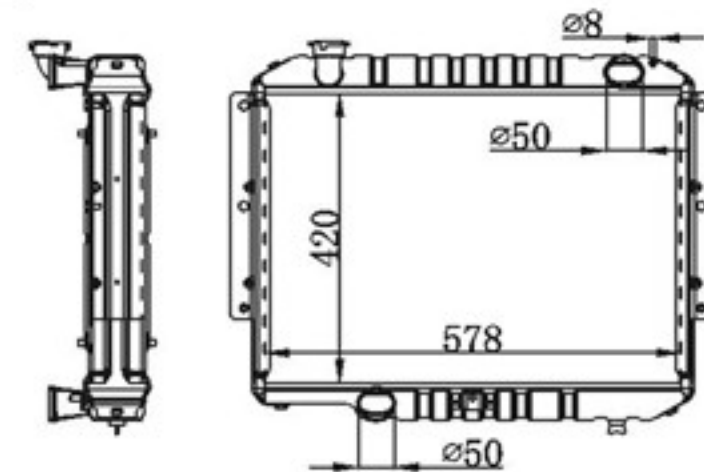

BY-40190

MODELS : FARMING EQUIPMENT MT
CORE SIZE : 420×578
TANK SIZE : 83/83×600
CARTON: 570*175*670

A L : 68
DPI :
OEM :
NISSENS: