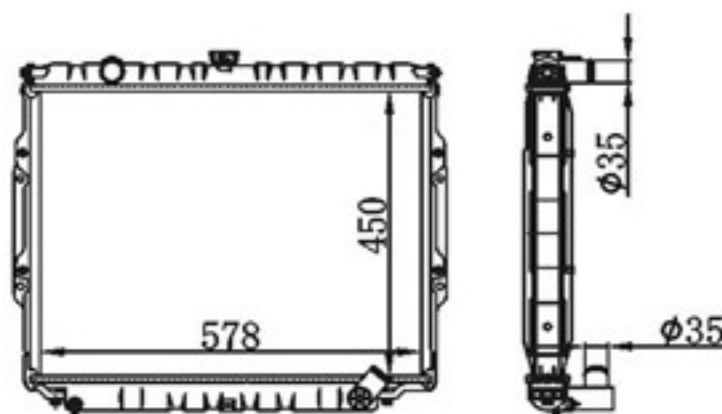

MODELS : GALLOPER 1 2.5 TD 91- MT
CORE SIZE : 450×578
TANK SIZE : 62/62×605
CARTON:

P A : 40
DPI :
OEM : HR171401
NISSENS: 67046

BY-40142

MODELS : GALLOPER 1 2.5 TD 91- AT
CORE SIZE : 450×578
TANK SIZE : 62/62×605
CARTON: