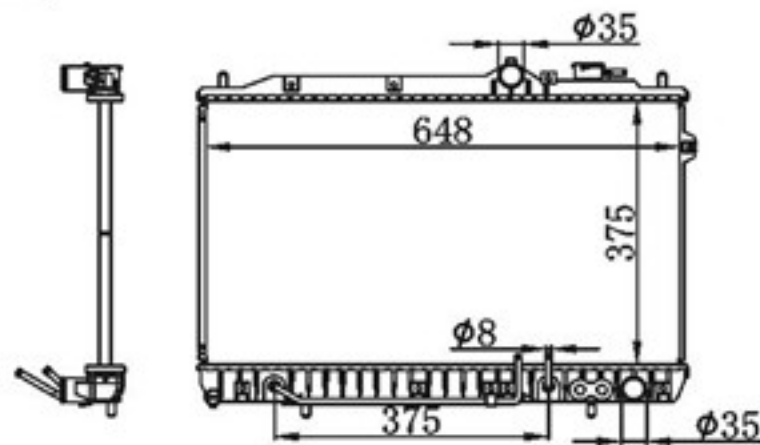

BY-40045

MODELS : ELANTRA 1.5'90-93 AT P A : 16/26
CORE SIZE : 375×648 DPI :
TANK SIZE : 46/50×671 OEM : 25310-28252
CARTON: 745*150*565 NISSENS: