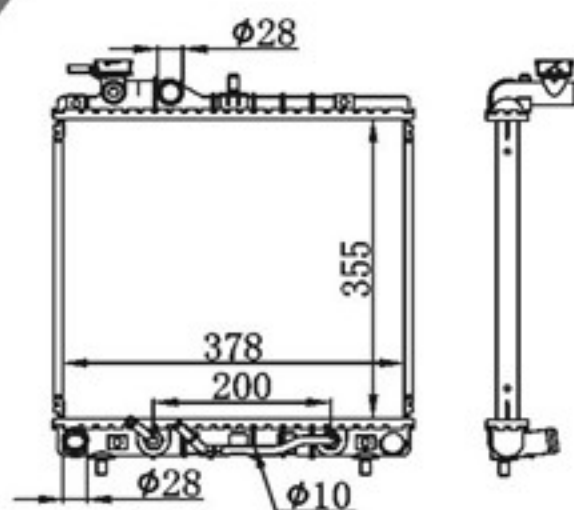

BY-40143

MODELS : ATOS 12V 97- AT
CORE SIZE : 355×378
TANK SIZE : 44/44×407
CARTON:

P A : 16/18/22/26
DPI :
OEM : 25310-02150
NISSENS: