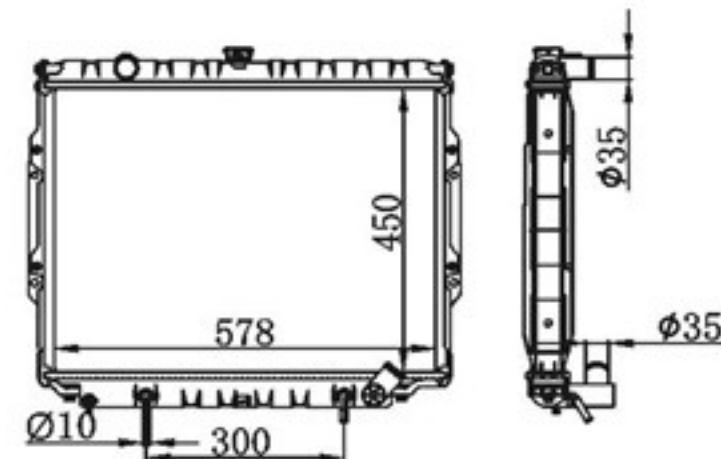

MODELS : GALLOPER 1 2.5 TD 91- MT
CORE SIZE : 450×578
TANK SIZE : 62/62×605
CARTON:

P A : 40
DPI :
OEM : HR171401
NISSENS: 67046

BY-40142

MODELS : GALLOPER 1 2.5 TD 91- AT
CORE SIZE : 450×578
TANK SIZE : 62/62×605
CARTON: