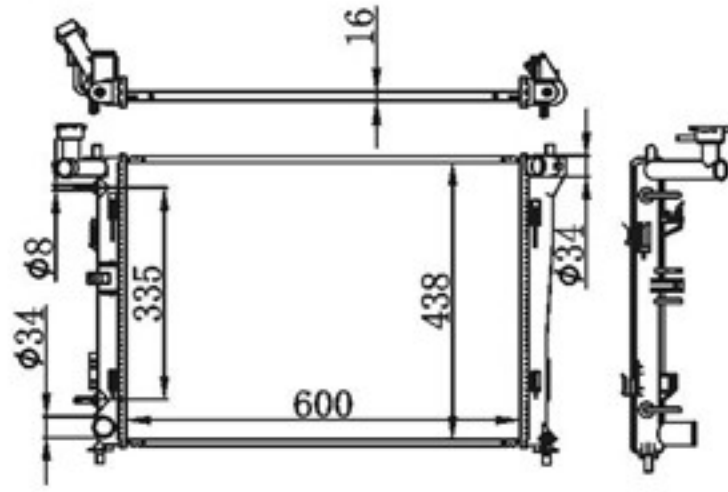

BY-40041

MODELS : HYUNDAI i30(07-) 1.4i16V AT P A : 16
CORE SIZE : 600×438 DPI : 2928
TANK SIZE : 46/46×462 OEM : 25310-2H050
CARTON: 845*170*605 NISSENS: 67076