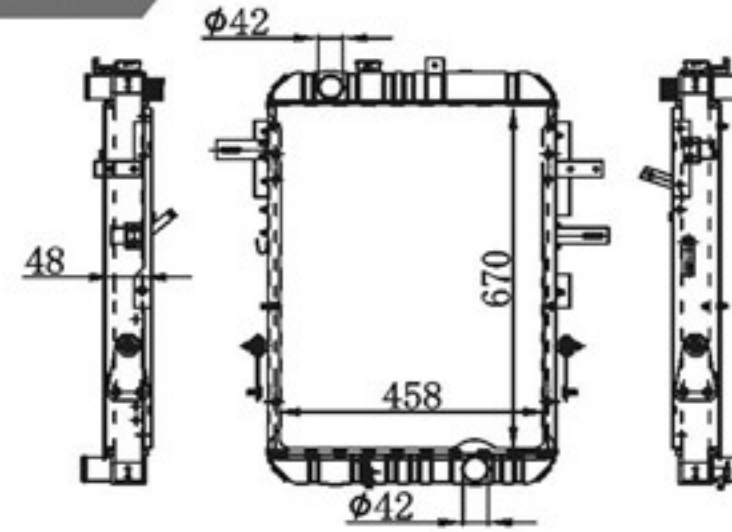

BY-40114

MODELS : HYUNDAI MINI BUS MT
CORE SIZE : 670×458
TANK SIZE : 69/69×485
CARTON: 780*190*820
P A : 48
DPI :
OEM :
NISSENS: