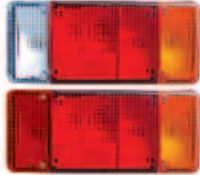

HD20-1002
TAIL LAMP 后尾灯
71.5*48*64.5CM/40PCS