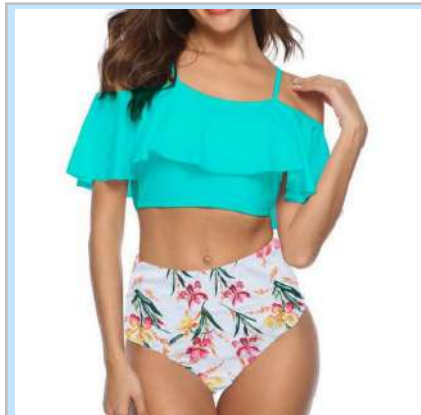

H2510064 $ 6.2
Color: lake green
Size: S,M,L,XL,2XL