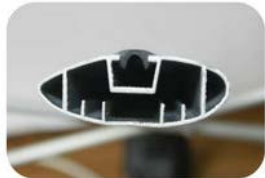

Wing shape roof cross bars Specifications

BRAND	DREAMRIDER
MADE IN	CHINA
MATERIAL	ALUMINUM BARS + NYLON + STEEL+RUBBERS
BAR LENGTH	79/84/86/90.5/95/97/ 99cm
FIT FOR	UNIVERSAL TO ROOF FLUSH RAILS
LOCKS	YES
MAX LOAD CAPACITY	136KGS
NET WEIGHT	4.3KGS
INSTALLATION	L WRENCH BY HANDS