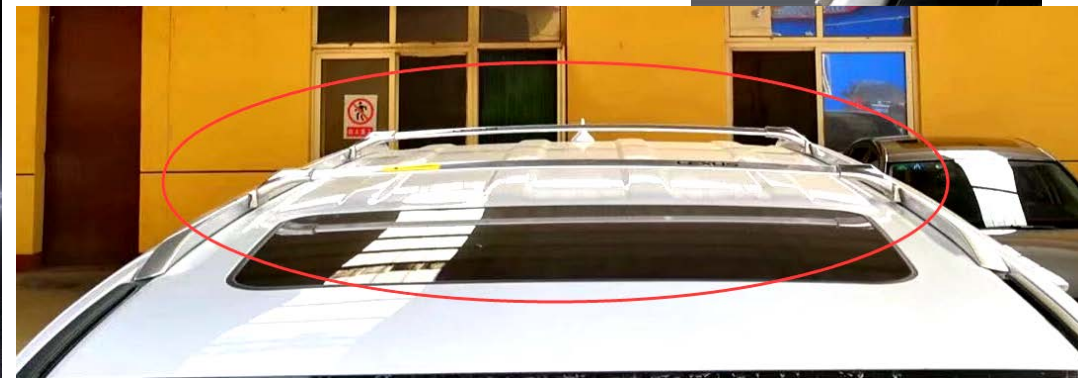

For Lexus RX NX LX570 series

Roof cross bars 304 stainless brackets + aluminum bars

LX570