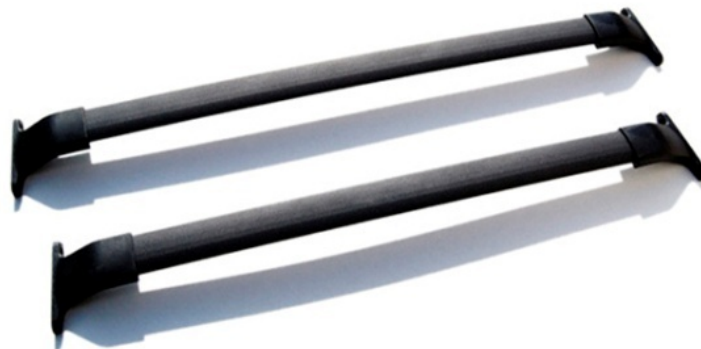

## For HONDA ODYSSEY naked roof 2013

**Item:8169**  
**Roof cross bars-Universal**

**Item:8169+8105-139**

For HONDA ODYSSEY 2011  
**8126Y11**

**Item:8126Y11**  
**Roof cross bars**

For HONDA ODYSSEY 1999-2004