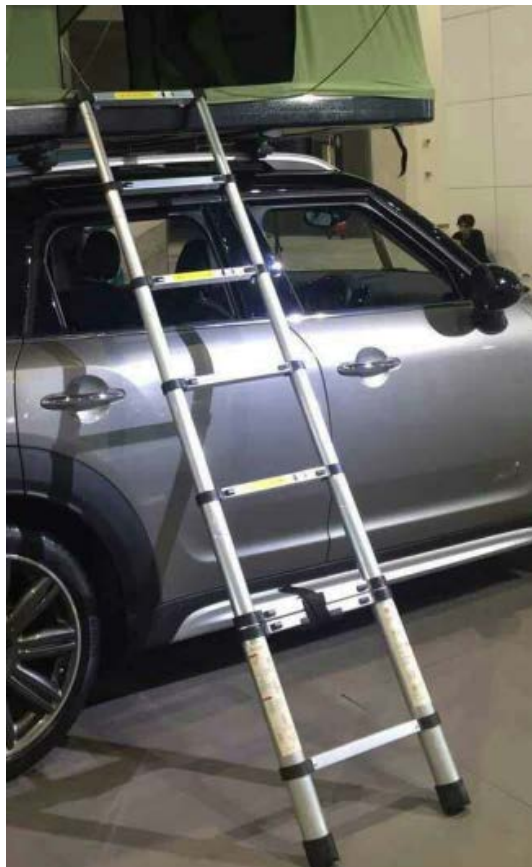

For car roof tent 8704