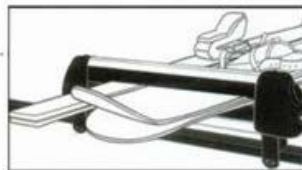

For ski carrier

Ski Carrier 8201

Universal 56cm or 78cm