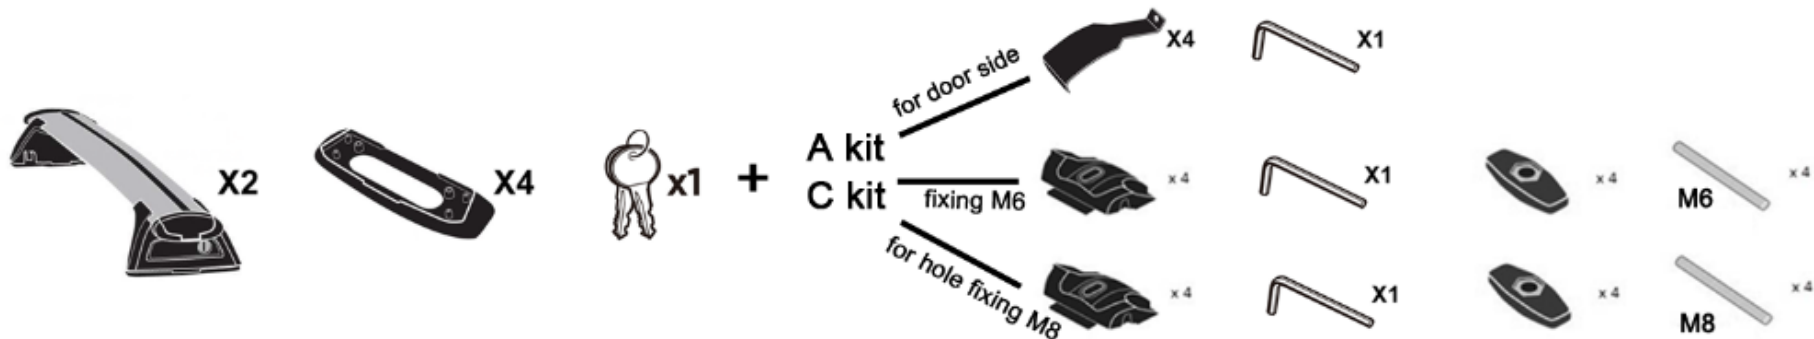

For normal roof

Item No.: 8155

Universal , bar length 120cm/130cm/135cm, bar width 85mm