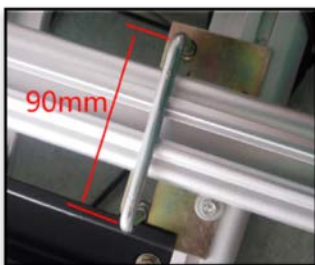

Part #2
can work all bars

8105D

BRAND	DREAMRIDER
MADE IN	CHINA
MATERIAL of basket	Aluminum+ Nylon
SIZE of basket	130x96cm
MATERIAL of bar	Steel square
Suitable bars	30-90mm width
LOCKS	NO
MAX LOAD CAPACITY	75KGS
NET WEIGHT	9KGS
PACKAGE	disassemble
FIT FOR	Universal to car roof side RAISED rails
USED FOR	SUV 4X4