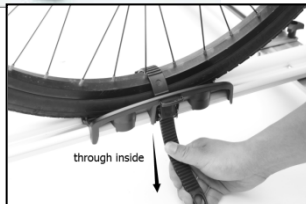

Car top bike carrier

Universal, popular model with cheap price

Item No.: 8305B2

Aluminum
2 locks
Carry 1 bike
for car top
Max width of bar: 60mm
Package:1pc/box,4pcs/ctn