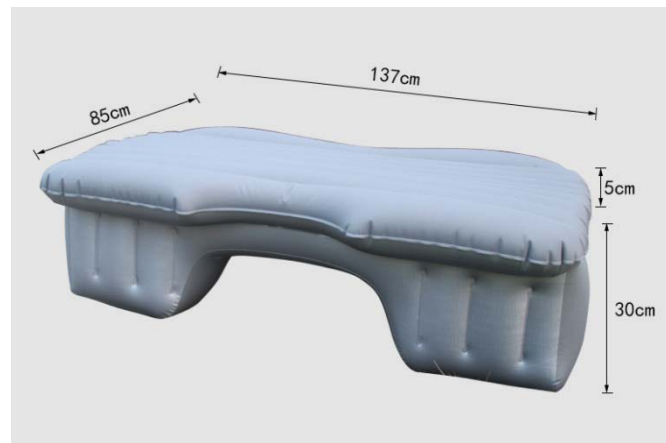

Oxford tourism car bed mattress cloth Car bed inflatable pad

Model:ZD-427/428

Material :oxford cloth

Size :37*85*5 CM

Weight:1900g N.W

2500g G.W

Color:blue,orange,gre,y,black,beige