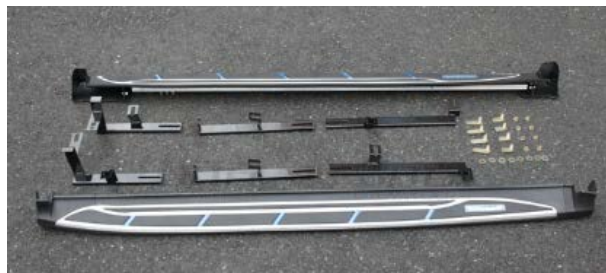

car side steps