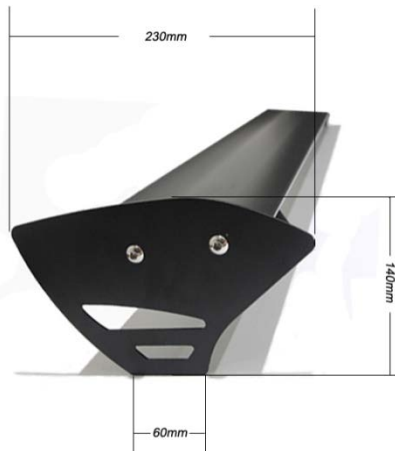

Car rear spoiler

Item No.: 8520

Aluminum
Universal for car sedan (flat trunk)

Package: 1pc/box
Box size: 136*10*20cm
G.W.: 3.5kg

Universal to following trunk-flat

CAN'T work for following trunk