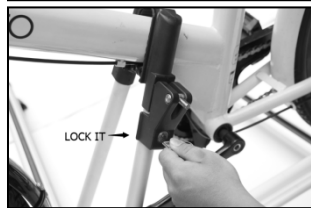

Car top bike carrier

Universal, popular model with cheap price

Item No.: 8305B2

Aluminum
2 locks
Carry 1 bike
for car top
Max width of bar: 60mm
Package:1pc/box,4pcs/ctn