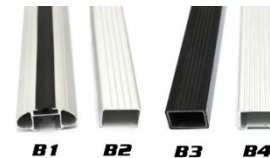

# Car roof cross bars

All universal bars

B1 aluminum

B1S bottom sealed

B5 aluminum

B3 steel bar ( 2 sides double zinc painting, anti rust)

B4 aluminum square bar

WingBar