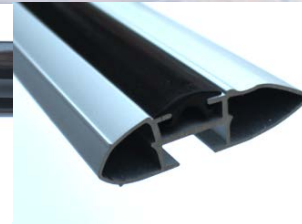

# Universal to roof flush rails(European rails)

Universal  
Design from Thule

8195+B1S oval bar with 55mm

8195+B7 wingbar with 75mm

Bottom rubber sealed

Wingbar shape

Bottle sealed

8195+B6 wingbar with 80mm