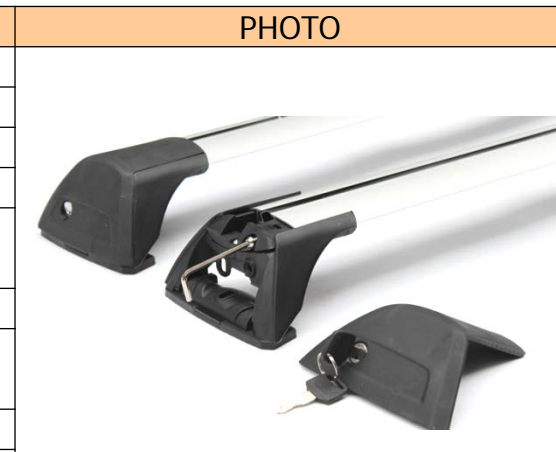

# For normal roof

Item No.: 8155

Universal , bar length 120cm/130cm/135cm, bar width 85mm

PRODUCT DETAIL			
Item No.:	8169		
Name	Roof cross bars		
Material:	Aluminium alloy		
Width(mm):	85	Load Capacity:	75kg
Bar length(aluminum only)	85,90,95,100,105cm		
MOQ:	30PCS	Payment:	T/T
Package:	1pair/bo x	Individual(kgs)	5
QTY/CTN(pair)	6	CTN size(cm)	113x28x15