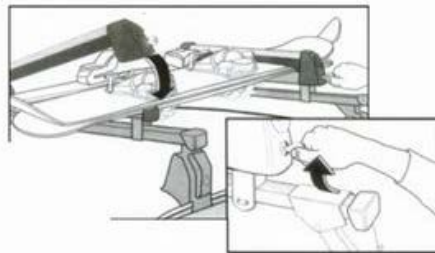

For ski carrier

Ski Carrier 8201

Universal 56cm or 78cm