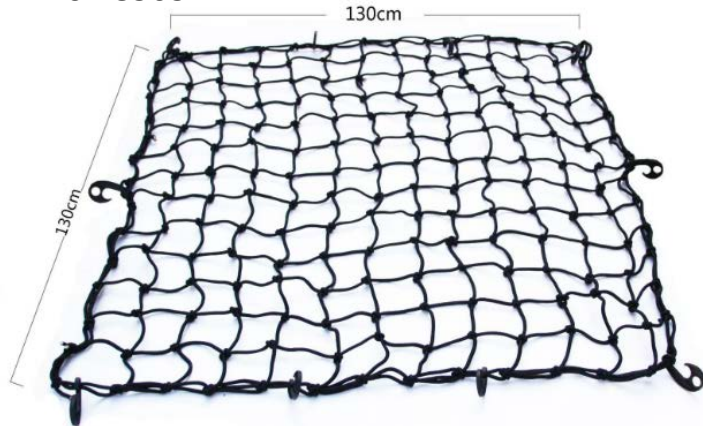

## For cargo net

Item No.: 8505

**Item:8505**

**Nylon high quality**

Sizes: 130x130cm, 150x150cm

Rope diameter: 5mm or 7mm

Square grid: 10x10cm, 13pcs square grids

Net weight: 1.4kg for 5mm, 2.8kg for 7mm