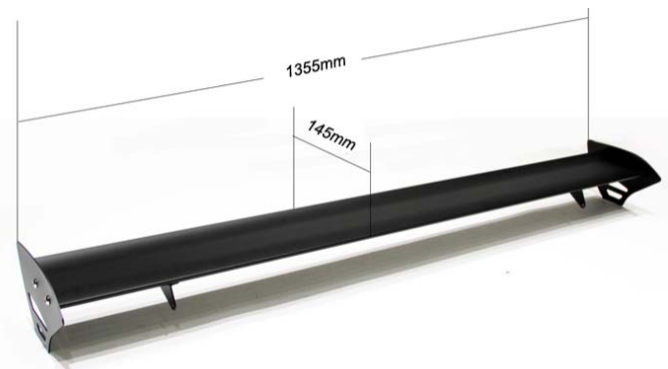

Car rear spoiler

Item No.: 8520

Aluminum
Universal for car sedan (flat trunk)

Package: 1pc/box
Box size: 136*10*20cm
G.W.: 3.5kg

Universal to following trunk-flat

CAN'T work for following trunk