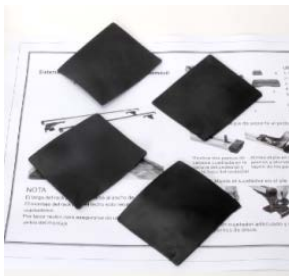

For normal roof (sedan) Universal , bar length 120cm/130cm/137cm

Item No.: 8121+B5