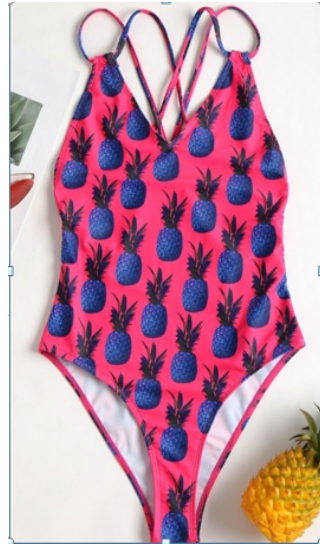

DF025

S M L ribbed  
left to right,1,2,3,4 \$6.80

S M L  
 studs design  
 left to  
 right,1,2,3,4,5,6,7 \$14.50

DF026

S M L  
 left to right,1,2,3,4 \$7.00

DF027

DF028

S M L XL  
left to right,1,2,3,4 \$7.00

DF029

S M L  
left to right,  
1,2,3,4

\$7.50

DF030

S M L

\$8.40

DF031

S M L XL  
left to right,1,2,3,4

\$7.50

DF032

S M L XL  
left,right one \$8.00

DF033

S M L  
left to right,1,2,3,4 \$7.00

DF034

S M L  
left to  
right,1,2,3,4,5 \$7.80

DF035