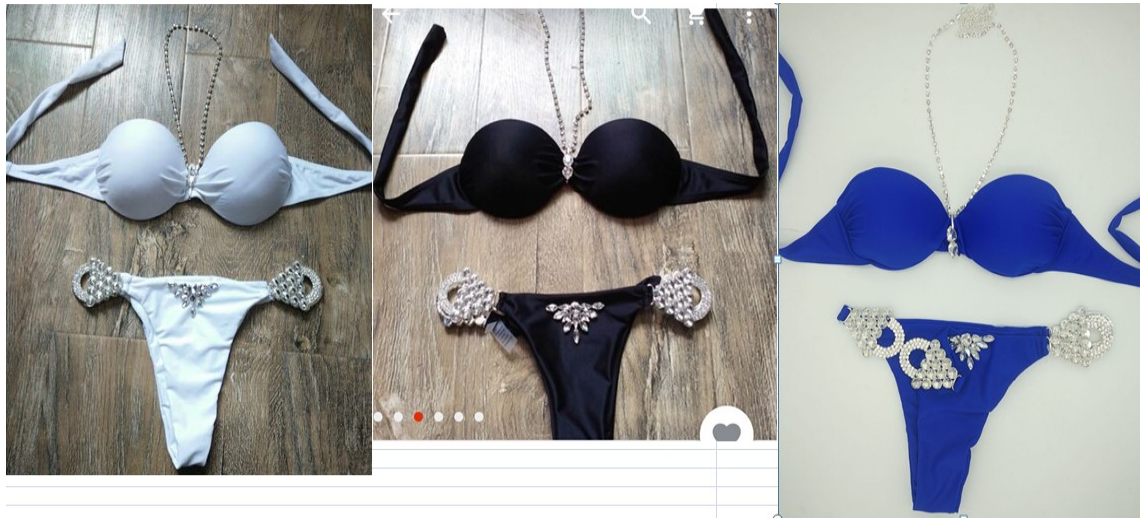

S M L  
yellow,blue  
black,red

\$6.70

DF141

S M L  
gold,silver

\$32.50

DF142

S M L  
red,blue,black \$12.50

DF143

S M L  
blue,black,red \$8.40

DF144

S M L  
red,black \$10.50

DF145

S M L  
white,black,blue \$26.50

DF146

S M L  
black,red,yellow,blue

\$9.80