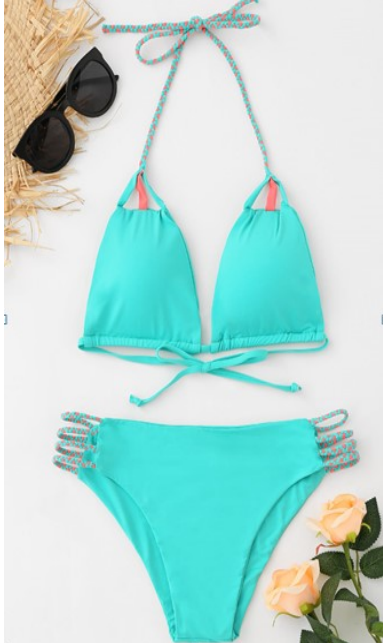

S M L  
one piece,bikini

\$6.80

DF022

S M L  
white,black,red \$6.80

DF023

XL 2XL 3XL 4XL  
left to right,1,2,3,4 \$7.50

DF024

XL 2XL 3XL 4XL 5XL \$7.80

DF025

S M L ribbed  
left to right,1,2,3,4 \$6.80

S M L  
 studs design  
 left to  
 right,1,2,3,4,5,6,7 \$14.50

DF026

S M L  
 left to right,1,2,3,4 \$7.00

DF027

DF028

S M L XL  
left to right,1,2,3,4 \$7.00

DF029

S M L  
left to right,  
1,2,3,4

\$7.50

DF030

S M L

\$8.40

DF031

S M L XL  
left to right,1,2,3,4