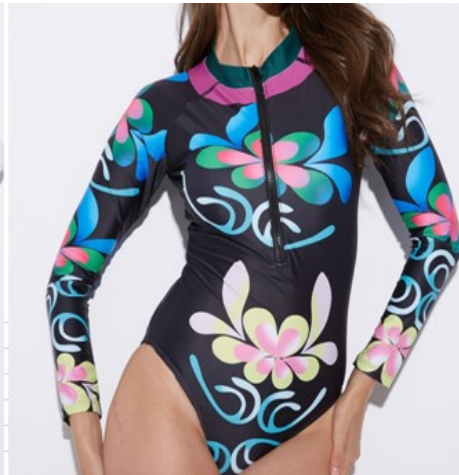

DF112

S M L XL 2XL

\$7.50

DF113

S M L XL  
left to right,1,2,3,4

\$7.60

DF114

S M L XL

\$6.80

DF115

S M L XL  
left to right,1,2,3

\$7.60

DF116

S M L  
left to right,1,2,3,4 \$6.40

DF117

S M L  
left,right one \$6.70

DF118

S M L XL  
white,red  
black,green      \$6.90

DF119

S M L XL  
left,right one  
ribbed fabric \$6.80

DF120

S M L  
white,print

\$6.80

S M L XL  
black,peach,  
army  
green,red,yellow \$6.80