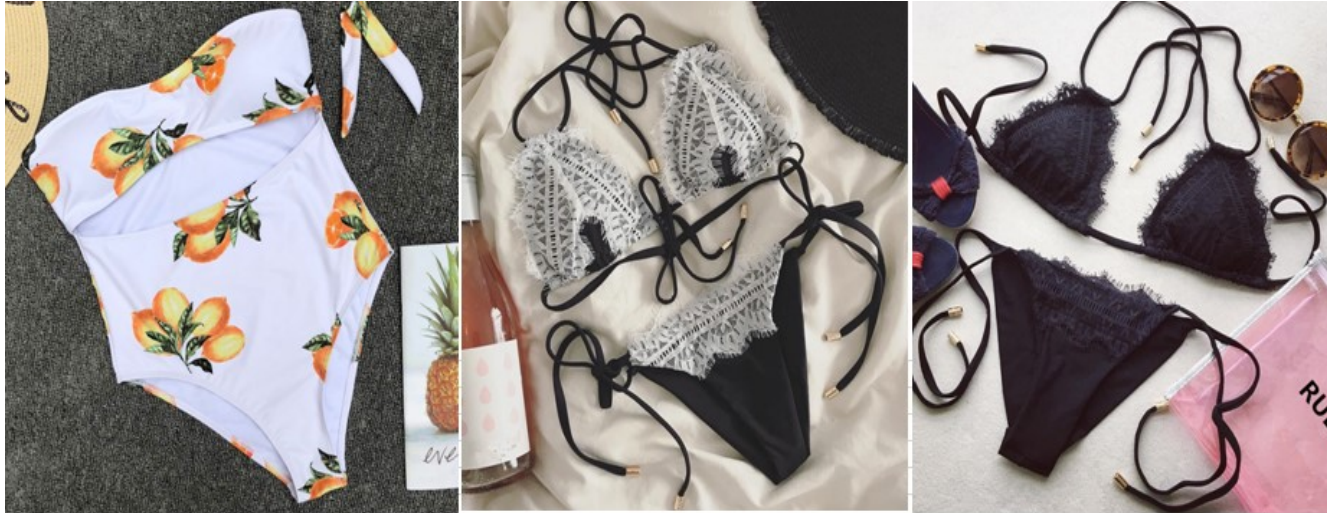

S M L  
blue,black,red \$8.40

DF144

S M L  
red,black \$10.50

DF145

S M L  
white,black,blue \$26.50

DF146

S M L  
black,red,yellow,blue

\$9.80

DF147

S M L  
left to right 1,2,3,4

\$6.80

DF148

S M L  
print,black,white \$6.80

DF149

S M L XL \$7.00

DF150

S M L  
left to right,1,2,3,4 \$6.70

DF151

S M L  
white,orange,black  
bikini r same style \$6.80

DF152

S M L  
left to right,1,2,3 \$6.80

DF153

S M L XL  
red,green,black,pink \$6.80

DF154