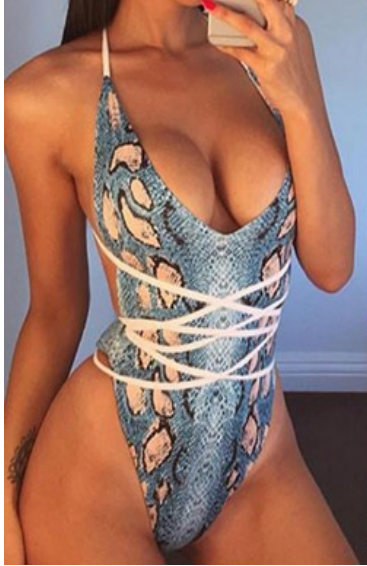

DF225

DF226

S M L XL  
with sarongs \$7.50

DF227

S M L XL  
left to right,1,2,3,4 \$6.70

S M L XL  
 left to  
 right,1,2,3,4.5      \$6.90

DF228

DF229

S M L  
 orange,red      \$6.80

DF231

S M L  
black,purple,red,blue

\$6.80

DF232

S M L  
red,black,yellow,blue

\$6.80

DF233

S M L XL  
left to right,1,2,3,4 \$7.00

DF234

S M L XL \$6.90

DF235

S M L XL  
left to right,1,2,3,4 \$7.50

DF236

M L XL  
yellow,red \$8.30

DF237