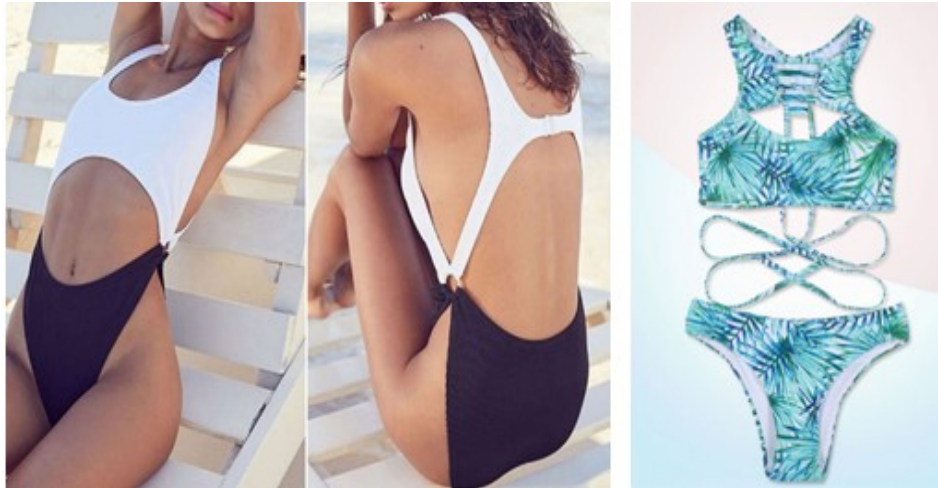

DF002

S M L  
left to right,1,2,3  
red and black one  
piece same design \$6.80

DF003

S M L XL  
one piece,bikini \$6.80

DF004

S M L XL  
left to right,1,2,3,4 \$7.30

DF005

S M L XL  
print,black \$7.80