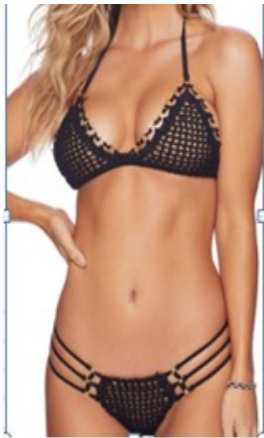

DF012

S M L

\$27.00

DF013

S M L  
one piece,bikini

\$6.80

S M L  
left to  
right,1,2,3,4,5 \$8.50

DF014

S M L  
green,yellow,black  
red,white \$8.50

DF015

DF016

S M L  
black,white \$6.90

DF017

S M L  
black,leopard,blue \$10.00

DF018

S M L XL 2XL