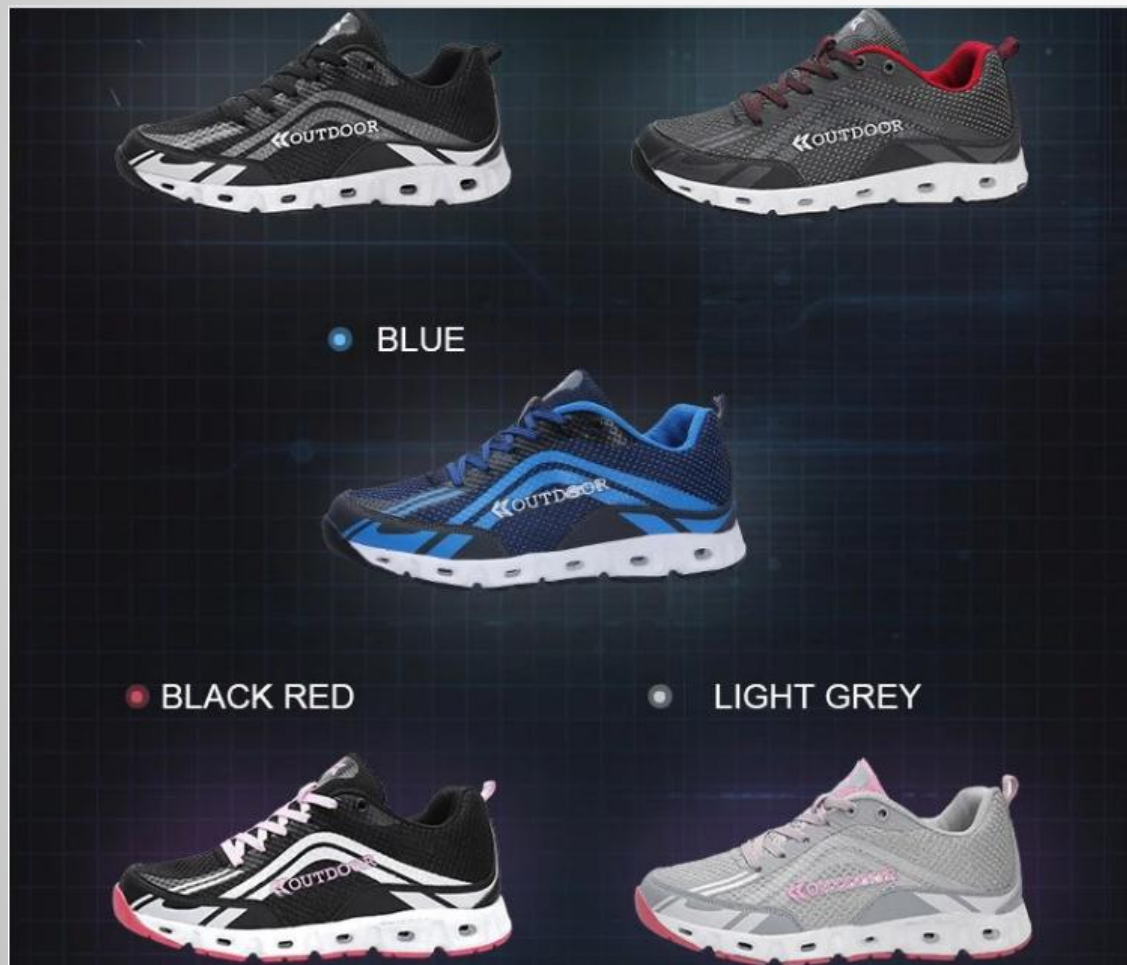

Item NO.1866

Size: EUR 39-46 US 6.5-11