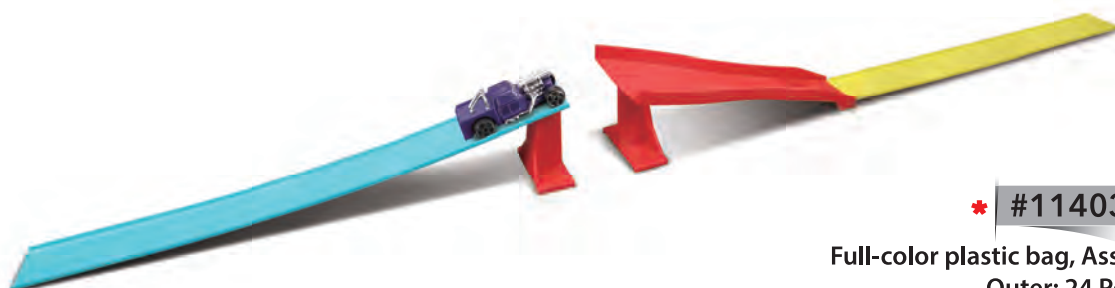

Super Jump Playset

NEW

- Plastic track pieces
- Plastic jump receiver
- Jump supports
- Includes 1 Fresh Metal die-cast vehicle