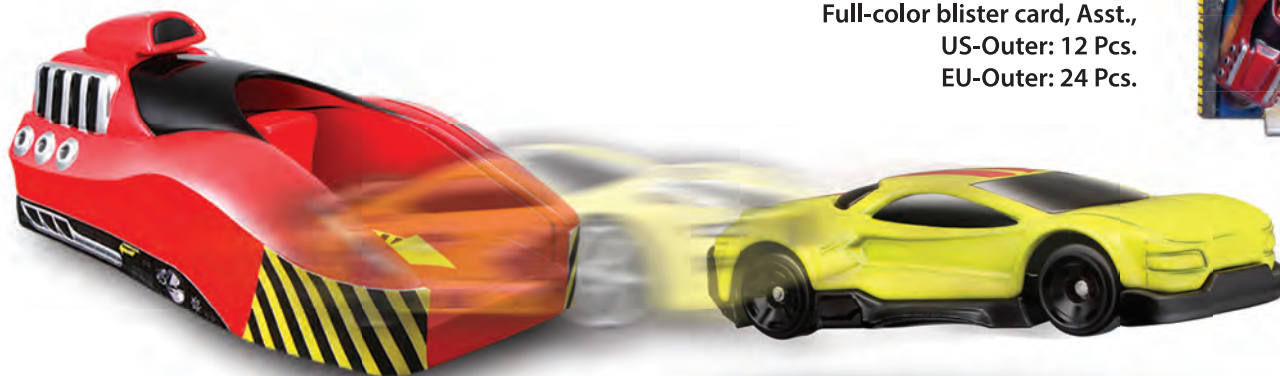

Race Launcher

- Spring-action launcher shoots the car
- One die-cast vehicle
- Vehicle has a die-cast metal body with plastic parts

#15151

Full-color blister card, Asst.,
US-Outer: 12 Pcs.
EU-Outer: 24 Pcs.