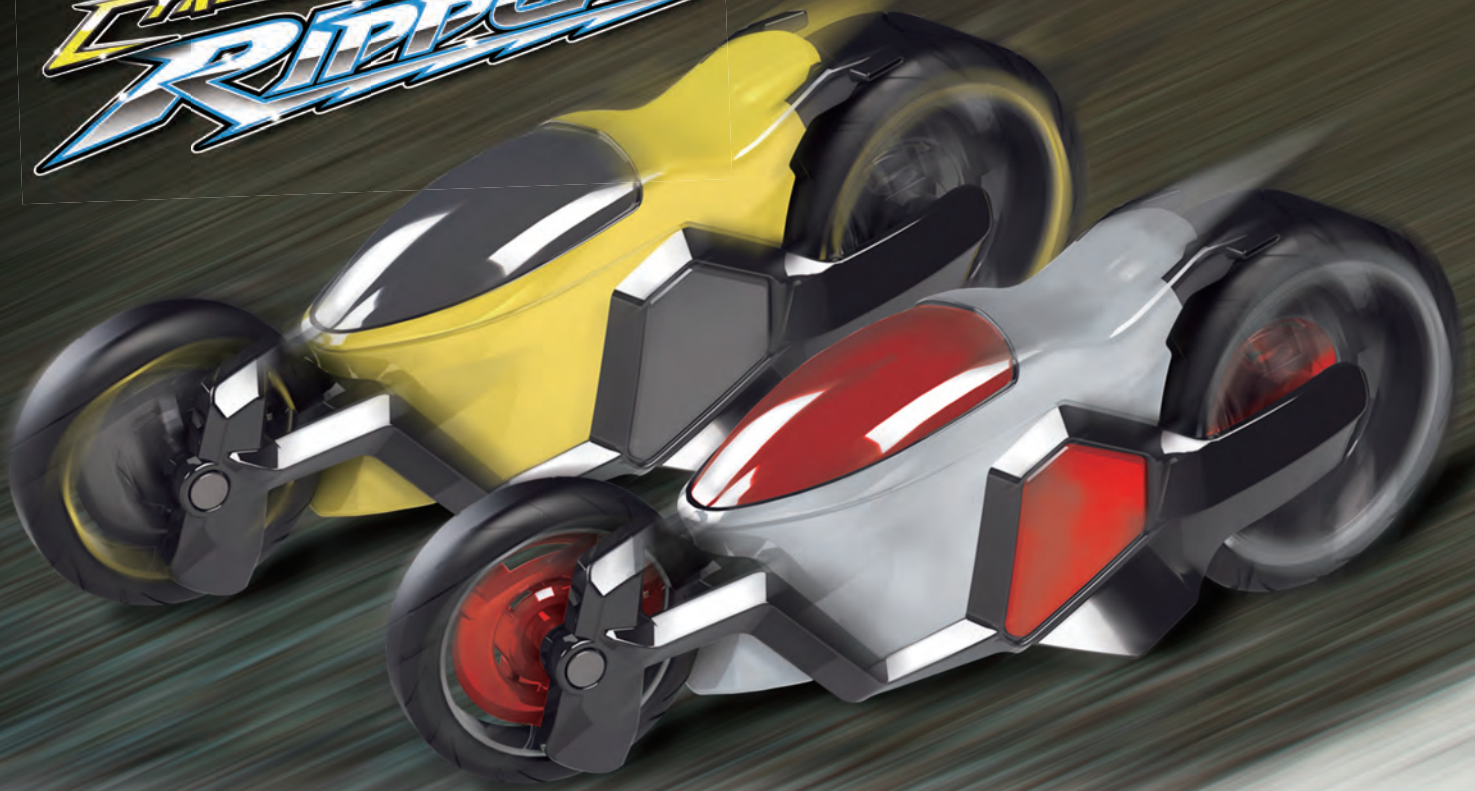

CYKLONE RIPPER

NEW

Ripcord-powered stunt cycle

- Plastic body
- Approx, 6 $\frac{7}{8}$ " long
- Handle with rip cord included
- No batteries required