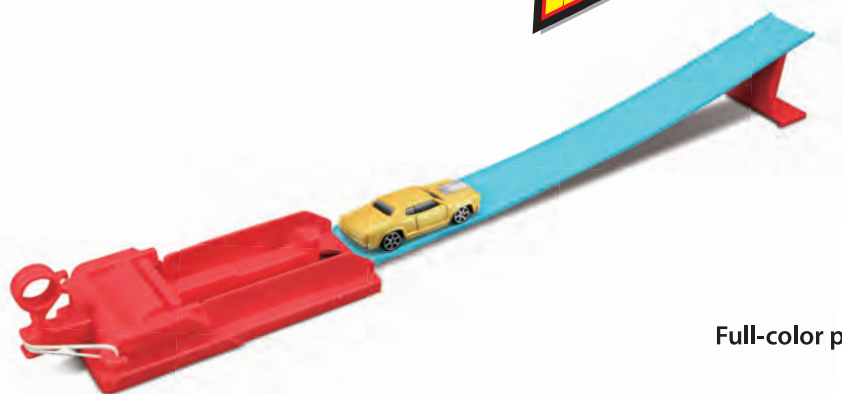

* #11402

Full-color plastic bag, Asst.,
Outer: 24 Pcs.

Launcher Jump Playset

NEW

- Plastic track piece
- Plastic launcher
- Jump support
- Includes 1 Fresh Metal die-cast vehicle

* #11401

Full-color plastic bag, Asst.,
Outer: 24 Pcs.