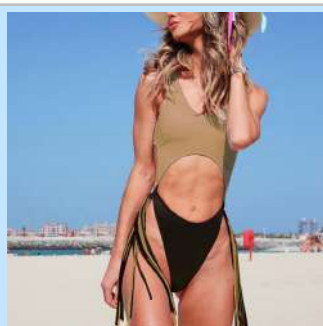

H1410228 \$5.8
Color: Apricot
Size: S,M,L

H1410228 \$5.8
Color: White
Size: S,M,L

H1410228 \$5.8
Color: Black
Size: S,M,L

H1610291 \$5.7
Color: White
Size: S,M,L

H1610291 \$5.7
Color: Green
Size: S,M,L

H1610291 \$5.7
Color: Brown
Size: S,M,L