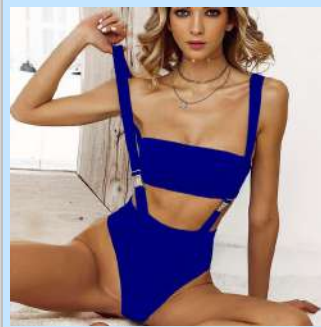

H1310194 \$5.7
Color: Snake
Size: S,M,L

H1310195 \$5.7
Color: Red
Size: S,M,L

H1310195 \$5.7
Color: Drak Blue
Size: S,M,L

H310195 \$5.7
Color: White
Size: S,M,L

H1310196 \$5.8
Color: Drak Blue
Size: S,M,L