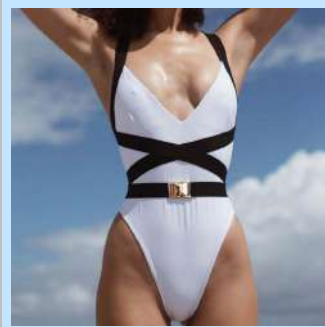

H1310194 \$5.7
Color: Snake
Size: S,M,L

H1310195 \$5.7
Color: Red
Size: S,M,L

H1310195 \$5.7
Color: Drak Blue
Size: S,M,L

H310195 \$5.7
Color: White
Size: S,M,L

H1310196 \$5.8
Color: Drak Blue
Size: S,M,L