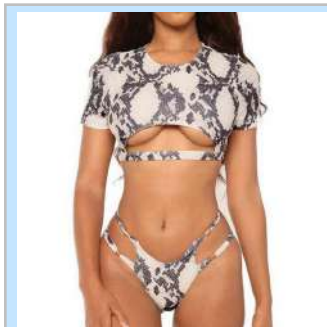

H1810083 \$5.4
Color: Tiger Stripe
Size: S,M,L

H1810084 \$6.2
Color: Black
Size: S,M,L

H1810085 \$5.8
Color: White
Size: S,M,L

H1810085 \$5.8
Color: Black
Size: S,M,L

H1810086 \$5.8
Color: Black
Size: S,M,L

H1810087 \$5.5
Color: Blue
Size: S,M,L

H1810088 \$5.8
Color: White
Size: S,M,L

H1810089 \$5.5
Color: Serpentine
Size: S,M,L

H1810089 \$5.5
Color: Serpentine
Size: S,M,L

H1810090 \$5.7
Color: Dark Blue
Size: S,M,L