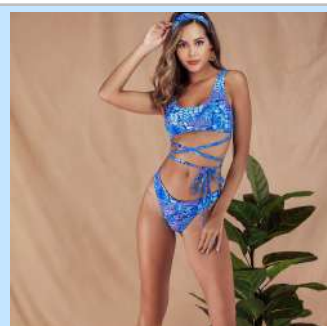

H1410228 \$5.8
Color: Apricot
Size: S,M,L

H1410228 \$5.8
Color: White
Size: S,M,L

H1410228 \$5.8
Color: Black
Size: S,M,L

H1610291 \$5.7
Color: White
Size: S,M,L

H1610291 \$5.7
Color: Green
Size: S,M,L

H1610291 \$5.7
Color: Brown
Size: S,M,L