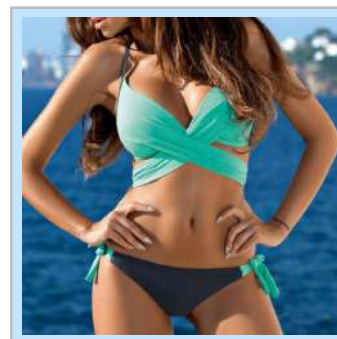

H2510092 $5.4
Color: F
Size: S,M,L,XL