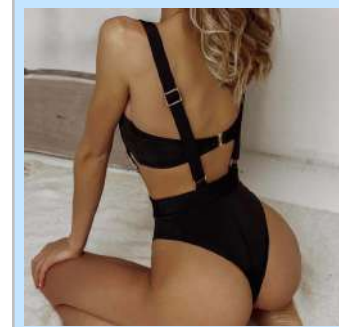

H1310196 $5.8
Color: Black
Size: S,M,L