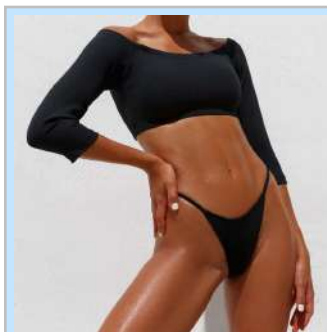

H1810091 $5.8
Color: Black
Size: S,M,L