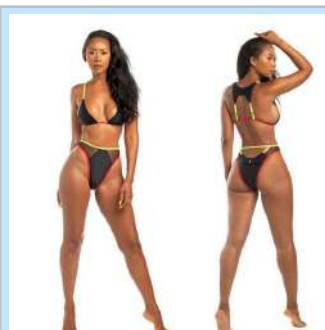

H1710240 $5.7
Color: Black
Size: S,M,L