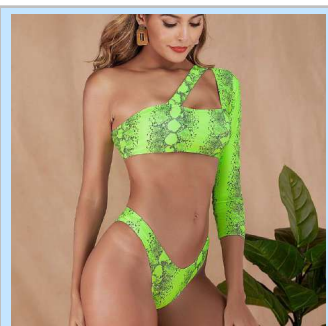

H1610292 \$5.7
Color: Blue
Size: S,M,L

H1610292 \$5.7
Color: Red
Size: S,M,L

H1610293 \$5.7
Color: Serpentine
Size: S,M,L

H1610293 \$5.7
Color: Leopard
Size: S,M,L

H1610294 \$6.2
Color: White
Size: S,M,L

H1610295 \$5.7
Color: Green Snake
Size: S,M,L

H1610295 \$5.7
Color: Green Snake
Size: S,M,L

H1610296 \$5.2
Color: Green
Size: S,M,L

H1610296 \$5.2
Color: Red
Size: S,M,L

H1610297 \$5.8
Color:Green
Size: S,M,L

H1610298 \$5.5
Color:Blue A
Size: S,M,L

H1610298 \$5.5
Color: Blue B
Size: S,M,L