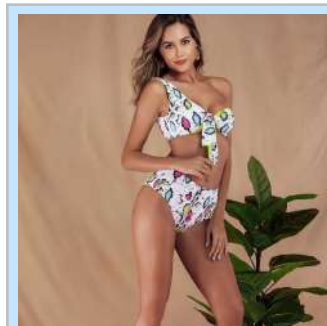

H1610293 $5.7
Color: Serpentine
Size: S,M,L