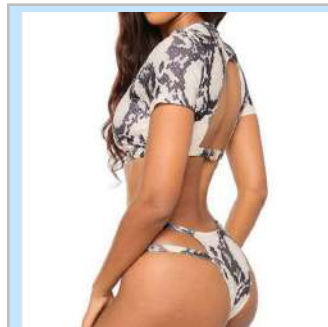

H1810089 $5.5
Color: Serpentine
Size: S,M,L