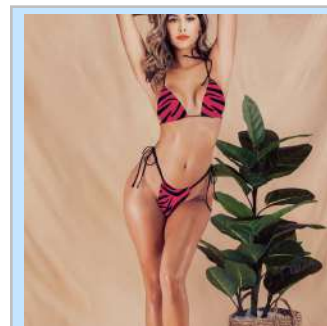

H1610296 $5.2
Color: Red
Size: S,M,L