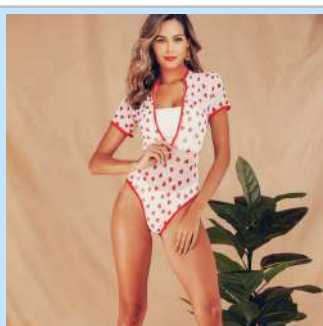

H1610292 \$5.7
Color: Blue
Size: S,M,L

H1610292 \$5.7
Color: Red
Size: S,M,L

H1610293 \$5.7
Color: Serpentine
Size: S,M,L

H1610293 \$5.7
Color: Leopard
Size: S,M,L

H1610294 \$6.2
Color: White
Size: S,M,L

H1610295 \$5.7
Color: Green Snake
Size: S,M,L

H1610295 \$5.7
Color: Green Snake
Size: S,M,L

H1610296 \$5.2
Color: Green
Size: S,M,L

H1610296 \$5.2
Color: Red
Size: S,M,L

H1610297 \$5.8
Color:Green
Size: S,M,L

H1610298 \$5.5
Color:Blue A
Size: S,M,L

H1610298 \$5.5
Color: Blue B
Size: S,M,L