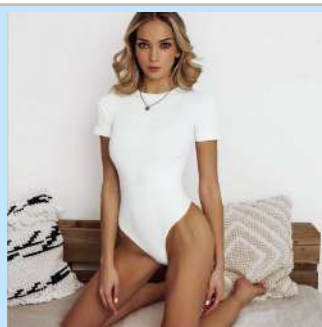

H1810083 \$5.4
Color: Tiger Stripe
Size: S,M,L

H1810084 \$6.2
Color: Black
Size: S,M,L

H1810085 \$5.8
Color: White
Size: S,M,L

H1810085 \$5.8
Color: Black
Size: S,M,L

H1810086 \$5.8
Color: Black
Size: S,M,L

H1810087 \$5.5
Color: Blue
Size: S,M,L

H1810088 \$5.8
Color: White
Size: S,M,L

H1810089 \$5.5
Color: Serpentine
Size: S,M,L

H1810089 \$5.5
Color: Serpentine
Size: S,M,L

H1810090 \$5.7
Color: Dark Blue
Size: S,M,L