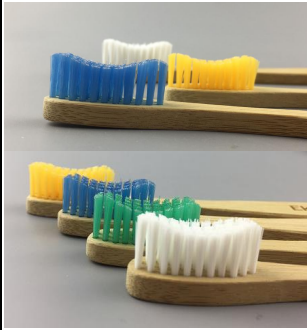

KAISER OFFER SHEET

Anytime,feel free to contact us.We are manufacture with FDA,We offer free samle in 2 pcs
Yangzhou Kaiser Hotel Supplies Co.,Ltd.

for bambootoothbrush:
1:Our MOQ is 1000 pcs.
for 3000 pcs,we can offer free print
for 1000-2000 pcs, there will be extra cost for print:\$150
2:we can laser the logo on toothbrush handle
print your design on individually box and big box
3:for packing: we usually do 2 type(box /kraft paper box),both biodegradable and ECO-friendly.
4:we have different size for 4pcs/5 pcs/6 pcs
5:sample time:customed sample 10-15days,sample in stock:2 days
6: delivery time:18-22 days

Bristle details:

①(wave shape hard bristle)

②(soft nylon)

③(Hard nylon)

④(Charcoal bristle,ony gery color)

Bamboo Toothbrush (adult type)

①		Material:	Bamboo		
		Size:	19.5*1.5*0.5cm		
		Weight:	7.5g		
		Logo:	Laser engraving		
		MOQ:	1000	2000-5000	5000+
		Bristle Material:	nylon 6(color can customized),Bamboo charcoal bristle for free reach QTY 3000		
		Carton	4/5/6 pcs/box,500 box /carton		
		FOB(Shanghai):	\$0.35	\$0.34	\$0.32
		EXW(Yangzhou):	\$0.32	\$0.31	\$0.29

②		Material:	Bamboo		
		Size:	17*1.2*0.5cm		
		Weight:	8g		
		Logo:	Laser engraving		
		MOQ:	1000	2000-5000	5000+
		Bristle Material:	nylon 6(color can customized),Bamboo charcoal bristle for free reach QTY 3000		
		Carton	4/5/6 pcs/box,500 box /carton		
		FOB(Shanghai):	\$0.36	\$0.34	\$0.33
		EXW(Yangzhou):	\$0.33	\$0.31	\$0.30