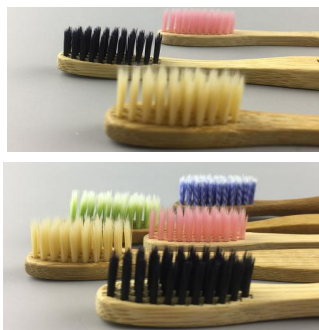

Bristle details:

①(wave shape hard bristle)

②(soft nylon)

③(Hard nylon)

④(Charcoal bristle,ony gery color)

Bamboo Toothbrush (adult type)

①		Material:	Bamboo		
		Size:	19.5*1.5*0.5cm		
		Weight:	7.5g		
		Logo:	Laser engraving		
		MOQ:	1000	2000-5000	5000+
		Bristle Material:	nylon 6(color can customized),Bamboo charcoal bristle for free reach QTY 3000		
		Carton	4/5/6 pcs/box,500 box /carton		
		FOB(Shanghai):	\$0.35	\$0.34	\$0.32
		EXW(Yangzhou):	\$0.32	\$0.31	\$0.29

②		Material:	Bamboo		
		Size:	17*1.2*0.5cm		
		Weight:	8g		
		Logo:	Laser engraving		
		MOQ:	1000	2000-5000	5000+
		Bristle Material:	nylon 6(color can customized),Bamboo charcoal bristle for free reach QTY 3000		
		Carton	4/5/6 pcs/box,500 box /carton		
		FOB(Shanghai):	\$0.36	\$0.34	\$0.33
		EXW(Yangzhou):	\$0.33	\$0.31	\$0.30