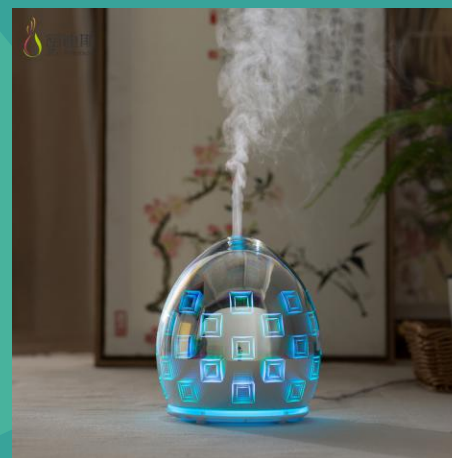

Mist volume:
30-40ml/h

Power:
24v / 12w

MOQ: 500PCS for the styles that not have stock

YD-029-1

YD-029-2

YD-029-3

YD-029-4

YD-029-5