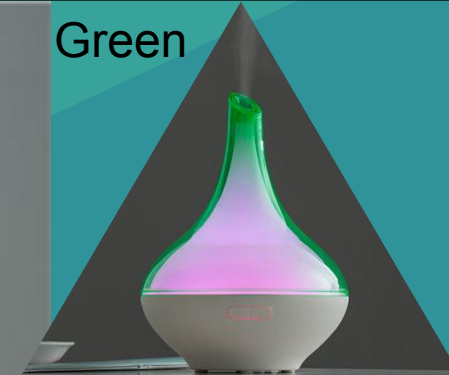

YD-037

White base

Power: 24V, 12W
Capacity: 200ml
Material: PP
Color: orange, purple, grey, green
LED light color:
7 colors plus warm yellow color

Orange

Green

Purple

Grey

YD-037

Different base color

Marble

Dark walnut

Light walnut

YD-035

1500ml capacity

Power: 24V, 24W
Capacity: 1500ml
Material: PP
Color: white
LED light color: 7 RGB colors
Timer: 1hr / 3 hrs / 5hrs
Adjustable mist volume, touch button

MOQ: 200PCS

1. Top filling design.
2. Can add the essential oil directly into the water

3d glass aroma diffuser

YD-039-13

MOQ: 500PCS

YD-039-14

Selling points:

1. The shell is made of glass, with 3d effect patterns.
2. This style can be 5V with a USB cable, or 24V with an adaptor.