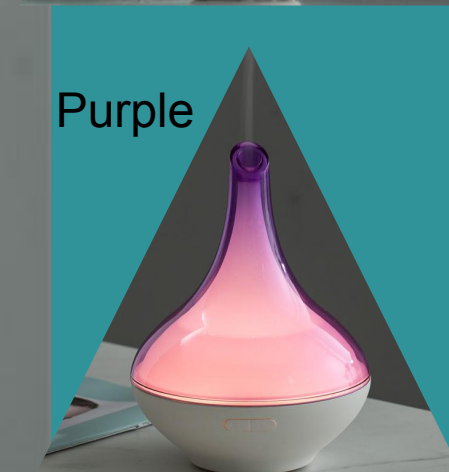

YD-037

White base

Power: 24V, 12W
Capacity: 200ml
Material: PP
Color: orange, purple, grey, green
LED light color:
7 colors plus warm yellow color

Orange

Green

Purple

Grey

YD-037

Different base color

Marble

Dark walnut

Light walnut

YD-035

1500ml capacity

Power: 24V, 24W
Capacity: 1500ml
Material: PP
Color: white
LED light color: 7 RGB colors
Timer: 1hr / 3 hrs / 5hrs
Adjustable mist volume, touch button

MOQ: 200PCS

1. Top filling design.
2. Can add the essential oil directly into the water

3d glass aroma diffuser

YD-039-13

MOQ: 500PCS

YD-039-14

Selling points:

1. The shell is made of glass, with 3d effect patterns.
2. This style can be 5V with a USB cable, or 24V with an adaptor.