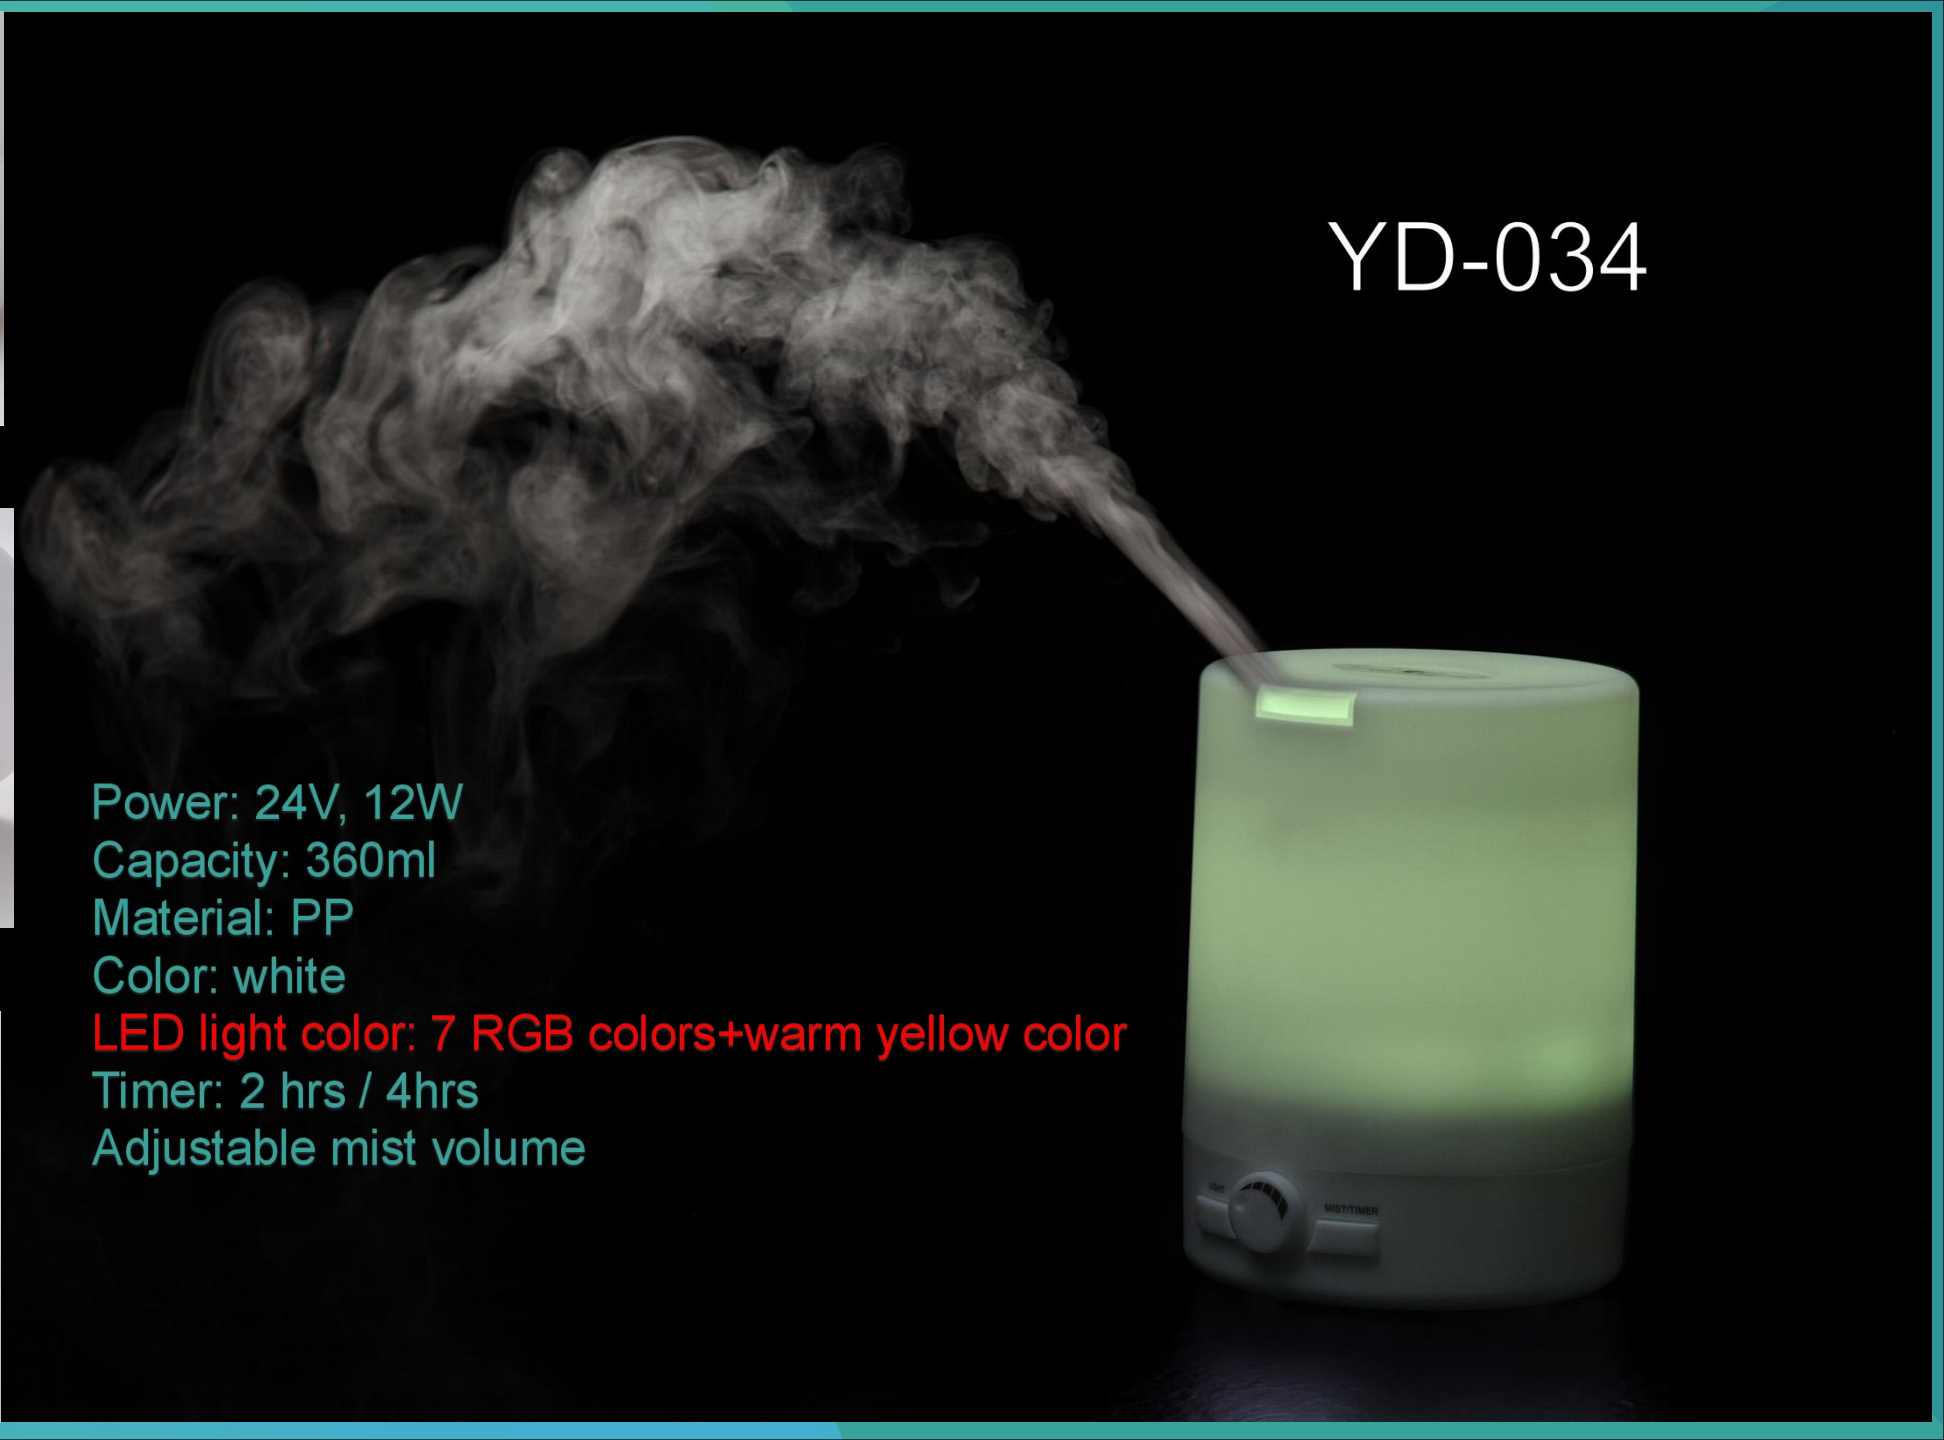

Material: **Aluminium + Plastic**
Color: Black/Silver/Golden

Timer: 30s / 1 hour / 3 hours
Power: 24v / 12w
Mist volume: 30-40ml/h

Packaging:
24pcs/ctn
51.5*39*41cm, 13kgs

Golden

Black

Silver

YD-034

Power: 24V, 12W

Capacity: 360ml

Material: PP

Color: white

LED light color: 7 RGB colors+warm yellow color

Timer: 2 hrs / 4hrs

Adjustable mist volume

Humidifiers

YD-063