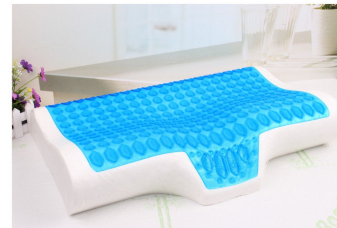

MJ-8602 规格: 50X30X7-10CM

MJ-8604 规格: 58X36X8-11CM

MJ-8601 规格: 60X40X14CM

MJ-8606 规格: 63X35X14CM

MJ-8605 规格: 55X38X8-11CM

MJ-8603 规格: 62X38X9-11CM

MJ-8608 规格: 68X40X10-12CM

MJ-6192 规格: 34X33X12CM

舒适睡眠享受每一天
LCSYD@1688.COM

竹炭保健记忆枕 BAMBOO CHARCOAL MEMORY FOAM PILLOW

采用最新高温萃取技术，将竹碳粉和记忆绵完美融合，研发出祛湿、除异味、抗菌抑菌、保健等功能为一体的竹炭记忆枕。

Take the latest high temperature extraction technology, combined with carbon powder and memory foam. Develop the bamboo charcoal memory pillow with the function to remove odor, dampness, antibacterial, health care as a whole.