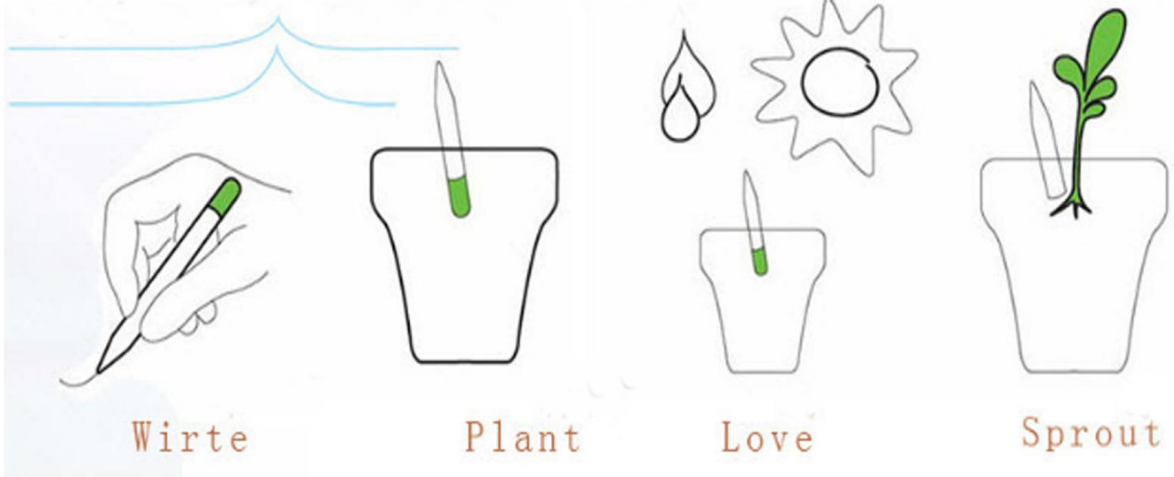

day

night

TQ-F002

TongQu Craft

DIY PLANTING KIT

PLANTING PENCIL

TongQu Craft

DIY PLANTING KIT