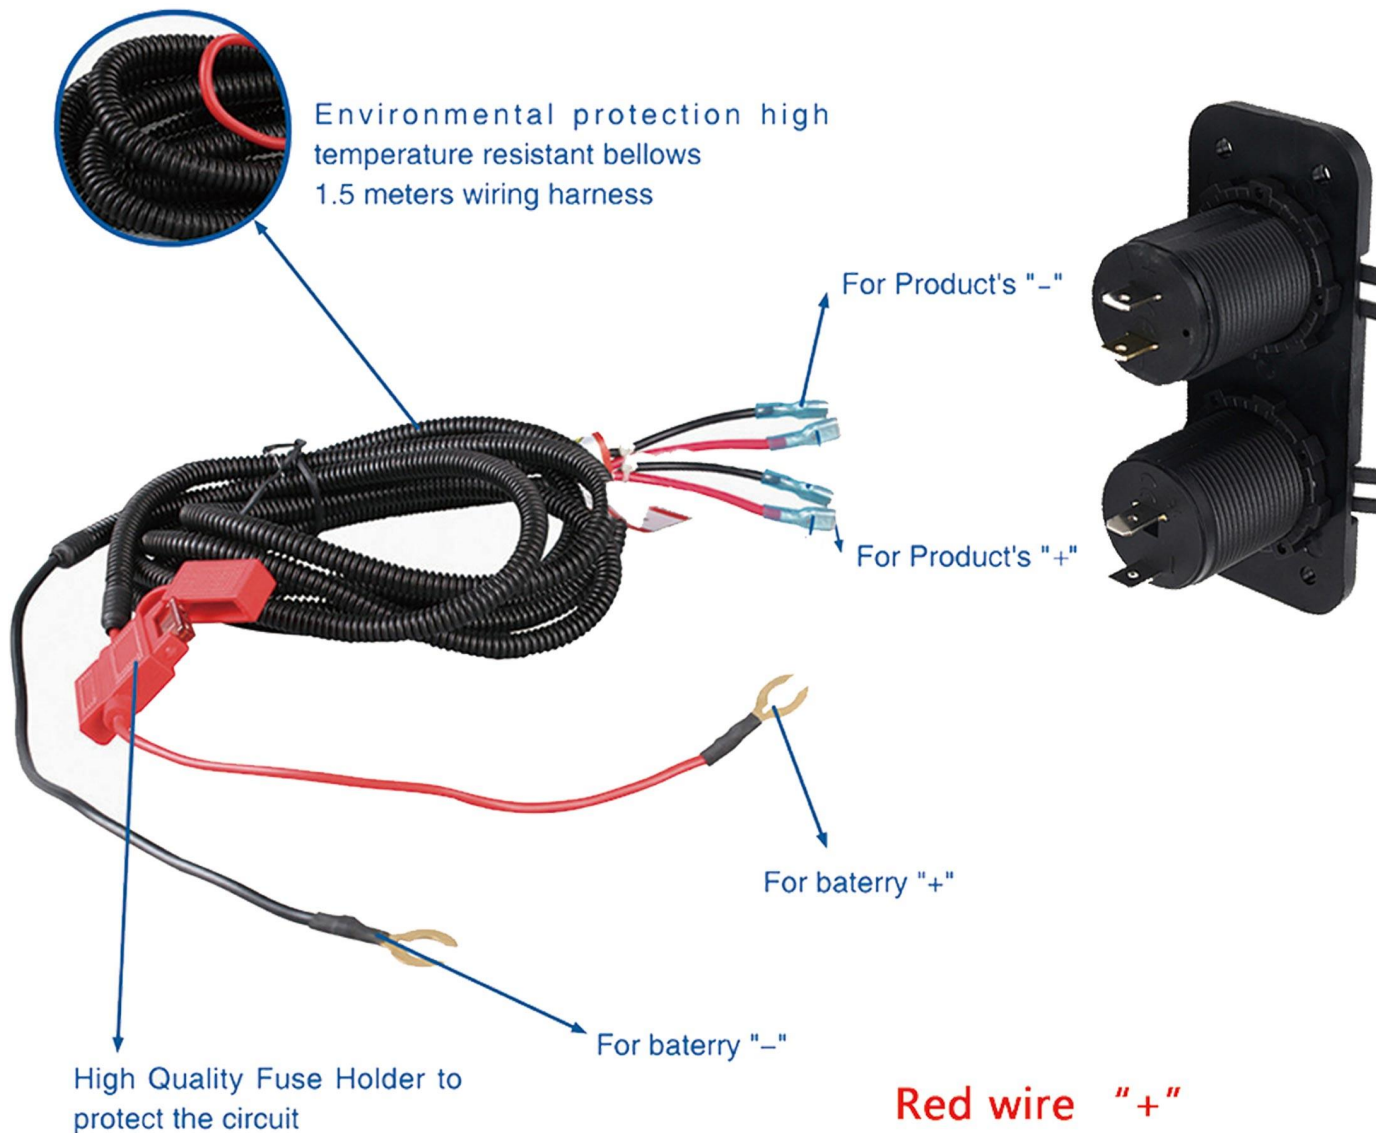

Copper Wire , High Quality Connector with waterproof relay wiring harness. Make Your Car Lamp More Brighter. Super Power Wiring Harness.

- 1.This relay wire harness will offer you full low and high beam functionality with its easy plug-n-play setup
- 2.After install this headlight Wiring Harness,you car bulb will more brighter 50% than before.
- 3.Easy to install,no modification is needed,it is long usage life and more light output. 100% Plug & Play
- 4.Waterproof and shockproof;excellent performance.

Fit for car have 4 H1/H3 headlight bulbs
CH-H1/H1-1202ET (12V)

Fit for car have 2 H1/H3 & 2 H7 headlight bulbs
CH-H1/H7-1202ET

Fit for car have 4 H7 headlight bulbs
CH-H7/H7-1202ET

Modified Car Cigarette lighter Wiring Harness
1 in 1
CH-CLH-1T1

Modified Car Cigarette lighter Wiring Harness
2 in 1
CH-CLH-1T2

Environmental protection high temperature resistant bellows
1.5 meters wiring harness

High Quality Fuse Holder to protect the circuit

Red wire "+"