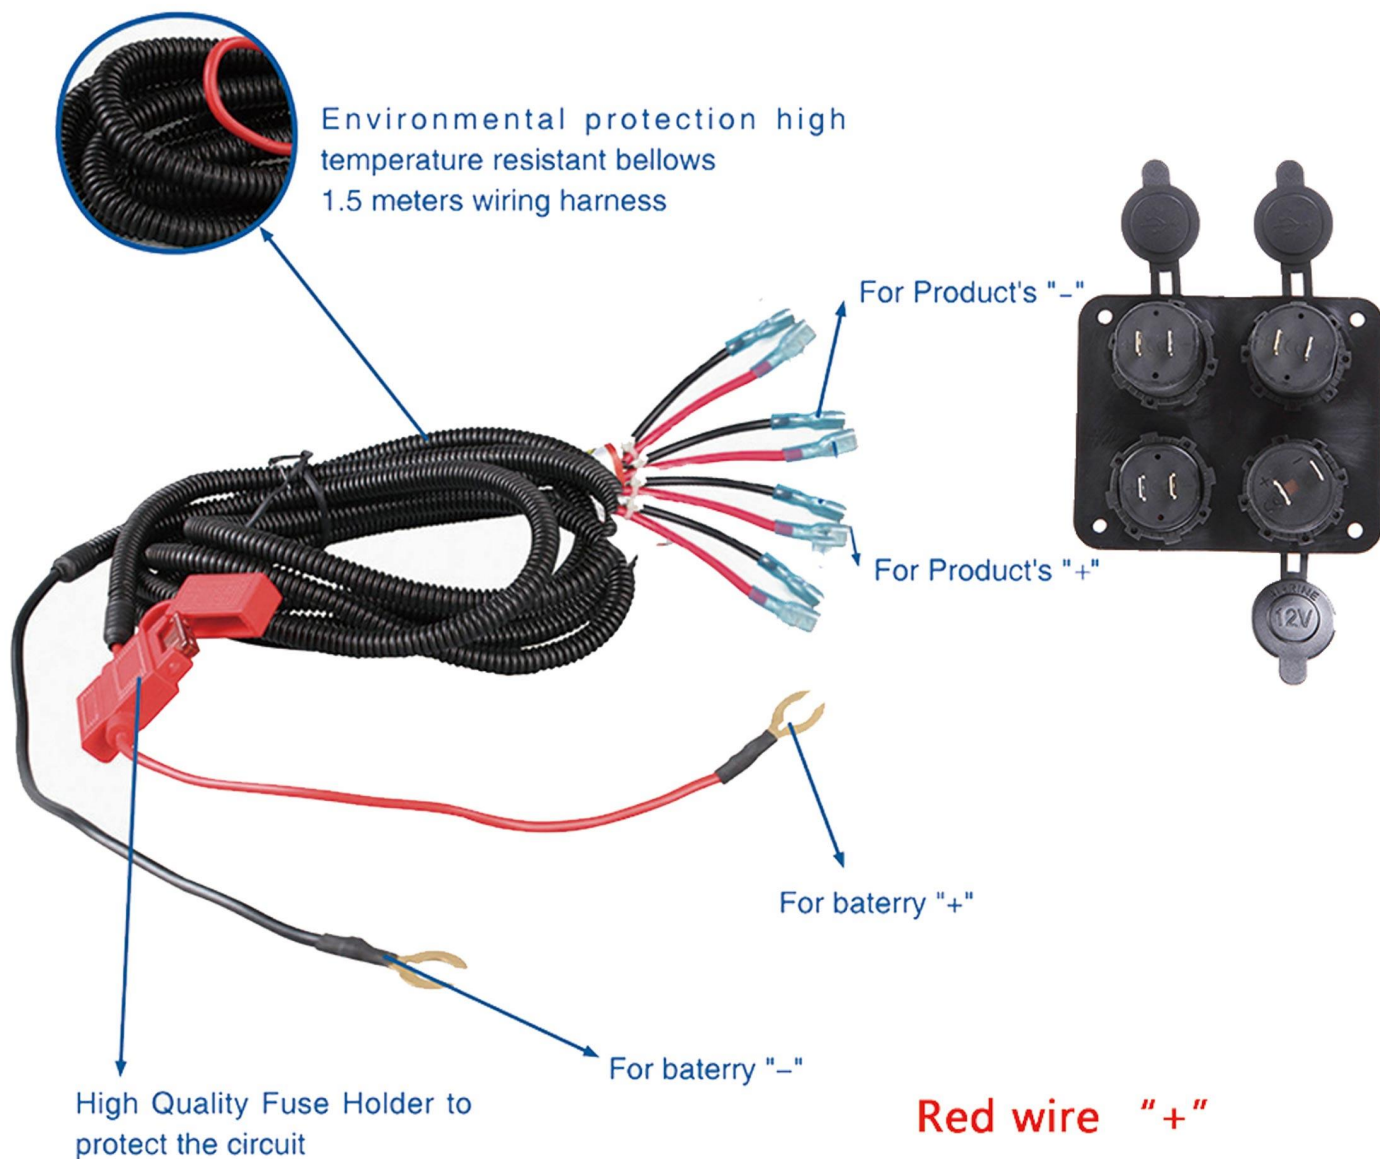

Modified Car Cigarette lighter Wiring Harness
2 in 1
CH-CLH-1T2

Environmental protection high temperature resistant bellows
1.5 meters wiring harness

High Quality Fuse Holder to protect the circuit

Red wire "+"

Black Wire "-"

Modified Car Cigarette lighter Wiring Harness
3 in 1
CH-CLH-1T3

Red wire "+"

Black Wire "-"

Modified Car Cigarette lighter Wiring Harness
4 in 1
CH-CLH-1T4