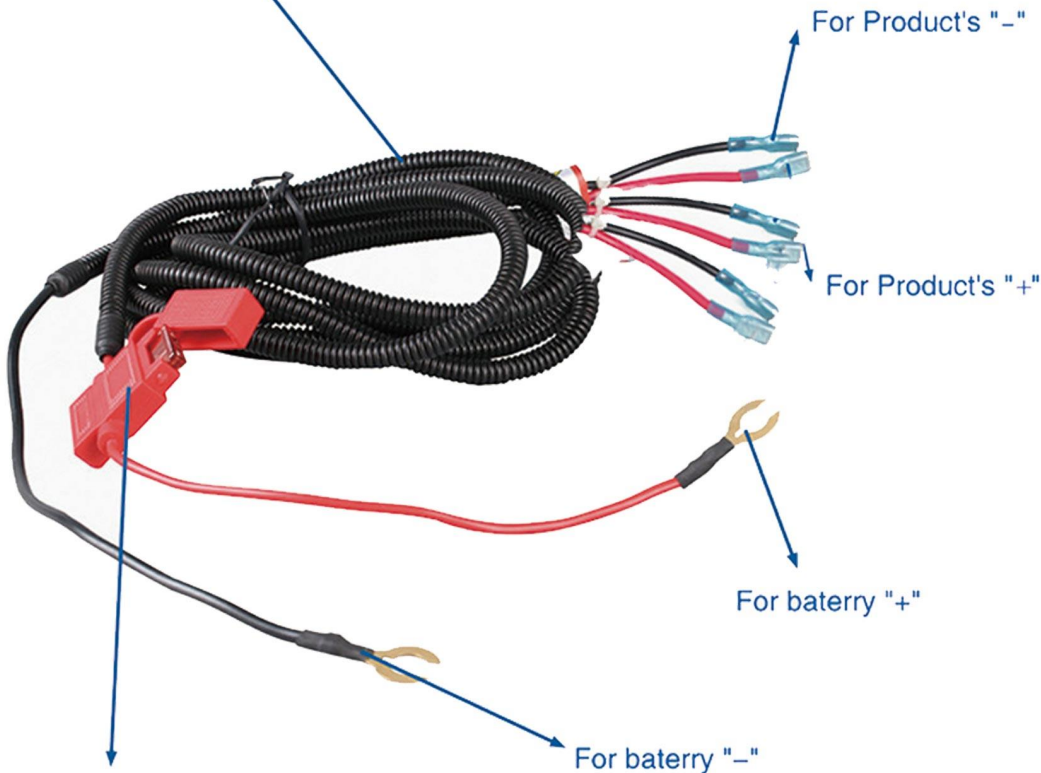

Copper Wire , High Quality Connector with waterproof relay wiring harness. Make Your Car Lamp More Brighter. Super Power Wiring Harness.

- 1.This relay wire harness will offer you full low and high beam functionality with its easy plug-n-play setup
- 2.After install this headlight Wiring Harness,you car bulb will more brighter 50% than before.
- 3.Easy to install,no modification is needed,it is long usage life and more light output. 100% Plug & Play
- 4.Waterproof and shockproof;excellent performance.

Fit for car have 4 H1/H3 headlight bulbs
CH-H1/H1-1202ET (12V)

Fit for car have 2 H1/H3 & 2 H7 headlight bulbs
CH-H1/H7-1202ET

Fit for car have 4 H7 headlight bulbs
CH-H7/H7-1202ET

Modified Car Cigarette lighter Wiring Harness
1 in 1
CH-CLH-1T1

Modified Car Cigarette lighter Wiring Harness
2 in 1
CH-CLH-1T2

Environmental protection high temperature resistant bellows
1.5 meters wiring harness

High Quality Fuse Holder to protect the circuit

Red wire "+"