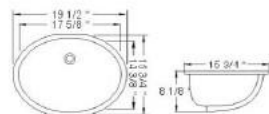

*Pre-drilled Faucet Hole

*Sink cut-out

*Undermount Hardware

*Styrofoam Box Packing

Size available from:

25" X 22" 31" X 22" 37" X 22"

43" X 22" 49" X 22" 51" X 22"

73" X 22"

TOMBSTONE

JI YUAN STONE

COUNTER SINKS

WL-1310

Walgar Undermount Sink
Size: 15" x 12" x 7-1/8"
Vitreous china
Overflow

WL-1512

Walgar Undermount Sink
Size: 16-7/8" x 14-1/8" x 7-5/8"
Vitreous china
Overflow

WL-1613

Walgar Undermount Sink
Size: 18-3/8" x 15-1/8" x 7-5/8"
Vitreous china
Overflow

WL-1714

Walgar Undermount Sink
Size: 19-1/2" x 15 3/4" x 8-1/8"
Vitreous china
Overflow

WL-1811T

Walgar Undermount Sink
Size: 20-7/8" x 13-5/8" x 7-1/8"
Vitreous china
Overflow

WL-1812

Walgar Undermount Sink
Size: 20-3/4" x 14-5/8" x 8-1/4"
Vitreous china
Overflow

WL-1813

Walgar Undermount Sink
Size: 20-1/8" x 15" x 7-5/8"
Vitreous china
Overflow

WL-310

Walgar Drop-in Sink
Size: 20-1/2" x 17-1/8" x 7-7/8"
Vitreous china
Self-rimming