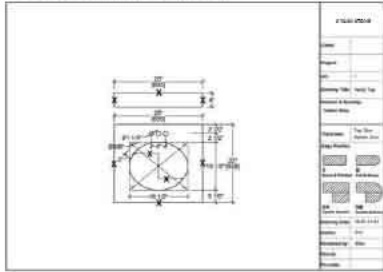

3. Measuring

4. Transfer to easy-to-read Drawings

5. Popular Standard Sizes

25x22 Vanitytop with sink

31x22 Vanitytop with sink

37x22 Vanitytop with sink

43x22 Vanitytop with sink

49x22 Vanitytop with sink