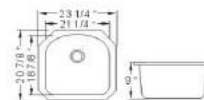

Walgar Stainless Steel Sink
Size: 32-1/4" X 18-1/2" X 9"
Undermount

WL-661