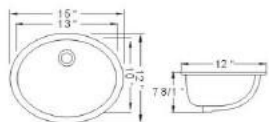

COUNTER SINKS

WL-1310

Walgar Undermount Sink
Size: 15" x 12" x 7-1/8"
Vitreous china
Overflow