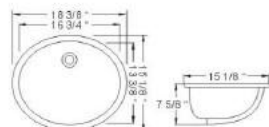

*Pre-drilled Faucet Hole

*Sink cut-out

*Undermount Hardware

*Styrofoam Box Packing

Size available from:

25" X 22" 31" X 22" 37" X 22"

43" X 22" 49" X 22" 51" X 22"

73" X 22"

TOMBSTONE

JI YUAN STONE

COUNTER SINKS

WL-1310

Walgar Undermount Sink
Size: 15" x 12" x 7-1/8"
Vitreous china
Overflow

WL-1512

Walgar Undermount Sink
Size: 16-7/8" x 14-1/8" x 7-5/8"
Vitreous china
Overflow

WL-1613

Walgar Undermount Sink
Size: 18-3/8" x 15-1/8" x 7-5/8"
Vitreous china
Overflow

WL-1714

Walgar Undermount Sink
Size: 19-1/2" x 15 3/4" x 8-1/8"
Vitreous china
Overflow

WL-1811T

Walgar Undermount Sink
Size: 20-7/8" x 13-5/8" x 7-1/8"
Vitreous china
Overflow