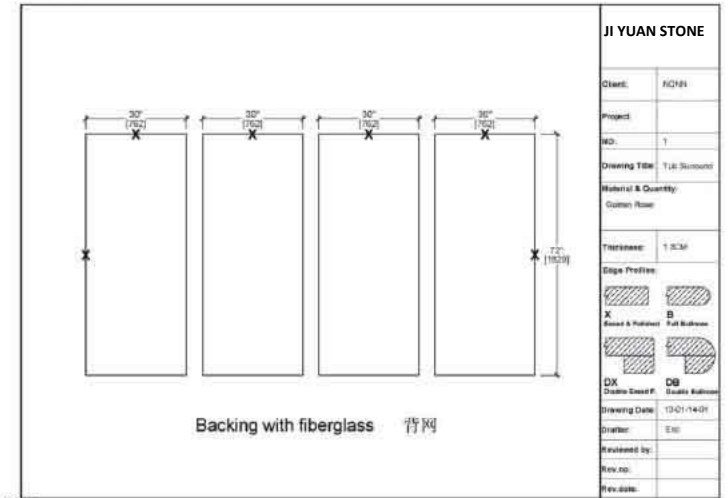

Tub Surround