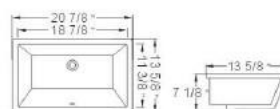

*Pre-drilled Faucet Hole

*Sink cut-out

*Undermount Hardware

*Styrofoam Box Packing

Size available from:

25" X 22" 31" X 22" 37" X 22"

43" X 22" 49" X 22" 51" X 22"

73" X 22"

TOMBSTONE

JI YUAN STONE

COUNTER SINKS

WL-1310

Walgar Undermount Sink
Size: 15" x 12" x 7-1/8"
Vitreous china
Overflow

WL-1512

Walgar Undermount Sink
Size: 16-7/8" x 14-1/8" x 7-5/8"
Vitreous china
Overflow

WL-1613

Walgar Undermount Sink
Size: 18-3/8" x 15-1/8" x 7-5/8"
Vitreous china
Overflow

WL-1714

Walgar Undermount Sink
Size: 19-1/2" x 15 3/4" x 8-1/8"
Vitreous china
Overflow

WL-1811T

Walgar Undermount Sink
Size: 20-7/8" x 13-5/8" x 7-1/8"
Vitreous china
Overflow