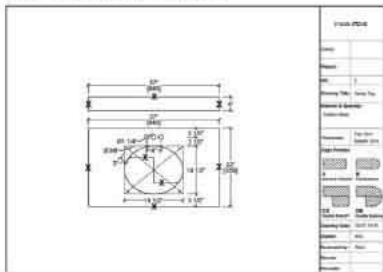

3. Measuring

4. Transfer to easy-to-read Drawings

5. Popular Standard Sizes

25x22 Vanitytop with sink

31x22 Vanitytop with sink

37x22 Vanitytop with sink

43x22 Vanitytop with sink

49x22 Vanitytop with sink