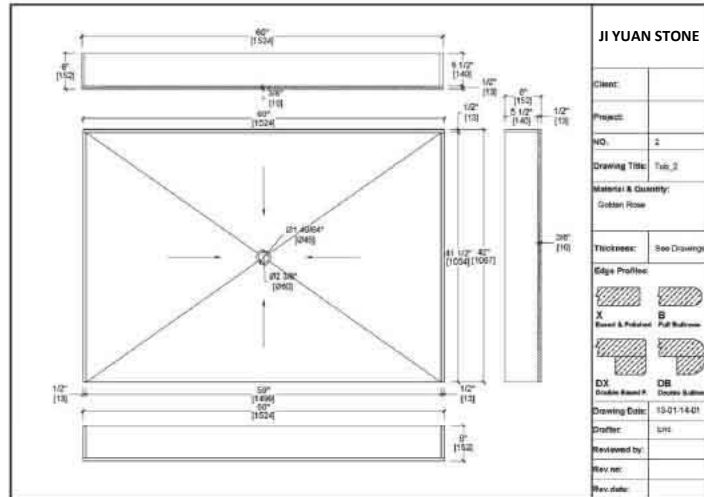

Tub Surround