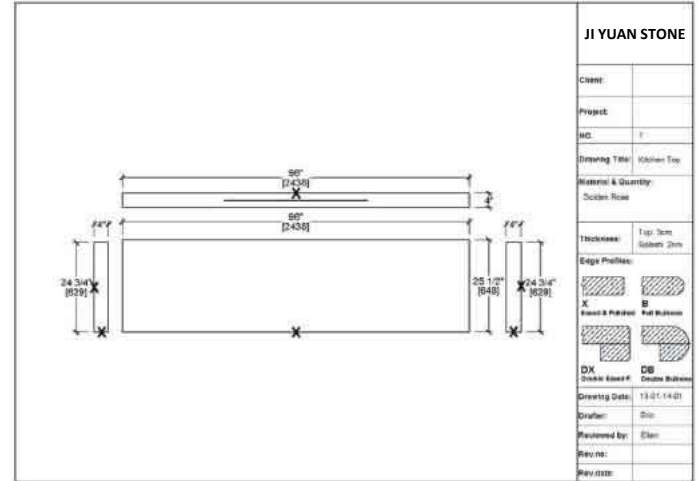

98x25.5 Counter Top