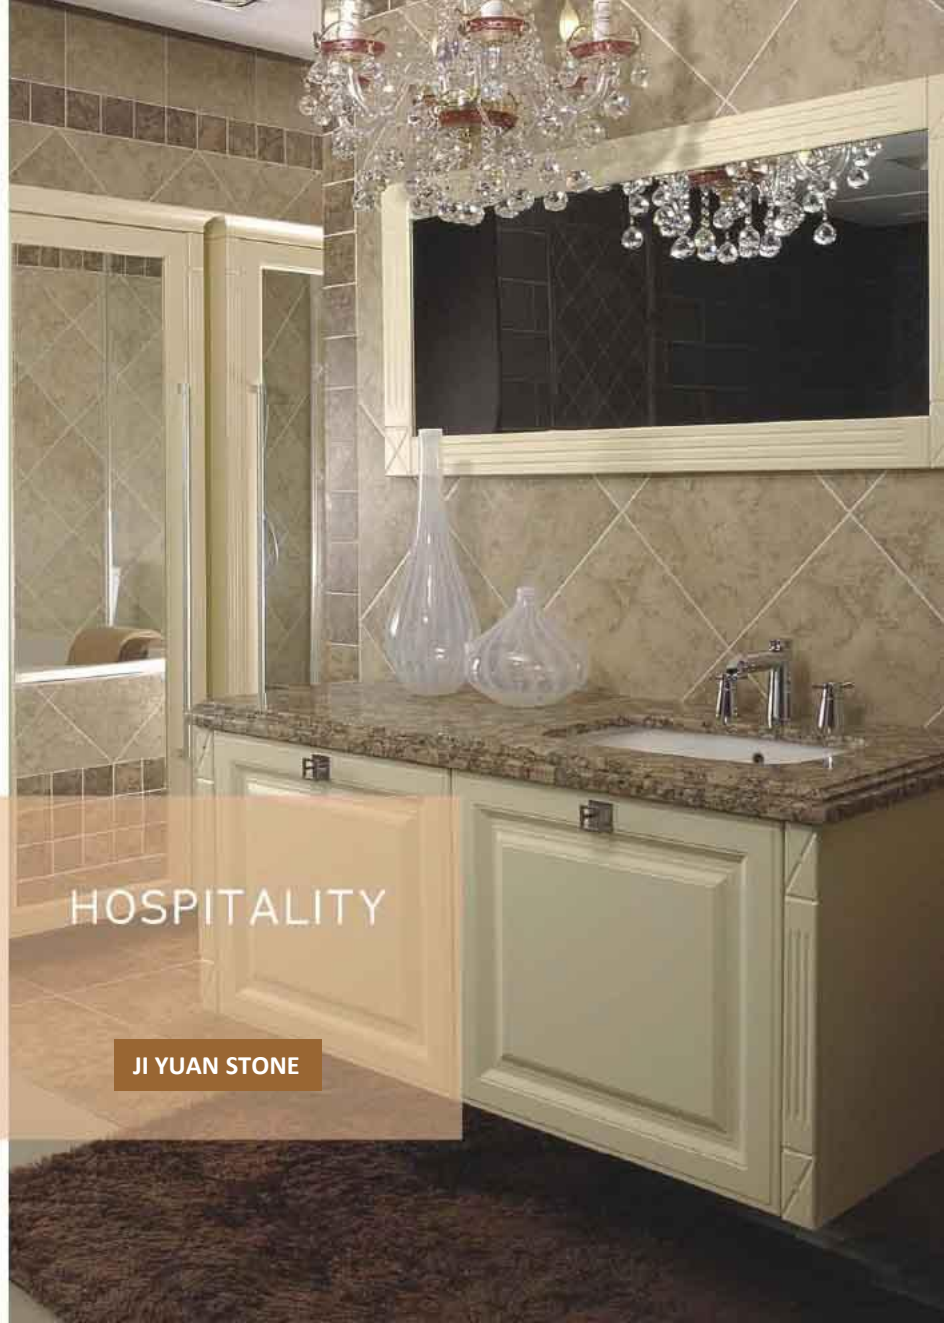

Features Benefits

SMOOTH

HARD

PARALLEL

JI YUAN STONE

紫点金麻 (浅)
Santa Cecilia Light
Granite

古珀黄
Giallo Antico
Granite

JI YUAN STONE