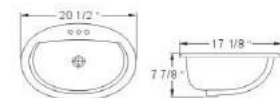

*Pre-drilled Faucet Hole

*Sink cut-out

*Undermount Hardware

*Styrofoam Box Packing

Size available from:

25" X 22" 31" X 22" 37" X 22"

43" X 22" 49" X 22" 51" X 22"

73" X 22"

Walgar Undermount Sink
Size: 18-3/8" x 15-1/8" x 7-5/8"
Vitreous china
Overflow

WL-1714

Walgar Undermount Sink
Size: 19-1/2" x 15 3/4" x 8-1/8"
Vitreous china
Overflow

WL-1811T

Walgar Undermount Sink
Size: 20-7/8" x 13-5/8" x 7-1/8"
Vitreous china
Overflow

WL-1812

Walgar Undermount Sink
Size: 20-3/4" x 14-5/8" x 8-1/4"
Vitreous china
Overflow

WL-1813

Walgar Undermount Sink
Size: 20-1/8" x 15" x 7-5/8"
Vitreous china
Overflow

WL-310

Walgar Drop-in Sink
Size: 20-1/2" x 17-1/8" x 7-7/8"
Vitreous china
Self-rimming