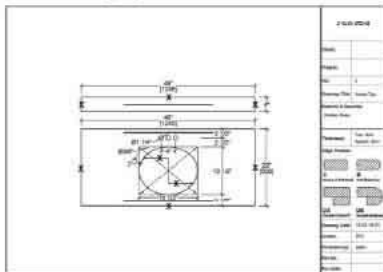

3. Measuring

4. Transfer to easy-to-read Drawings

5. Popular Standard Sizes

25x22 Vanitytop with sink

31x22 Vanitytop with sink

37x22 Vanitytop with sink

43x22 Vanitytop with sink

49x22 Vanitytop with sink