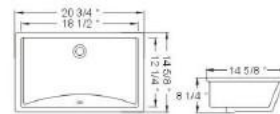

*Pre-drilled Faucet Hole

*Sink cut-out

*Undermount Hardware

*Styrofoam Box Packing

Size available from:

25" X 22" 31" X 22" 37" X 22"

43" X 22" 49" X 22" 51" X 22"

73" X 22"

Walgar Undermount Sink
Size: 18-3/8" x 15-1/8" x 7-5/8"
Vitreous china
Overflow

WL-1714

Walgar Undermount Sink
Size: 19-1/2" x 15 3/4" x 8-1/8"
Vitreous china
Overflow

WL-1811T

Walgar Undermount Sink
Size: 20-7/8" x 13-5/8" x 7-1/8"
Vitreous china
Overflow

WL-1812

Walgar Undermount Sink
Size: 20-3/4" x 14-5/8" x 8-1/4"
Vitreous china
Overflow

WL-1813

Walgar Undermount Sink
Size: 20-1/8" x 15" x 7-5/8"
Vitreous china
Overflow

WL-310

Walgar Drop-in Sink
Size: 20-1/2" x 17-1/8" x 7-7/8"
Vitreous china
Self-rimming