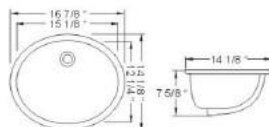

*Pre-drilled Faucet Hole

*Sink cut-out

*Undermount Hardware

*Styrofoam Box Packing

Size available from:

25" X 22" 31" X 22" 37" X 22"

43" X 22" 49" X 22" 51" X 22"

73" X 22"

TOMBSTONE

JI YUAN STONE

COUNTER SINKS

WL-1310

Walgar Undermount Sink
Size: 15" x 12" x 7-1/8"
Vitreous china
Overflow

WL-1512

Walgar Undermount Sink
Size: 16-7/8" x 14-1/8" x 7-5/8"
Vitreous china
Overflow

WL-1613

Walgar Undermount Sink
Size: 18-3/8" x 15-1/8" x 7-5/8"
Vitreous china
Overflow

WL-1714

Walgar Undermount Sink
Size: 19-1/2" x 15 3/4" x 8-1/8"
Vitreous china
Overflow

WL-1811T

Walgar Undermount Sink
Size: 20-7/8" x 13-5/8" x 7-1/8"
Vitreous china
Overflow