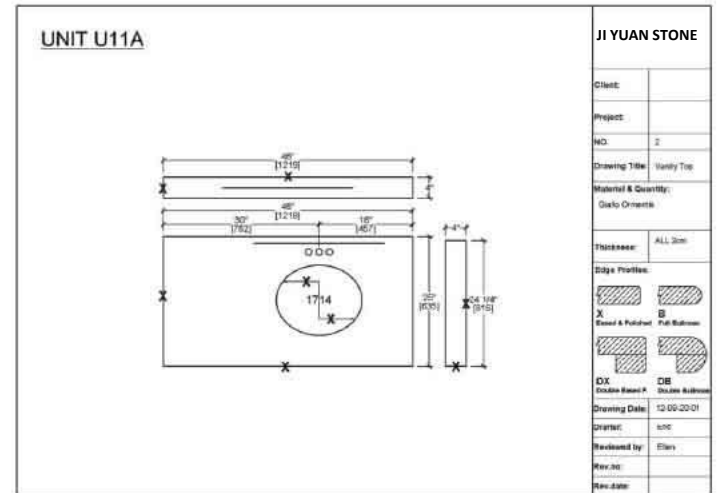

3. Measuring

4. Transfer to easy-to-read Drawings

5. Popular Standard Sizes

25x22 Vanitytop with sink

31x22 Vanitytop with sink

37x22 Vanitytop with sink

43x22 Vanitytop with sink

49x22 Vanitytop with sink