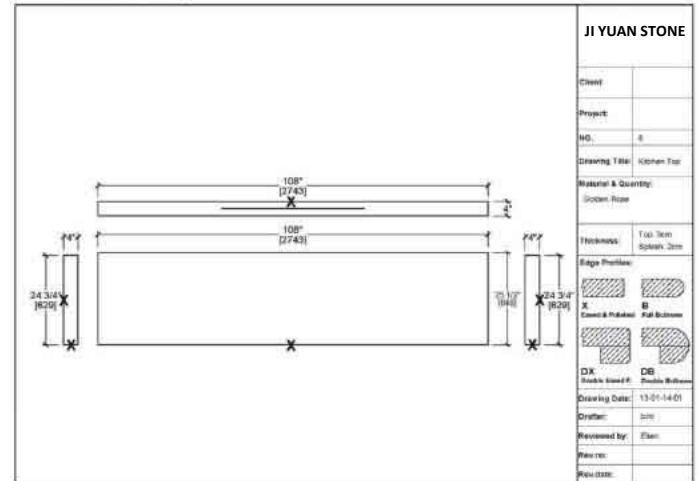

108x25.5 Counter Top

JI YUAN STONE	
Client:	
Project:	
NO.:	8
Drawing Title:	Kitchen Top
Material & Quantity:	Quartz Stone
Thickness:	Top: 3cm Support: 2cm
Edge Profile:	
☐ A ☐ B ☐ C ☐ D ☐ E ☐ F ☐ G ☐ H ☐ I ☐ J ☐ K ☐ L ☐ M ☐ N ☐ O ☐ P ☐ Q ☐ R ☐ S ☐ T ☐ U ☐ V ☐ W ☐ X ☐ Y ☐ Z	☐ A ☐ B ☐ C ☐ D ☐ E ☐ F ☐ G ☐ H ☐ I ☐ J ☐ K ☐ L ☐ M ☐ N ☐ O ☐ P ☐ Q ☐ R ☐ S ☐ T ☐ U ☐ V ☐ W ☐ X ☐ Y ☐ Z
DX	DB
Double Slotted F	Double Beveled
Drawing Date:	13-01-14-01
Drafter:	Jim
Reviewed by:	Ellen
Rev no.:	
Rev date:	

JI YUAN STONE	
Client:	
Project:	
NO.:	8
Drawing Title:	Kitchen Top
Material & Quantity:	Quartz Stone
Thickness:	Top: 3cm Support: 2cm
Edge Profile:	
☐ A ☐ B ☐ C ☐ D ☐ E ☐ F ☐ G ☐ H ☐ I ☐ J ☐ K ☐ L ☐ M ☐ N ☐ O ☐ P ☐ Q ☐ R ☐ S ☐ T ☐ U ☐ V ☐ W ☐ X ☐ Y ☐ Z	☐ A ☐ B ☐ C ☐ D ☐ E ☐ F ☐ G ☐ H ☐ I ☐ J ☐ K ☐ L ☐ M ☐ N ☐ O ☐ P ☐ Q ☐ R ☐ S ☐ T ☐ U ☐ V ☐ W ☐ X ☐ Y ☐ Z
DX	DB
Double Slotted F	Double Beveled
Drawing Date:	13-01-14-01
Drafter:	Jim
Reviewed by:	Ellen
Rev no.:	
Rev date: