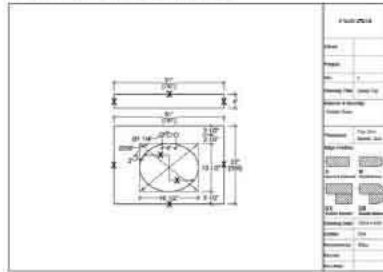

3. Measuring

4. Transfer to easy-to-read Drawings

5. Popular Standard Sizes

25x22 Vanitytop with sink

31x22 Vanitytop with sink

37x22 Vanitytop with sink

43x22 Vanitytop with sink

49x22 Vanitytop with sink