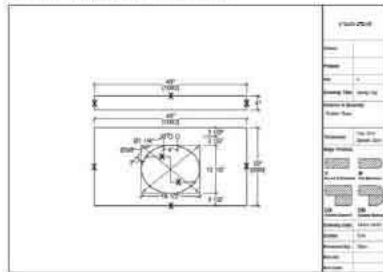

3. Measuring

4. Transfer to easy-to-read Drawings

5. Popular Standard Sizes

25x22 Vanitytop with sink

31x22 Vanitytop with sink

37x22 Vanitytop with sink

43x22 Vanitytop with sink

49x22 Vanitytop with sink