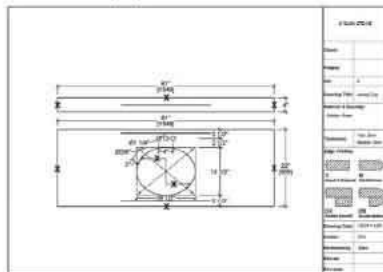

61x22 Vanitytop with sink