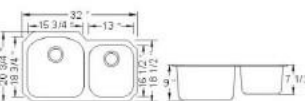

Walgar Stainless Steel Sink
Size: 15" X 18-1/2" X 8"
Undermount

WL-617