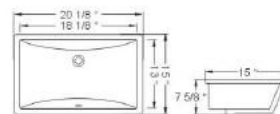

*Pre-drilled Faucet Hole

*Sink cut-out

*Undermount Hardware

*Styrofoam Box Packing

Size available from:

25" X 22" 31" X 22" 37" X 22"

43" X 22" 49" X 22" 51" X 22"

73" X 22"

Walgar Undermount Sink
Size: 18-3/8" x 15-1/8" x 7-5/8"
Vitreous china
Overflow

WL-1714

Walgar Undermount Sink
Size: 19-1/2" x 15 3/4" x 8-1/8"
Vitreous china
Overflow

WL-1811T

Walgar Undermount Sink
Size: 20-7/8" x 13-5/8" x 7-1/8"
Vitreous china
Overflow

WL-1812

Walgar Undermount Sink
Size: 20-3/4" x 14-5/8" x 8-1/4"
Vitreous china
Overflow

WL-1813

Walgar Undermount Sink
Size: 20-1/8" x 15" x 7-5/8"
Vitreous china
Overflow

WL-310

Walgar Drop-in Sink
Size: 20-1/2" x 17-1/8" x 7-7/8"
Vitreous china
Self-rimming