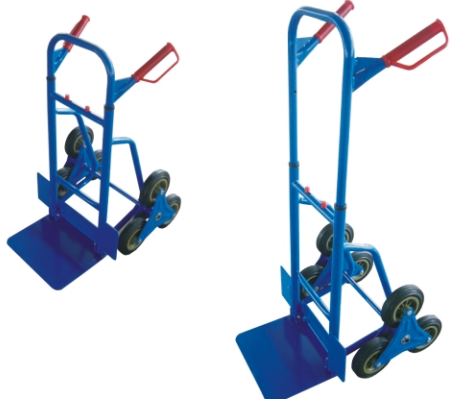

MODEL	HT1428B
Load capacity	100KG
Wheel	6"
Size:LxWxH	1130x495x562MM
QTY	600pcs/40'GP