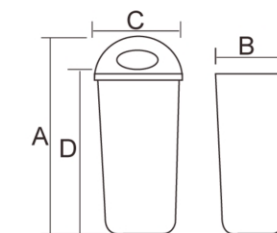

TYPE	A(mm)	B(mm)	C(mm)	CUBAGE(liter)		
RT-50B	720 ± 5	420 ± 2	560 ± 2	50		
COLOR