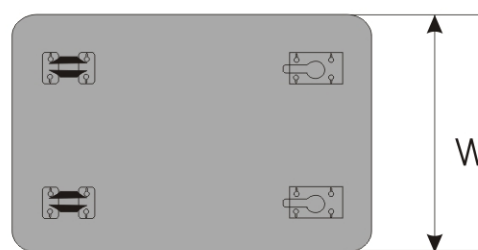

PLATFORM HAND TRUCK

MODEL	PH150
Load Capacity	150KG
Wheel	4"
H/h/L/W	815/140/740/480MM
QTY	1200PCS/40'GP