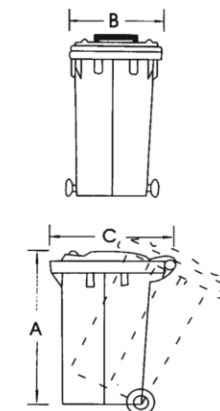

TYPE	A(mm)	B(mm)	C(mm)	CUBAGE(liter)		
RT-100A	780 ± 5	480 ± 2	520 ± 2	100		
COLOR