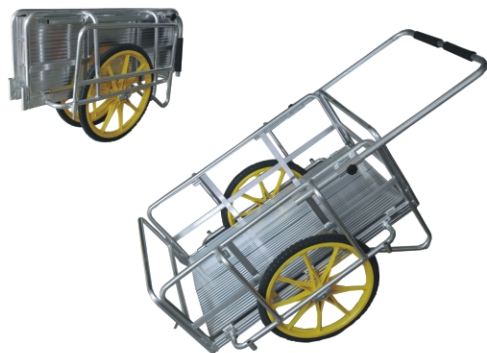

MODEL	JM001
Load capacity	100KG
Wheel	20"x2.125"solid
Size:LxWxH	1500x900x750MM
QTY	140pcs/20'GP