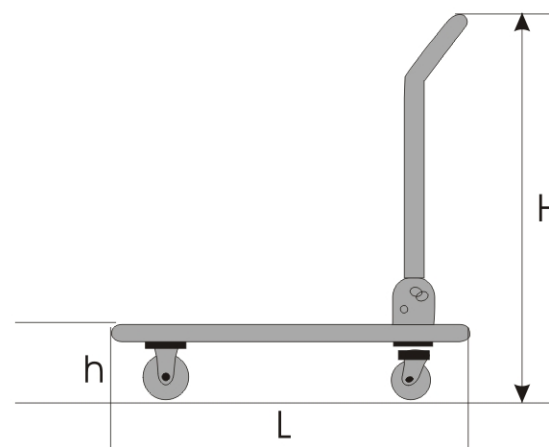

PLATFORM HAND TRUCK

MODEL	PH150
Load Capacity	150KG
Wheel	4"
H/h/L/W	815/140/740/480MM
QTY	1200PCS/40'GP