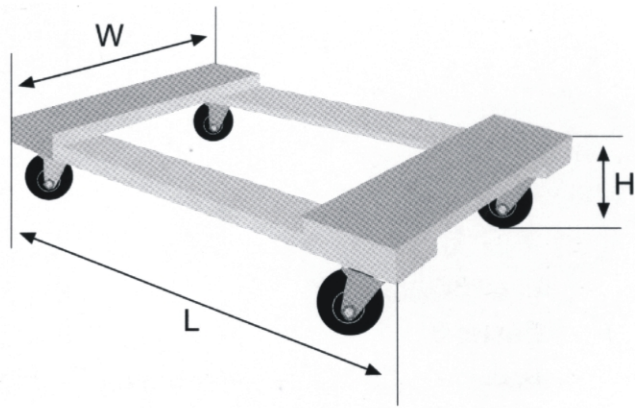

MODEL	JMW302
Load capacity	200KG
Caster	3"
Size:LxWxH	450x450x110MM
Quantity	2000pcs/20'GP