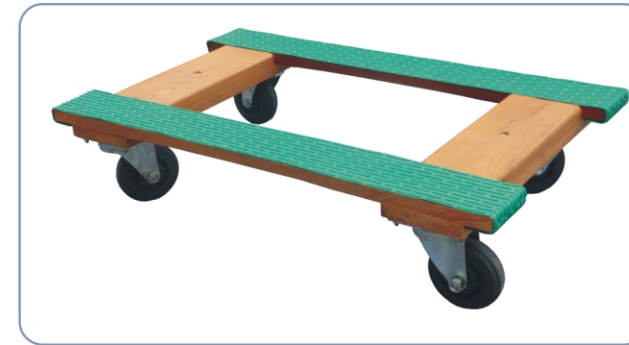

MODEL	JMW401
Load capacity	400KG
Caster	4"
Size:LxWxH	760x450x160MM
Quantity	1000pcs/20'GP