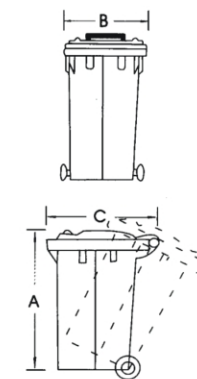

TYPE	A(mm)	B(mm)	C(mm)	CUBAGE(liter)		
RT-120B	930 ± 5	490 ± 2	550 ± 2	120		
COLOR