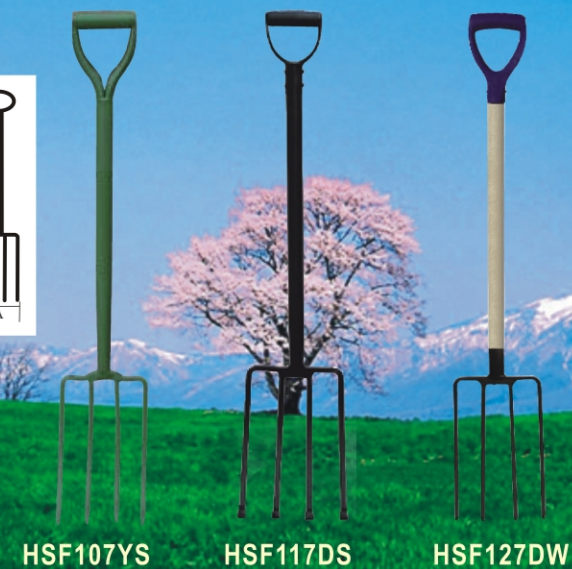

MODEL	SIZE:AxBxC(mm)	QUANTITY
HSS526DW	160x370x1150	650DOZ/20'GP
HSGS618YW	170x240x830	750DOZ/20'GP
HSGS628YW	150x205x700	750DOZ/20'GP
HSGS619YW	180x220x830	750DOZ/20'GP
HSGS629YW	160x200x700	750DOZ/20'GP

MODEL	SIZE:AxBxC(mm)	QUANTITY
HSSH501	245x300x420	1000DOZ/20'GP
HSSH503	240x300x415	1250DOZ/20'GP
HSSH504	235x295x460	1100DOZ/20'GP
HSSH505	245x300x465	1100DOZ/20'GP
HSSH512	190x300x450	1000DOZ/20'GP

MODEL	SIZE:AxBxC(mm)	QUANTITY
HSSH506	270x290x380	900DOZ/20'GP
HSSH507	220x300x365	1000DOZ/20'GP
HSSH508	270x270x395	950DOZ/20'GP
HSSH509	290x290x410	900DOZ/20'GP
HSSH510	260x280x380	900DOZ/20'GP

MODEL	SIZE:AxBxC(mm)	QUANTITY
HSSH515	250x285x330	1000DOZ/20'GP
HSSH516	180x280x510	1000DOZ/20'GP
HSSH517	180x280x510	1000DOZ/20'GP
HSSH519	240x280x490	800DOZ/20'GP
HSSH520	240x290x410	800DOZ/20'GP

MODEL	SIZE:AxBxC(mm)	QUANTITY
HSSH526	160x370x615	1100DOZ/20'GP
HSSH528	220x290x500	900DOZ/20'GP
HSSH548	220x300x510	850DOZ/20'GP
HSSH578	220x285x460	900DOZ/20'GP
HSSH588	215x280x495	900DOZ/20'GP

FORK

MODEL	SIZE:AxBxC(mm)	QUANTITY
HSF107YS	180x300x1050	550DOZ/20'GP
HSF117DS	195x290x980	550DOZ/20'GP
HSF127DW	170x320x1020	550DOZ/20'GP