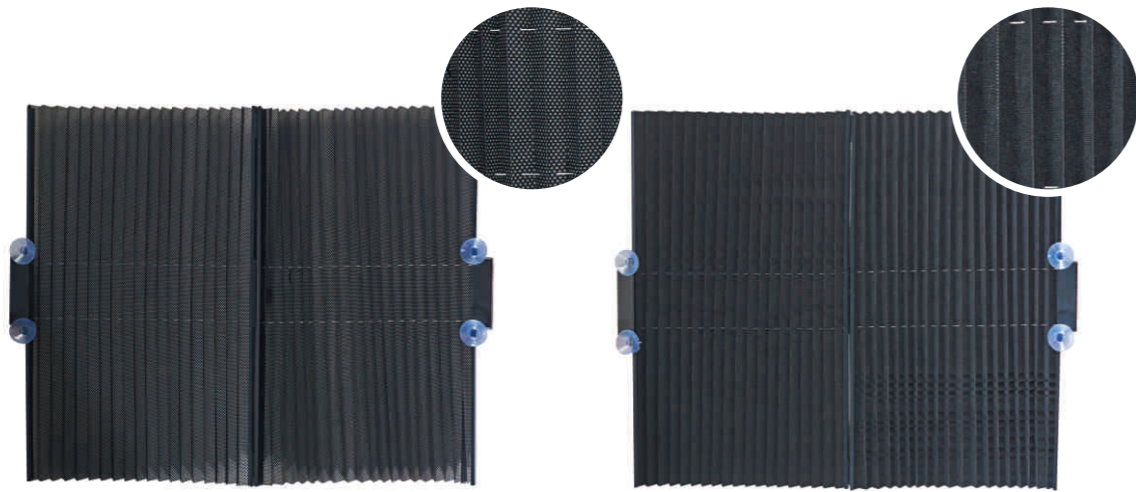

AK-022

Description : Fornt & Rear Foldable Sunshade
Product Size(Hight x Width) : 61x80cm
MEAS : 70.5X45X45cm
QTY. : 40set/ctn
G.W. : 19.95KGS

AK-008