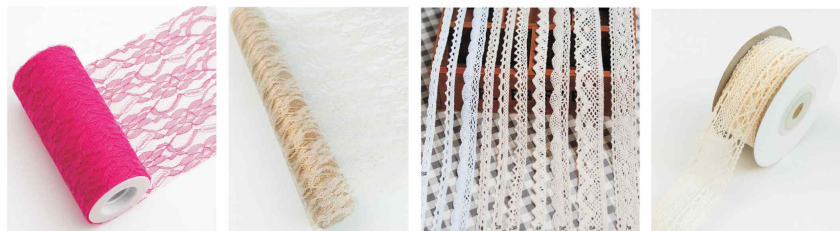

Mesh

Material:	100% polyester	
Edge:	Hot Cut	
Size:	12 cm x 10 Yard	39 cm x 10 Yard
	21 cm x 10 Yard	53 cm x 10 Yard
	50 cm x 5 Yard	50 cm x 10 Yard
	70 cm x 5 Yard	70 cm x 10 Yard
Usage:	Floral Package, Wedding Party Decoration, etc.	
Packing:	Rolled with the tube(2.8cm, 3.8cm), then pp film.	
Price:	FOB Shanghai or Ningbo port	

Lace

Satin/Grosgrain Ribbon

Material:	100% polyester
Edge:	Woven Edge
Width:	Length(Yard or Meter):
3mm	20
6mm	25
10mm	30
12mm	35
16mm	50
20mm	100
25mm	or any other size
38mm	
50mm	
100mm	
Usage:	Gifts, Bow-Tie, boxes, banquet decoration, etc.
Packing:	Rolled on white foam core (or plastic core and paper disc), 5-10 rolls/shrinkfilm
Price:	FOB Shanghai or Ningbo port

Organza ribbon

Material:	100% Nylon or polyester&Nylon interwoven	
Edge:	Woven Edge, Sewn edge, Wired edge, etc.	
Width:	Length(Yard or Meter):	
3mm	10	
6mm	20	
10mm	25	
12mm	30	
16mm	50	
20mm	100	
25mm		or others
38mm		
50mm		
70mm		
Usage:	Gifts, Bow-Tie, boxes, banquet decoration, etc.	
Packing:	Rolled on white foam core(or plastic core and paper disc)	
Price:	FOB Shanghai or Ningbo port	

Chair Sash/Table Runner

Material:	Organza,Satin,Taffeta Sash	
Edge:	Sewn edge	
Size:	18 cm x 275 cm	18 cm x 280 cm
	20 cm x 275 cm	20 cm x 280 cm
	22 cm x 275 cm	22 cm x 280 cm
	25 cm x 275 cm	25 cm x 280 cm
	30 cm x 275 cm	30 cm x 280 cm
	35 cm x 275 cm	35 cm x 280 cm
	50 cm x 275 cm	50 cm x 280 cm
	18 cm x 300 cm	20 cm x 300 cm
	22 cm x 300 cm	25 cm x 300 cm
	30 cm x 300 cm	35 cm x 300 cm
	or any other size	
Usage:	Wedding Party Chair Decoration,etc.	
Packing:	Folded or rolled on paper tube,10 pcs/opp bag.	
Price:	FOB Shanghai or Ningbo port	