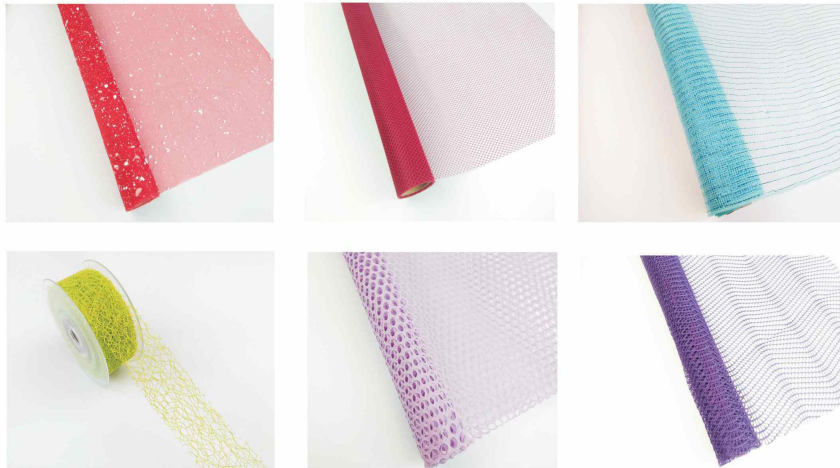

Mesh

Material:	100% polyester	
Edge:	Hot Cut	
Size:	12 cm x 10 Yard	39 cm x 10 Yard
	21 cm x 10 Yard	53 cm x 10 Yard
	50 cm x 5 Yard	50 cm x 10 Yard
	70 cm x 5 Yard	70 cm x 10 Yard
Usage:	Floral Package, Wedding Party Decoration, etc.	
Packing:	Rolled with the tube(2.8cm, 3.8cm), then pp film.	
Price:	FOB Shanghai or Ningbo port	

Lace

Satin/Grosgrain Ribbon

Material:	100% polyester
Edge:	Woven Edge
Width:	Length(Yard or Meter):
3mm	20
6mm	25
10mm	30
12mm	35
16mm	50
20mm	100
25mm	or any other size
38mm	
50mm	
100mm	
Usage:	Gifts, Bow-Tie, boxes, banquet decoration, etc.
Packing:	Rolled on white foam core (or plastic core and paper disc), 5-10 rolls/shrinkfilm
Price:	FOB Shanghai or Ningbo port

Organza ribbon

Material:	100% Nylon or polyester&Nylon interwoven	
Edge:	Woven Edge, Sewn edge, Wired edge, etc.	
Width:	Length(Yard or Meter):	
3mm	10	
6mm	20	
10mm	25	
12mm	30	
16mm	50	
20mm	100	
25mm		or others
38mm		
50mm		
70mm		
Usage:	Gifts, Bow-Tie, boxes, banquet decoration, etc.	
Packing:	Rolled on white foam core(or plastic core and paper disc)	
Price:	FOB Shanghai or Ningbo port	

Chair Sash/Table Runner

Material:	Organza,Satin,Taffeta Sash	
Edge:	Sewn edge	
Size:	18 cm x 275 cm	18 cm x 280 cm
	20 cm x 275 cm	20 cm x 280 cm
	22 cm x 275 cm	22 cm x 280 cm
	25 cm x 275 cm	25 cm x 280 cm
	30 cm x 275 cm	30 cm x 280 cm
	35 cm x 275 cm	35 cm x 280 cm
	50 cm x 275 cm	50 cm x 280 cm
	18 cm x 300 cm	20 cm x 300 cm
	22 cm x 300 cm	25 cm x 300 cm
	30 cm x 300 cm	35 cm x 300 cm
	or any other size	
Usage:	Wedding Party Chair Decoration,etc.	
Packing:	Folded or rolled on paper tube,10 pcs/opp bag.	
Price:	FOB Shanghai or Ningbo port	