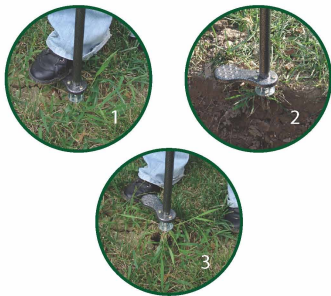

Easy Weeder

6 pc
Size: total 86.5cm L, 17cm W

item 2244

6 936863 022443 >

Benefits of using weeder:

- Enjoy a stand-up working.
- Never need to kneel down and hurt back.
- Never get your hands and clothes dirty.

Operating Instructions:

- Position the weeder's jaws over the center of the weed
- Step on the foot pedal
- The jaws grab the root under the ground