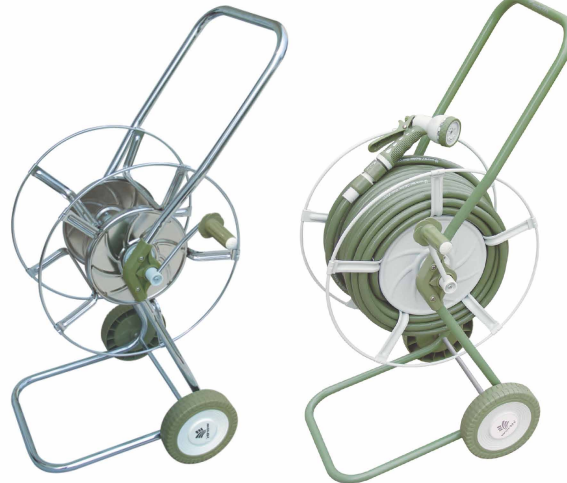

item 5854 (without hose)

Deluxe Hose Reel 1 pc / 0.075 cbm

item 5836 (without hose)

Handy Hose Reel 1/6pc / 0.07 cbm

item 5866 (without hose)

Hose Reel Set 1 set / 0.10 cbm

item 5868

Rust and corrosion resistance aluminium
handle, K/D, for 50m 1/2" hose
Hose reel with 30m 1/2" hose & fittings,
K/D, 8-function spray nozzle included

Deluxe Hose Reel Trolley (without hose)

item 5833 (chrome)

item 5840 (powder coated)

1 pc / 0.07 cbm

2 choices: chrome plated surface
or powder coated surface
For 50m 1/2" or 30m 3/4" hose
Hose reel trolley with 30m 1/2"
garden hose & fittings,
8-function spray nozzle included