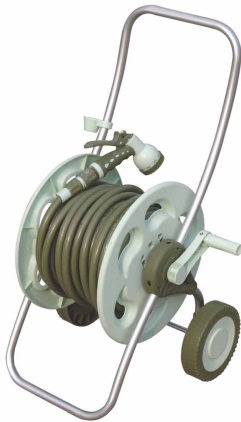

item 5854 (without hose)

Deluxe Hose Reel 1 pc / 0.075 cbm

item 5836 (without hose)

Handy Hose Reel 1/6pc / 0.07 cbm

item 5866 (without hose)

Hose Reel Set 1 set / 0.10 cbm

item 5868

Rust and corrosion resistance aluminium
handle, K/D, for 50m 1/2" hose
Hose reel with 30m 1/2" hose & fittings,
K/D, 8-function spray nozzle included