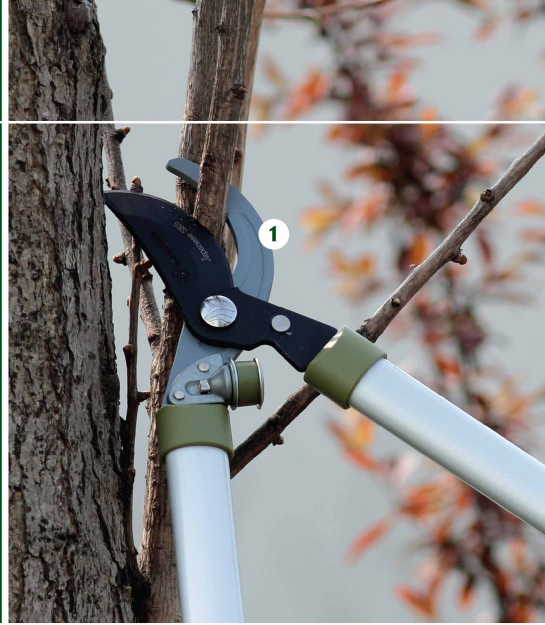

Quality alloy tool steel blade with non-stick coating
"D" shape aluminium alloy tube handle
2 color combined PP/TPR ergonomic grip

Standard Hedge Shears

item 1129

6 936863 011294 >

6/12 pc / 0.065 cbm 
Size: total 69cm L, blade 20.5cm L

Quality alloy tool steel wave blade with non-stick coating
Nylon buffers
Adjustable blade tension
Oval Aluminium alloy tube handle with TPR grip

The two main types of lopper

- 1 Bypass lopper:
slicing action, for cutting live wood
- 2 Anvil lopper:
crunch cutting action, for cutting old,
hard & dead wood