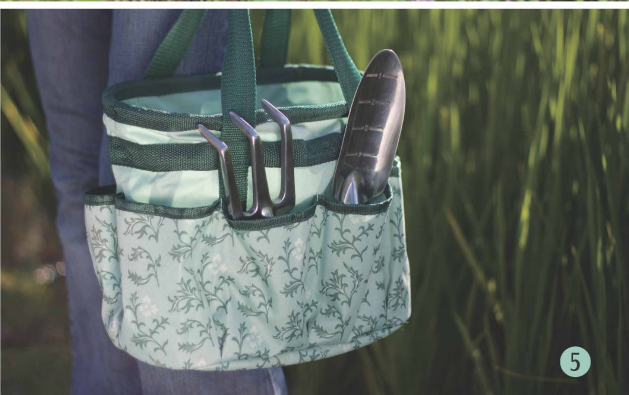

17 300ml Sprayer
item 5330

18 4pc Kids Tool Set
item 0086
Including:
5330, 1pc 300ml Sprayer
2942, 2pc Plastic Tools
6059, 1pc Garden Bag

1

2

3

4

5

6