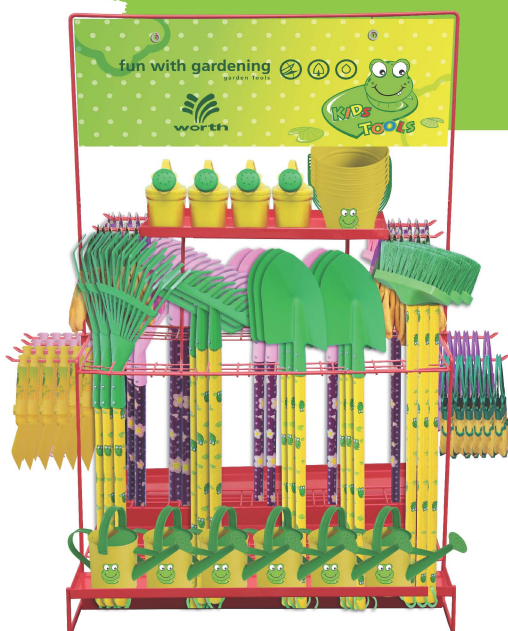

Garden Tools | Stainless Garden Tools

| Deluxe Stainless Garden Tools | | Heavy duty stainless steel blade, mirror polished Rosewood surface handle | |
|--|---|--|---|
| Trowel 12/48 pc / 0.045 cbm  Size: 37.5cm(L)x8cm(W)x4.5cm(H) | item 2920  6 936863 029206 > | Ball Weeder 12/48 pc / 0.045 cbm  Size: 39cm(L)x4.8cm(W)x8cm(H) | item 2949  6 936863 029497 > |
|  | |  | |
| Transplanter 12/48 pc / 0.033 cbm  Size: 35.5cm(L)x6cm(W)x3cm(H) | item 2921  6 936863 029213 > | Hoe 12/48 pc / 0.045 cbm  Size: 34cm(L)x10cm(W)x7.7cm(H) | item 2958  6 936863 029589 > |
|  | |  | |
| Cultivator 12/48 pc / 0.043 cbm  Size: 36cm(L)x8.5cm(W)x6.5cm(H) | item 2922  6 936863 029220 > | Scoop 12/24 pc / 0.034 cbm  Size: 40.5cm(L)x10.3cm(W)x6.3cm(H) | item 2959  6 936863 029596 > |
|  | |  | |
| 5-teeth Rake 12/48 pc / 0.044 cbm  Size: 33cm(L)x11.8cm(W)x7cm(H) | item 2945  6 936863 029459 > | 8" Deluxe Stainless Bypass Pruner 12/24 pc / 0.028 cbm  Size: total 21cm L | item 1096  6 936863 010969 > |
|  | |  | |
| Edging Knife 12/48 pc / 0.023 cbm  Size: 34.5cm(L)x7.5cm(W)x3.5cm(H) | item 2946  6 936863 029466 > | 18" Stainless Hedge Shear 12 pc  Size: total 46cm L | item 1100  6 936863 011003 > |
|  | |  | |
| Fork 12/48 pc / 0.028 cbm  Size: 32cm(L)x8cm(W)x4.5cm(H) | item 2947  6 936863 029473 > | 20" Stainless Bypass Lopper 12 pc  Size: total 51cm L | item 1266  6 936863 012666 > |
|  | |  | |

KIDS TOOLS

We have very popular basic range kid’s garden tools. It can meet requirements of children from 3 to 12 years old.

It is a fascinating hobby to start gardening when you are a child, start growing and know much more about their favourite plants, you will certainly have some failures, everyone does, but you will also have some great successes, sometimes completely unexpected, and that is what makes it such fun.