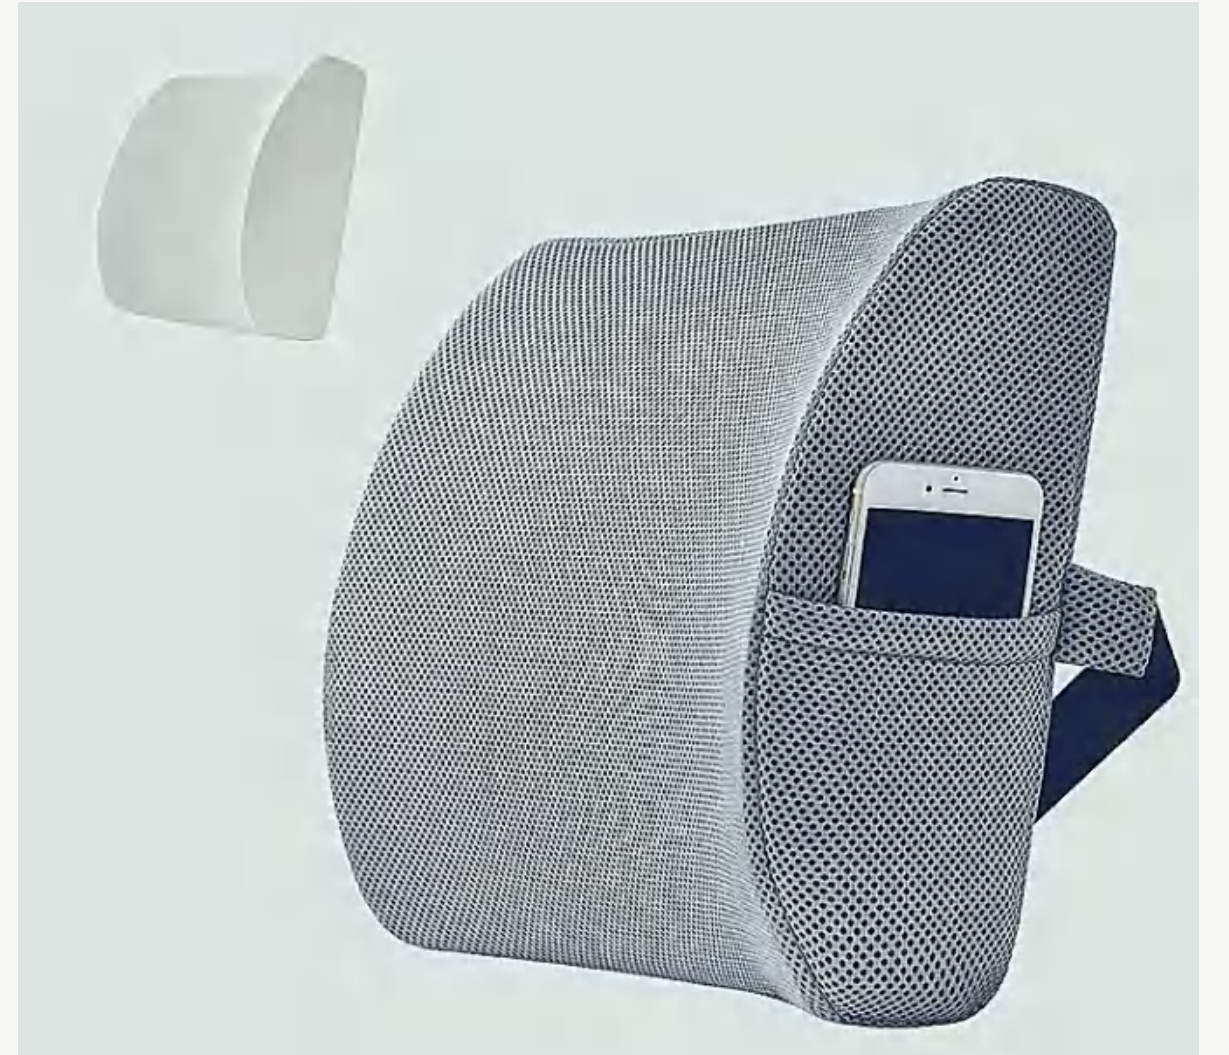

Item No:ZYKao
Size:34*32*12cm
Mesh Fabric