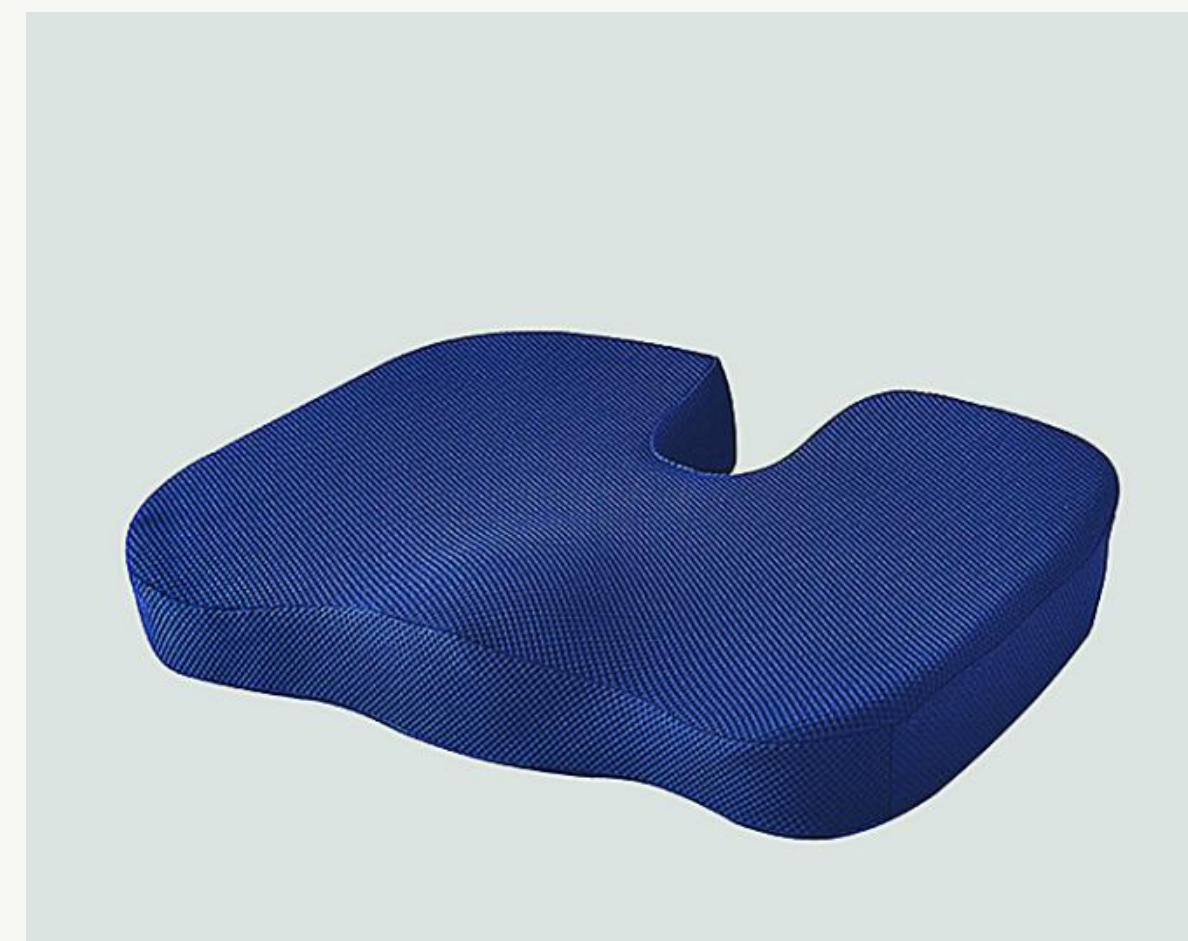

Item No:ZYK+ZD

Size:

45×35×7cm(S)

34x32x12cm(L)

Pineapple Grid

Item No:ZYK+ZD

Size:45×35×7cm(S),34x32x12cm(L)

Velvet Fabric

Seat Cushions

Item No:UXZDian
Size:45×35×7cm
Pineapple Grid

Item No:UXZDian
Size:45×35×7cm
Velvet Fabric

Item No:UXZDian
Size:45×35×7cm
Mesh Fabric

Item No:UXZDian
Size:45×35×7cm
Short Plush

Neck Pillow

U-Shape