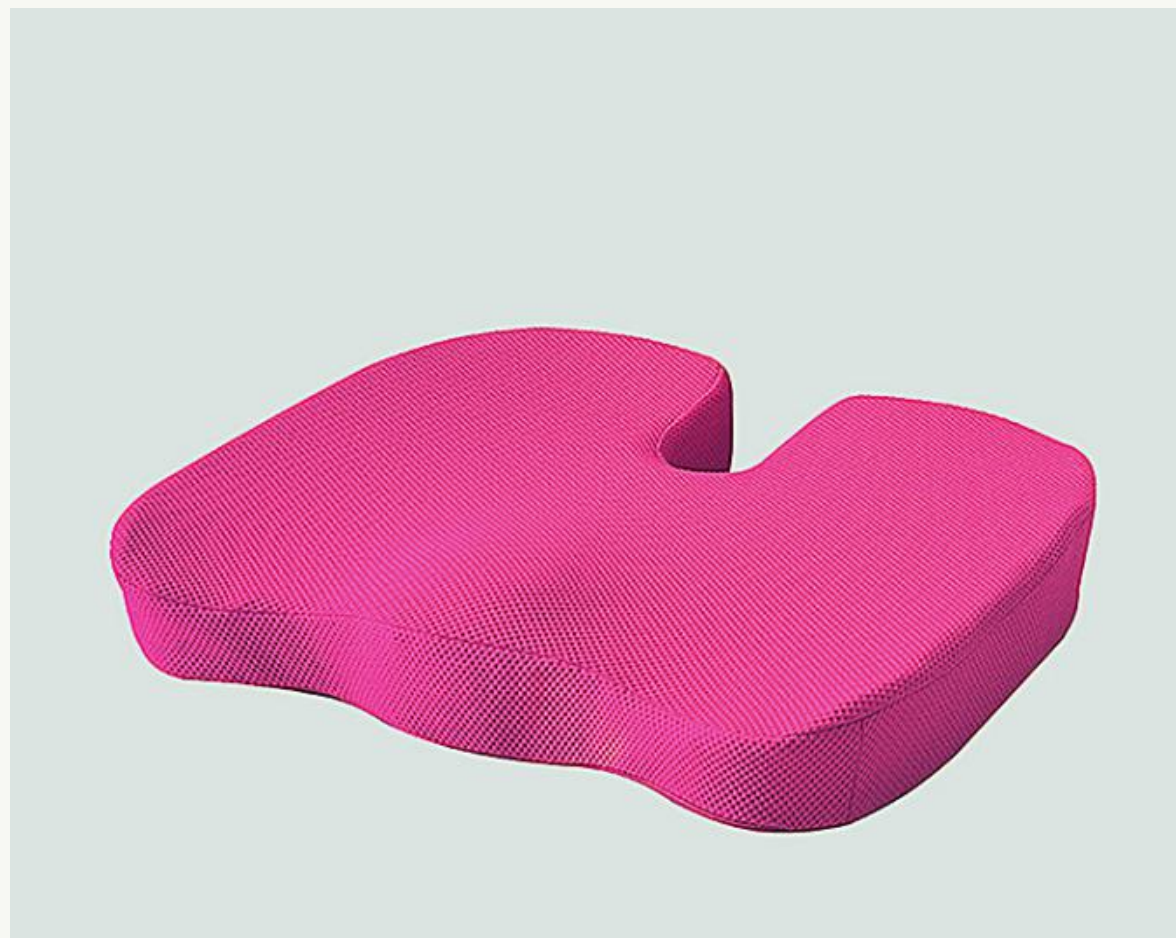

45×35×7cm(S)

42×35×8cm(L)

Pineapple Grid

Item No:365YK+ZD

Size:

45×35×7cm(S)

42×35×8cm(L)

Velvet Fabric

Item No:ZYK+ZD

Size:

45×35×7cm(S)

34x32x12cm(L)

Pineapple Grid

Item No:ZYK+ZD

Size:45×35×7cm(S),34x32x12cm(L)

Velvet Fabric

Seat Cushions

Item No:UXZDian
Size:45×35×7cm
Pineapple Grid

Item No:UXZDian
Size:45×35×7cm
Velvet Fabric

Item No:UXZDian
Size:45×35×7cm
Mesh Fabric

Item No:UXZDian
Size:45×35×7cm
Short Plush

Neck Pillow

U-Shape