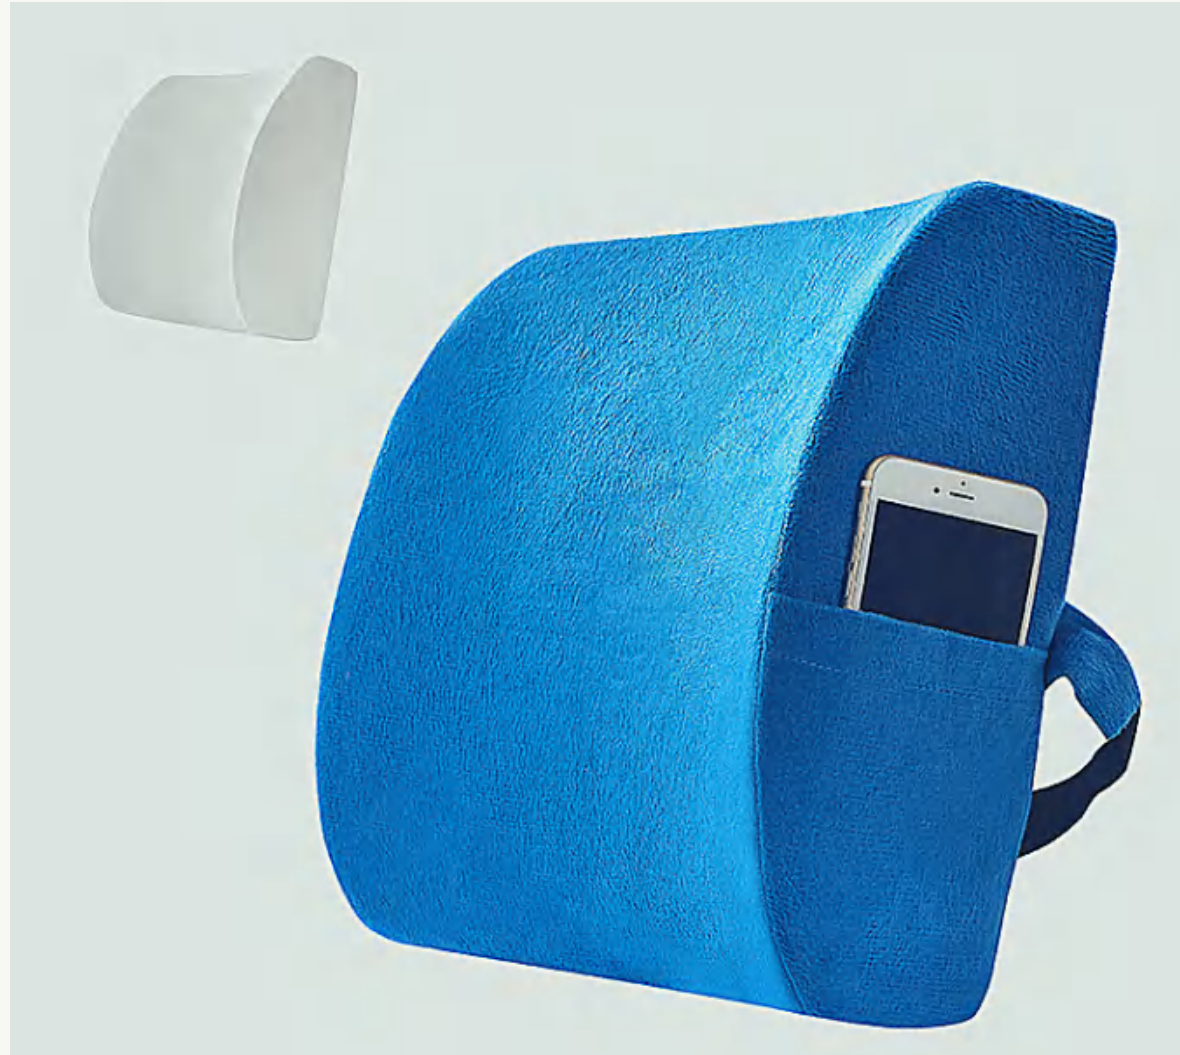

Item No:ZYKao
Size:34*32*12cm
Short Plush