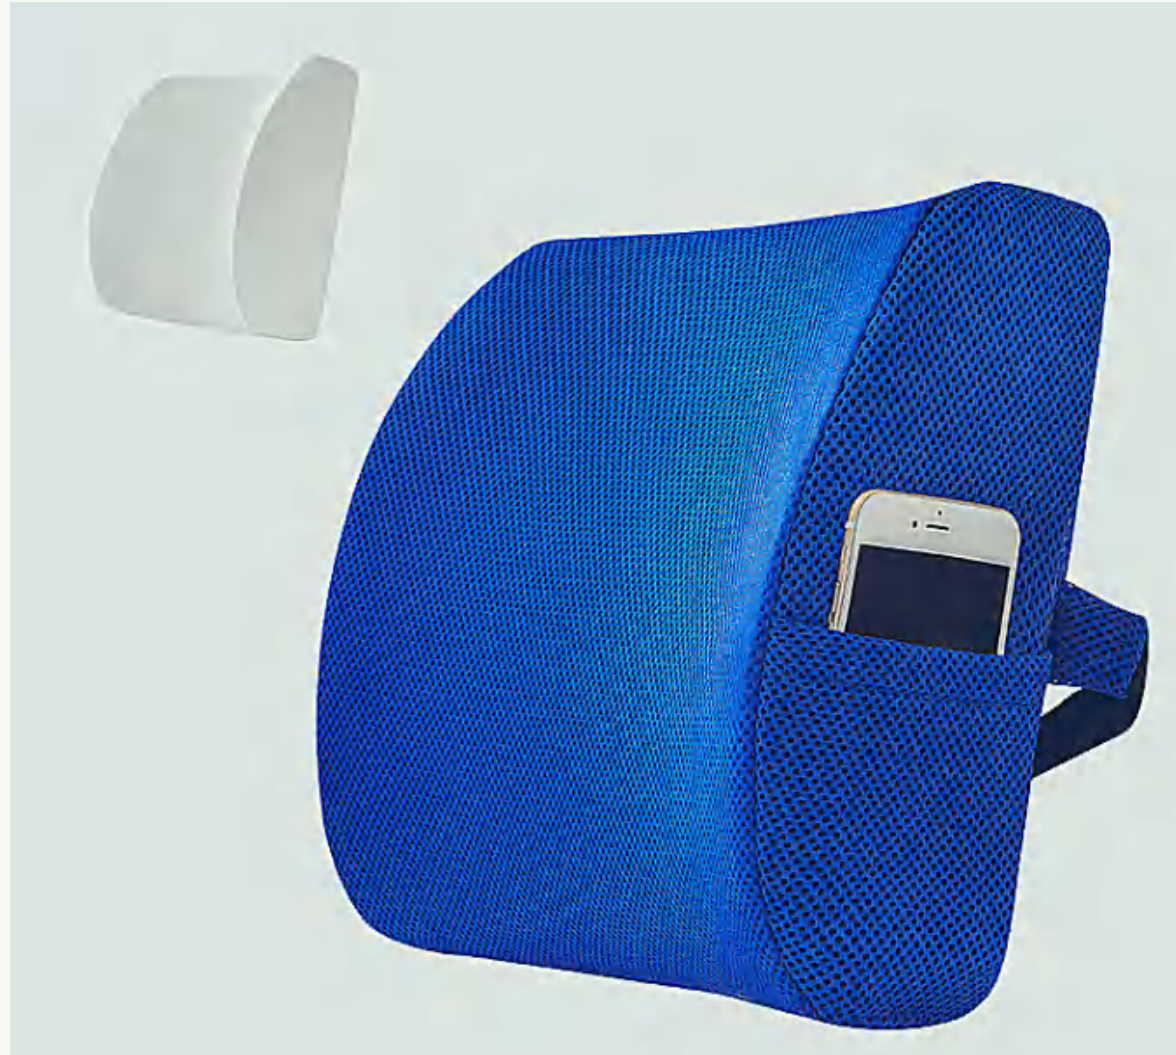

Item No:ZYKao
Size:34*32*12cm
Mesh Fabric