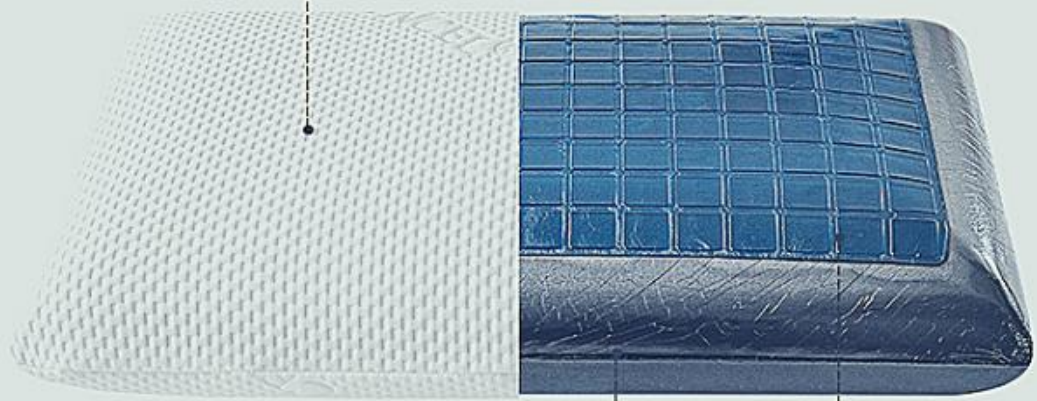

Gel base

Bamboo charcoal inner pillow

Knitting air layer material