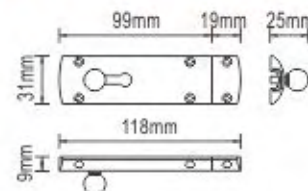

BT005M, BT005M-C, BT005M-CC

Item	Material	Finish	Packing	Inner	Master
BT005M	Zinc Alloy	CP/GP/BRNI	Polybag	20PCS	200PCS
BT005M-C	Zinc Alloy	CP/GP/BRNI	Card	12PCS	120PCS
BT005M-CC	Zinc Alloy	CP/GP/BRNI	Card	12PCS	120PCS