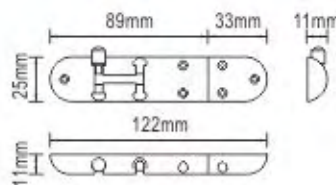

BT006M, BT006M-CC

Item	Material	Finish	Packing	Inner	Master
BT006M	Zinc Alloy	GP/CP/BRNI	Polybag	20PCS	200PCS
BT006M-CC	Zinc Alloy	GP/CP/BRNI	Card	12PCS	120PCS