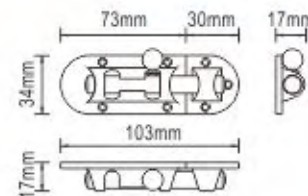

BT001, BT001-C

Item	Material	Finish	Packing	Inner	Master
BT001	Zinc Alloy	CP/GP/BRNI	Polybag	20PCS	200PCS
BT001-C	Zinc Alloy	CP/GP/BRNI	Card	12PCS	120PCS