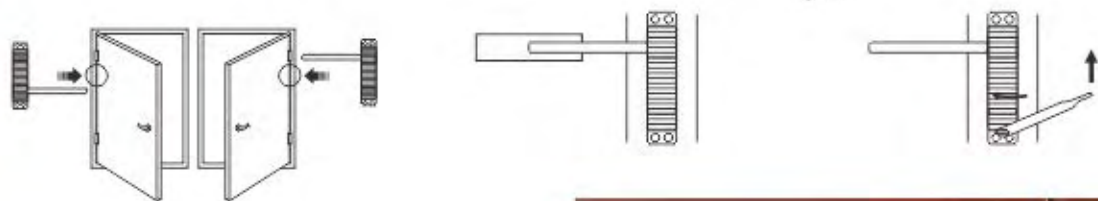

Item	Material	Finish	Packing	Inner	Master
DC9001	Zinc Alloy	CP/GP	Polybag	5PCS	50PCS
DC9001-CC	Zinc Alloy	CP/GP	Card	6PCS	60PCS