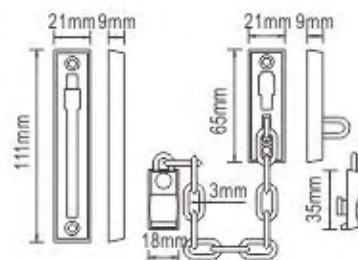

Item	Material	Finish	Packing	Inner	Master
CDG005	Zinc Alloy	CP/GP/BRNI/AB	Polybag	25PCS	250PCS
CDG005-C	Zinc Alloy	CP/GP/BRNI/AB	Card	10PCS	200PCS
CDG005-CC	Zinc Alloy	CP/GP/BRNI/AB	Card	10PCS	200PCS

CDG007, CDG007-C