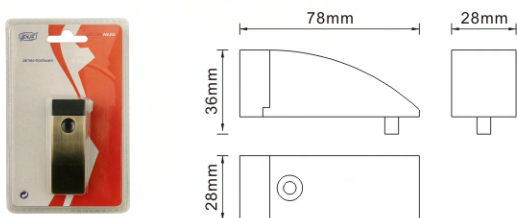

DS317,DS317-CC

Item	Material	Finish	Packing	Inner	Master
DS317	Zinc Alloy	CP/GP/AB/AC	Polybag	20PCS	200PCS
DS317-CC	Zinc Alloy	CP/GP/AB/AC	Card	20PCS	200PCS