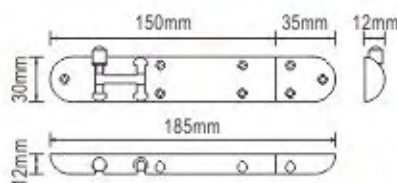

BT006L, BT006L-CC

Item	Material	Finish	Packing	Inner	Master
BT006L	Zinc Alloy	GP/CP/BRNI	Polybag	20PCS	200PCS
BT006L-CC	Zinc Alloy	GP/CP/BRNI	Card	12PCS	120PCS