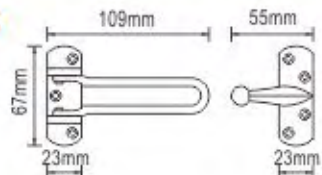

DG-10, DG-10-CC

Item	Material	Finish	Packing	Inner	Master
DG-10	Zinc Alloy	CP/GP/BRNI/AB	Polybag	10PCS	100PCS
DG-10-CC	Zinc Alloy	CP/GP/BRNI/AB	Card	10PCS	100PCS