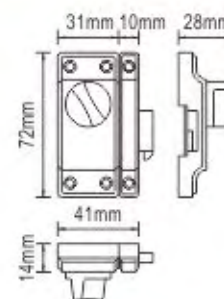

BT030, BT030-C

Item	Material	Finish	Packing	Inner	Master
BT030	Zinc Alloy	GP/CP/AB	Polybag	20PCS	200PCS
BT030-CC	Zinc Alloy	GP/CP/AB	Card	12PCS	120PCS