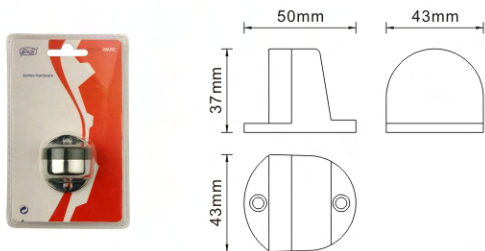

House Number

Clip Series

Door Stop

Fitting

Door Viewer

Furniture Handle

DS315,DS315-CC

CP