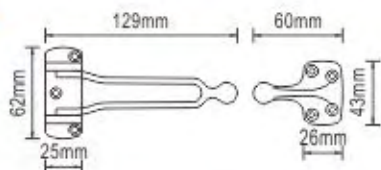

DG-07, DG-07-CC

Item	Material	Finish	Packing	Inner	Master
DG-07	Zinc Alloy	CP/GP/BRNI/AB	Polybag	10PCS	100PCS
DG-07-CC	Zinc Alloy	CP/GP/BRNI/AB	Card	10PCS	100PCS