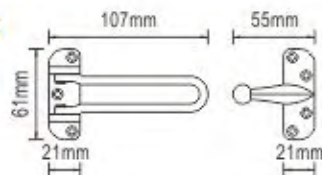

DG-06, DG-06-CC

Item	Material	Finish	Packing	Inner	Master
DG-06	Zinc Alloy	CP/GP/BRNI/AB	Polybag	15PCS	150PCS
DG-06-CC	Zinc Alloy	CP/GP/BRNI/AB	Card	12PCS	120PCS