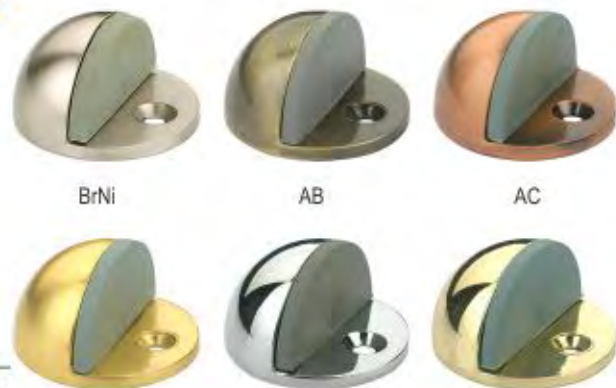

DS313, DS313-C, DS313-CC

BrNi

AB

AC

SG

CP

GP

Item	Material	Finish	Packing	Inner	Master
DS313	Zinc Alloy	CP/GP/BRNI/AB	Polybag	50PCS	500PCS
DS313-C	Zinc Alloy	CP/GP/BRNI/AB	Card	20PCS	200PCS
DS313-CC	Zinc Alloy	CP/GP/BRNI/AB	Card	20PCS	200PCS