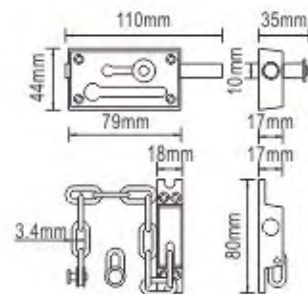

BTC001, BTC001-C

Item	Material	Finish	Packing	Inner	Master
BTC001	Zinc Alloy	CP/GP/BRNI/AB	Polybag	10PCS	100PCS
BTC001-C	Zinc Alloy	CP/GP/BRNI/AB	Card	12PCS	120PCS

CDG001, CDG001-C