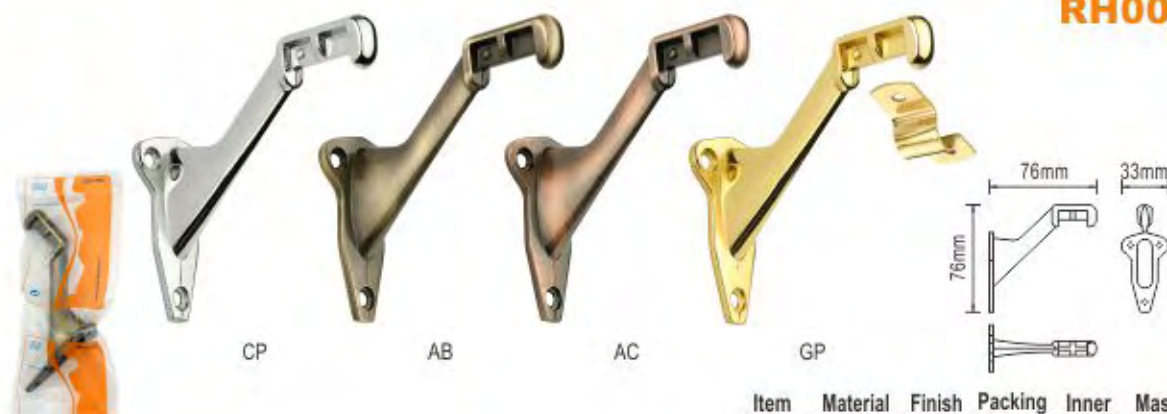

RH001

Item	Material	Finish	Packing	Inner	Master
RH001	Zinc Alloy	CP/GP	Polybag	50PCS	500PCS

BC005L