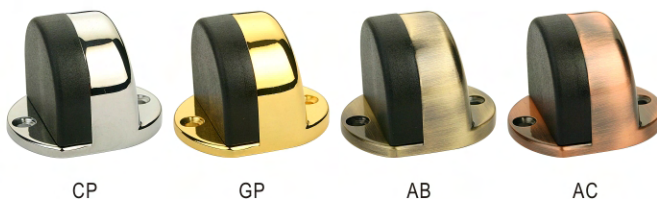

House Number

Clip Series

Door Stop

Fitting

Door Viewer

Furniture Handle

DS315,DS315-CC

CP