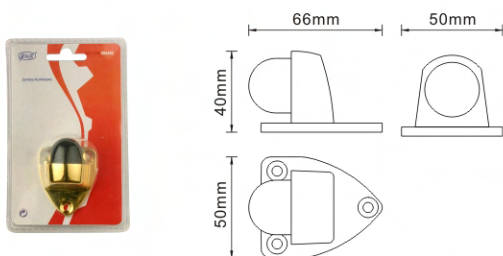

DS316,DS316-CC

CP

GP