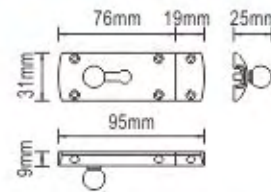

BT005S, BT005S-C, BT005S-CC

Item	Material	Finish	Packing	Inner	Master
BT005S	Zinc Alloy	CP/GP/BRNI	Polybag	25PCS	250PCS
BT005S-C	Zinc Alloy	CP/GP/BRNI	Card	12PCS	120PCS
BT005S-CC	Zinc Alloy	CP/GP/BRNI	Card	12PCS	120PCS