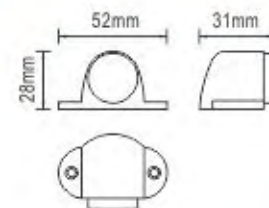

BrNi

CP

Item	Material	Finish	Packing	Inner	Master
DS320	Zinc Alloy	CP/GP/BRNI/AB	Polybag	50PCS	500PCS
DS320-CC	Zinc Alloy	CP/GP/BRNI/AB	Card	20PCS	200PCS