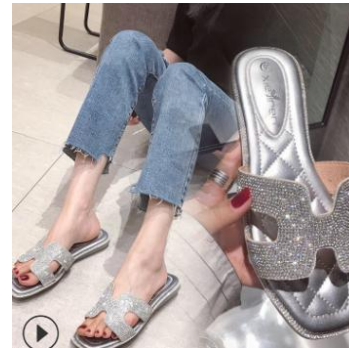

NO: LW47
Price$:17.46-13.97
Color:gold silver
black
Size:35-42