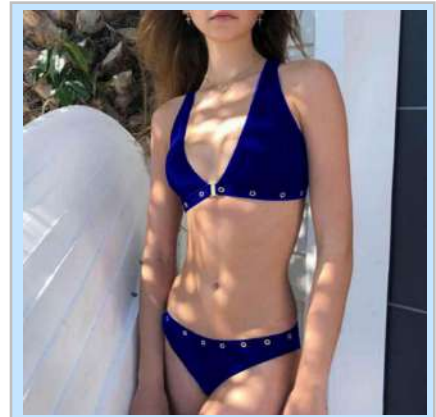

H1310081 \$5.7
Color: D
Size: S,M,L

H1310080 \$5.7
Color: D
Size: S,M,L

H1310083 \$5.7
Color: Black
Size: S,M,L

H1310083 \$5.7
Color: Wine red
Size: S,M,L

H1310083 \$5.7
Color: Drak bule
Size: S,M,L

H1310082 \$5.7
Color: A
Size: S,M,L