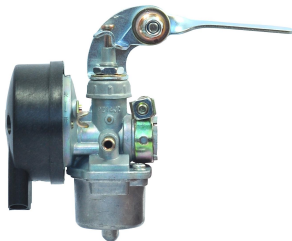

Model:PZ14JB
Applicable:1E43F