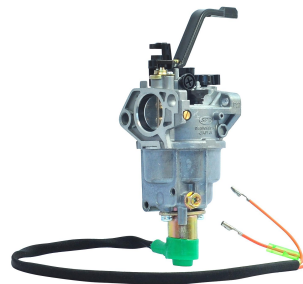

Model:P15A
Applicable engine:GT241 154F

Model:P15H
Applicable:GX100 152F

Model:P19-1
Applicable engine:GX200(168FB)
Usage:water pump

Model:P19A
Applicable engine:GX200(ER2500)
Usage:generator

Model:P27A
Applicable engine:GX390(190F)
Usage:water pump