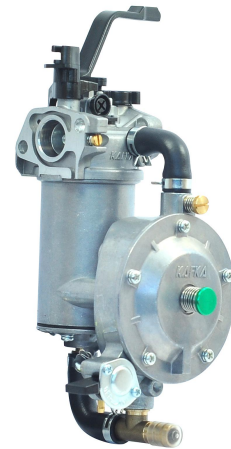

福鼎卡夫卡机械部件有限公司
Fuding KAFKA Mechanical parts CO.,ltd

1. AUTO-SWITCHING DUAL FUEL CARBURETOR

Model:YQP19-LPG/NG/BIOGAS
Applicable engine:GX200(168FB)
Usage:water pump

Model:YQP19A-LPG/NG/BIOGAS
Applicable engine:GX200(ER2500)
Usage:generator

Model:YQP27A-LPG/NG/BIOGAS
Applicable engine:GX390(190F)
Usage:water pump

Model:YQP27-LPG/NG/BIOGAS
Applicable engine:GX390(EG6500)
Usage:generator

Note:we can produce the HONDA SERIES FROM GX100 TO GX420.

Fuel converse between:gasoline and LPG.Gasoline and Natural gas,Gasoline and biogas

2.Hand operated dual fuel carburetor

福鼎卡夫卡机械部件有限公司
Fuding KAFKA Mechanical parts CO.,ltd

Model:P19-LPG/NG/BIOGAS
Applicable engine:GX200(168FB)
Usage:water pump

Model:P19A-LPG/NG/BIOGAS
Applicable engine:GX200(ER2500)
Usage:generator

Model:P27A-LPG/NG/BIOGAS
Applicable engine:GX390(190F)
Usage:water pump

Model:P27-LPG/NG/BIOGAS
Applicable engine:GX390(EG6500)
Usage:generator