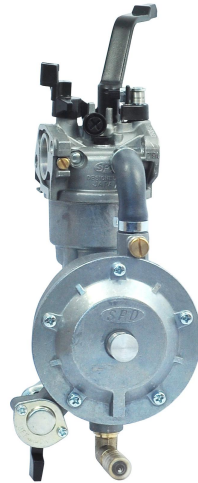

福鼎卡夫卡机械部件有限公司
Fuding KAFKA Mechanical parts CO.,ltd

1. AUTO-SWITCHING DUAL FUEL CARBURETOR

Model:YQP19-LPG/NG/BIOGAS
Applicable engine:GX200(168FB)
Usage:water pump

Model:YQP19A-LPG/NG/BIOGAS
Applicable engine:GX200(ER2500)
Usage:generator

Model:YQP27A-LPG/NG/BIOGAS
Applicable engine:GX390(190F)
Usage:water pump

Model:YQP27-LPG/NG/BIOGAS
Applicable engine:GX390(EG6500)
Usage:generator

Note:we can produce the HONDA SERIES FROM GX100 TO GX420.

Fuel converse between:gasoline and LPG.Gasoline and Natural gas,Gasoline and biogas

2.Hand operated dual fuel carburetor

福鼎卡夫卡机械部件有限公司
Fuding KAFKA Mechanical parts CO.,ltd

Model:P19-LPG/NG/BIOGAS
Applicable engine:GX200(168FB)
Usage:water pump

Model:P19A-LPG/NG/BIOGAS
Applicable engine:GX200(ER2500)
Usage:generator

Model:P27A-LPG/NG/BIOGAS
Applicable engine:GX390(190F)
Usage:water pump

Model:P27-LPG/NG/BIOGAS
Applicable engine:GX390(EG6500)
Usage:generator