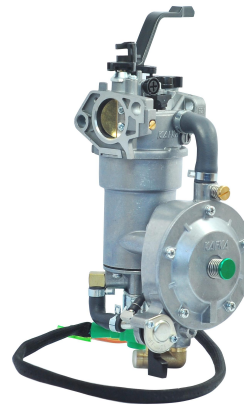

福鼎卡夫卡机械部件有限公司
Fuding KAFKA Mechanical parts CO.,ltd

1. AUTO-SWITCHING DUAL FUEL CARBURETOR

Model:YQP19-LPG/NG/BIOGAS
Applicable engine:GX200(168FB)
Usage:water pump

Model:YQP19A-LPG/NG/BIOGAS
Applicable engine:GX200(ER2500)
Usage:generator

Model:YQP27A-LPG/NG/BIOGAS
Applicable engine:GX390(190F)
Usage:water pump

Model:YQP27-LPG/NG/BIOGAS
Applicable engine:GX390(EG6500)
Usage:generator

Note:we can produce the HONDA SERIES FROM GX100 TO GX420.

Fuel converse between:gasoline and LPG.Gasoline and Natural gas,Gasoline and biogas

2.Hand operated dual fuel carburetor

福鼎卡夫卡机械部件有限公司
Fuding KAFKA Mechanical parts CO.,ltd

Model:P19-LPG/NG/BIOGAS
Applicable engine:GX200(168FB)
Usage:water pump

Model:P19A-LPG/NG/BIOGAS
Applicable engine:GX200(ER2500)
Usage:generator

Model:P27A-LPG/NG/BIOGAS
Applicable engine:GX390(190F)
Usage:water pump

Model:P27-LPG/NG/BIOGAS
Applicable engine:GX390(EG6500)
Usage:generator