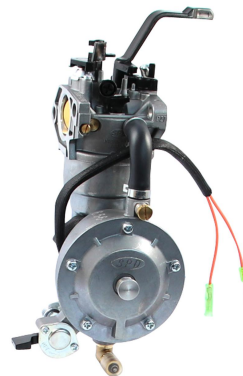

福鼎卡夫卡机械部件有限公司
Fuding KAFKA Mechanical parts CO.,ltd

1. AUTO-SWITCHING DUAL FUEL CARBURETOR

Model:YQP19-LPG/NG/BIOGAS
Applicable engine:GX200(168FB)
Usage:water pump

Model:YQP19A-LPG/NG/BIOGAS
Applicable engine:GX200(ER2500)
Usage:generator

Model:YQP27A-LPG/NG/BIOGAS
Applicable engine:GX390(190F)
Usage:water pump

Model:YQP27-LPG/NG/BIOGAS
Applicable engine:GX390(EG6500)
Usage:generator

Note:we can produce the HONDA SERIES FROM GX100 TO GX420.

Fuel converse between:gasoline and LPG.Gasoline and Natural gas,Gasoline and biogas

2.Hand operated dual fuel carburetor

福鼎卡夫卡机械部件有限公司
Fuding KAFKA Mechanical parts CO.,ltd

Model:P19-LPG/NG/BIOGAS
Applicable engine:GX200(168FB)
Usage:water pump

Model:P19A-LPG/NG/BIOGAS
Applicable engine:GX200(ER2500)
Usage:generator

Model:P27A-LPG/NG/BIOGAS
Applicable engine:GX390(190F)
Usage:water pump

Model:P27-LPG/NG/BIOGAS
Applicable engine:GX390(EG6500)
Usage:generator