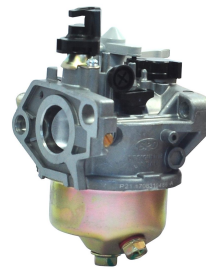

Model:YQP27A-LPG/NG/BIOGAS
Applicable engine:GX390(190F)
Usage:water pump

Model:YQP27-LPG/NG/BIOGAS
Applicable engine:GX390(EG6500)
Usage:generator

Note:we can produce the HONDA SERIES FROM GX100 TO GX420.

Model:P15A
Applicable engine:GT241 154F

Model:P15H
Applicable:GX100 152F

Model:P19-1
Applicable engine:GX200(168FB)
Usage:water pump

Model:P19A
Applicable engine:GX200(ER2500)
Usage:generator

Model:P27A
Applicable engine:GX390(190F)
Usage:water pump

Model:P27
Applicable engine:GX390(EG6500)
Usage:generator

福鼎卡夫卡机械部件有限公司
Fuding KAFKA Mechanical parts CO.,ltd

Model:P19-1B
Applicable engine:GX200/170F

Model:P19-1 LINKA
Applicable engine:GX200/170F

Model:P20B
Applicable engine:SPE 175/166F

Model:P21A
Applicable engine:GX270/177F

Model:PZ14JB
Applicable:1E43F

Model:PZ15J
Applicable:SOLO423

Model:P19.2
Applicable:BRIGGS@STRATTON 298

Note:we can supply HONDA SERIES from GX100 to GX420,just send us your requirement.