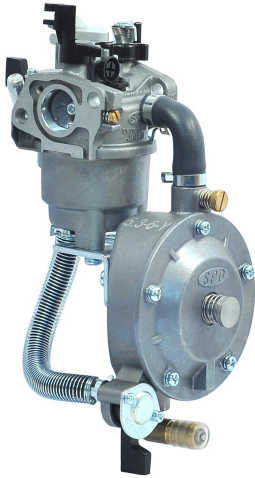

福鼎卡夫卡机械部件有限公司
Fuding KAFKA Mechanical parts CO.,ltd

1. AUTO-SWITCHING DUAL FUEL CARBURETOR

Model:YQP19-LPG/NG/BIOGAS
Applicable engine:GX200(168FB)
Usage:water pump

Model:YQP19A-LPG/NG/BIOGAS
Applicable engine:GX200(ER2500)
Usage:generator

Model:YQP27A-LPG/NG/BIOGAS
Applicable engine:GX390(190F)
Usage:water pump

Model:YQP27-LPG/NG/BIOGAS
Applicable engine:GX390(EG6500)
Usage:generator

Note:we can produce the HONDA SERIES FROM GX100 TO GX420.

Fuel converse between:gasoline and LPG.Gasoline and Natural gas,Gasoline and biogas

2.Hand operated dual fuel carburetor

福鼎卡夫卡机械部件有限公司
Fuding KAFKA Mechanical parts CO.,ltd

Model:P19-LPG/NG/BIOGAS
Applicable engine:GX200(168FB)
Usage:water pump

Model:P19A-LPG/NG/BIOGAS
Applicable engine:GX200(ER2500)
Usage:generator

Model:P27A-LPG/NG/BIOGAS
Applicable engine:GX390(190F)
Usage:water pump

Model:P27-LPG/NG/BIOGAS
Applicable engine:GX390(EG6500)
Usage:generator