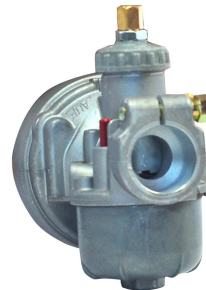

Model:P15A
Applicable engine:GT241 154F

Model:P15H
Applicable:GX100 152F

Model:P19-1
Applicable engine:GX200(168FB)
Usage:water pump

Model:P19A
Applicable engine:GX200(ER2500)
Usage:generator

Model:P27A
Applicable engine:GX390(190F)
Usage:water pump

Model:P27
Applicable engine:GX390(EG6500)
Usage:generator

福鼎卡夫卡机械部件有限公司
Fuding KAFKA Mechanical parts CO.,ltd

Model:P19-1B
Applicable engine:GX200/170F

Model:P19-1 LINKA
Applicable engine:GX200/170F

Model:P20B
Applicable engine:SPE 175/166F

Model:P21A
Applicable engine:GX270/177F

Model:PZ14JB
Applicable:1E43F

Model:PZ15J
Applicable:SOLO423

Model:P19.2
Applicable:BRIGGS@STRATTON 298

Note:we can supply HONDA SERIES from GX100 to GX420,just send us your requirement.