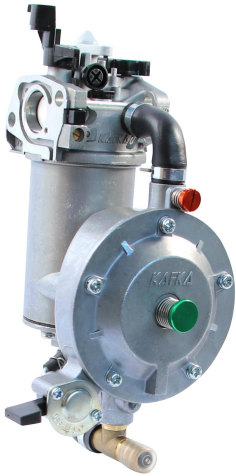

福鼎卡夫卡机械部件有限公司
Fuding KAFKA Mechanical parts CO.,ltd

1. AUTO-SWITCHING DUAL FUEL CARBURETOR

Model:YQP19-LPG/NG/BIOGAS
Applicable engine:GX200(168FB)
Usage:water pump

Model:YQP19A-LPG/NG/BIOGAS
Applicable engine:GX200(ER2500)
Usage:generator

Model:YQP27A-LPG/NG/BIOGAS
Applicable engine:GX390(190F)
Usage:water pump

Model:YQP27-LPG/NG/BIOGAS
Applicable engine:GX390(EG6500)
Usage:generator

Note:we can produce the HONDA SERIES FROM GX100 TO GX420.

Fuel converse between:gasoline and LPG.Gasoline and Natural gas,Gasoline and biogas

2.Hand operated dual fuel carburetor

福鼎卡夫卡机械部件有限公司
Fuding KAFKA Mechanical parts CO.,ltd

Model:P19-LPG/NG/BIOGAS
Applicable engine:GX200(168FB)
Usage:water pump

Model:P19A-LPG/NG/BIOGAS
Applicable engine:GX200(ER2500)
Usage:generator

Model:P27A-LPG/NG/BIOGAS
Applicable engine:GX390(190F)
Usage:water pump

Model:P27-LPG/NG/BIOGAS
Applicable engine:GX390(EG6500)
Usage:generator