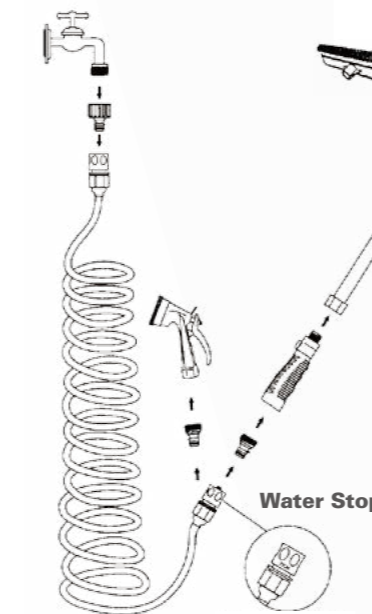

WATER FLOW THROUGH BRUSH SERIES

通水刷套装系列 Water Flow Through Brush Set Series

ITEM NO.	AD-0241
LENGTH	87-130cm
ΦDIAMETER	25/30MM
QTY/CTN	4
CTN SIZE	76x39x27