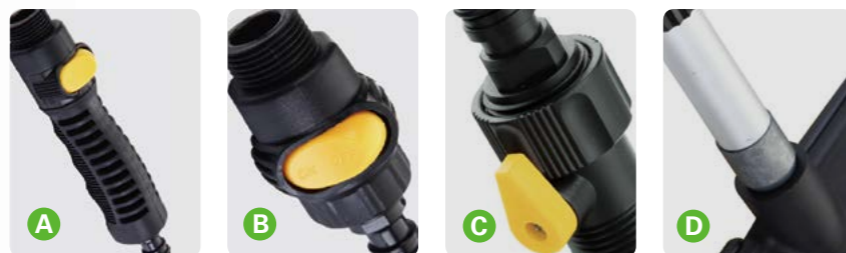

Size:25.5×12×2cm

AD-0285

Size:15.3×21cm

AD-0288

Size:15.3×21cm

WATER FLOW THROUGH BRUSH SERIES

10" 平面头通水刷系列 10" brush head

- 接水口
Water interface
- 通水开关
ON/OFF Switch