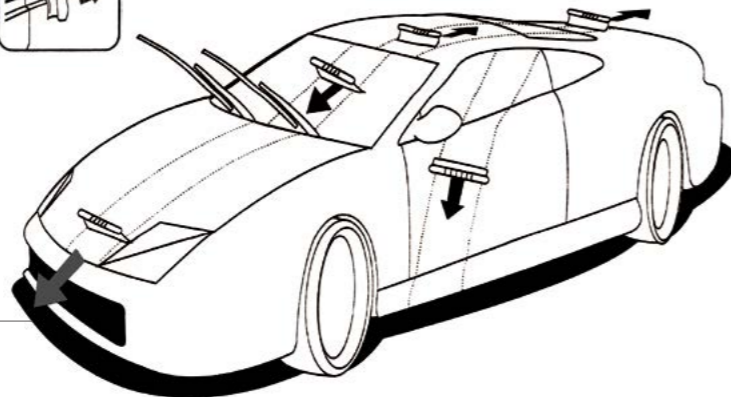

M: silicon,pp

AD-05101

Size: 18×5cm

M: silicon,pp

Clean Cars, Trucks And Windows Fast And Easy

- Flexible handle conforms to curved surfaces
- Soft silicone blade won't scratch
- Dry your vehicle in 1/3 of the time