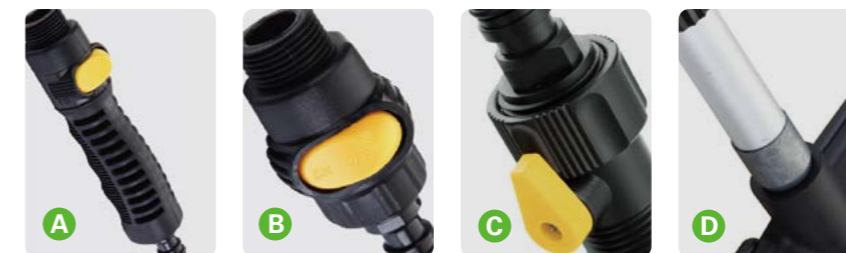

WATER FLOW THROUGH BRUSH SERIES

10" 凹面头通水刷系列 10" concaved brush head

- 接水口
  Water interface
- 通水开关
  ON/OFF Switch

ITEM NO.	LENGTH	ΦDIAMETER	QTY/CTN	CTN SIZE
AD-0246	107-168cm	21/25mm	12	98x26x18
AD-0249	104-175cm	21/25mm	12	100x26x18
AD-0268	130-300cm	21/25mm	12	120x26x18
AD-0269	65-100cm	21/25/30mm	12	132.x26x18
AD-02111	98-168cm	25/30mm	12	98x26x18
AD-02112	100-175cm	25/30mm	12	100x26x18
AD-02113	120-200cm	25/30mm	12	120x26x18

- 接水口
  Water interface
- 通水开关
  ON/OFF Switch

海绵护套
Eva foam

伸缩装置
Telescopic part

塑料刷头
Plastic brush head

铝合金刷杆
Aluminum tube

锌合金接头
Zinc alloy connector

刷毛进行了软化处理
PVC soft bristles