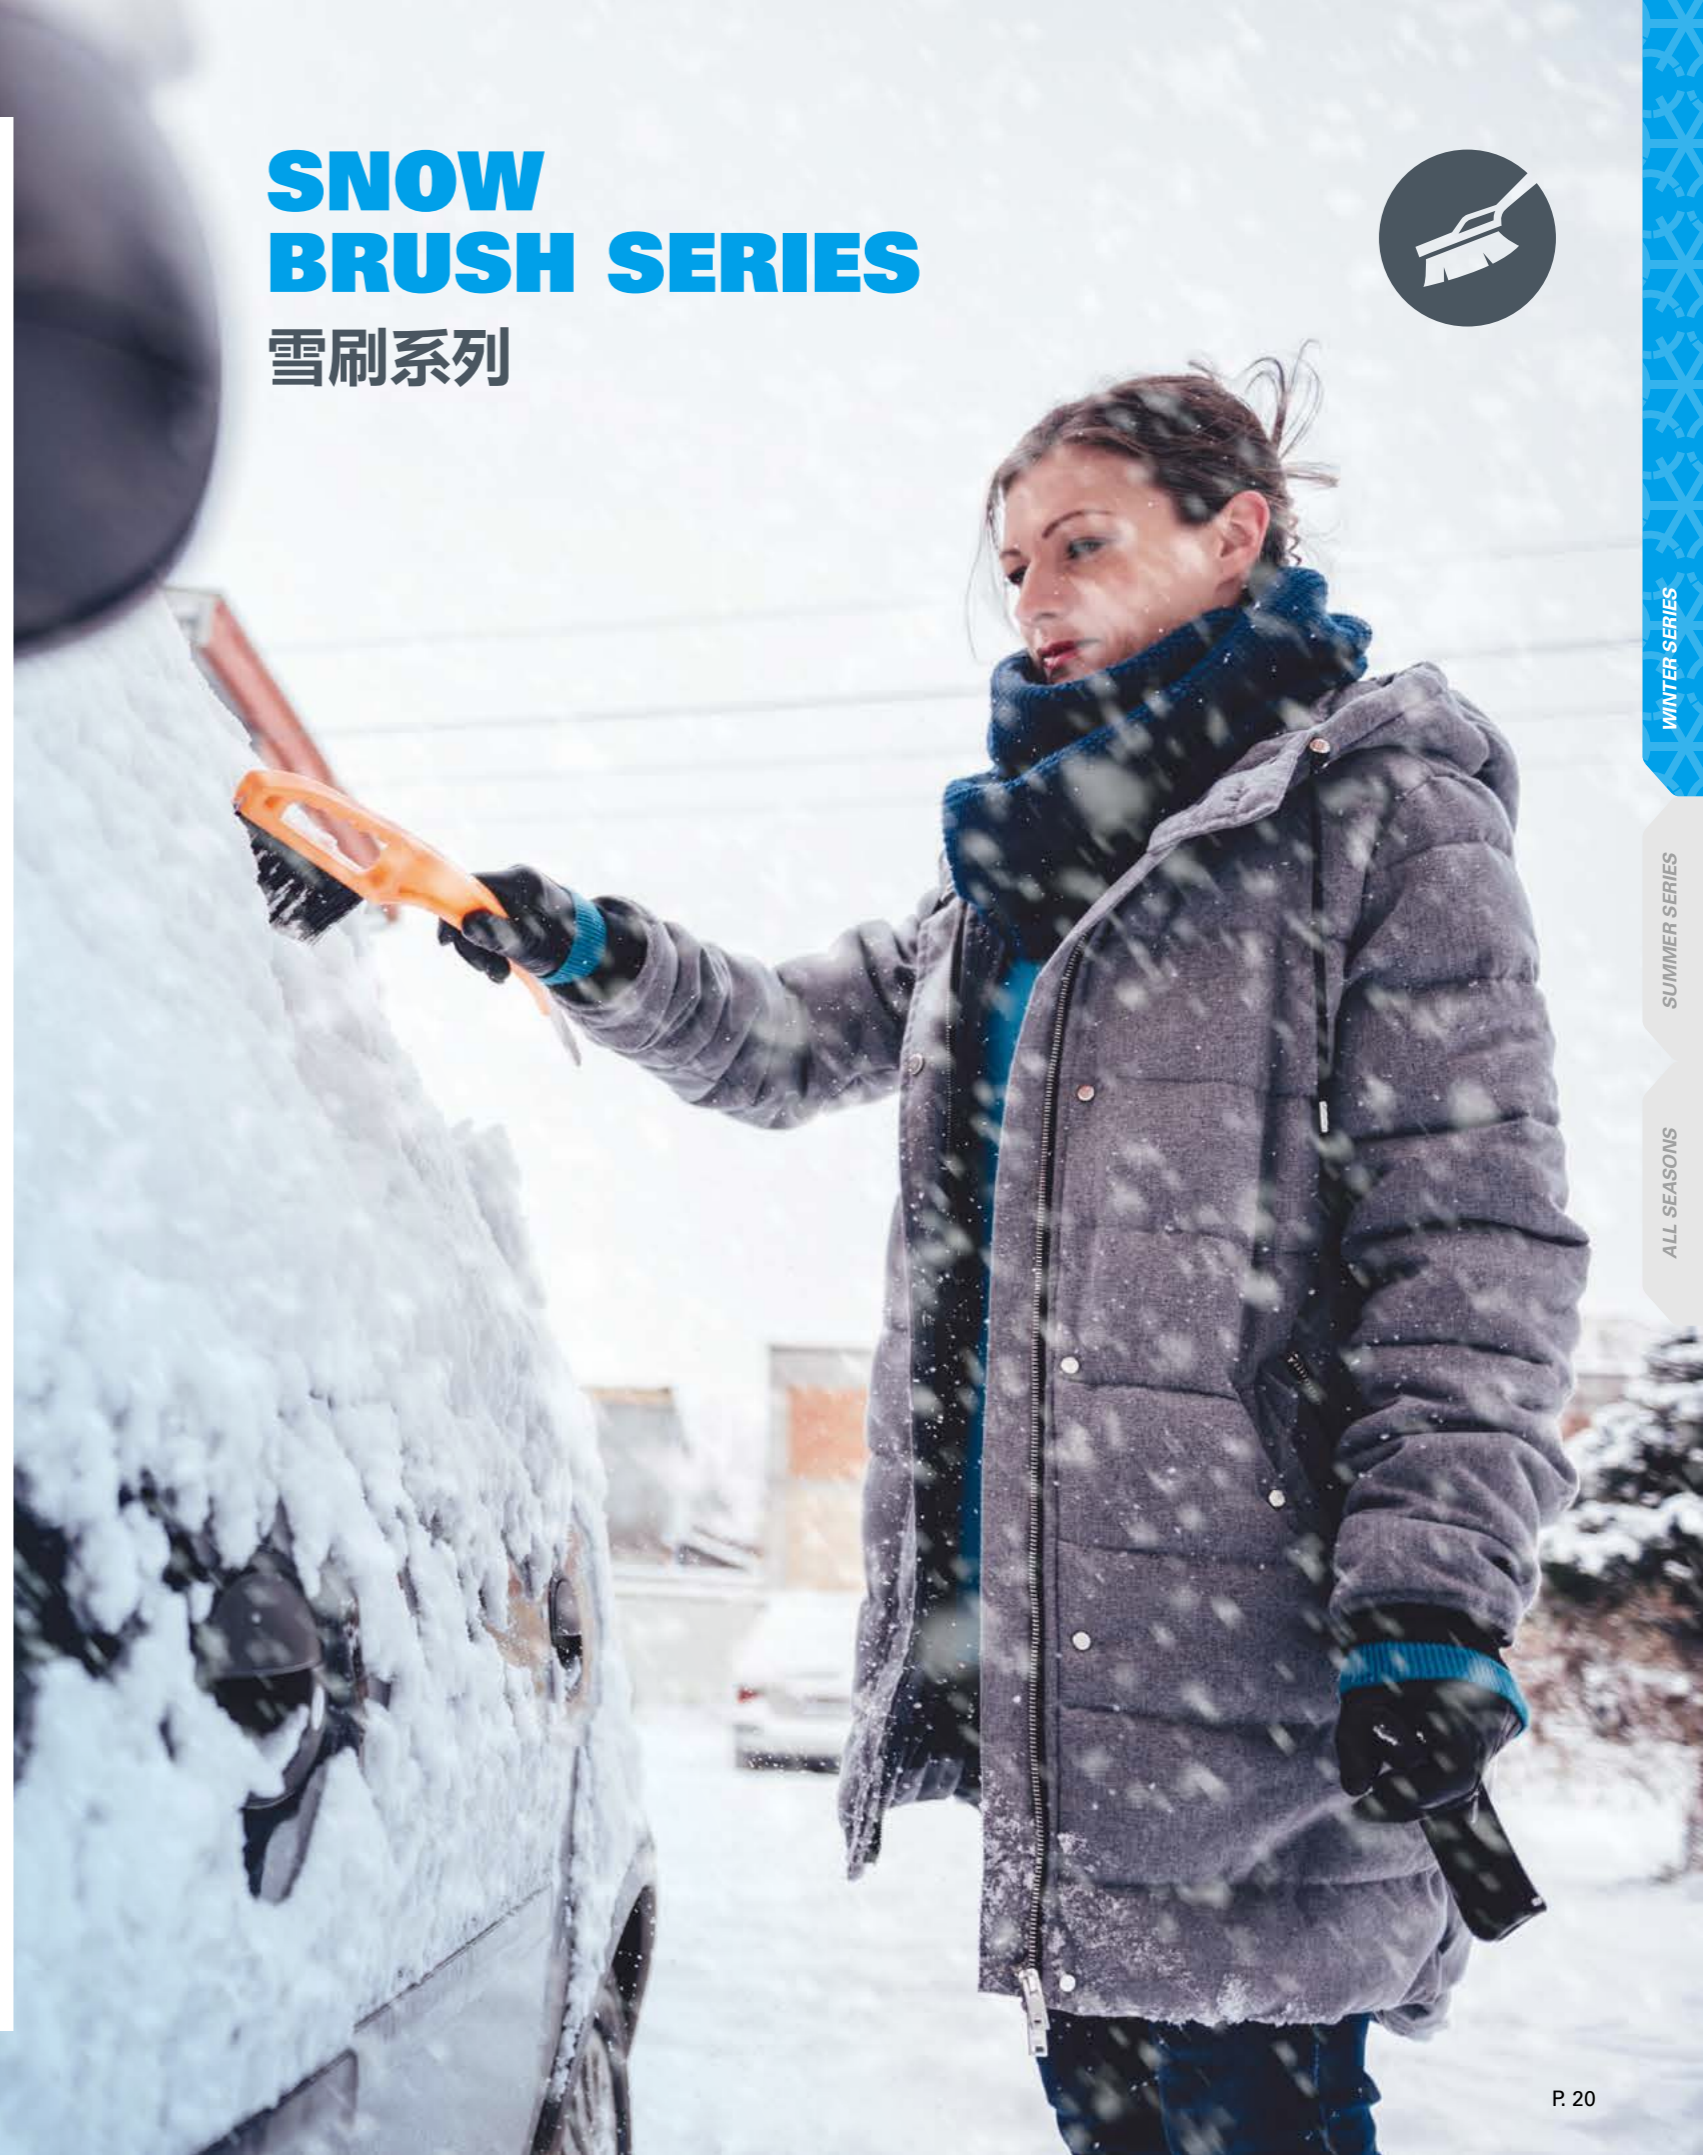

SNOW BRUSH SERIES

雪刷系列

Size:52x10.5cm

Size:52x10.5 cm

Size:36.5x8.5cm

Size:38x10cm

Length:52cm

Size:34x9.5cm

Size:55x10cm

Size:59x10cm

Size:57x10.5cm

Size:40x9.8cm

Size:54.5x11cm

Size:52x10.5cm