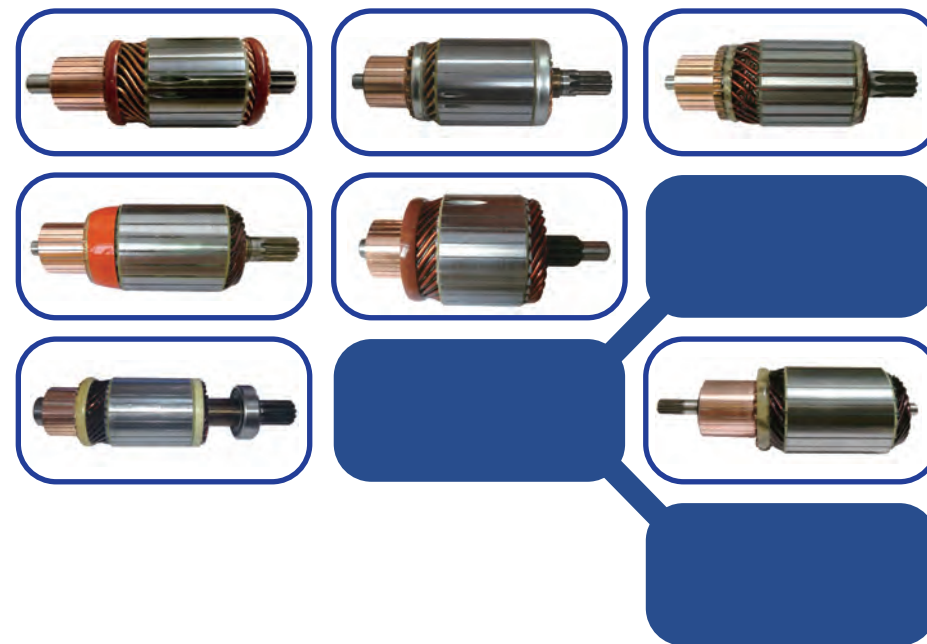

HZ ARMATURE

2018-2019

ARMATURE

CHANGZHOU HUAZHOU AUTO MOTOR FACTORY
CHANGZHOU ZHENGHENG AUTO PARTS LTD. COMPANY