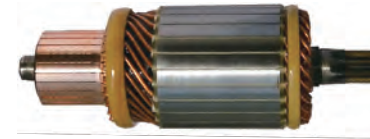

◀◀ SAWAFUJI

HZ-SA010