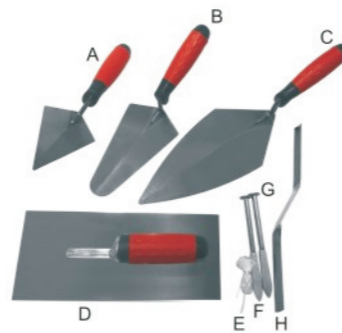

ITEM NO:1651
8pcs/set.