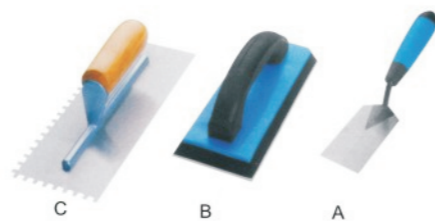

ITEM NO:1639
3pcs/set.