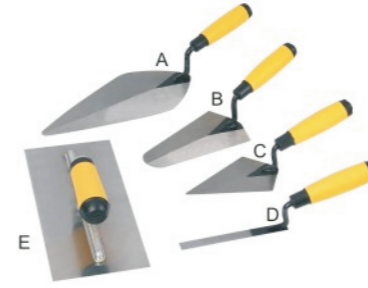

ITEM NO:1670
5pcs/set.