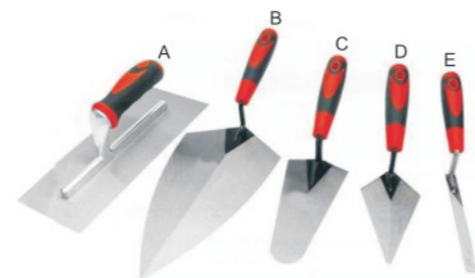

ITEM NO:1659
5pcs/set.