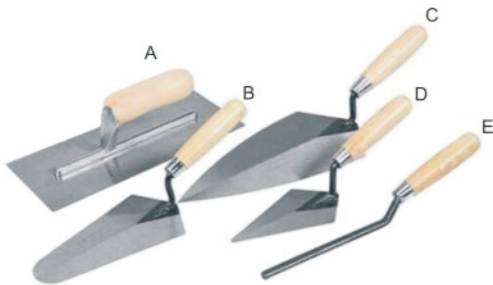

ITEM NO:1655
5pcs/set.