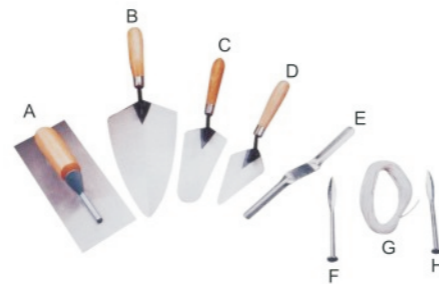

ITEM NO:1657
8pcs/set.