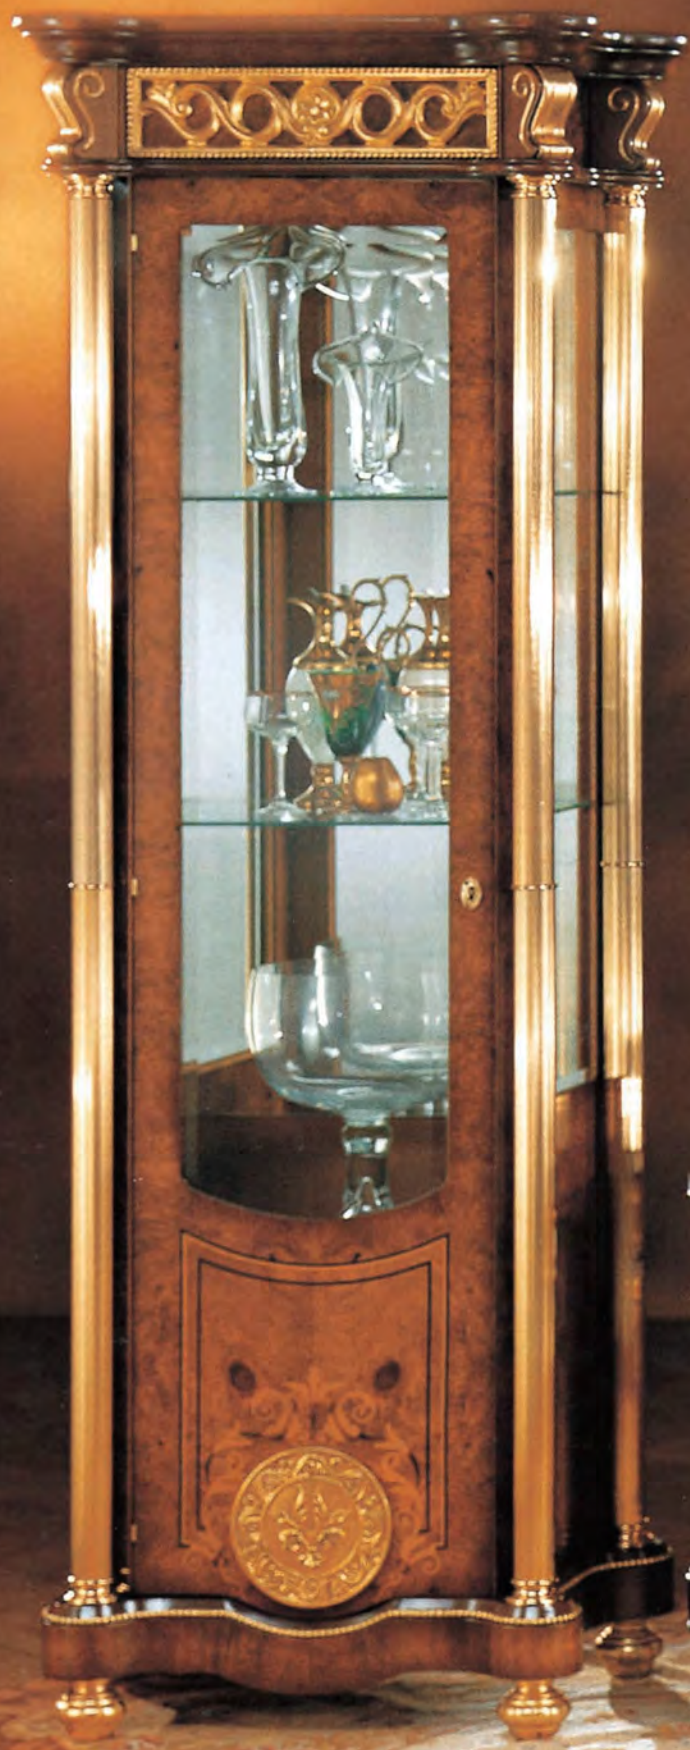

K404 梳妆台镜  
MIRROR FOR DRESSING 103\*120H\*7

K405 梳妆凳  
STOOL FOR DRESSING 72\*51H\*39

A tall, ornate cabinet with a light-colored finish and intricate carvings. It features a decorative top with a central medallion and a matching medallion near the base. The cabinet is positioned on the left side of the room.

A dark wood vanity set with a large, arched mirror. The vanity has two drawers with floral inlay and a central open space. A light blue upholstered stool is positioned in front of it. On the vanity, there is a vase of blue irises, a clock, and other decorative items. A wall sconce with two lights is mounted on the wall above the vanity.