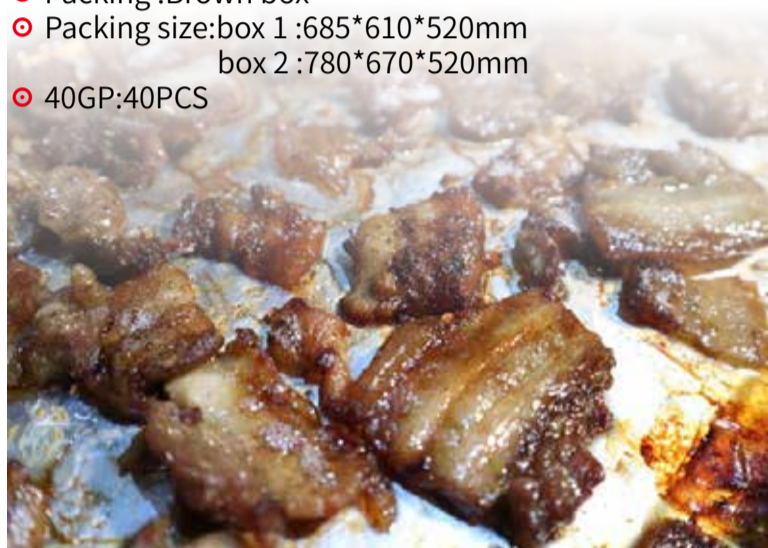

Model:SR-GT400

- ⊙ Demension size:1570Lx580Wx975Hmm
- ⊙ Cooking area:800Lx490Wmm
- ⊙ Powder coated steel cooking plate (thick:4.5mm)
- ⊙ Powder coated steel body(thick:0.6mm)
- ⊙ Auto ignition all burner
- ⊙ Powder coated steel bottom shelf(thick:0.6mm)
- ⊙ Powder coated steel fascia 201(thick:0.6mm)
- ⊙ Stainless steel burner 201
- ⊙ Packing :Brown box
- ⊙ Packing size:860*580*250MM
- ⊙ 40GP:500PCS