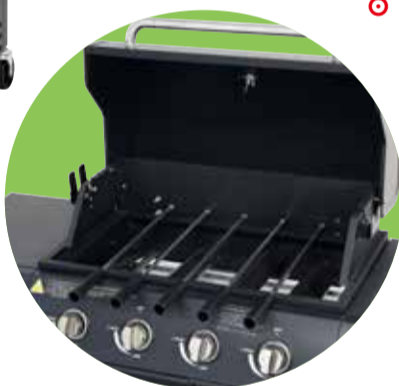

GAS GRILL SERIES

Model:JS-GG00401

- ◉ DEMENSION SIZE:1295LX475WX1045Hmm
- ◉ Cooking area:650X350MM
- ◉ Powder coated steel hood (Thick:0.6mm)
- ◉ Powder coated steel fascia(Thick:0.6mm)
- ◉ Stainless steel(201) burner
- ◉ Powder coated steel side sheleves(Thick:0.6mm)
- ◉ Auto ignition all burner
- ◉ Powder coated steel cart(Thick:0.6mm)
- ◉ Warming grill(Φ3.8mm)
- ◉ Chrome steel grill(Φ4mm)
- ◉ Main burner: 4*2.8kw=11.2kw
- ◉ Side burner: 2.5kw
- ◉ Container QTY:
- ◉ 20GP:170PCS
- ◉ 40GP:350PCS
- ◉ 40HQ:350PCS
- ◉ Packing Size:72*56.5*38cm
- ◉ Packing: Brown box
- ◉ CE cert

Model:JS-GG00601

- ◉ DEMENSION SIZE:1465LX475WX1045Hmm
- ◉ Cooking area:850X350MM
- ◉ Powder coated steel hood (Thick:0.6mm)
- ◉ Powder coated steel fascia(Thick:0.6mm)
- ◉ Stainless steel(201) burner
- ◉ Powder coated steel side sheleves(Thick:0.6mm)
- ◉ Auto ignition all burner
- ◉ Powder coated steel cart(Thick:0.6mm)
- ◉ Warming grill(Φ3.8mm)
- ◉ Chrome steel grill(Φ4mm)
- ◉ Main burner: 6*2.8kw=16.8kw
- ◉ Side burner: 2.5kw
- ◉ Container QTY:
- ◉ 20GP:140PCS
- ◉ 40GP:285PCS
- ◉ 40HQ:285PCS
- ◉ Packing Size:95*56.5*38cm
- ◉ Packing: Brown box
- ◉ CE cert