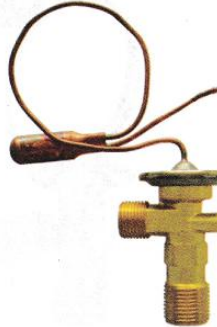

O-Ring - Internal Equalizer

Inlet/进口: 3/8"
Outlet/出口: 1/2"
Capillary Length/毛细管: 8"

YX60117