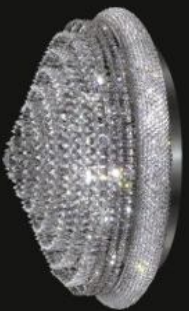

FLUSH MOUNTS SERIES

Crystal Flush Mounts

Model: 593030C
Size: W70cm x H33cm
Finish: Chrome
Lights: 15