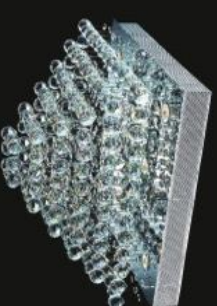

Model: 598072
Size: W60cm x H40cm
Finish: Chrome
Lights: 8