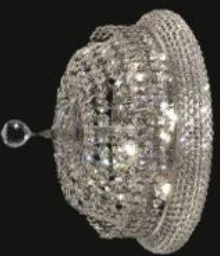

FLUSH MOUNTS SERIES

Crystal Flush Mounts

Model: 593044C
Size: W40cm x H28cm
Finish: Chrome
Lights: 8