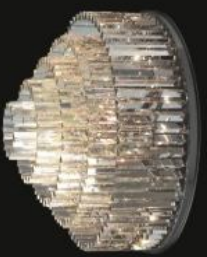

Model: 593001C
Size: W50cm x H40cm
Finish: Chrome
Lights: 9 (25W)

Model: 593002B
Size: W79cm x H52cm
Finish: Black
Lights: 17 (25W)

Model: 593002C
Size: W79cm x H52cm
Finish: Chrome
Lights: 17 (25W)

Model: 593003B
Size: W50cm x H40cm
Finish: Black
Lights: 9 (25W)