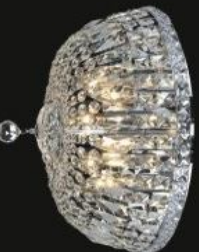

Model: S93060G
Size: W60cm x H33cm
Finish: Golden
Lights: 12

Model: S93062C
Size: W45cm x H28cm
Finish: Chrome
Lights: 6