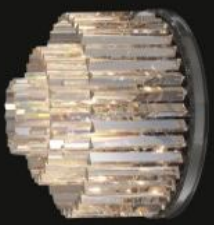

Model: 593001C
Size: W50cm x H40cm
Finish: Chrome
Lights: 9 (25W)

Model: 593002B
Size: W79cm x H52cm
Finish: Black
Lights: 17 (25W)

Model: 593002C
Size: W79cm x H52cm
Finish: Chrome
Lights: 17 (25W)

Model: 593003B
Size: W50cm x H40cm
Finish: Black
Lights: 9 (25W)