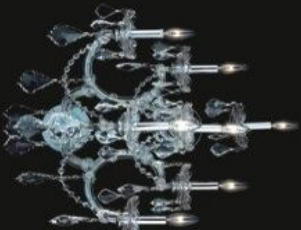

Model: 592079C
 Size: W20cm x H30cm
 Finish: Chrome
 Lights: 1

Model: 592079G
 Size: W20cm x H30cm
 Finish: Golden
 Lights: 1

Model: 592080C
 Size: W80cm x H64cm
 Finish: Chrome
 Lights: 5

Model: 592080G
 Size: W80cm x H64cm
 Finish: Golden
 Lights: 5