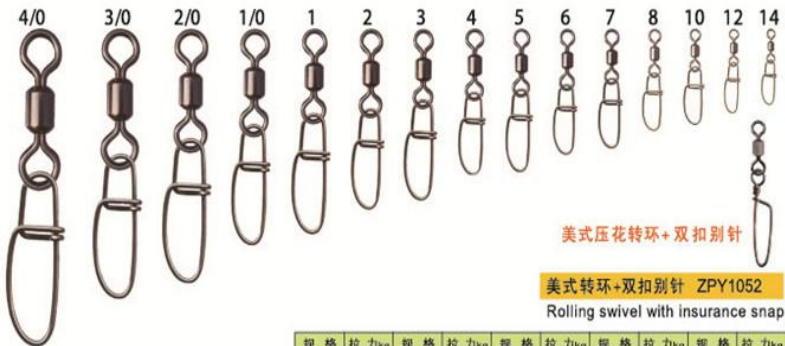

规格 SIZE	内孔 (mm)	拉力 TEST kg	规格 SIZE	内孔 (mm)	拉力 TEST kg	规格 SIZE	内孔 (mm)	拉力 TEST kg	规格 SIZE	内孔 (mm)	拉力 TEST kg
2/0	2.1	75	3	1.5	40	7	1	22	12	0.6	14
1	1.8	47	5	1.2	32	10	0.8	19			

Product Feature:

Inner size is different it do not hurt the line protect from Winding and the Sub-hook pull large. Sub-line can rotate in high-speed and is very flexible.

方便转环 ZPY-1051
Rolling swivel with screwed snap

Product Feature:

This product can be used to fish large ferocious fish. It is safe and can not fall off String line and used for big and ferocious fish

规格 SIZE	拉力 TEST kg	规格 SIZE	拉力 TEST kg	规格 SIZE	拉力 TEST kg	规格 SIZE	拉力 TEST kg
8/0		3/0	100	4	35	10	14
6/0		1/0	60	6	30		
4/0		2	43	8	19		