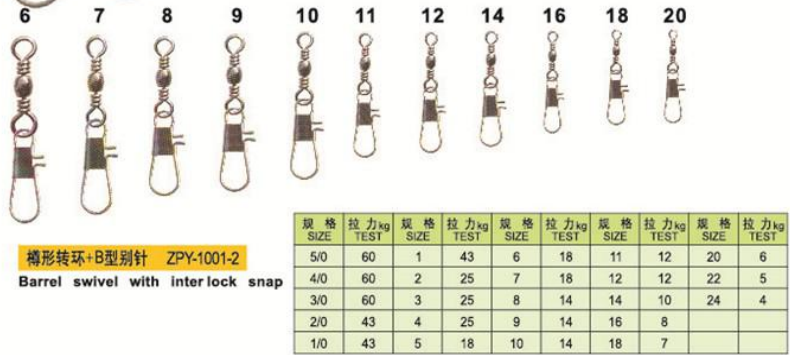

Useful: Seawater and other fishing accessories durable

Material: Stainless

Steel+copper

樽型转环 ZPY-1001

Barrel swivel

规格 SIZE	拉力kg TEST	规格 SIZE	拉力kg TEST	规格 SIZE	拉力kg TEST	规格 SIZE	拉力kg TEST	规格 SIZE	拉力kg TEST
6/0	75	1/0	53	5	28	10	16	18	7
5/0	70	1	48	6	27	11	15	20	6
4/0	65	2	46	7	23	12	14	22	5
3/0	60	3	35	8	20	14	10	24	4
2/0	55	4	30	9	18	16	8		

樽形转环+A型别针 ZPY-1001-1

Barrel swivel with safety snap

6 7 8 9 10 11 12 14 16 18 20 22

规格 SIZE	拉力kg TEST	规格 SIZE	拉力kg TEST	规格 SIZE	拉力kg TEST	规格 SIZE	拉力kg TEST	规格 SIZE	拉力kg TEST
5/0	60	1	34	6	13	11	7	20	5
4/0	60	2	15	7	13	12	7	22	3
3/0	60	3	15	8	9	14	7	24	3
2/0	34	4	15	9	9	16	5		
1/0	34	5	13	10	9	18	5		

Material: stainless steel.+copper
 The tension is mached uniformity,
 It can be attached with various of
 fishing line group.And it is convenient and swift to use and can protect from Winding.

Feature:
 Material: SS+Copper
 Body is brass,The Tension as
 below simple and convenient to use .