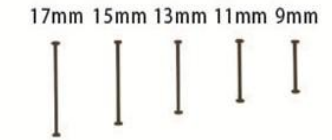

新中空铅皮座 ZPY-1136
New hollow lead piece seat

尼龙铅皮座 ZPY-1138
Nylon lead piece seat

H型铅片转环 ZPY-1140
Rolling swivel with h-shape lead piece seat

线止快速别针 ZPY-1142
Speed with side line clip and lead piece seat

超细铅皮座 ZPY-1135
Exceeding slim lead piece seat