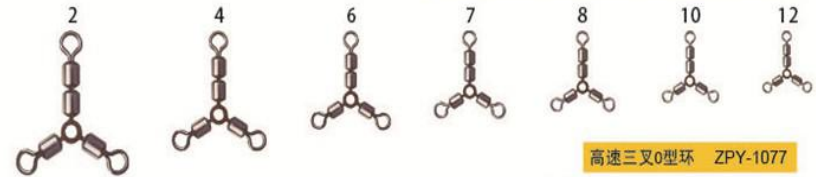

TOPIND FISHING TACKLE

高速双连+增强别针 ZPY-1074

High speed double rolling swivels with nice snap

规格 SIZE	拉力kg TEST	规格 SIZE	拉力kg TEST	规格 SIZE	拉力kg TEST	规格 SIZE	拉力kg TEST	规格 SIZE	拉力kg TEST
4/0	70	1/0	35	3	30	6	18	10	12
3/0	50	1	35	4	25	7	18	12	9
2/0	40	2	30	5	25	8	12	14	4

高速方便转环 ZPY-1075

High speed double rolling swivel with screwed snap

规格 SIZE	拉力kg TEST	规格 SIZE	拉力kg TEST	规格 SIZE	拉力kg TEST	规格 SIZE	拉力kg TEST
3/0	100	2	43	6	27	10	14
1/0	60	4	35	8	19		

Product Feature:

This product is suitable for fishing large ferocious fish, safety and high tensile value

高速丁字转环 ZPY-1076

High speed double rolling swivel with T-shape snap

规格 SIZE	拉力kg TEST	规格 SIZE	拉力kg TEST	规格 SIZE	拉力kg TEST	规格 SIZE	拉力kg TEST
3/0	100	2	43	6	27	10	14
1/0	60	4	35	8	19	12	9

高速三叉O型环 ZPY-1077

High speed O-shape three way rolling swivels