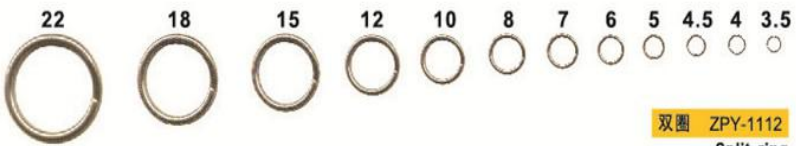

双圈焊接轴承转环 ZPY-1110

Ball bearing swivel with solid ring

规格Size	10	9	8	7	6	5	4	3	2	1	0
美规USA Size	10	9	8	7	6	5	4	3	2	1	0
拉力Test(Kg)	230	200	120	100	80	60	50	35	25	20	15

Product Feature:

Copper body, stainless steel single ring welding, tensile strength doubled

两头焊接轴承转环+弧形别针 ZPY-1111

Ball Bearing Swivel With Two Solid Ring With Costlock Snap

规格SIZE	拉力TEST	规格SIZE	拉力TEST	规格SIZE	拉力TEST	规格SIZE	拉力TEST
10	150	7	90	4	45	1	14
9	130	6	70	3	35	0	8
8	110	5	55	2	22		

双圈 ZPY-1112