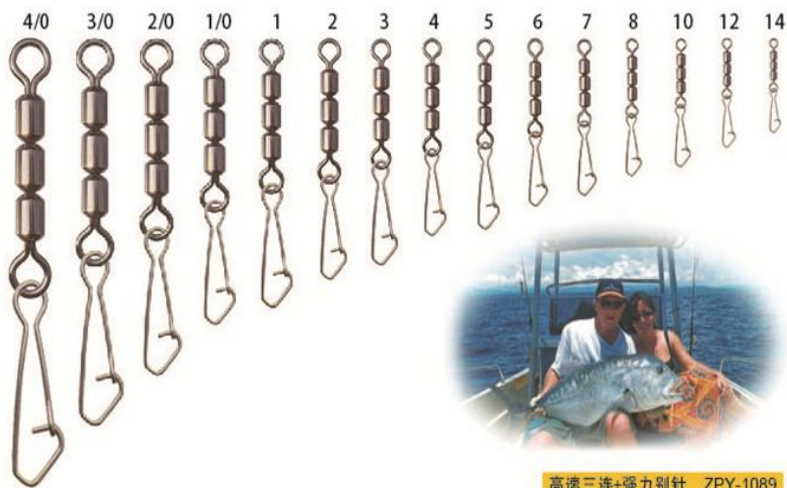

规格 SIZE	拉力kg TEST	规格 SIZE	拉力kg TEST
大	19	小	9
中	14		

Product Feature:

1. Flexible rotation, not winding knot,

开眼别针 ZPY-1085

Open Eye Snap
1.8x60mm 2.0x80mm

开眼别针附单绕转环 ZPY-1085-1

2.6x100mm;
3.5x125mm

美式转环+不锈钢圈 ZPY-1086

Rolling swivel with stainless steel ring

规格 SIZE	拉力kg TEST	规格 SIZE	拉力kg TEST
4	45	7	25

特快子线转环 ZPY-1087

Express line swivel

美式扁担转环 ZPY-1088

Rolling pole swivel

高速三连+强力别针 ZPY-1089

High speed treble swivels with hooked snap