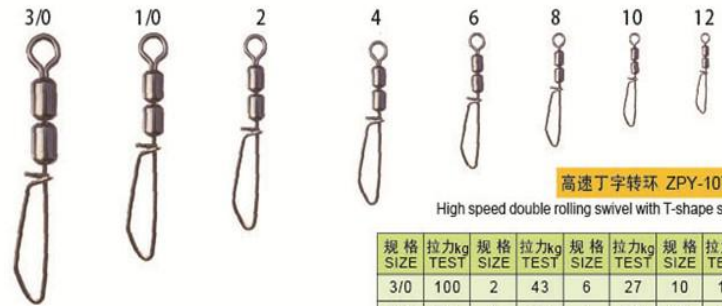

高速双连+双扣别针 ZPY-1073

High speed double rolling swivels with insurance snap

规格 SIZE	拉力kg TEST	规格 SIZE	拉力kg TEST	规格 SIZE	拉力kg TEST	规格 SIZE	拉力kg TEST	规格 SIZE	拉力kg TEST
4/0	120	1/0	55	3	40	6	15	10	10
3/0	90	1	55	4	30	7	15	12	6
2/0	70	2	40	5	30	8	10	14	4

TOPIND FISHING TACKLE

高速双连+增强别针 ZPY-1074

High speed double rolling swivels with nice snap

规格 SIZE	拉力kg TEST	规格 SIZE	拉力kg TEST	规格 SIZE	拉力kg TEST	规格 SIZE	拉力kg TEST	规格 SIZE	拉力kg TEST
4/0	70	1/0	35	3	30	6	18	10	12
3/0	50	1	35	4	25	7	18	12	9
2/0	40	2	30	5	25	8	12	14	4

高速方便转环 ZPY-1075

High speed double rolling swivel with screwed snap

规格 SIZE	拉力kg TEST	规格 SIZE	拉力kg TEST	规格 SIZE	拉力kg TEST	规格 SIZE	拉力kg TEST
3/0	100	2	43	6	27	10	14
1/0	60	4	35	8	19		

Product Feature:

This product is suitable for fishing large ferocious fish, safety and high tensile value