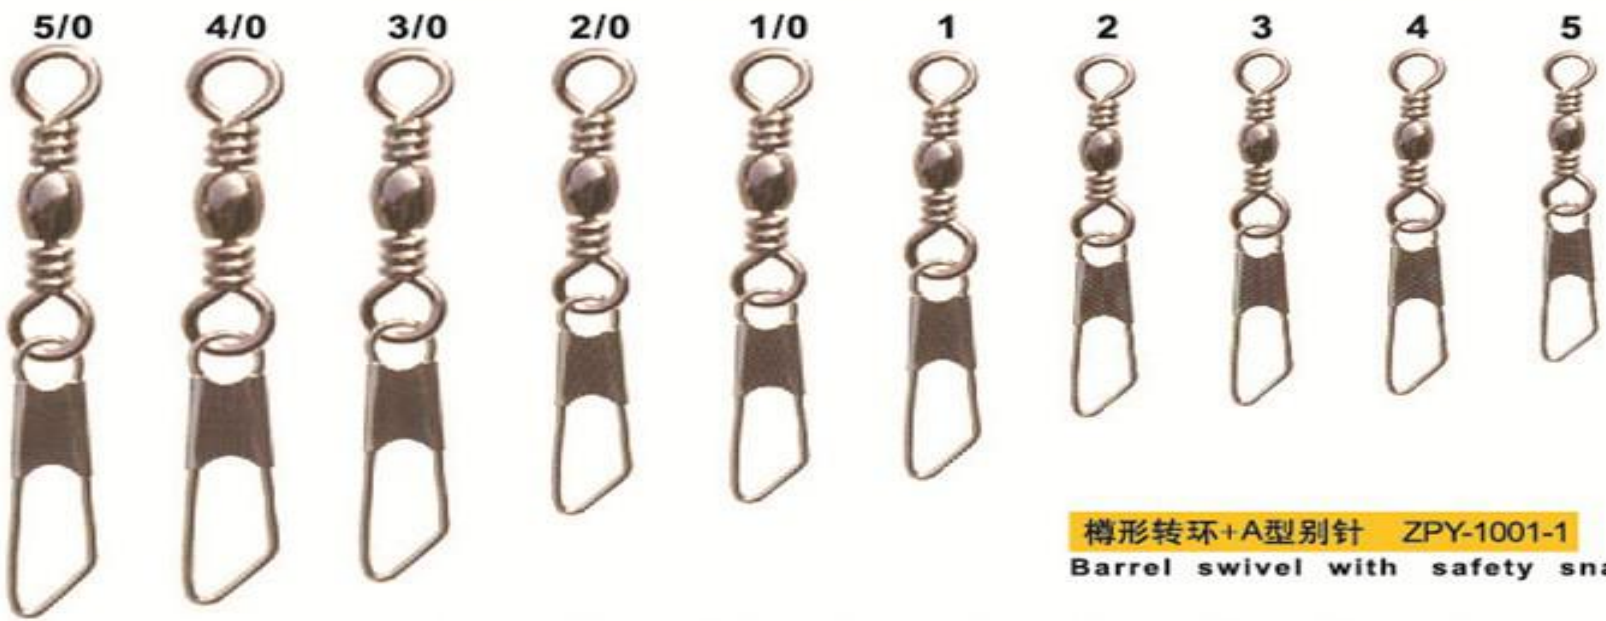

Useful: Seawater and other fishing accessories durable

Material: Stainless

Steel+copper

樽型转环 ZPY-1001

Barrel swivel

规格 SIZE	拉力kg TEST	规格 SIZE	拉力kg TEST	规格 SIZE	拉力kg TEST	规格 SIZE	拉力kg TEST	规格 SIZE	拉力kg TEST
6/0	75	1/0	53	5	28	10	16	18	7
5/0	70	1	48	6	27	11	15	20	6
4/0	65	2	46	7	23	12	14	22	5
3/0	60	3	35	8	20	14	10	24	4
2/0	55	4	30	9	18	16	8		

樽形转环+A型别针 ZPY-1001-1

Barrel swivel with safety snap

6 7 8 9 10 11 12 14 16 18 20 22

规格 SIZE	拉力kg TEST	规格 SIZE	拉力kg TEST	规格 SIZE	拉力kg TEST	规格 SIZE	拉力kg TEST	规格 SIZE	拉力kg TEST
5/0	60	1	34	6	13	11	7	20	5
4/0	60	2	15	7	13	12	7	22	3
3/0	60	3	15	8	9	14	7	24	3
2/0	34	4	15	9	9	16	5		
1/0	34	5	13	10	9	18	5		

Material: stainless steel.+copper
 The tension is mached uniformity,
 It can be attached with various of
 fishing line group.And it is convenient and swift to use and can protect from Winding.

Feature:
 Material: SS+Copper
 Body is brass,The Tension as
 below simple and convenient to use .