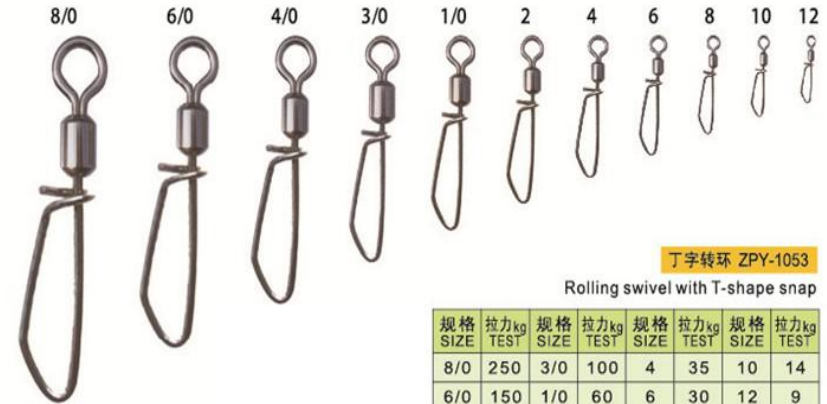

方便转环 ZPY-1051
Rolling swivel with screwed snap

Product Feature:

This product can be used to fish large ferocious fish. It is safe and can not fall off String line and used for big and ferocious fish

规格 SIZE	拉力 TEST kg	规格 SIZE	拉力 TEST kg	规格 SIZE	拉力 TEST kg	规格 SIZE	拉力 TEST kg
8/0		3/0	100	4	35	10	14
6/0		1/0	60	6	30		
4/0		2	43	8	19		

美式压花转环+双扣别针

美式转环+双扣别针 ZPY1052

Rolling swivel with insurance snap

规格 SIZE	拉力 TEST kg	规格 SIZE	拉力 TEST kg	规格 SIZE	拉力 TEST kg	规格 SIZE	拉力 TEST kg	规格 SIZE	拉力 TEST kg
1	30	6	15	10	10				

丁字转环 ZPY-1053

Rolling swivel with T-shape snap