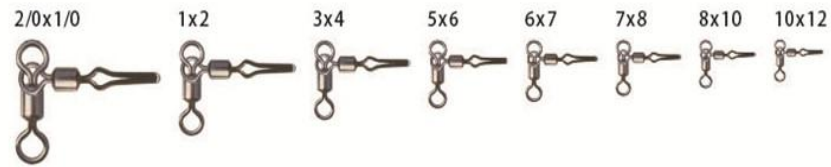

亲子子线夹 ZPY-1046 Rolling triangle joint swivel with line clip swivel