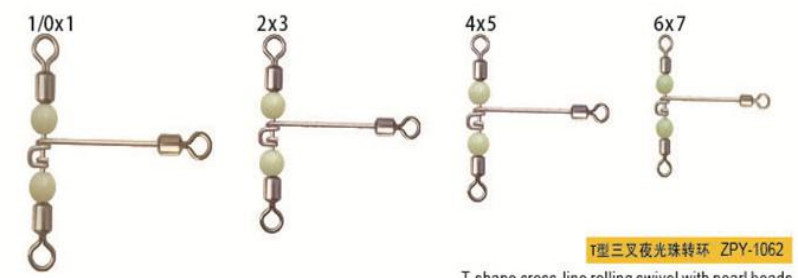

美式双连环 ZPY-1059 Two joint rolling swivels

Product Feature: It have tension of 8 swivel and tension, but also have the flexible degree of wide angle

规格 SIZE	拉力kg TEST	规格 SIZE	拉力kg TEST	规格 SIZE	拉力kg TEST	规格 SIZE	拉力kg TEST	规格 SIZE	拉力kg TEST
2/0	75	2	43	5	32	8	19	14	4
1/0	60	3	40	6	30	10	14		
1	47	4	35	7	22	12	9		

子线转环 ZPY-1060

Side-line rolling swivel

规格 SIZE	拉力kg TEST	规格 SIZE	拉力kg TEST

三叉夜光珠转环 ZPY-1061

Cross-line rolling swivel with pearl beads

规格 SIZE	拉力kg TEST	规格 SIZE	拉力kg TEST	规格 SIZE	拉力kg TEST
2/0x1/0	60	3x4	35	7x8	19
1x2	43	5x6	30	10x12	9