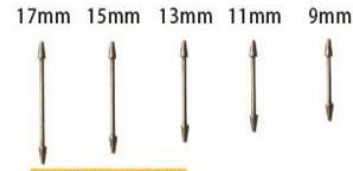

可拆式海用旋转插座 ZPY-1130
Detachable rubber float seat for sea fishing

线夹铅坠 ZPY-1131
line clip with lead weight

幽灵α型钓竿尾+强力别针 ZPY-1132
规格: φ0.6 φ0.8 φ1.0 φ1.2

F型别针 ZPY-1133
Cost lock snap

大头铅皮座 ZPY-1134
Big head lead piece seat