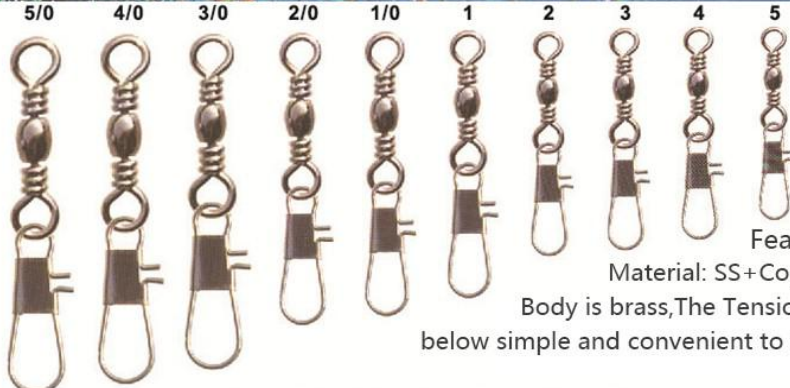

Useful: Seawater and other fishing accessories durable

Material: Stainless

Steel+copper

樽型转环 ZPY-1001

Barrel swivel

规格 SIZE	拉力kg TEST	规格 SIZE	拉力kg TEST	规格 SIZE	拉力kg TEST	规格 SIZE	拉力kg TEST	规格 SIZE	拉力kg TEST
6/0	75	1/0	53	5	28	10	16	18	7
5/0	70	1	48	6	27	11	15	20	6
4/0	65	2	46	7	23	12	14	22	5
3/0	60	3	35	8	20	14	10	24	4
2/0	55	4	30	9	18	16	8		

樽形转环+A型别针 ZPY-1001-1

Barrel swivel with safety snap

6 7 8 9 10 11 12 14 16 18 20 22

规格 SIZE	拉力kg TEST	规格 SIZE	拉力kg TEST	规格 SIZE	拉力kg TEST	规格 SIZE	拉力kg TEST	规格 SIZE	拉力kg TEST
5/0	60	1	34	6	13	11	7	20	5
4/0	60	2	15	7	13	12	7	22	3
3/0	60	3	15	8	9	14	7	24	3
2/0	34	4	15	9	9	16	5		
1/0	34	5	13	10	9	18	5		

Material: stainless steel.+copper
 The tension is mached uniformity,
 It can be attached with various of
 fishing line group.And it is convenient and swift to use and can protect from Winding.

Feature:
 Material: SS+Copper
 Body is brass,The Tension as
 below simple and convenient to use .