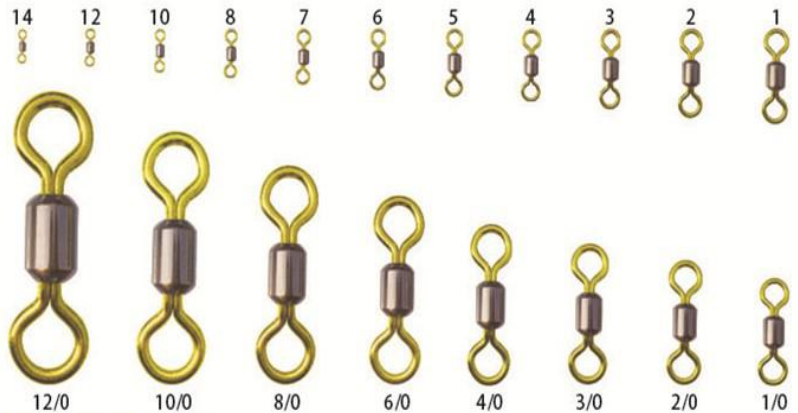

SIZE	TEST	SIZE	TEST
2/0	75	1	47
1/0	60	2	43

20

3	100	2	100	1.5	47	0.9	35	0.6	22	0.3	9

21

TOPIND FISHING TACKLE

双色美式珠转环 ZPY-1064

Double color rolling swivel

规格 SIZE	拉力kg TEST	规格 SIZE	拉力kg TEST	规格 SIZE	拉力kg TEST	规格 SIZE	拉力kg TEST	规格 SIZE	拉力kg TEST	规格 SIZE	拉力kg TEST	规格 SIZE	拉力kg TEST
12/0	600	6/0	160	2/0	75	2	43	5	32	8	19	14	4
10/0	350	4/0	135	1/0	60	3	40	6	27	10	14		
8/0	250	3/0	100	1	47	4	35	7	22	12	9