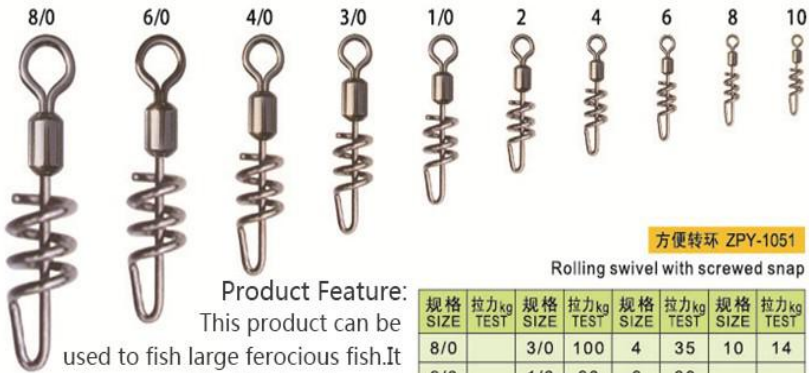

3/0x2/0	75	1x2	43	4x5	32	7x8	19	12x14	4
2/0x1/0	60	2x3	40	5x6	30	8x10	14		

1/0	60	4	35	8	19	12	9
2	43	6	30	10	14		

1/0	60	4	35	8	19	12	9
2	43	6	30	10	14		

TOP FISHING TACKLE

铜头铜管分叉环 ZPY-1050
Cross-line brass head and tuoe

方便转环 ZPY-1051
Rolling swivel with screwed snap

Product Feature:

This product can be used to fish large ferocious fish. It is safe and can not fall off String line and used for big and ferocious fish

规格 SIZE	拉力 TEST kg	规格 SIZE	拉力 TEST kg	规格 SIZE	拉力 TEST kg	规格 SIZE	拉力 TEST kg
8/0		3/0	100	4	35	10	14
6/0		1/0	60	6	30		
4/0		2	43	8	19		