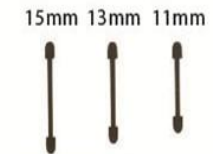

塑料板铅 ZPY-1139
Plastic lead piece seat