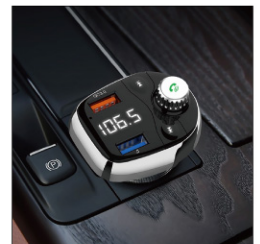

CT25369

**BLUETOOTH CAR FM TRANSMITTER
+ DUAL PORT CAR CHARGER**

- Support expansion: U disk / TF card ≤ 32G
- Transmission frequency: 87.5MHz~108.0MHz
- Power supply: DC5V
- QC3.0 output interface: 5V/3A (Max) 9V/2A, 12V/1.5A
- Play method: FM FM playback
- File Type: MP3/WMA/WAV/FLAC
- Product size: 52x44x83mm
- Display screen: digital tube screen
- Effective distance: <5m
- Applicable models: Any model, can be used