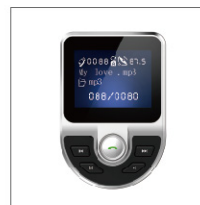

- Wirelessly transmit phone call from Bluetooth mobile phone to the car FM stereo system
- Dual USB charger (DC 5V/3.4A).
- Supports USB/SD/AUX-IN.
- Switch to Hands-free mode automatically from music playing status when receiving calls.
- Power from the cigarette socket in the car (DC 12V/24V).
- With LCD display.
- Channels optional from 87.5-108MHz.
- Car battery voltage monitor.