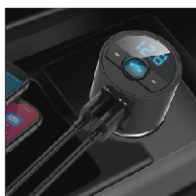

- Wirelessly transmit phone call from Bluetooth mobile phone to the car FM stereo system
- Dual USB charger (DC 5V/3.4A).
- Supports USB/SD/AUX-IN.
- Switch to Hands-free mode automatically from music playing status when receiving calls.
- Power from the cigarette socket in the car (DC 12V/24V).
- With LCD display.
- Channels optional from 87.5-108MHz.
- Car battery voltage monitor.