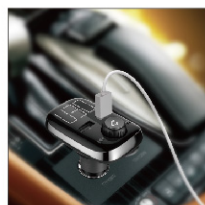

BLUETOOTH HANDSFREE CAR KIT

Enjoy your music in your car over the air with the FM transmitter.

Bluetooth™

CT25338

BLUETOOTH CAR FM TRANSMITTER + DUAL PORT CAR CHARGER

- Wirelessly transmit phone call from Bluetooth mobile phone to the car FM stereo system
- Dual USB charger (DC 5V/4.8A).
- Supports USB/SD/AUX-IN.
- Switch to Hands-free mode automatically from music playing status when receiving calls.
- Power from the cigarette socket in the car (DC 12V/24V).
- With LCD display.
- Channels optional from 87.5-108MHz.
- Car battery voltage monitor.

Bluetooth™

CT25141

BLUETOOTH CAR FM TRANSMITTER + DUAL PORT CAR CHARGER

- Wirelessly transmit phone call from Bluetooth mobile phone to the car FM stereo system
- Dual USB charger (DC 5V/2.1A).
- Supports USB/SD/AUX-IN.
- Switch to Hands-free mode automatically from music playing status when receiving calls.
- Power from the cigarette socket in the car (DC 12V/24V).
- With LCD display.
- Channels optional from 87.5-108MHz.

Bluetooth™

CT25337

BLUETOOTH CAR FM TRANSMITTER + DUAL PORT CAR CHARGER

- Wirelessly transmit phone call from Bluetooth mobile phone to the car FM stereo system
- Dual USB charger (DC 5V/3.4A).
- Supports USB/SD/AUX-IN.
- Switch to Hands-free mode automatically from music playing status when receiving calls.
- Power from the cigarette socket in the car (DC 12V/24V).
- With LCD display.
- Channels optional from 87.5-108MHz.
- Car battery voltage monitor.

Bluetooth™

CT25146

BLUETOOTH CAR FM TRANSMITTER + DUAL PORT CAR CHARGER