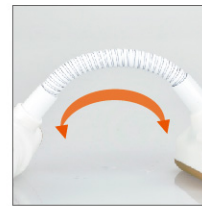

Bluetooth™

CT25337

BLUETOOTH CAR FM TRANSMITTER + DUAL PORT CAR CHARGER

- Wirelessly transmit phone call from Bluetooth mobile phone to the car FM stereo system
- Dual USB charger (DC 5V/3.4A).
- Supports USB/SD/AUX-IN.
- Switch to Hands-free mode automatically from music playing status when receiving calls.
- Power from the cigarette socket in the car (DC 12V/24V).
- With LCD display.
- Channels optional from 87.5-108MHz.
- Car battery voltage monitor.