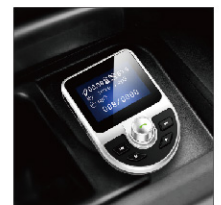

- Wirelessly transmit phone call from Bluetooth mobile phone to the car FM stereo system
- Dual USB charger (DC 5V/3.4A).
- Supports USB/SD/AUX-IN.
- Switch to Hands-free mode automatically from music playing status when receiving calls.
- Power from the cigarette socket in the car (DC 12V/24V).
- With LCD display.
- Channels optional from 87.5-108MHz.
- Car battery voltage monitor.